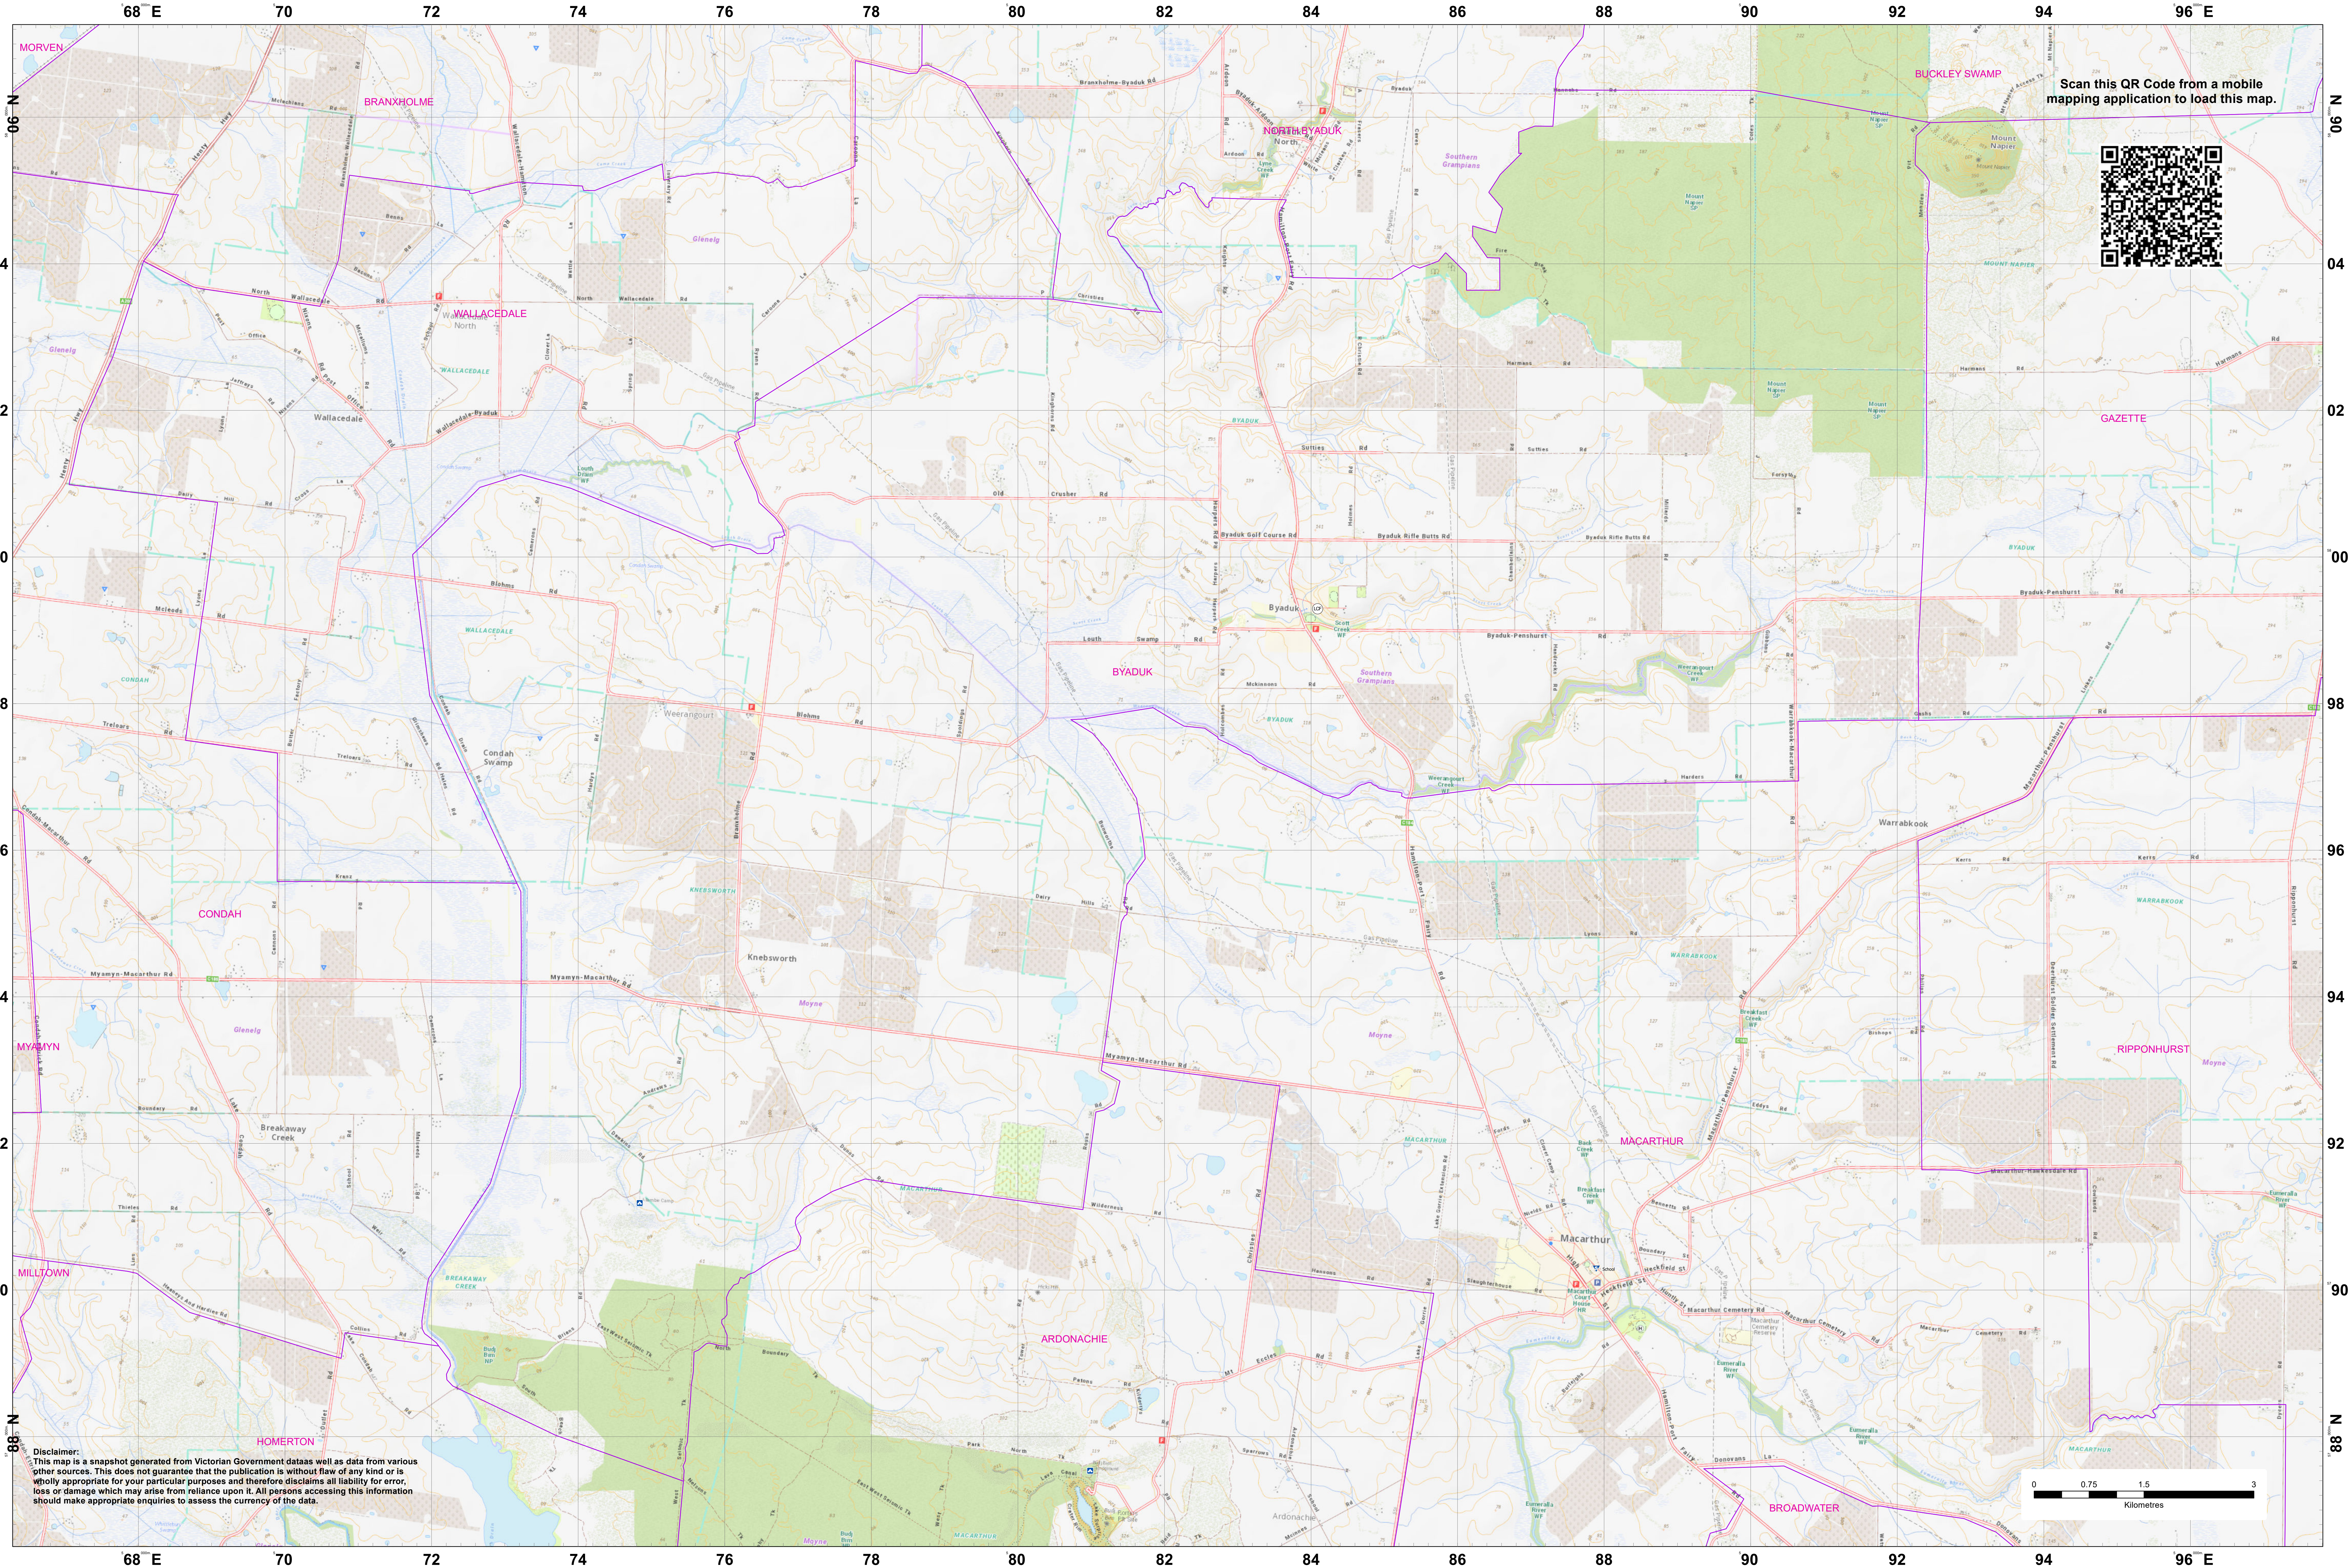

LRD Map: BYADUK Brigade in District 05

Scan this QR Code from a mobile mapping application to load this map.