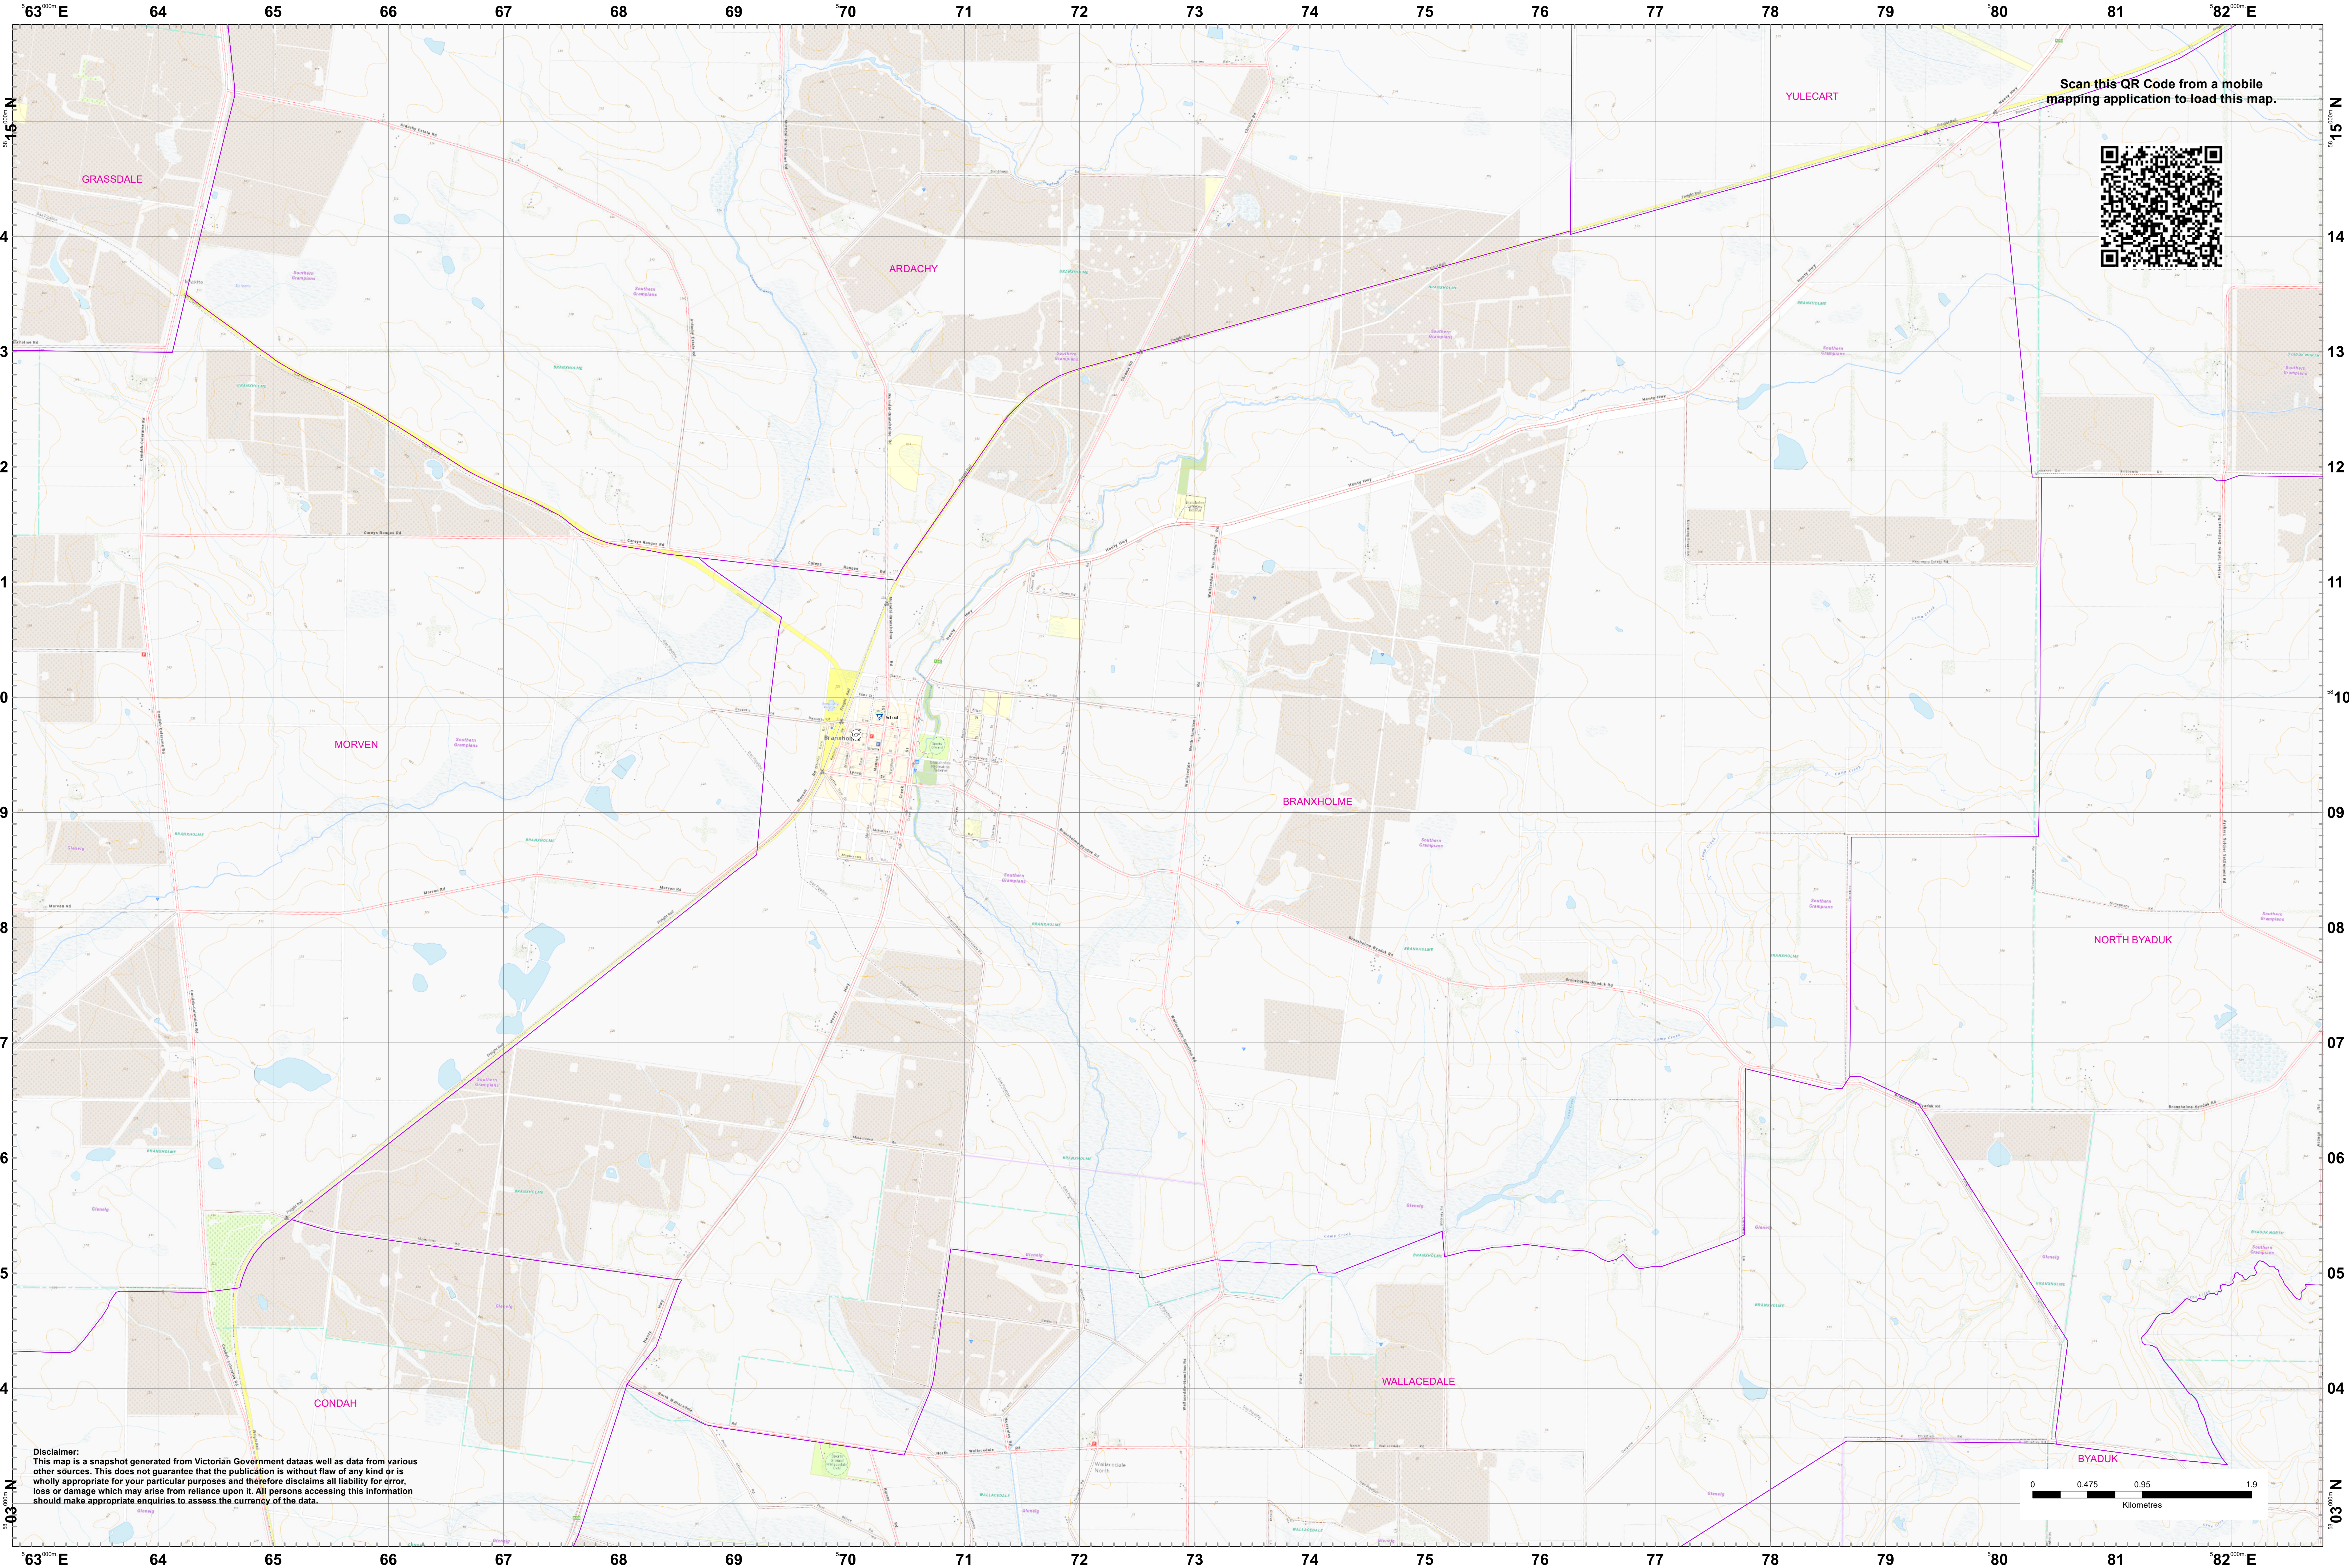

LRD Map: BRANXHOLME Brigade in District 05

Scan this QR Code from a mobile mapping application to load this map.