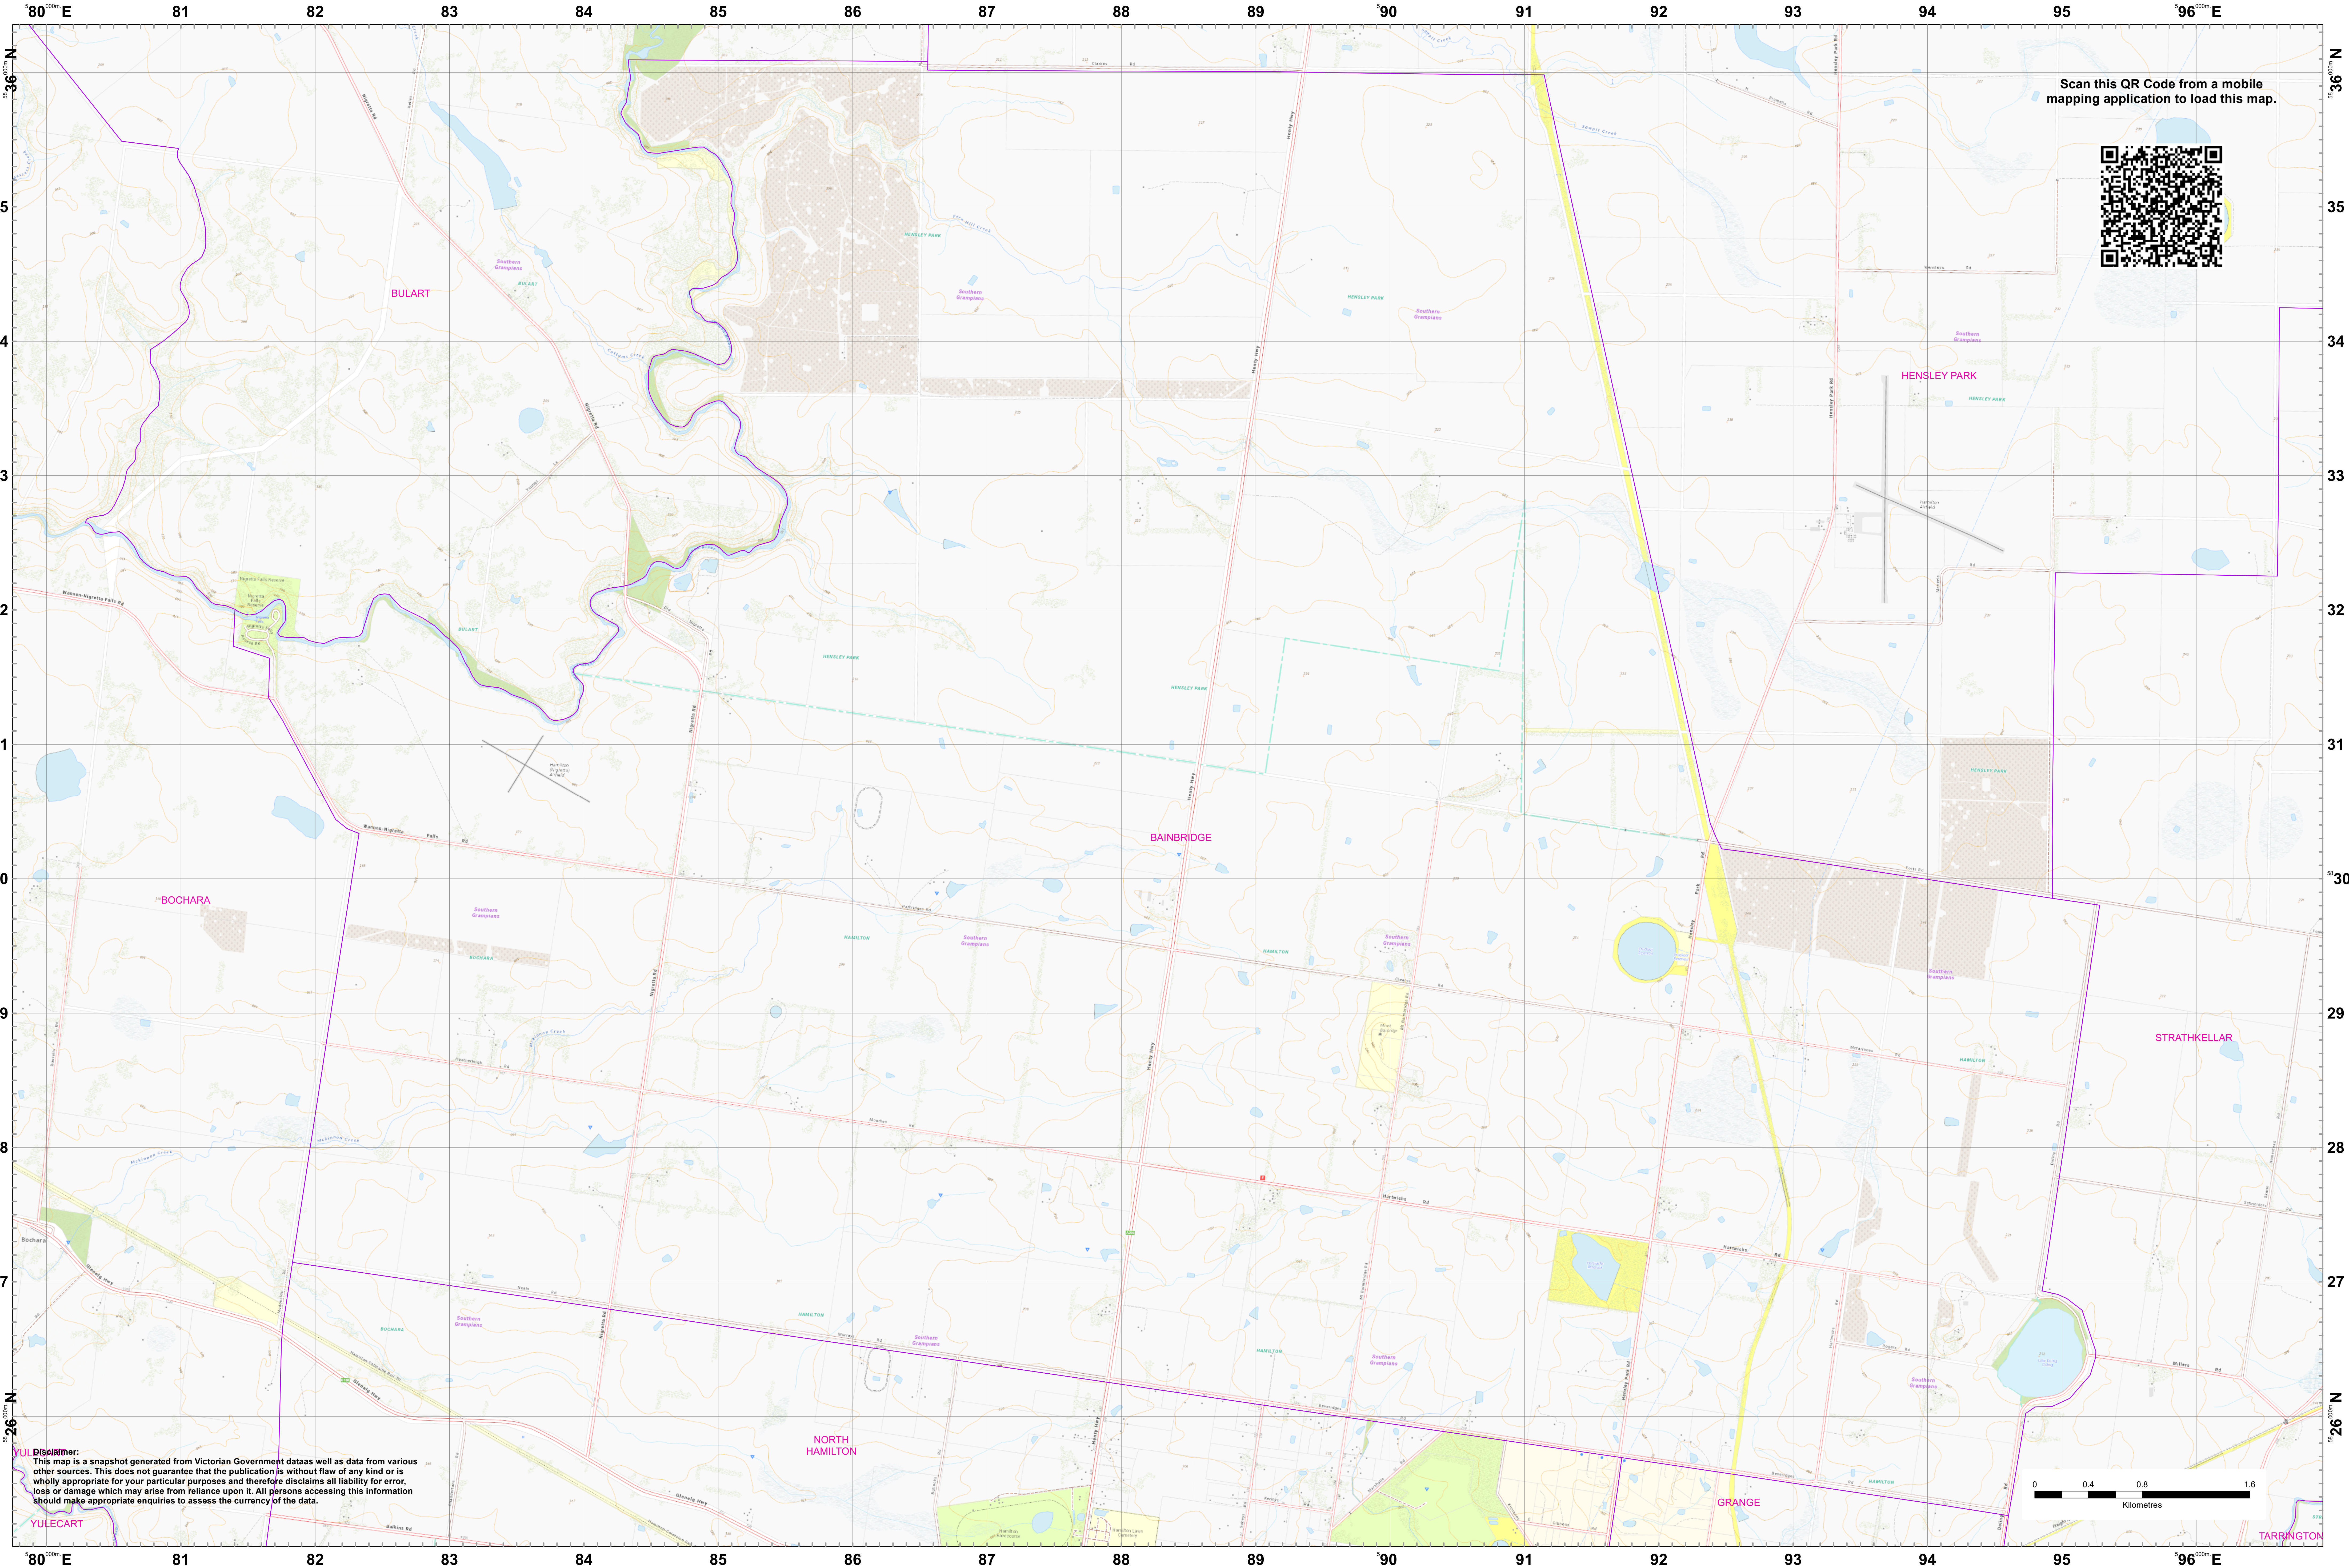

LRD Map: BAINBRIDGE Brigade in District 05

Scan this QR Code from a mobile mapping application to load this map.