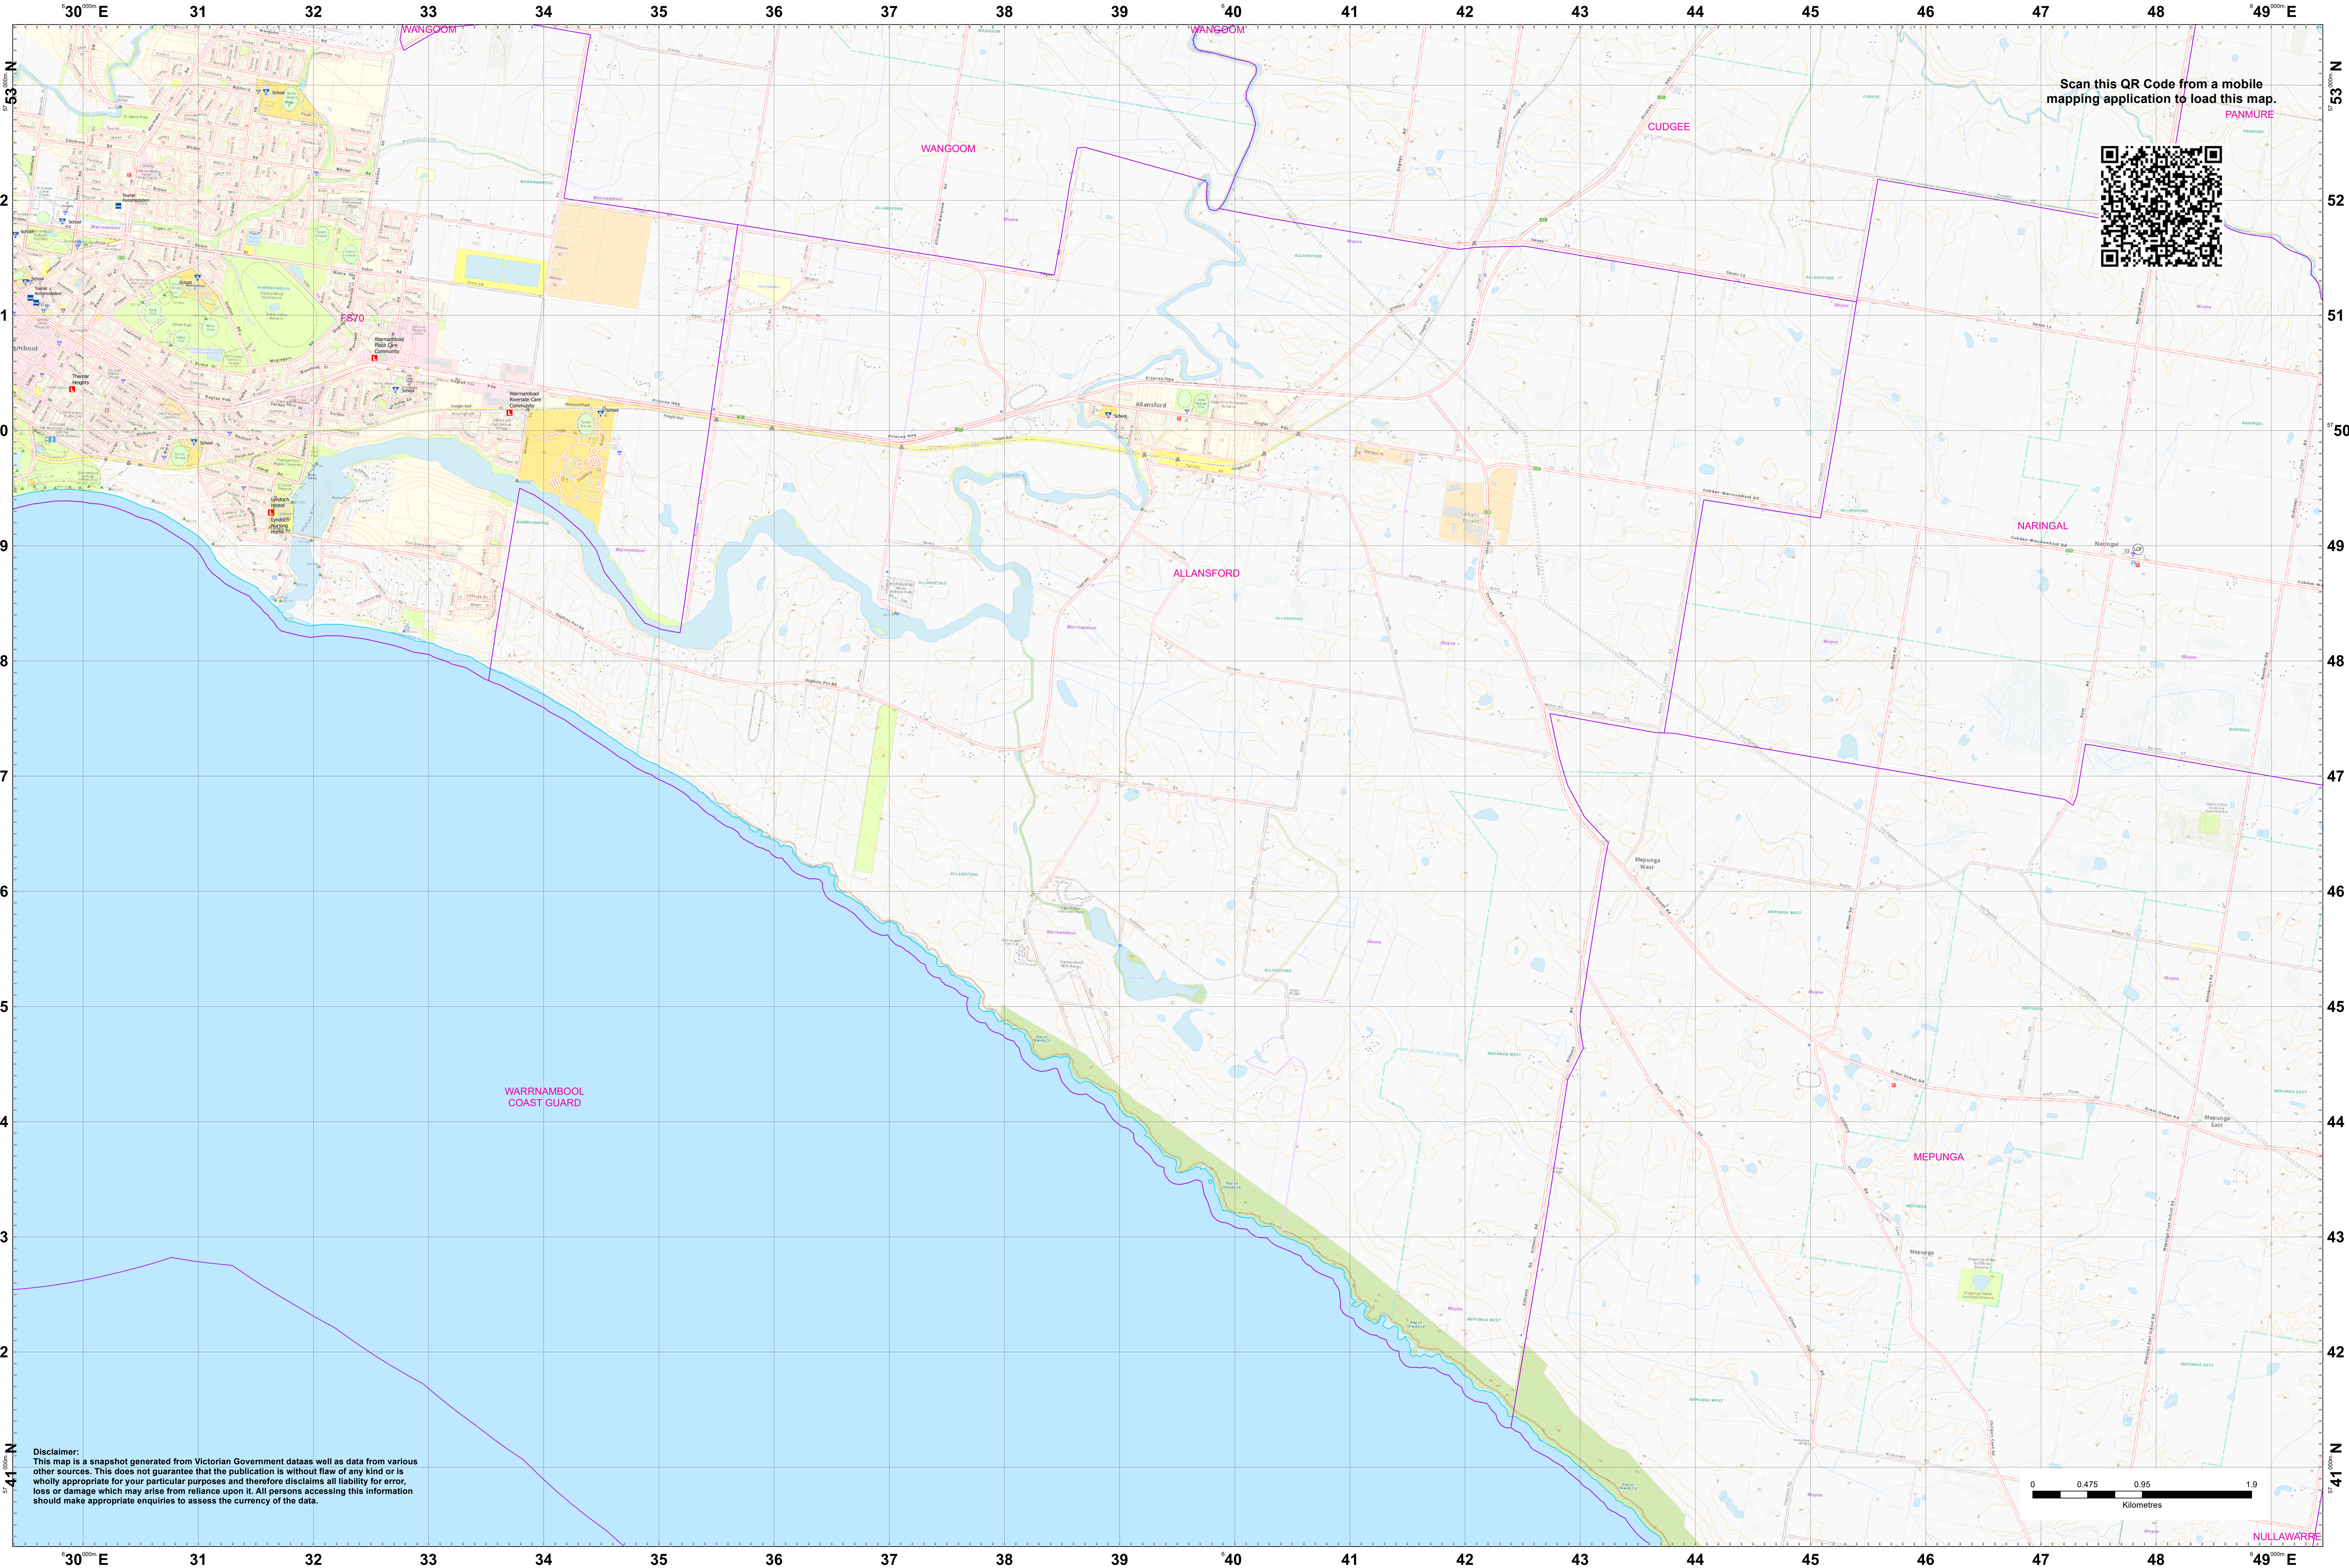

LRD Map: ALLANSFORD Brigade in District 05

Scan this QR Code from a mobile mapping application to load this map.