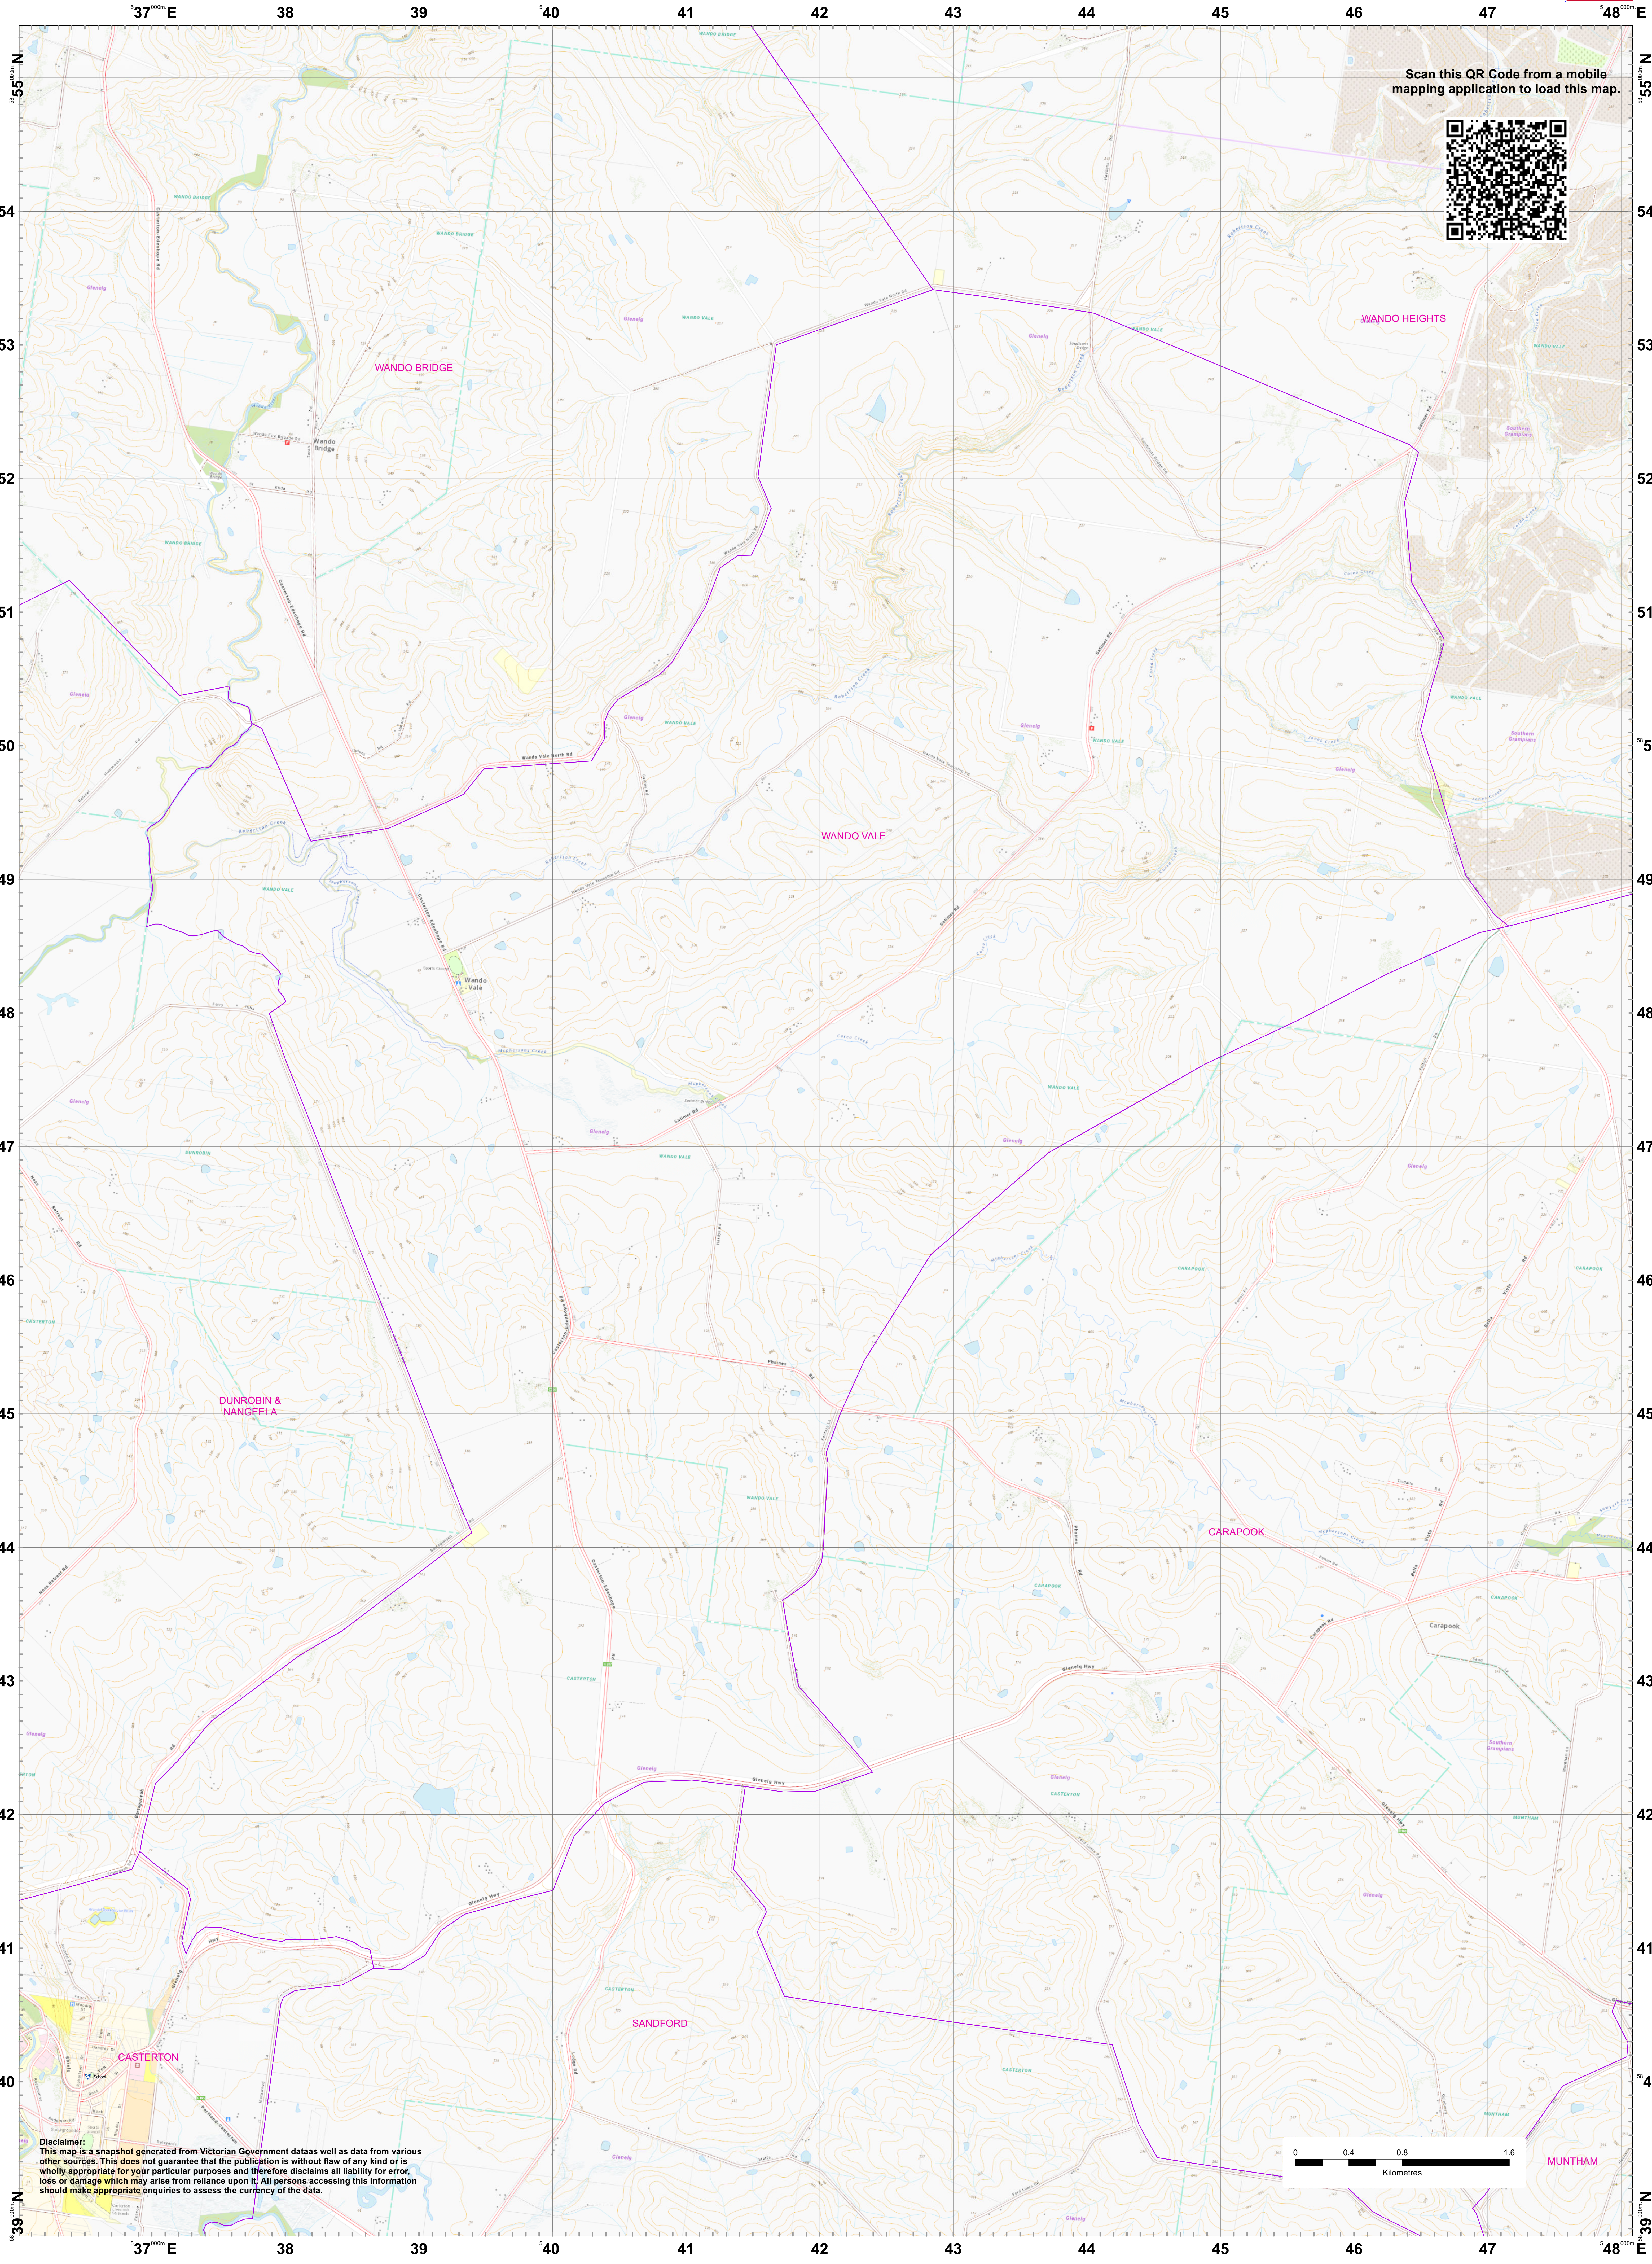

LRD Map: WANDO VALE Brigade in District 04

Scan this QR Code from a mobile mapping application to load this map.