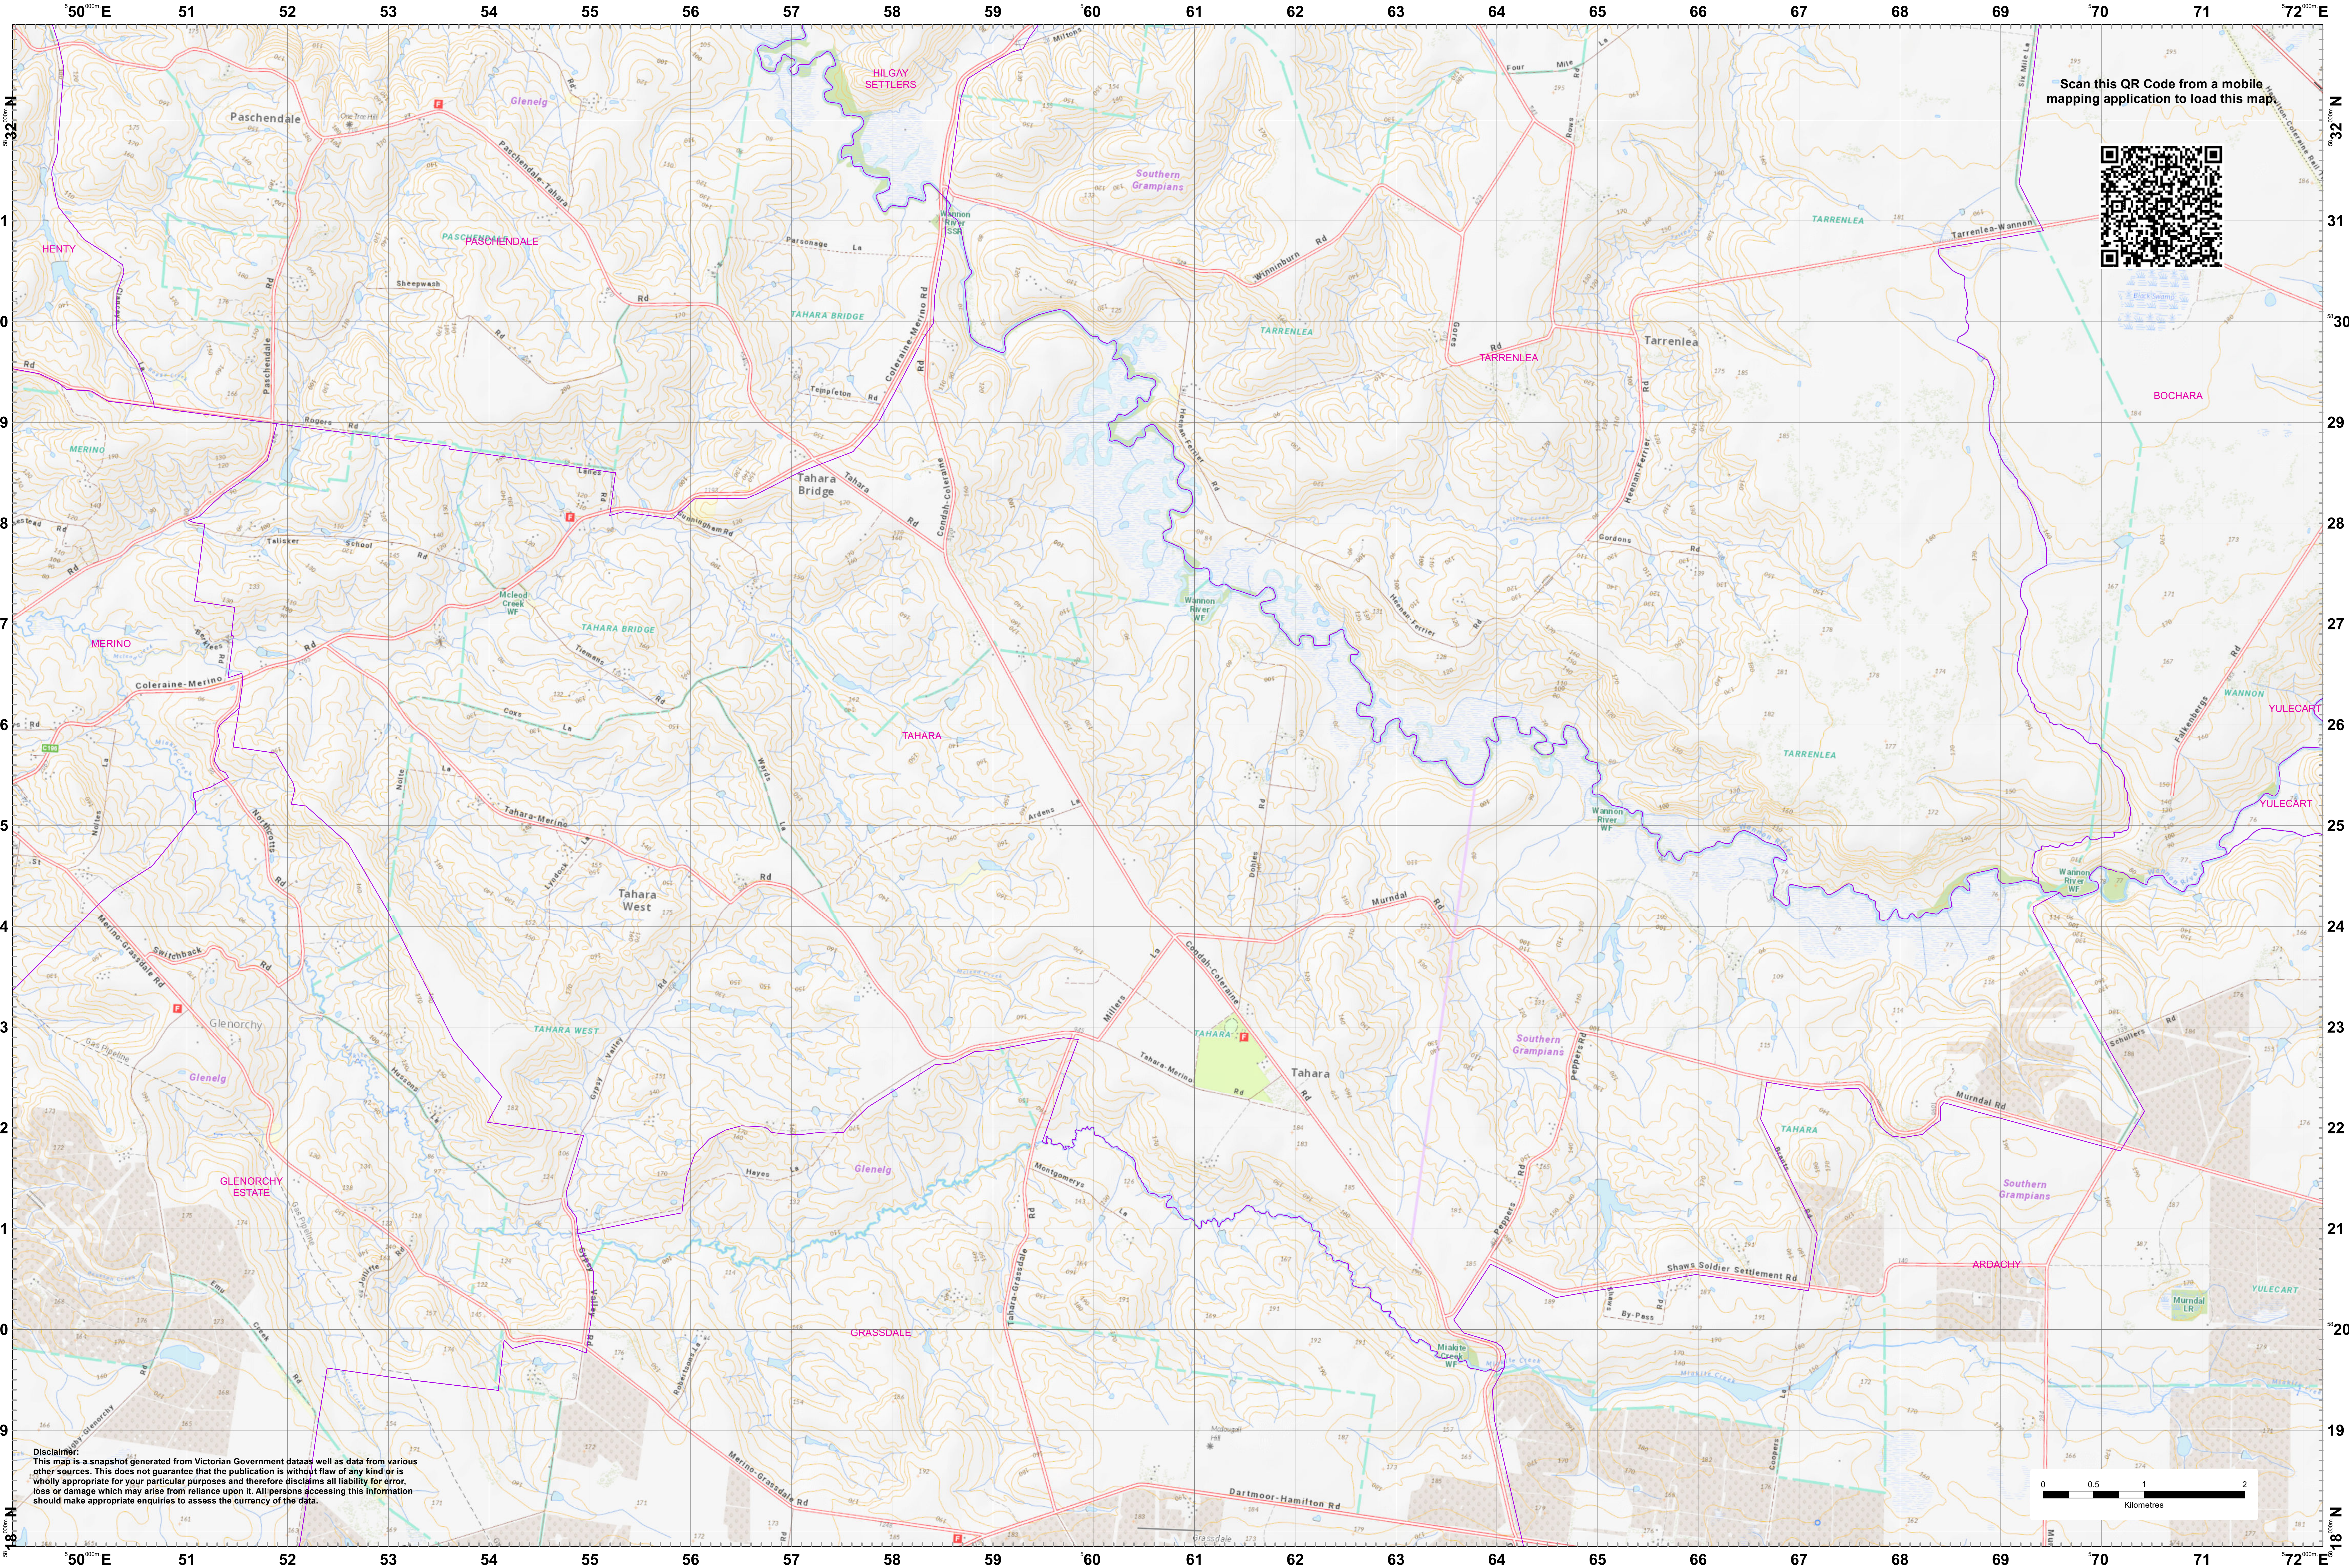

LRD Map: TAHARA Brigade in District 04

Scan this QR Code from a mobile mapping application to load this map.