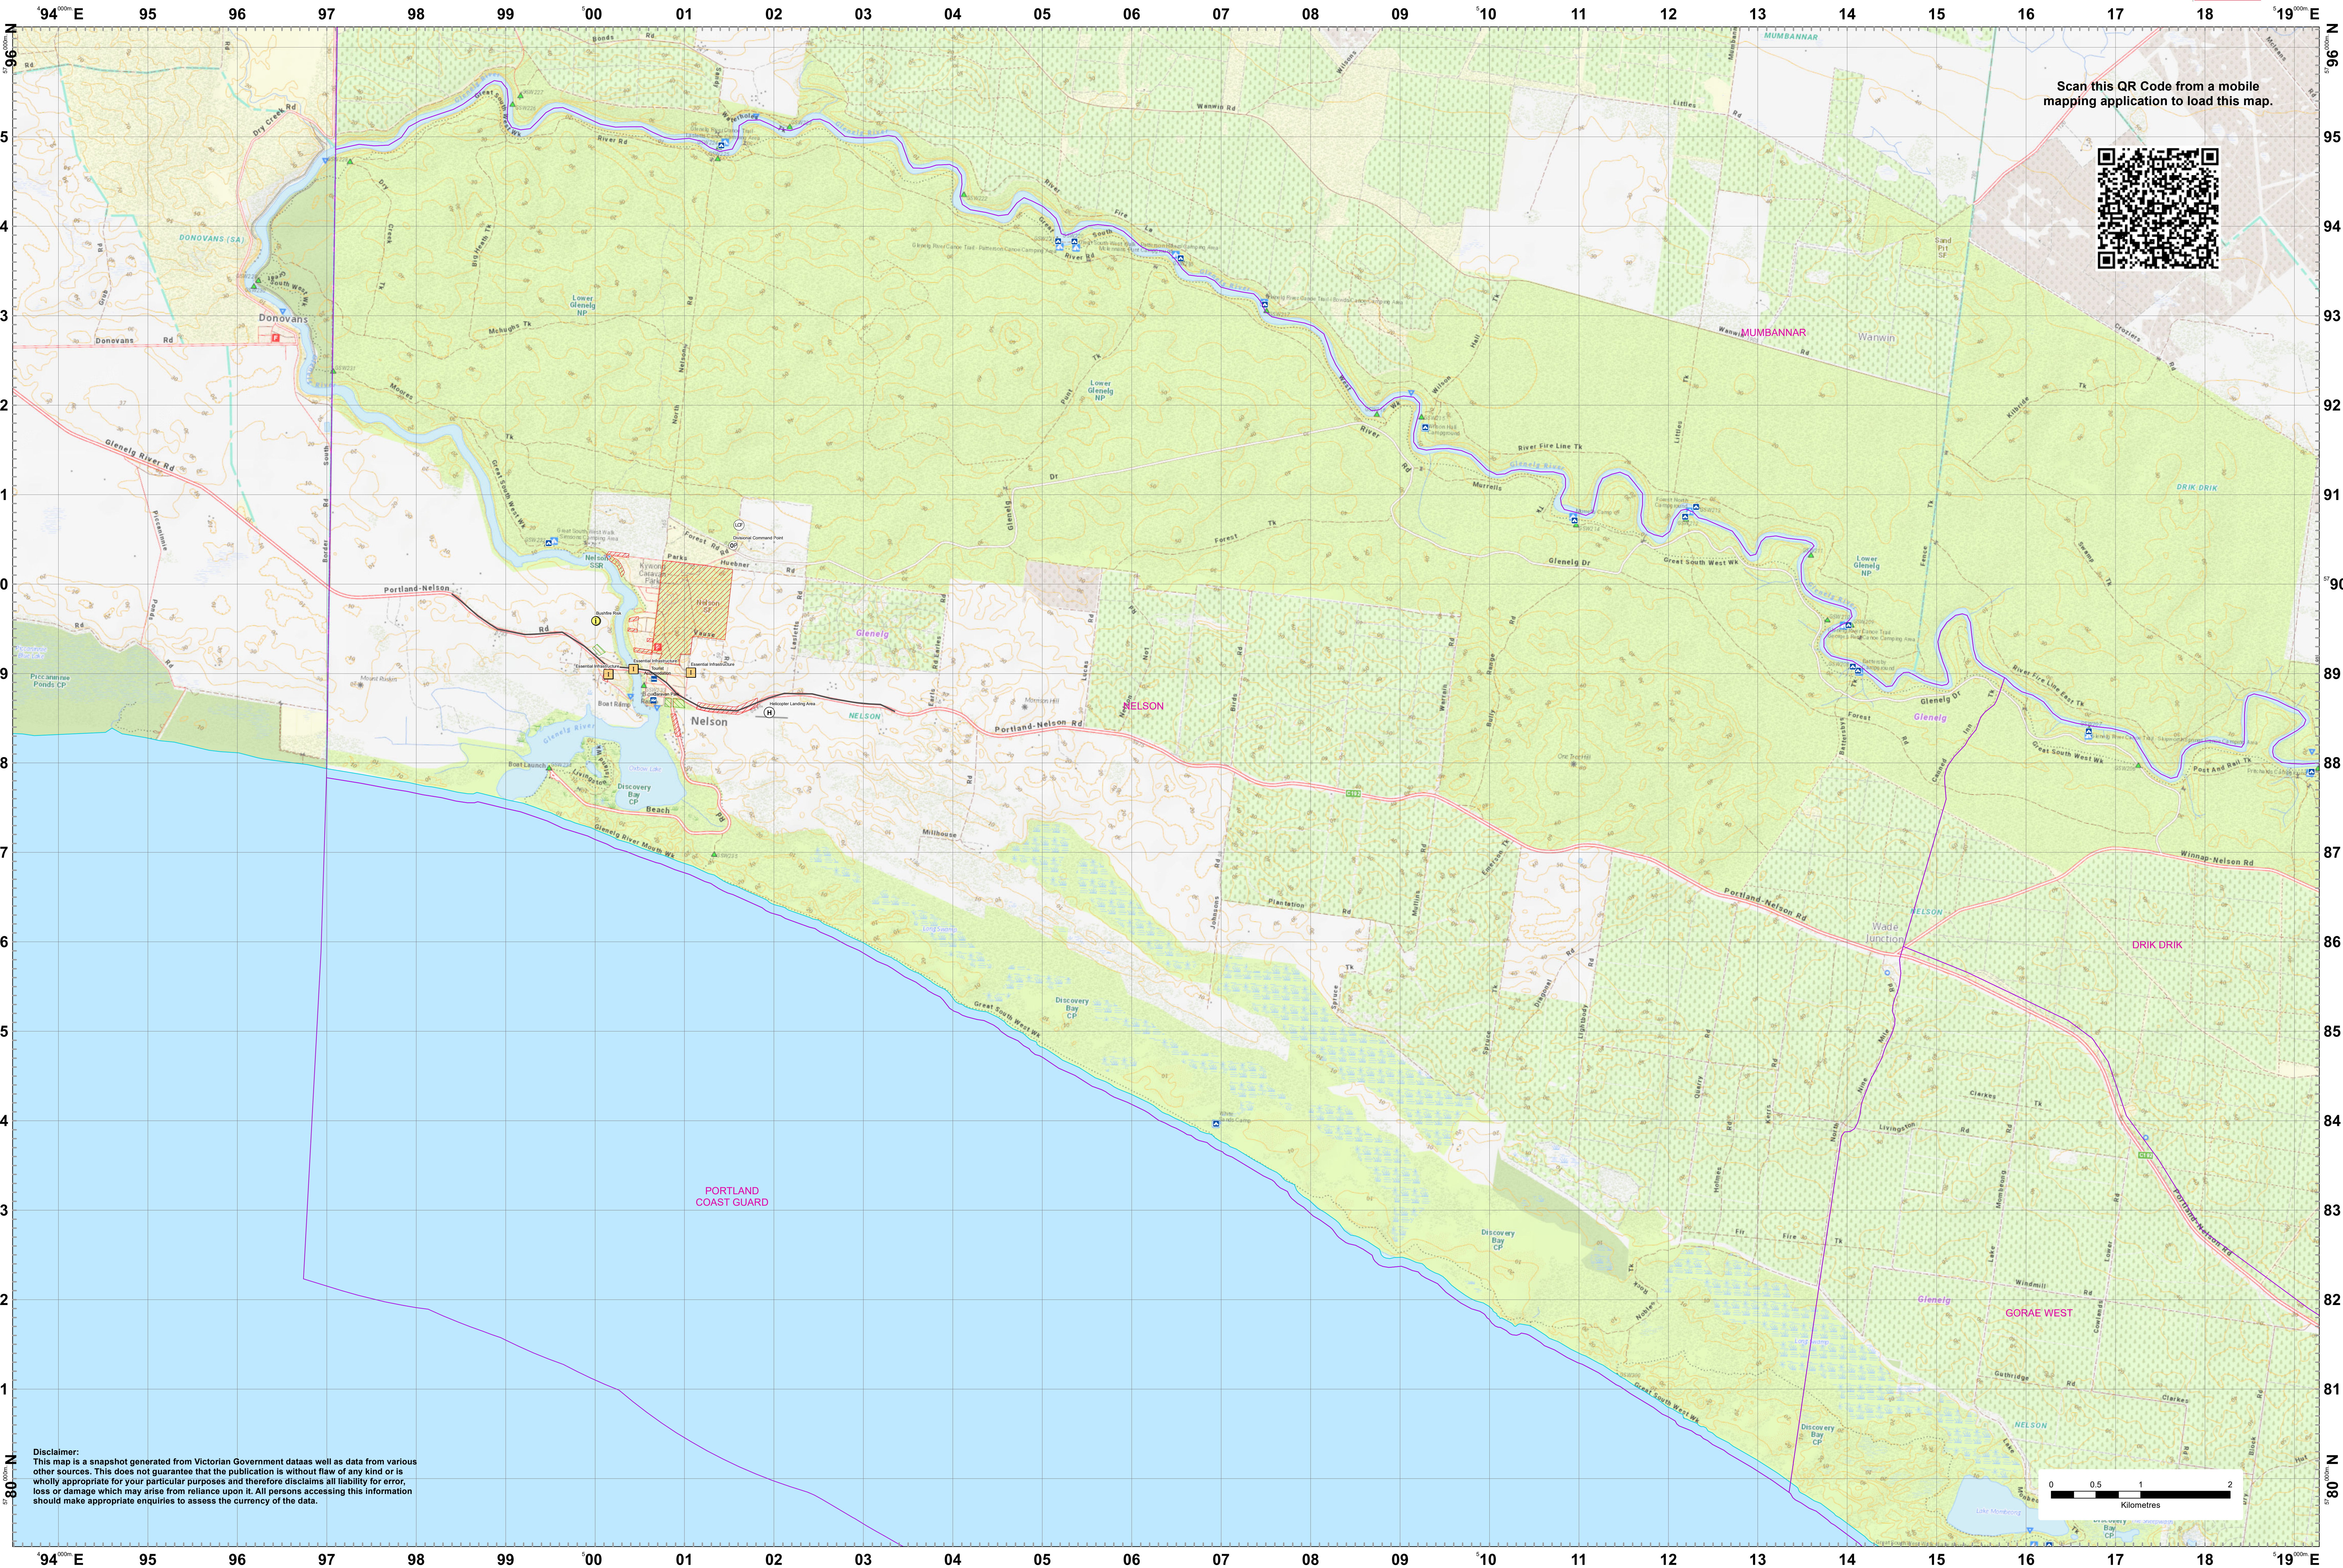

Scan this QR Code from a mobile mapping application to load this map.