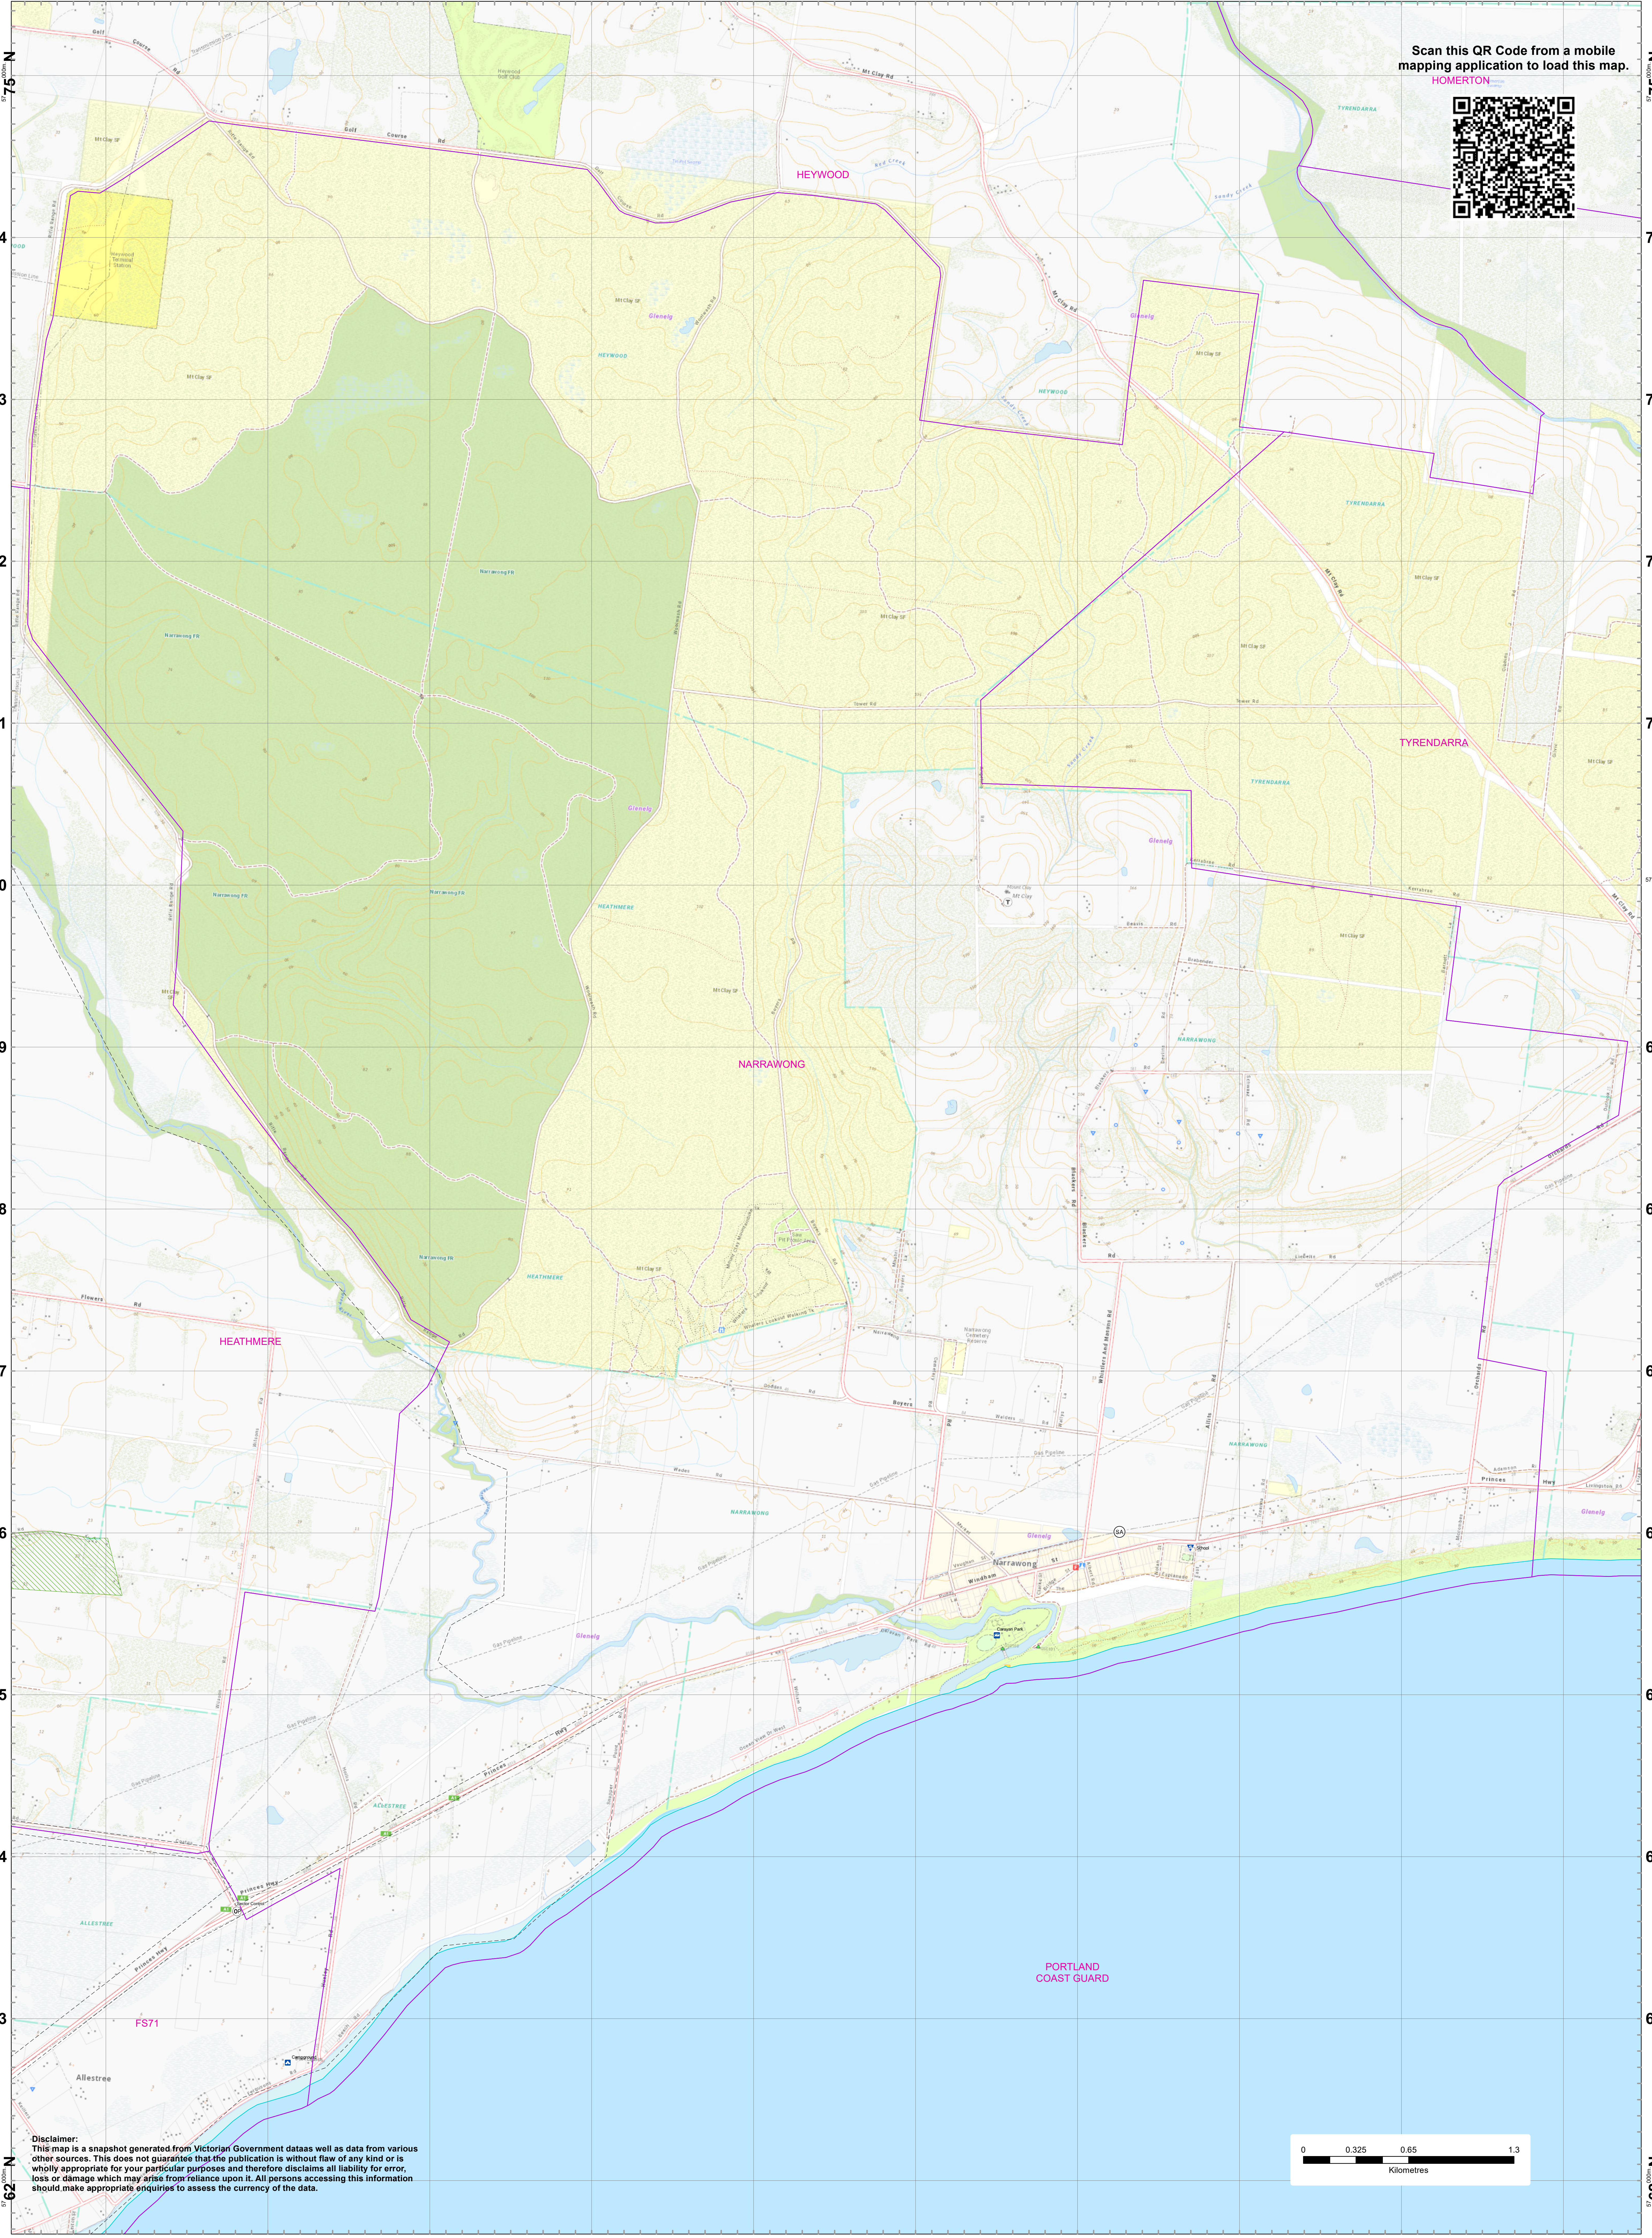

56°00'00" E 57 58 59 60 61 62 63 64 65°00'00" E

Scan this QR Code from a mobile mapping application to load this map.

HOMERTON

56°00'00" E 57 58 59 60 61 62 63 64 65°00'00" E