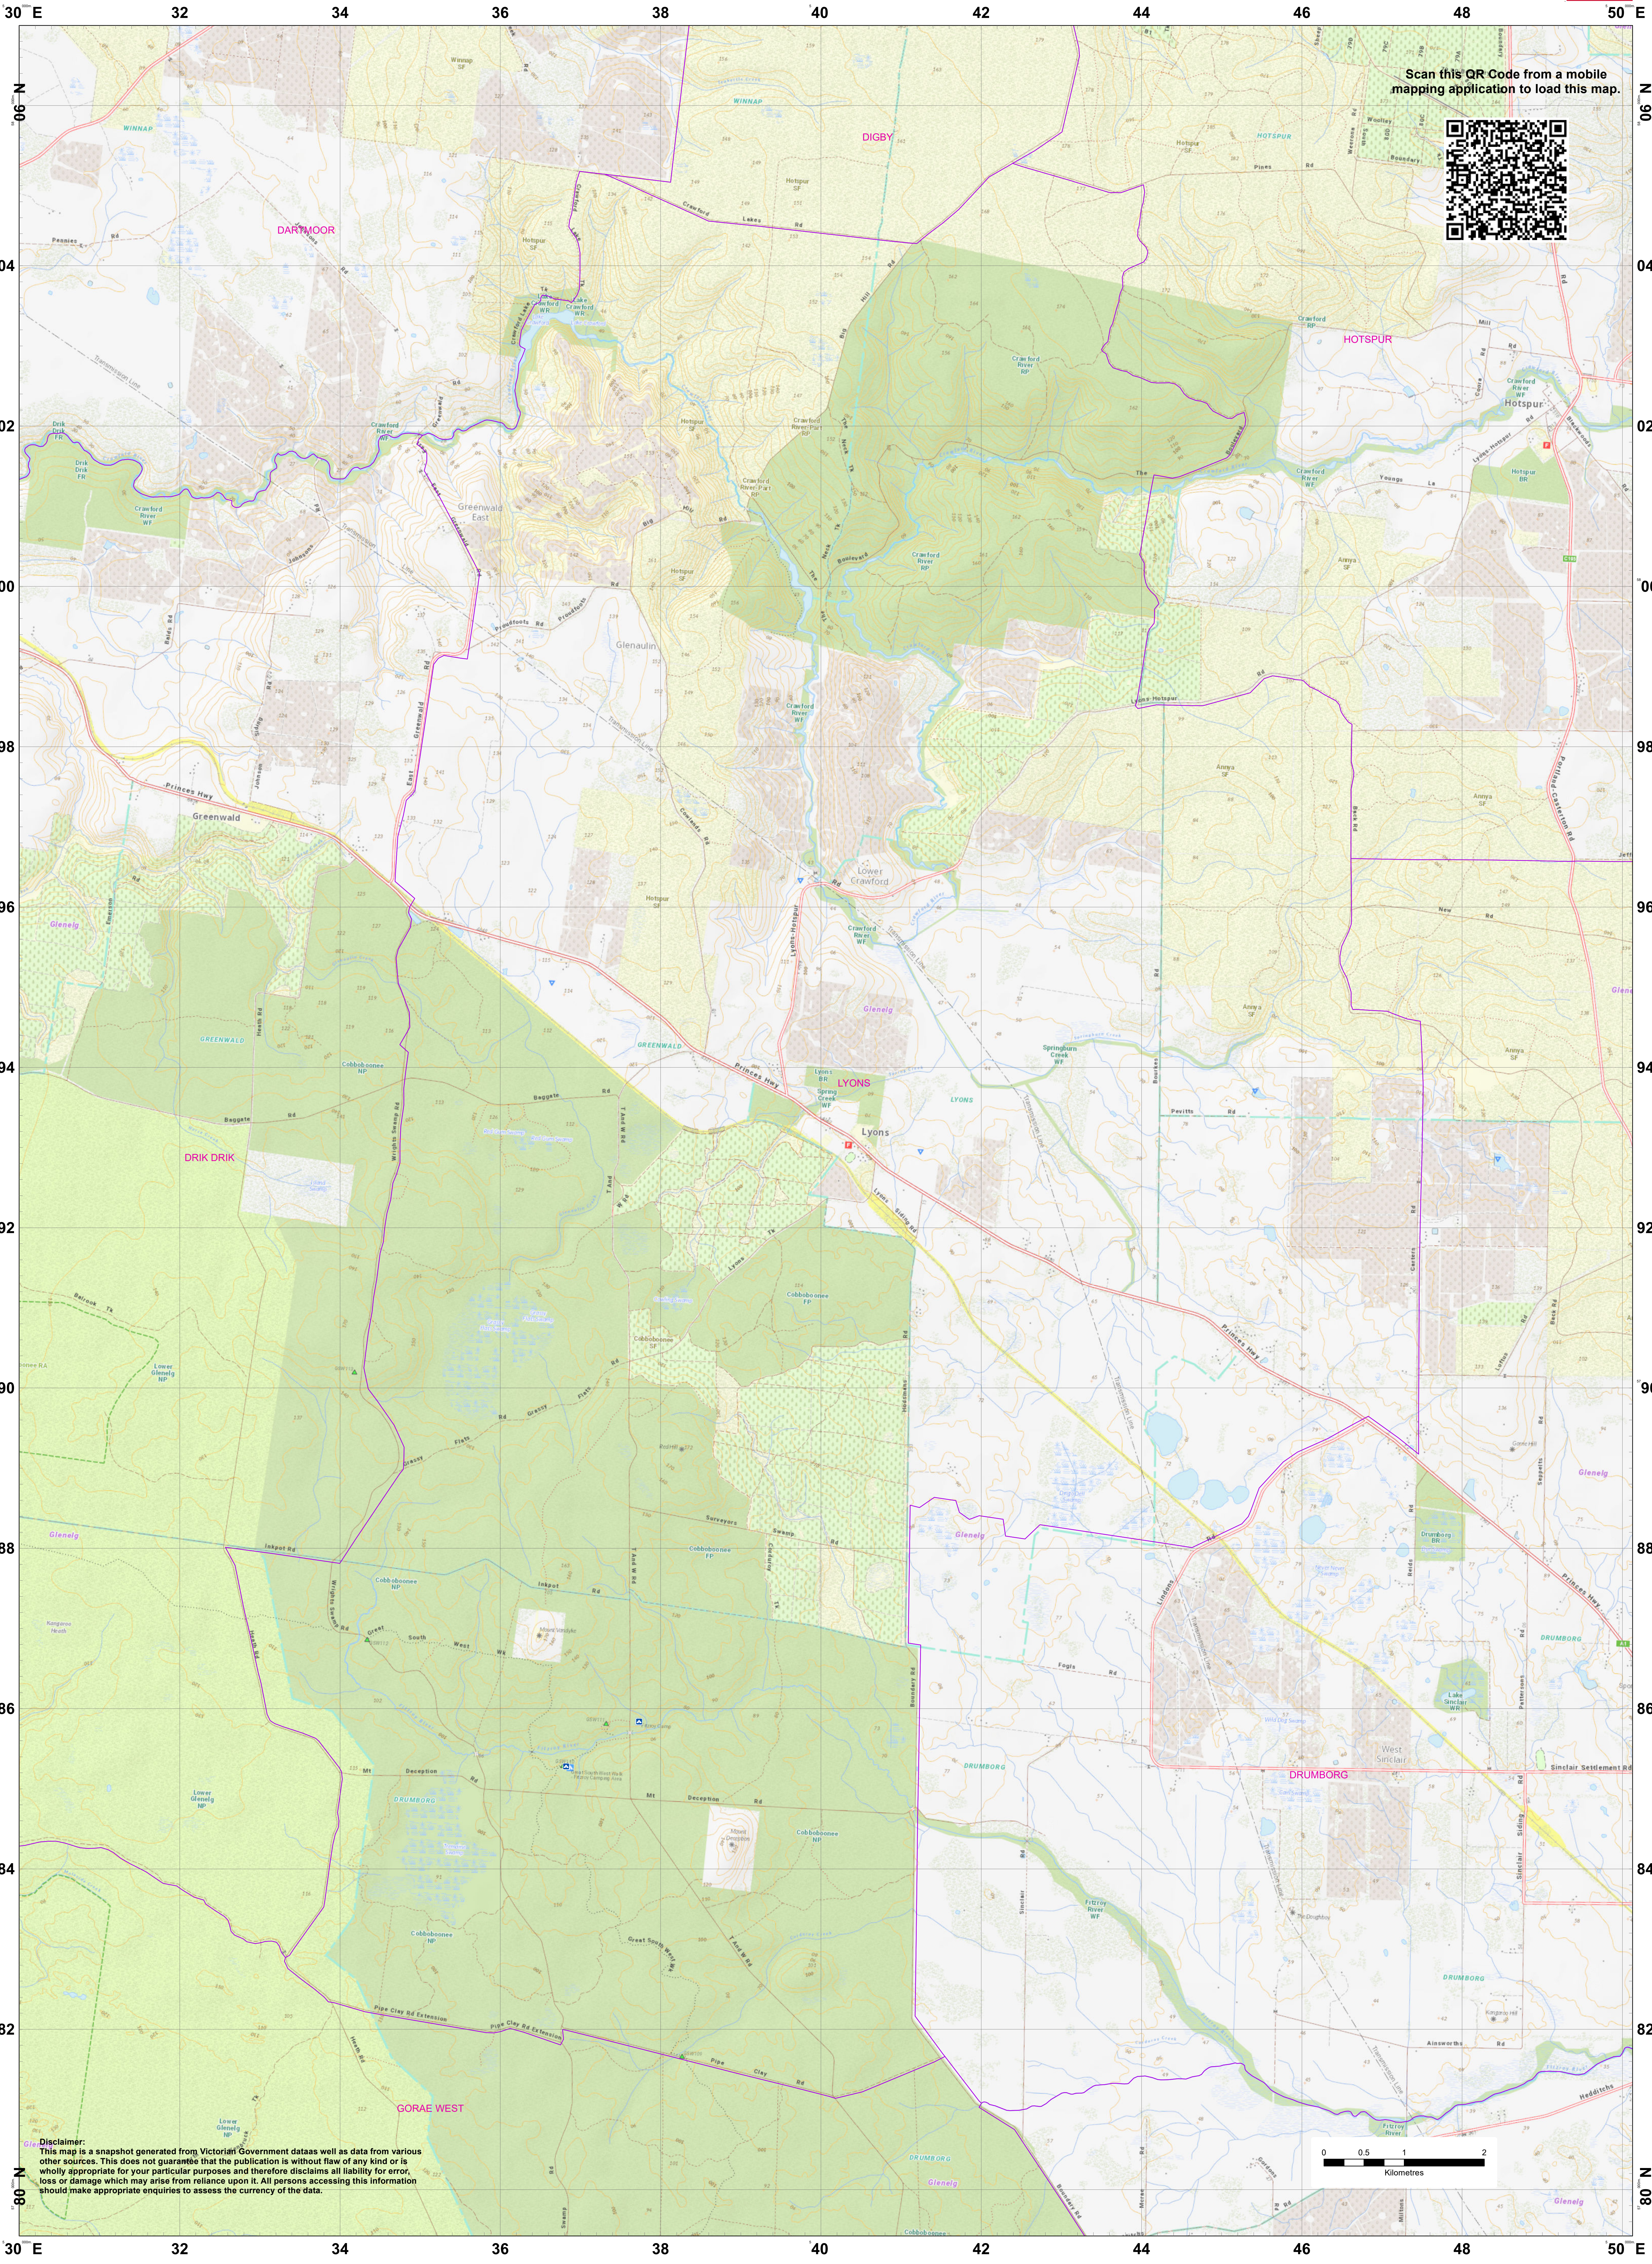

LRD Map: LYONS Brigade in District 04

Scan this QR Code from a mobile mapping application to load this map.