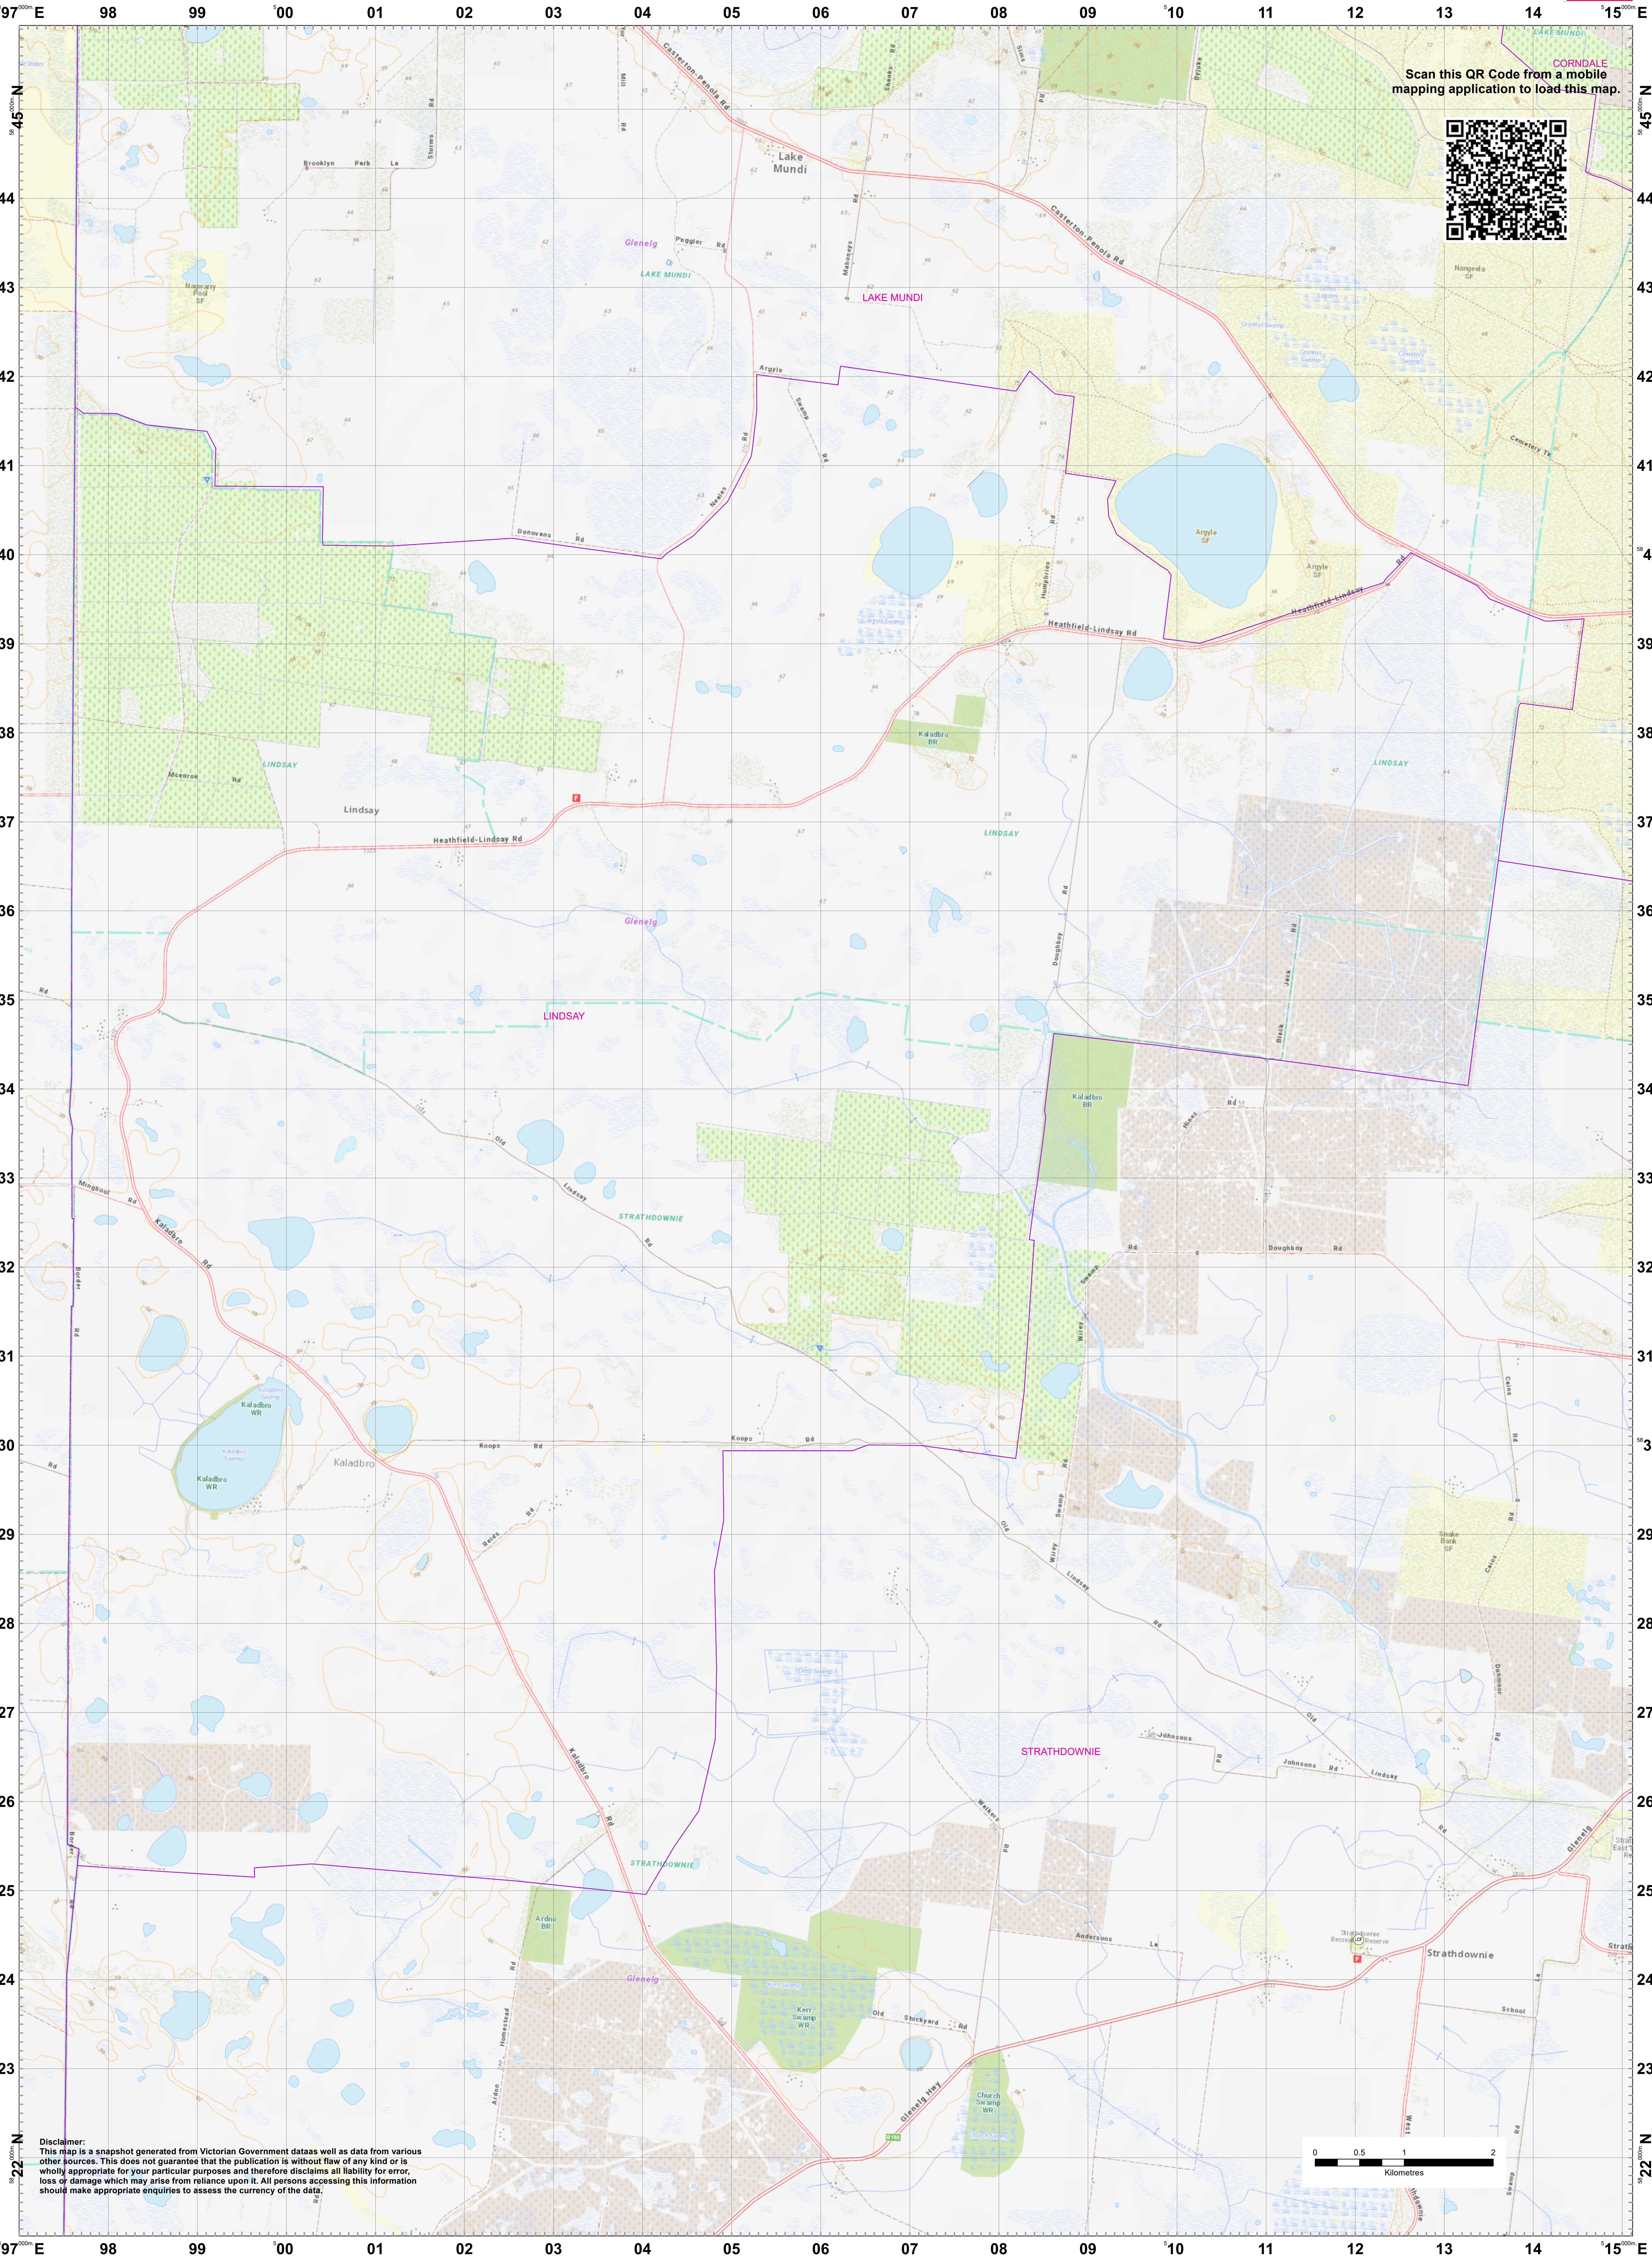

LRD Map: LINDSAY Brigade in District 04

Scan this QR Code from a mobile mapping application to load this map.