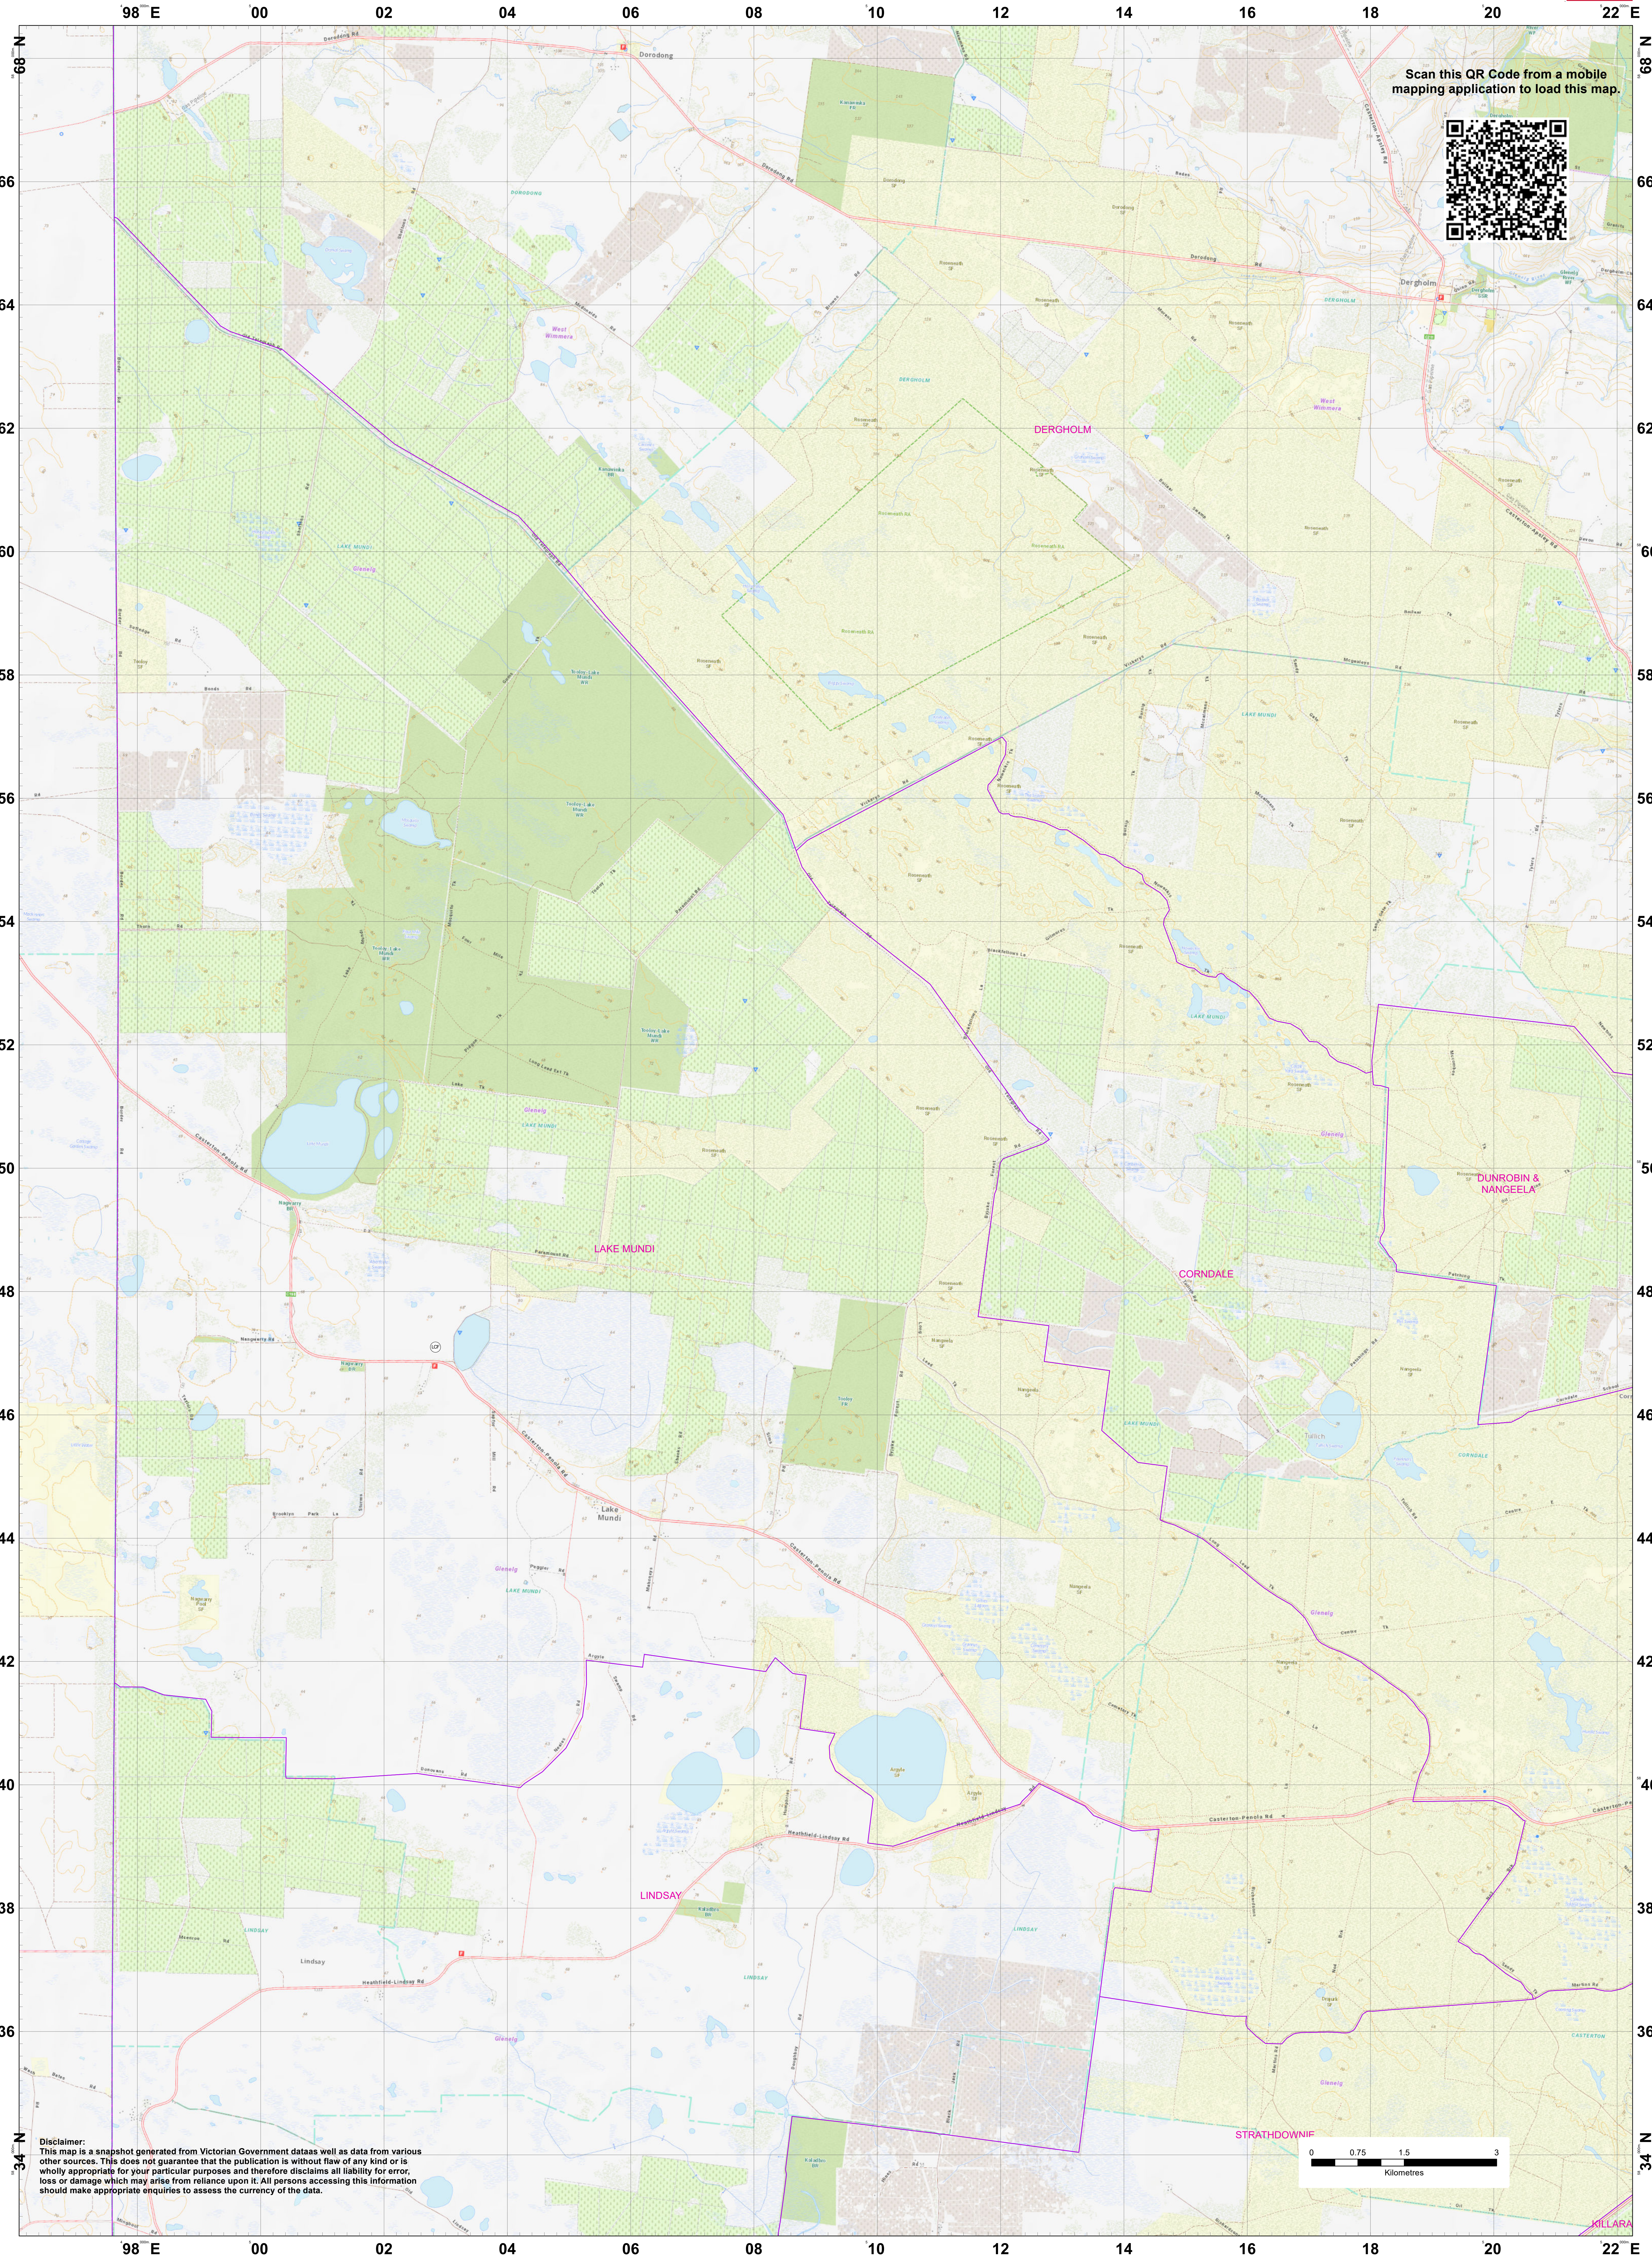

Scan this QR Code from a mobile mapping application to load this map.