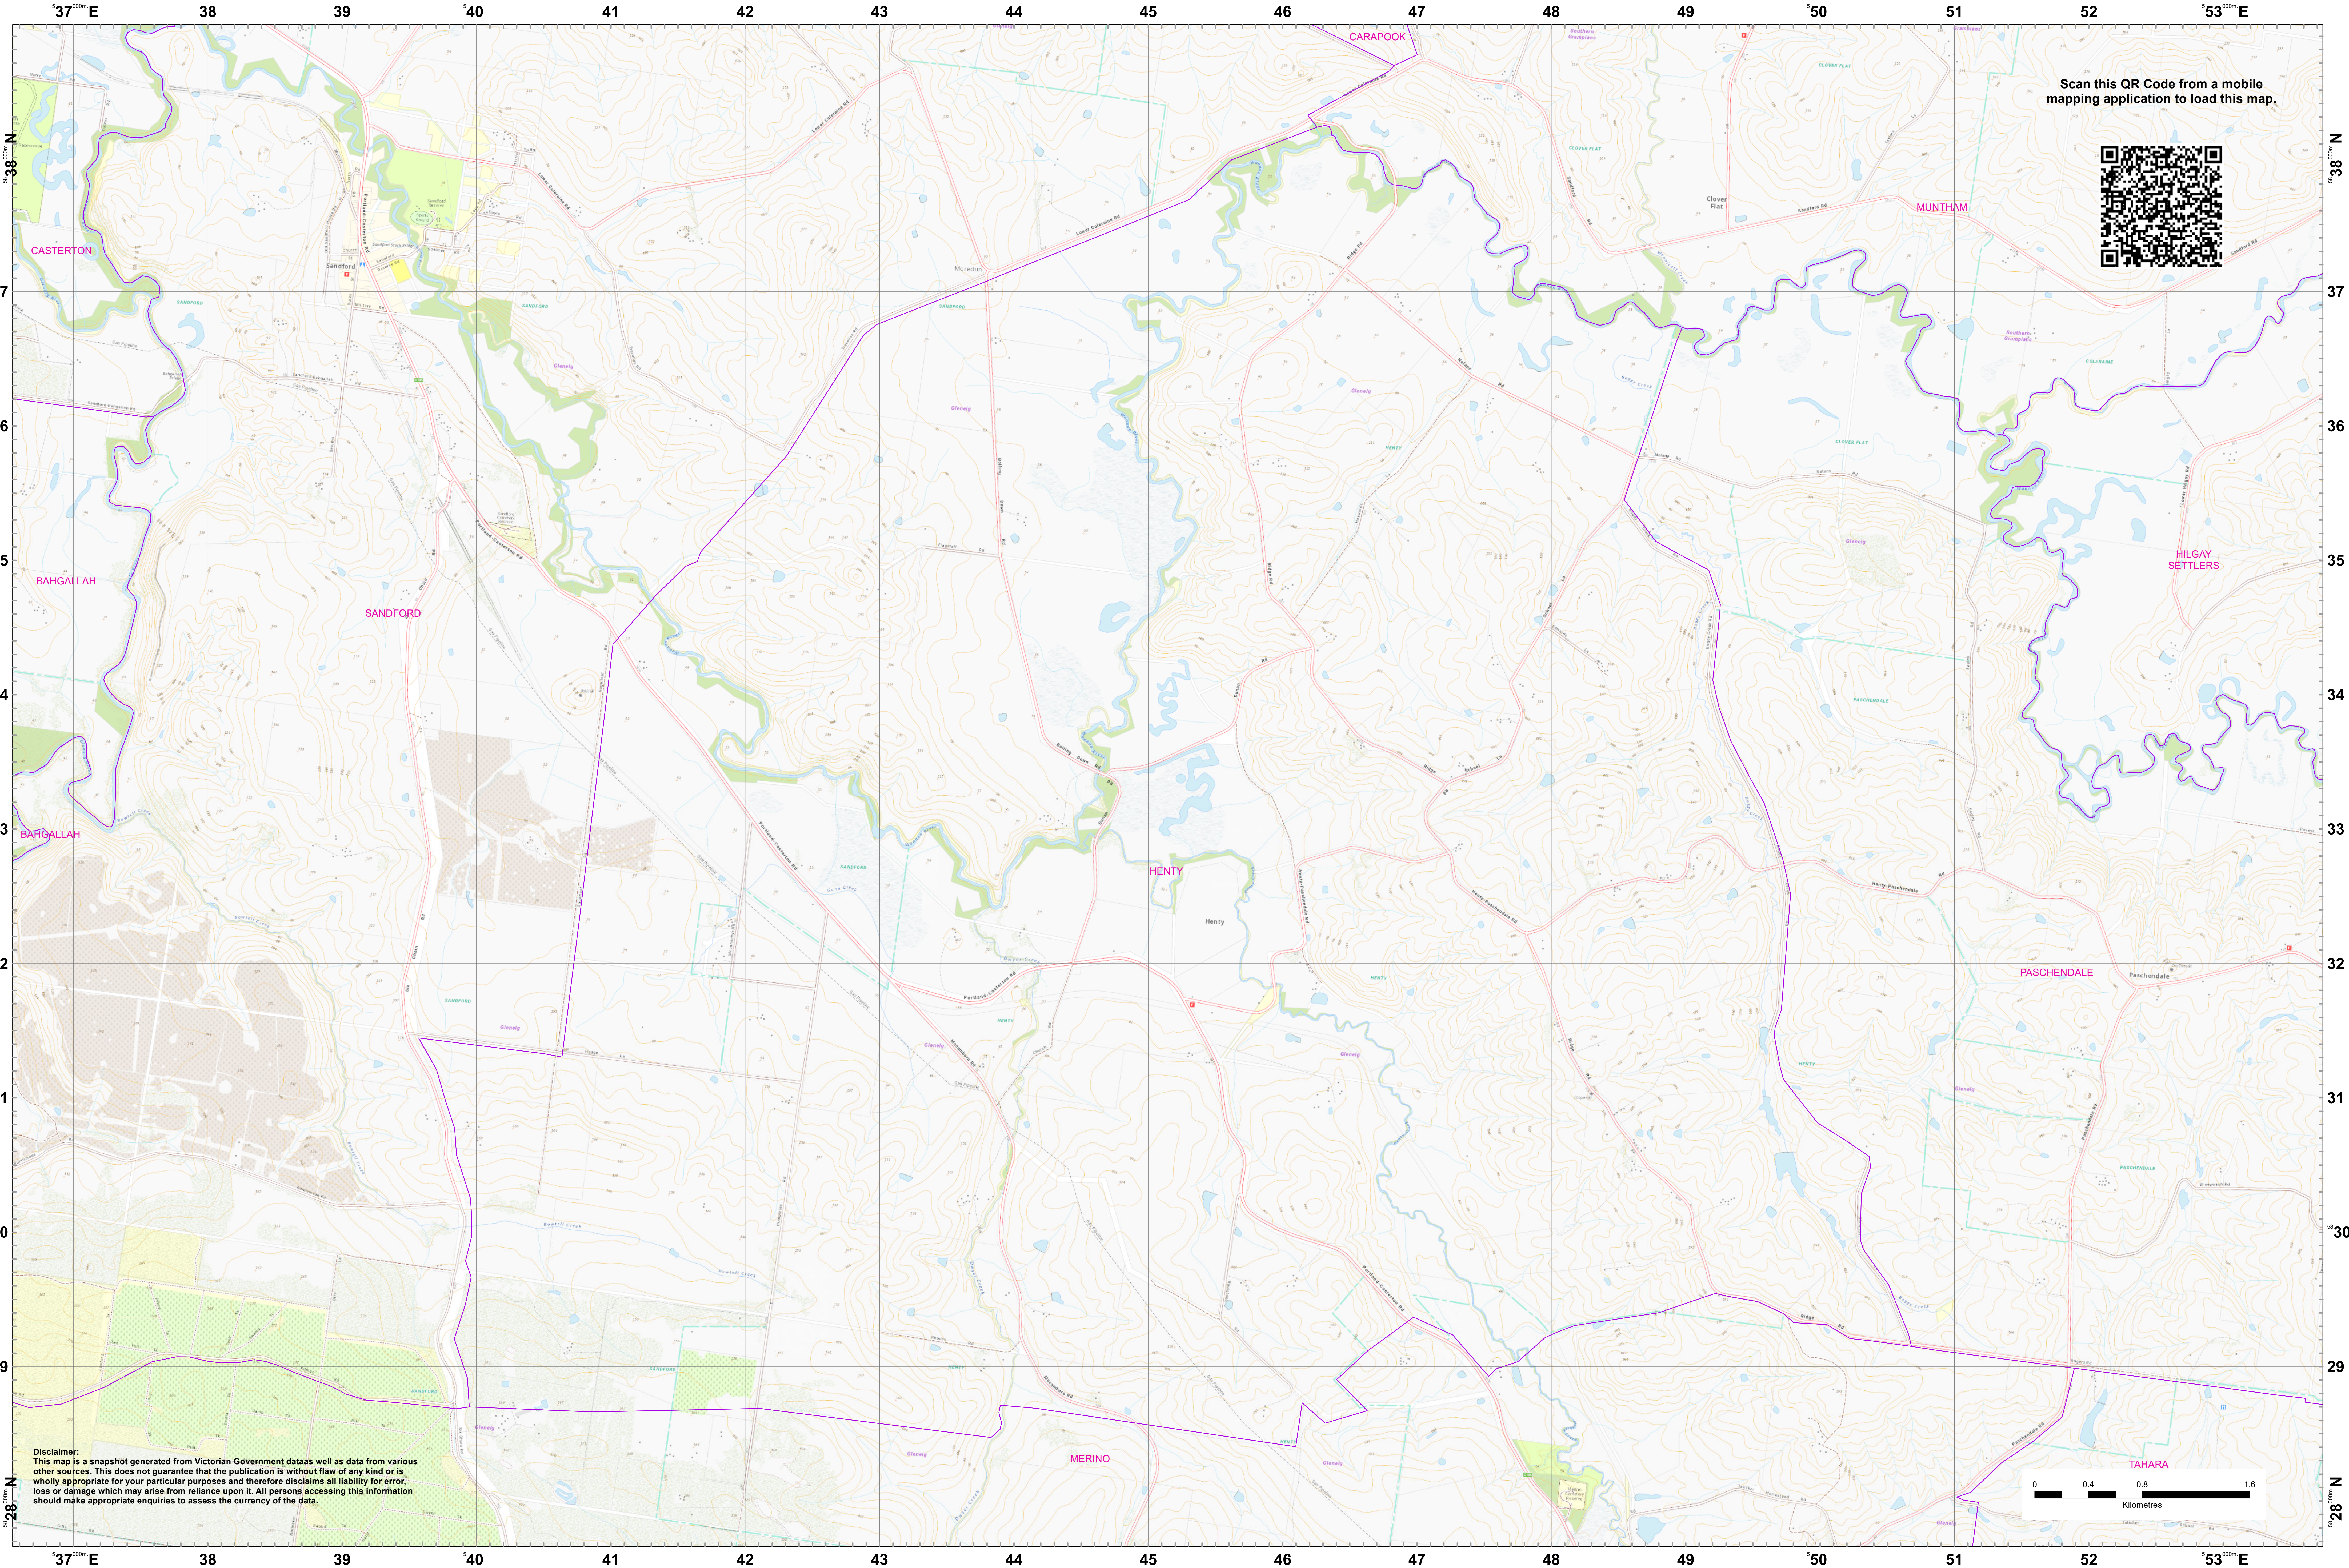

LRD Map: HENTY Brigade in District 04

Scan this QR Code from a mobile mapping application to load this map.