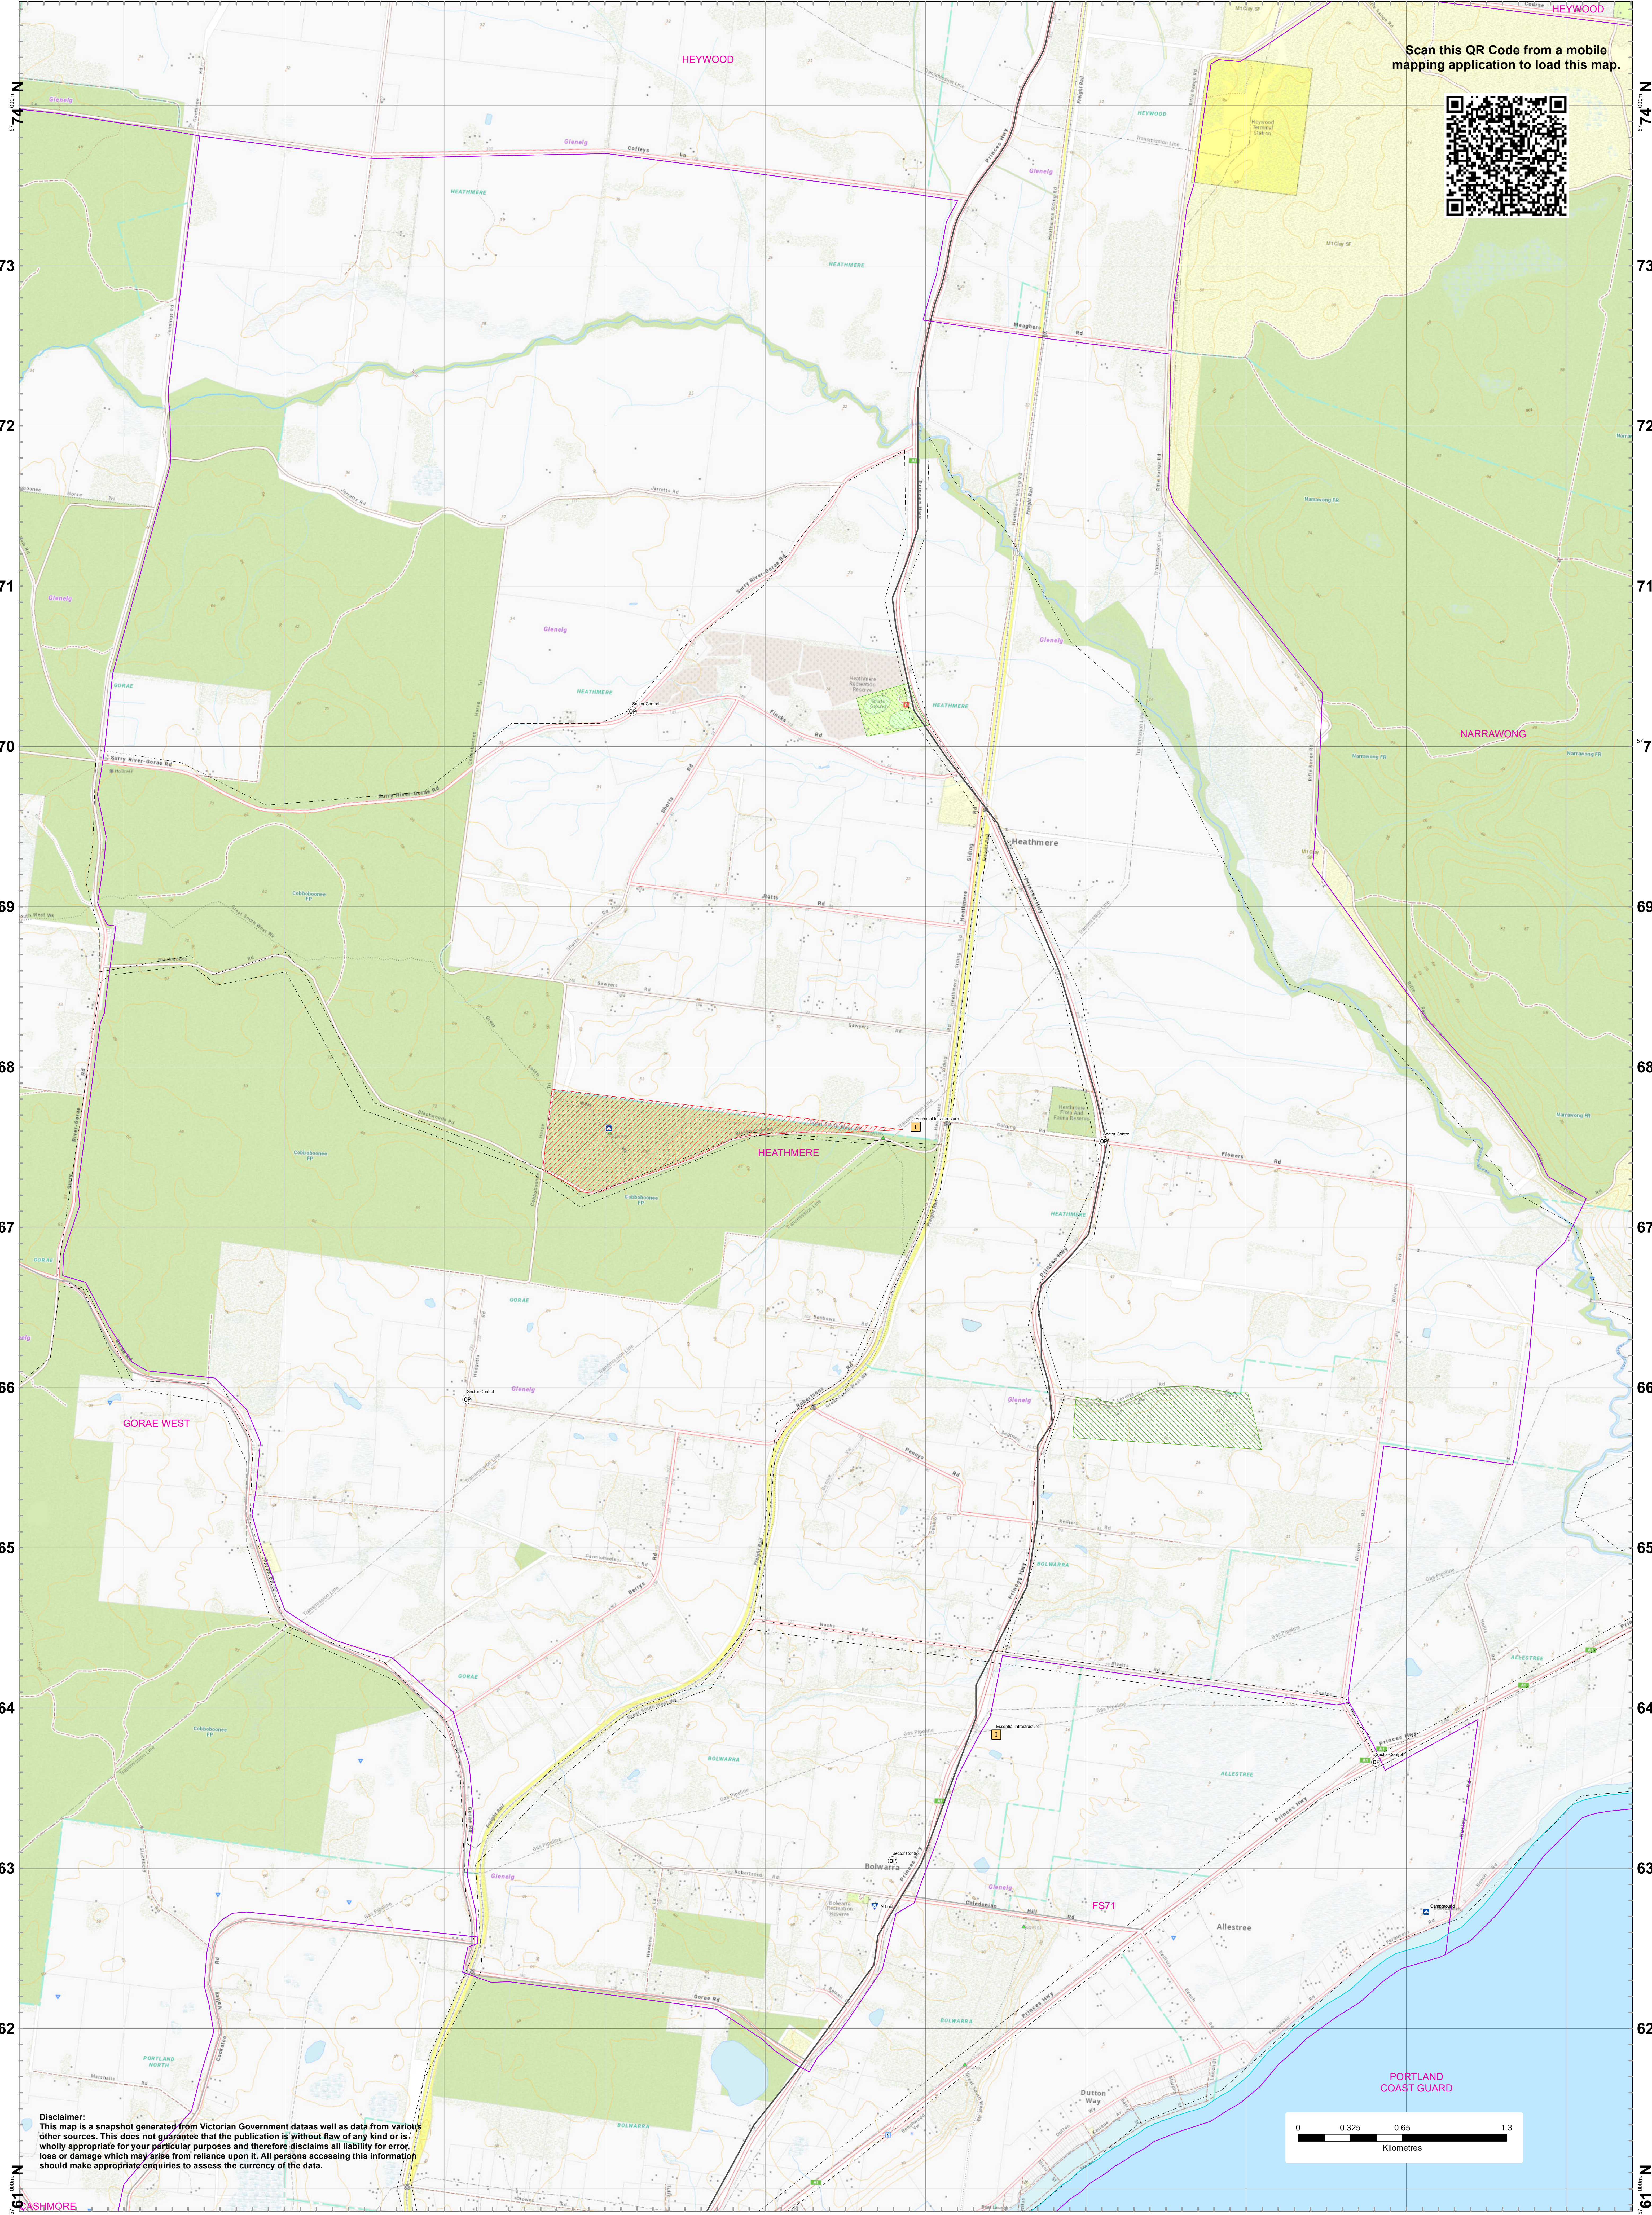

49°00' E 50 51 52 53 54 55 56 57 58°00' E

74°00' N 73 72 71 70 69 68 67 66 65 64 63 62 61°00' N

Scan this QR Code from a mobile mapping application to load this map.