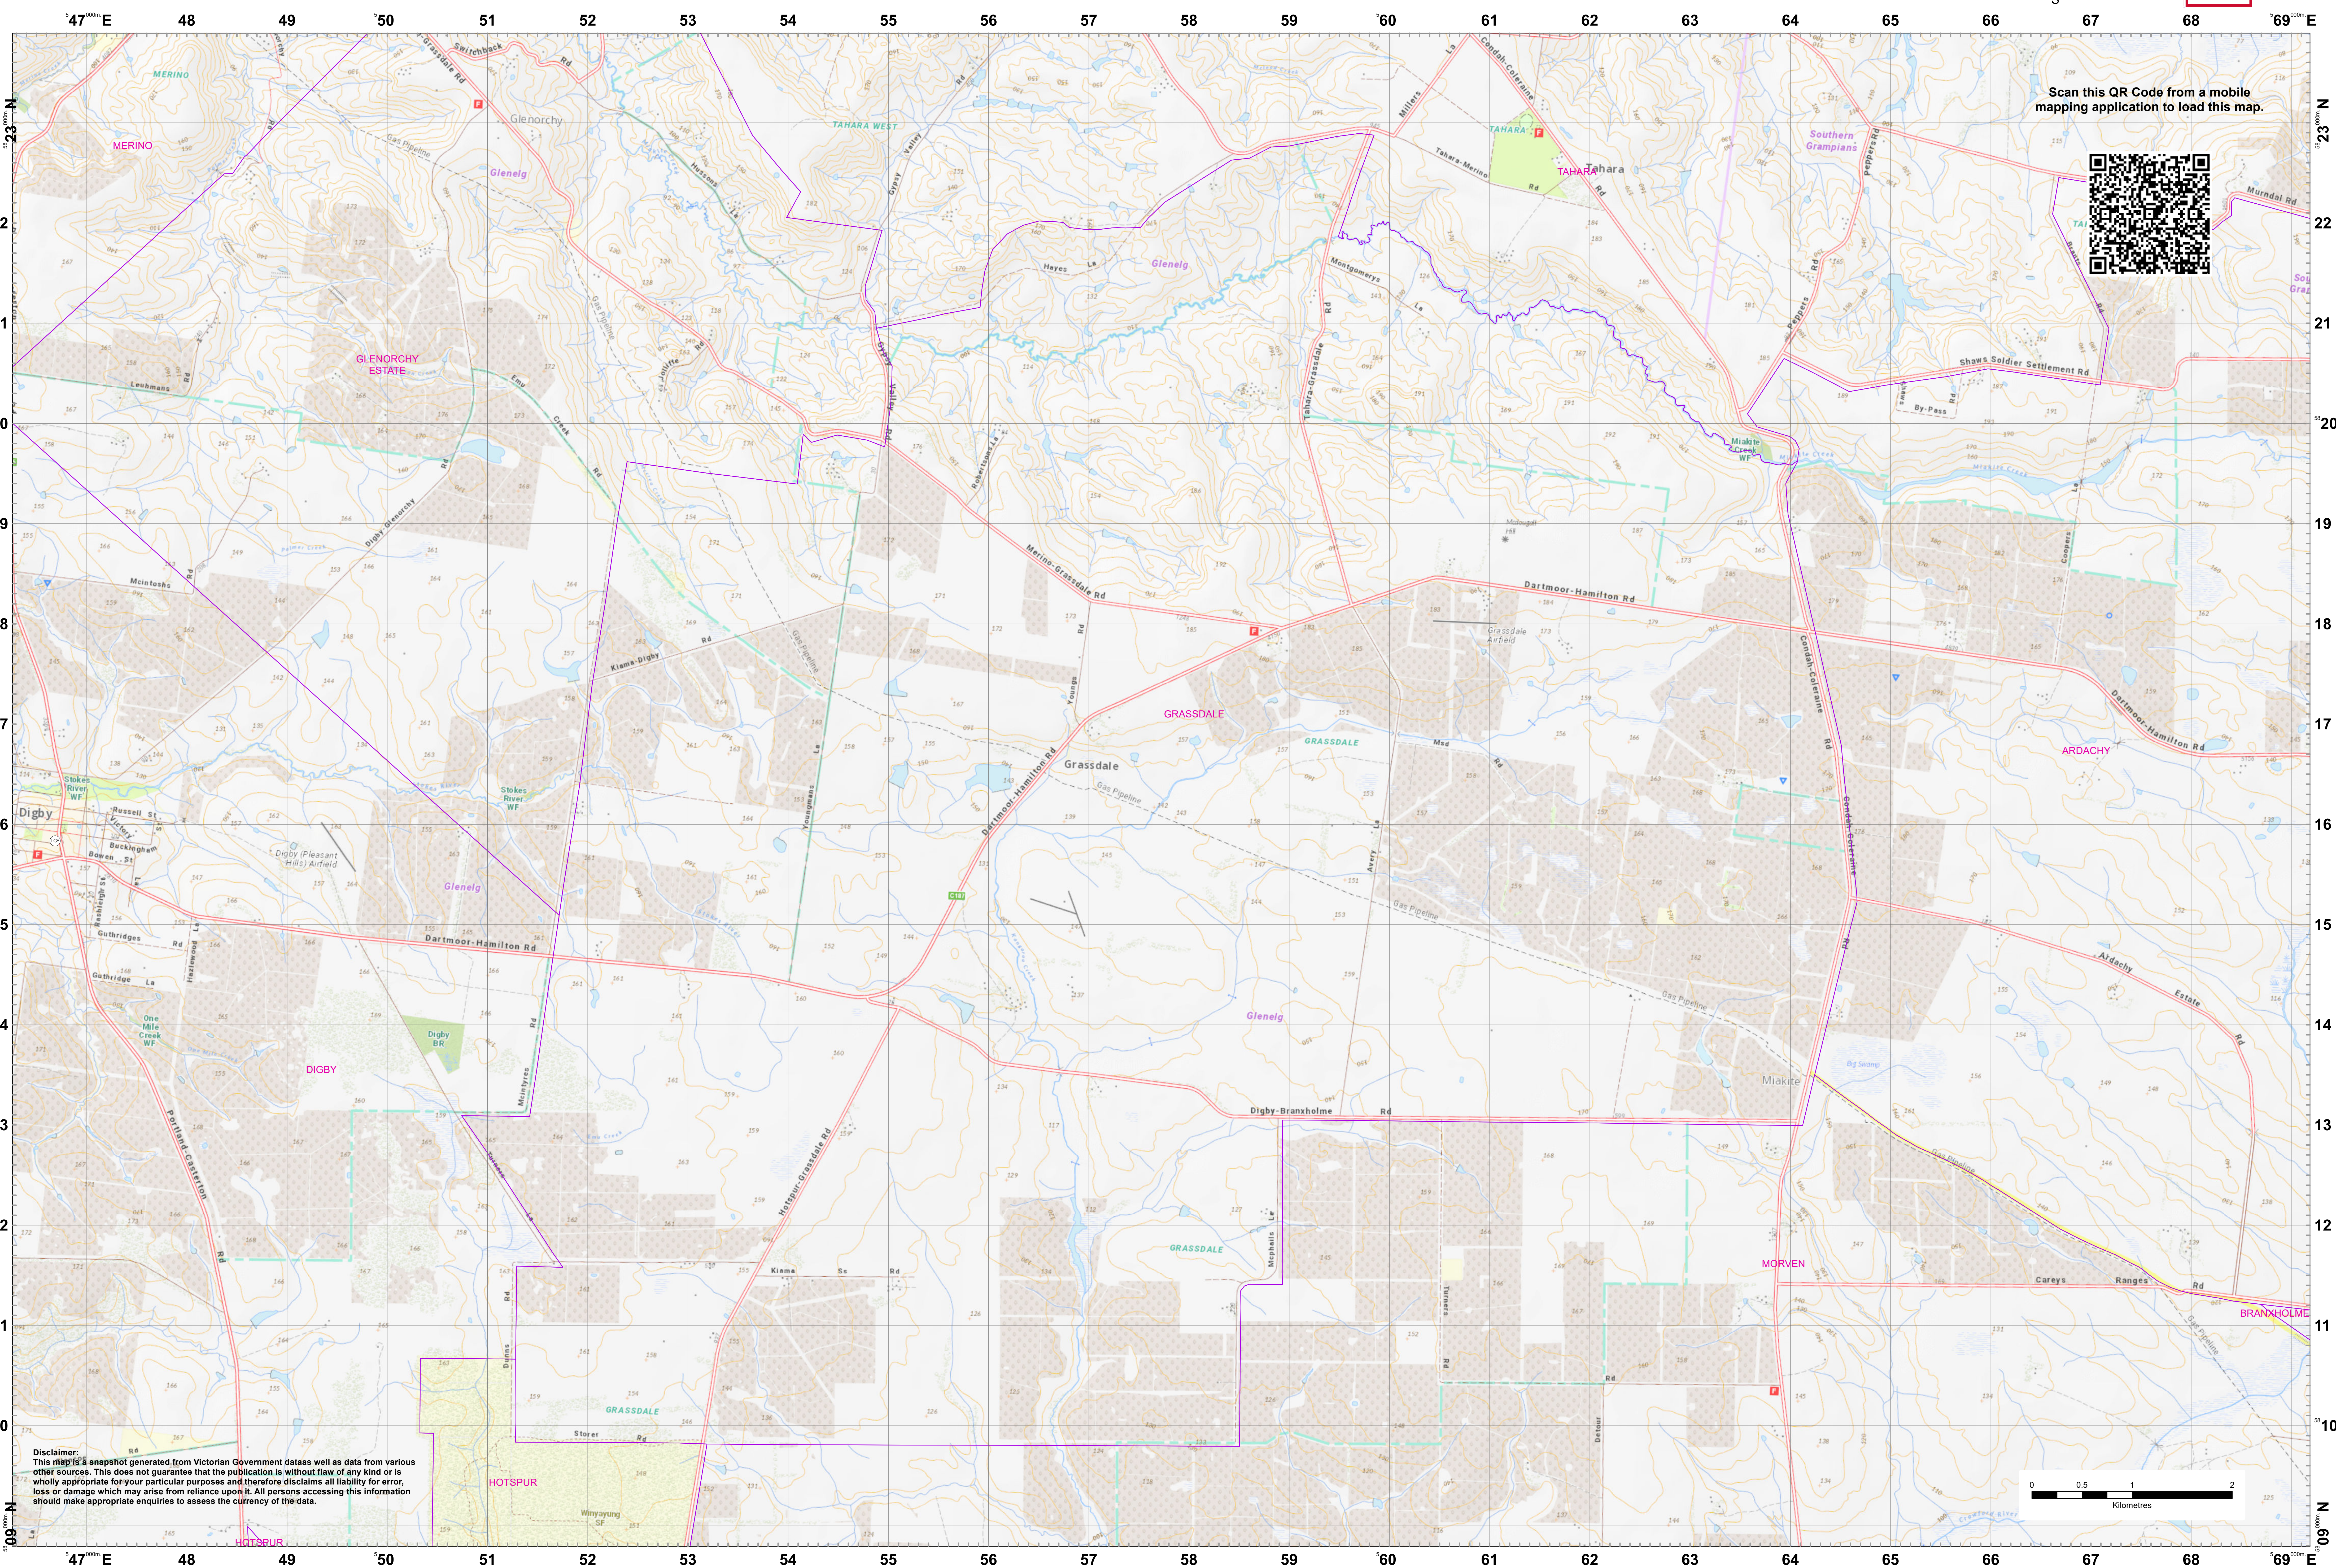

LRD Map: GRASSDALE Brigade in District 04

Scan this QR Code from a mobile mapping application to load this map.