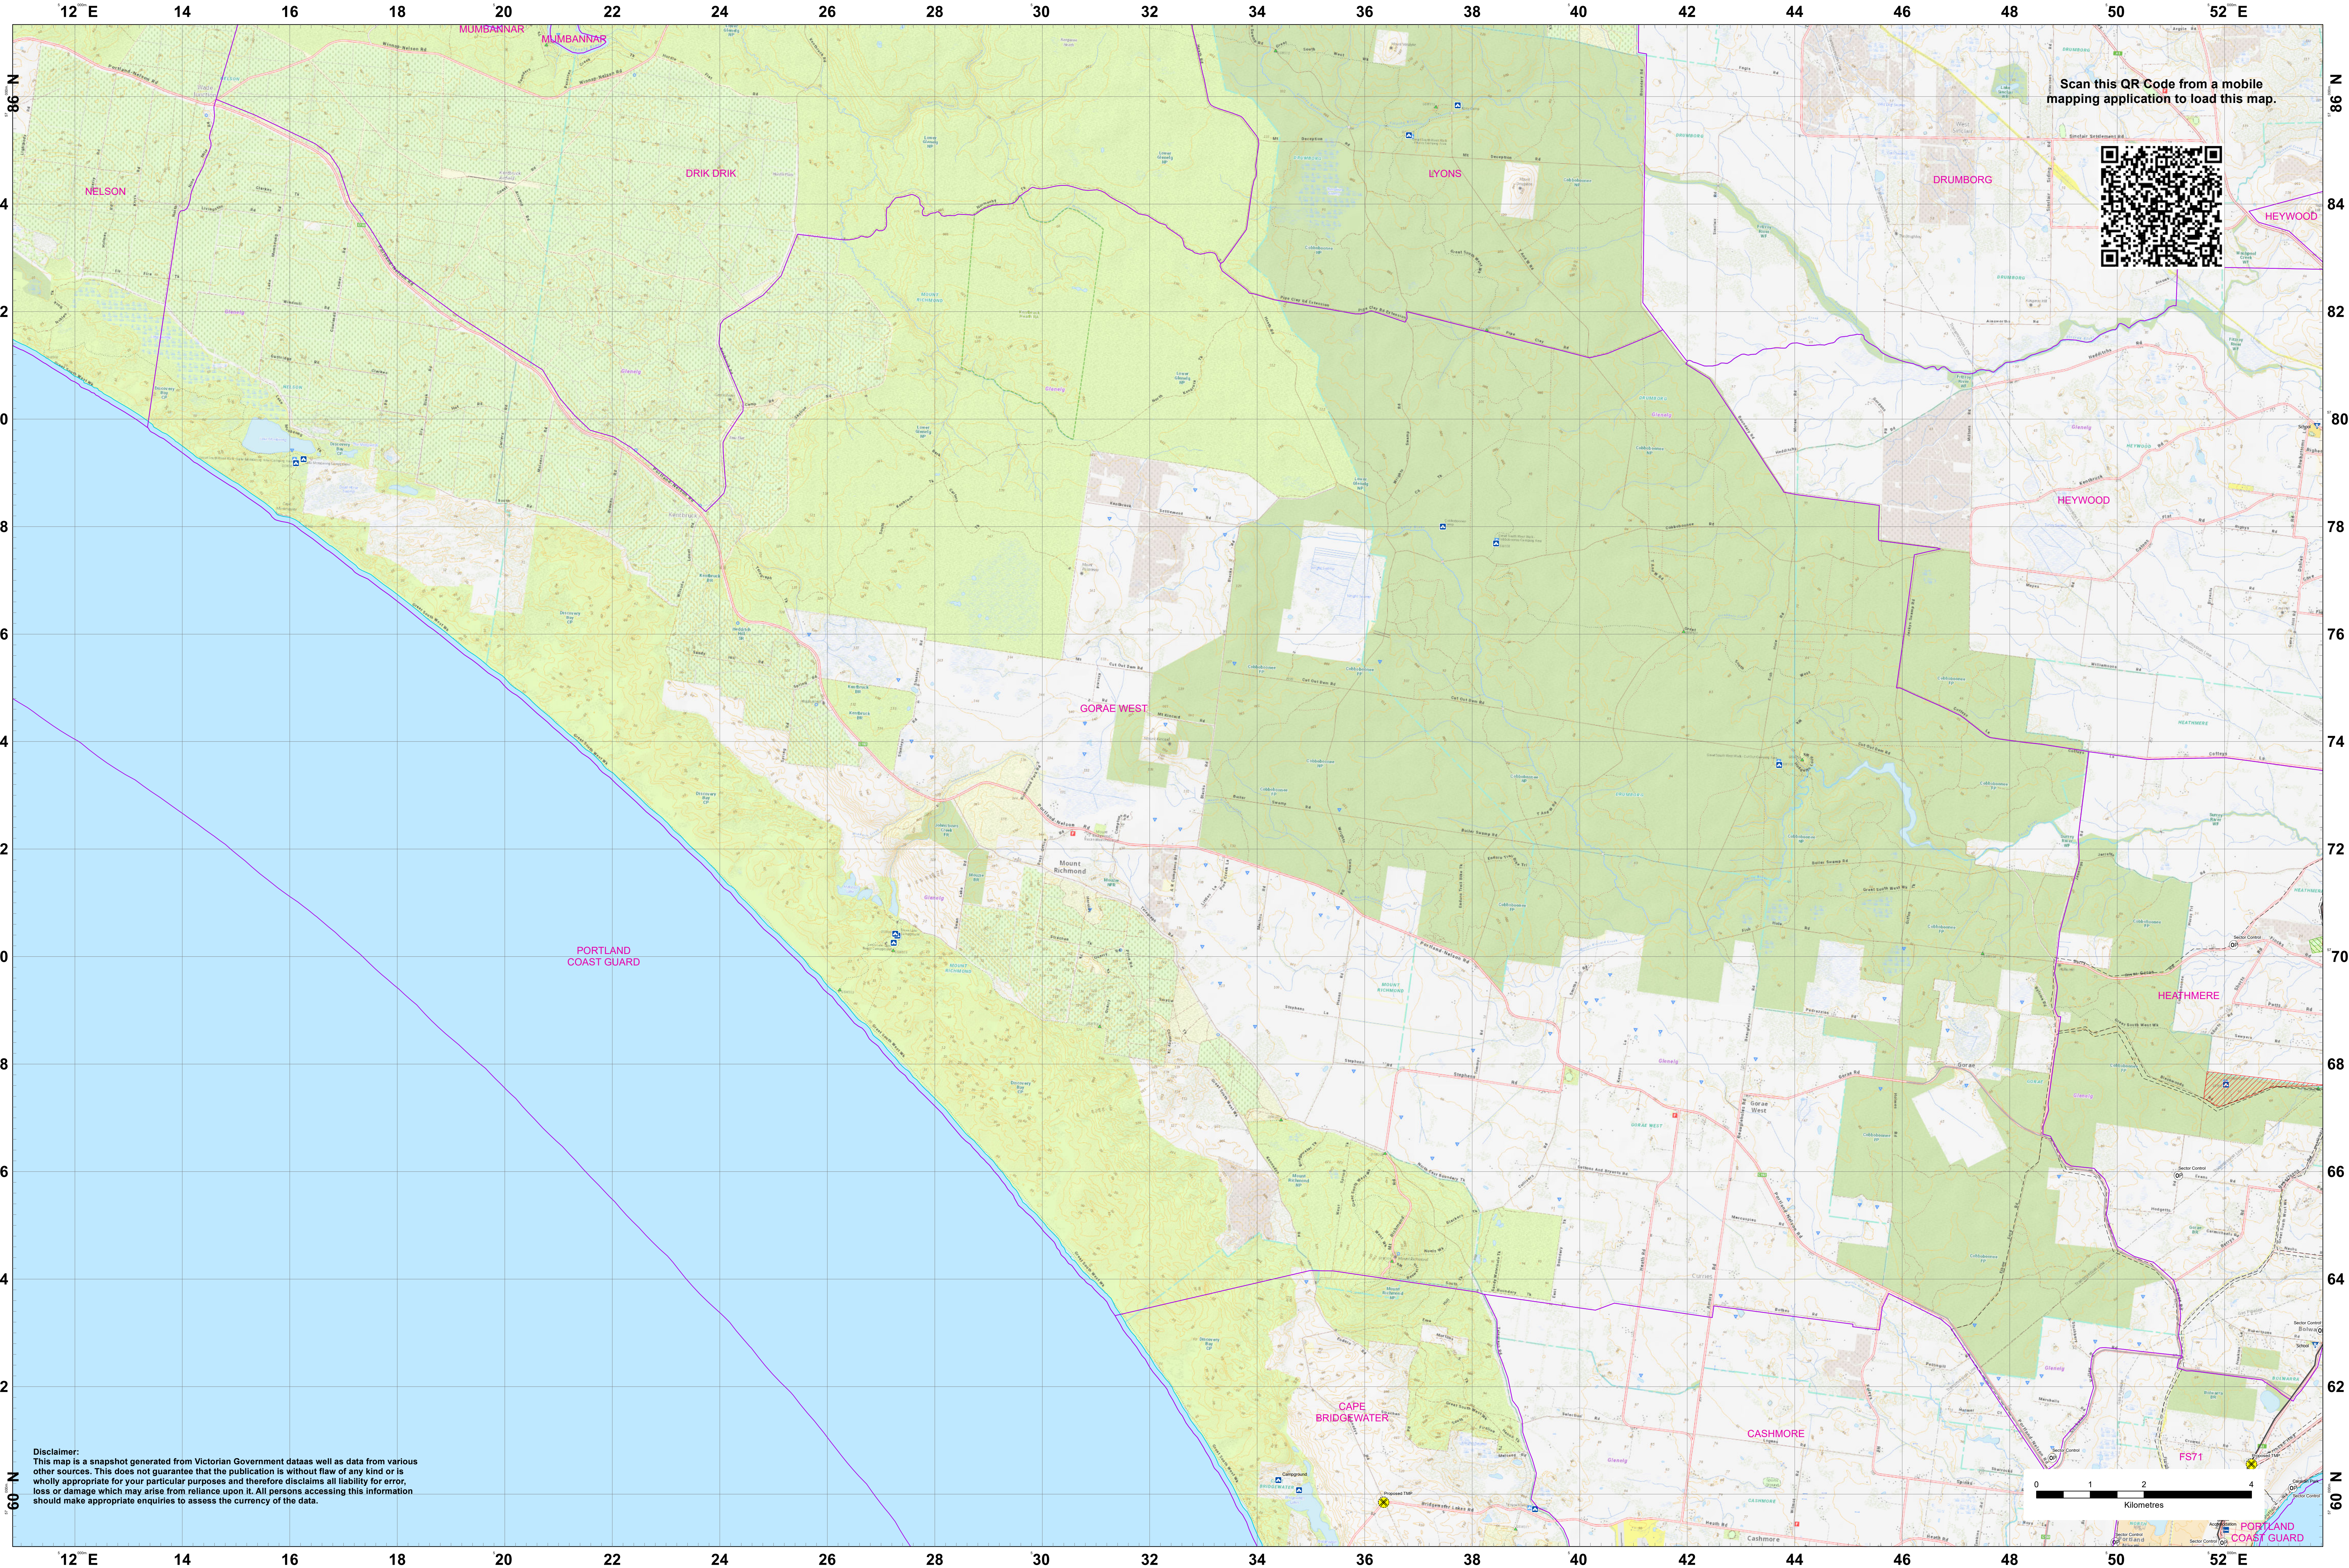

LRD Map: GORAE WEST Brigade in District 04