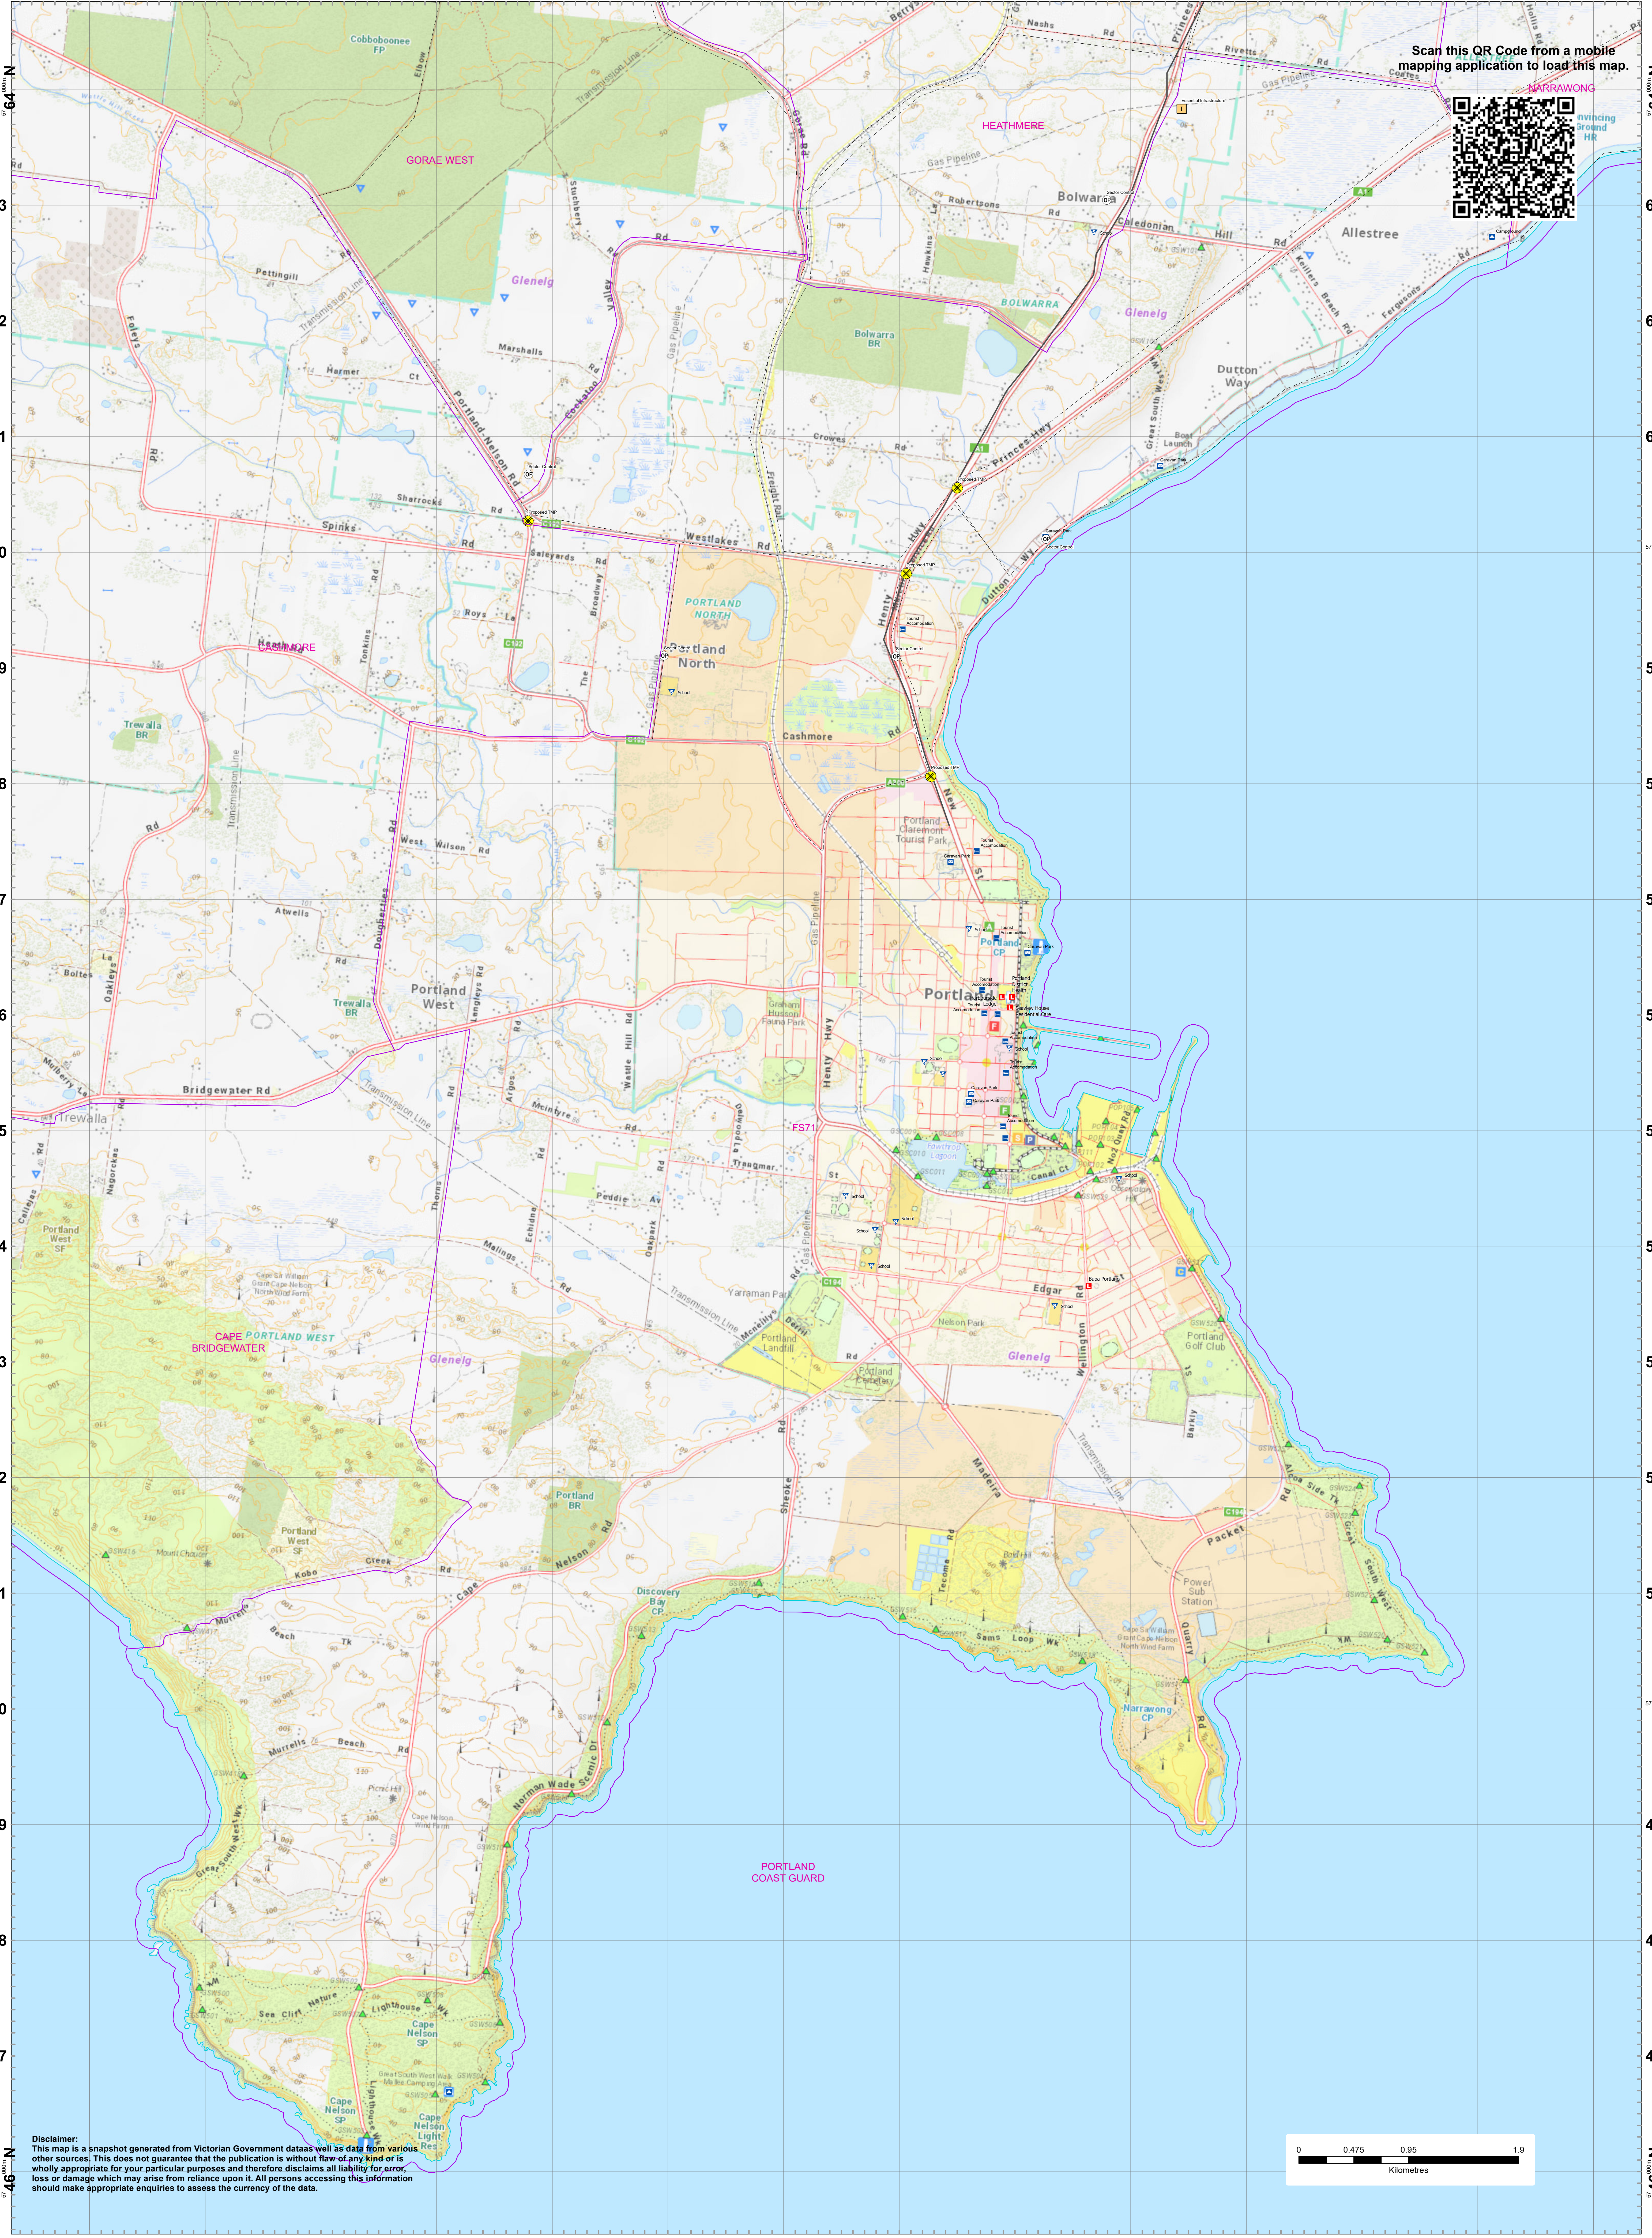

45°00' E 46 47 48 49 50 51 52 53 54 55 56 57 58°00' E

Scan this QR Code from a mobile mapping application to load this map.

45°00' E 46 47 48 49 50 51 52 53 54 55 56 57 58°00' E