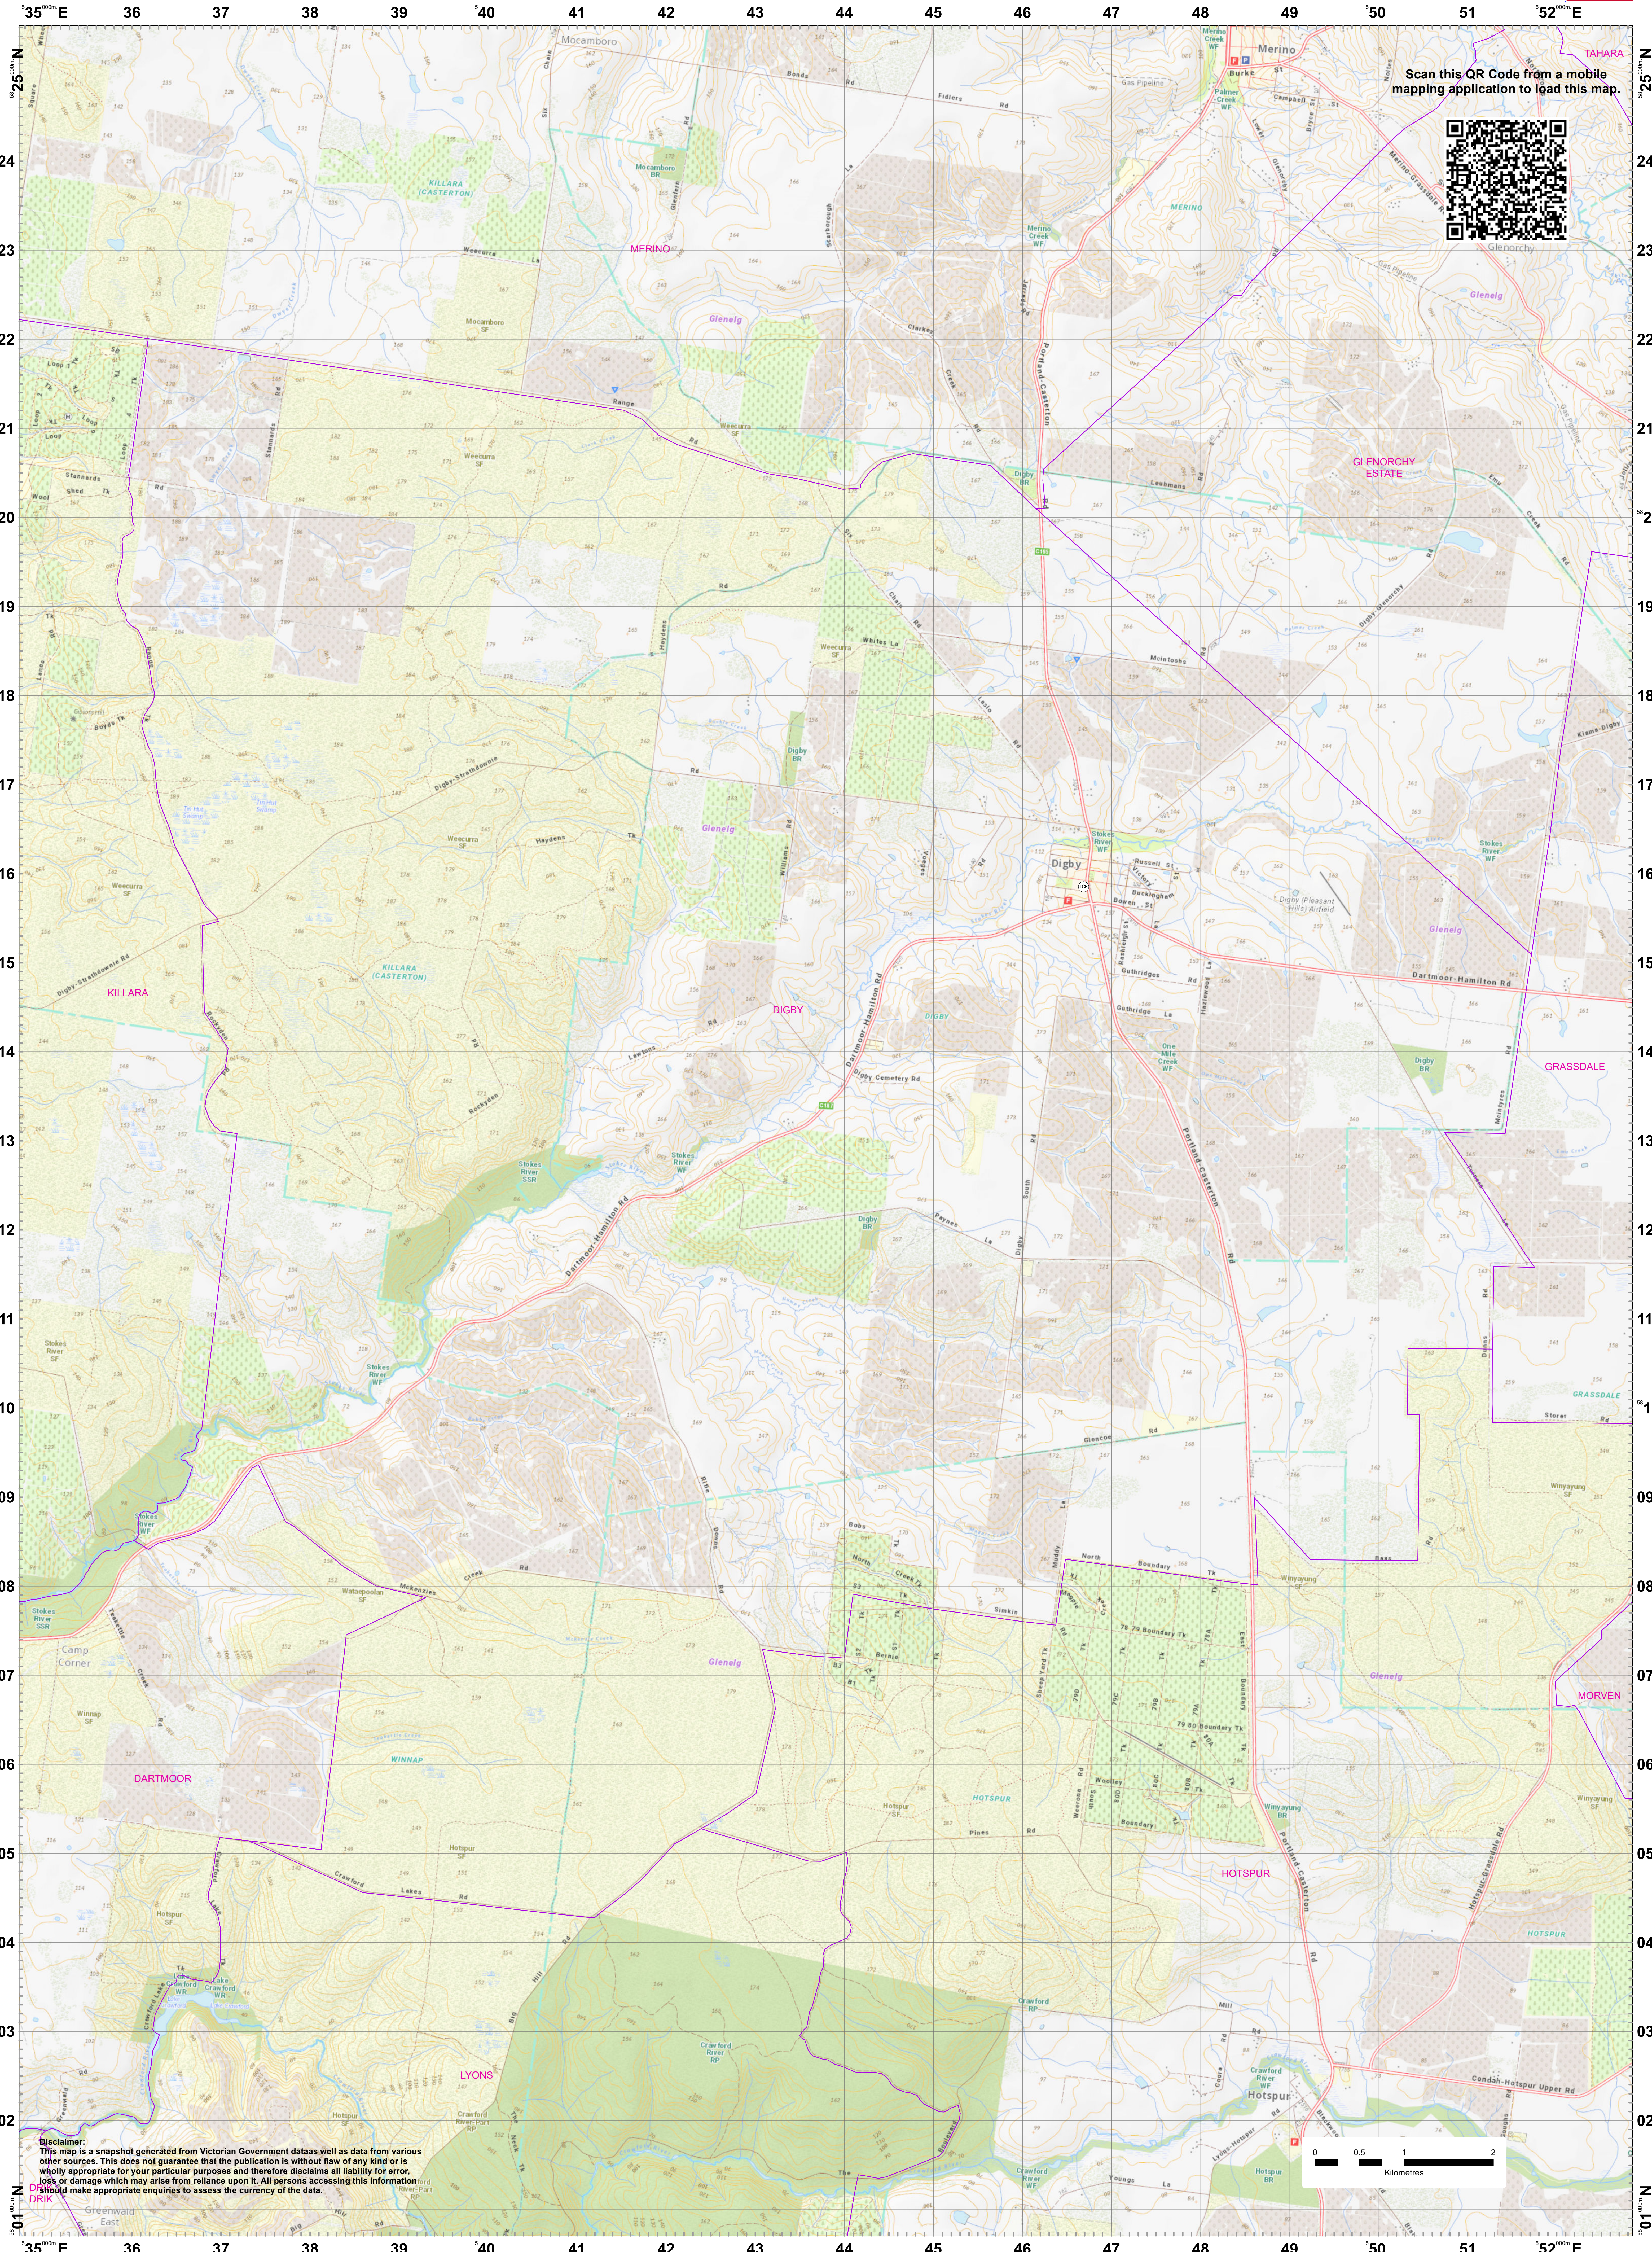

LRD Map: DIGBY BRIGADE in District 04

Scan this QR Code from a mobile mapping application to load this map.