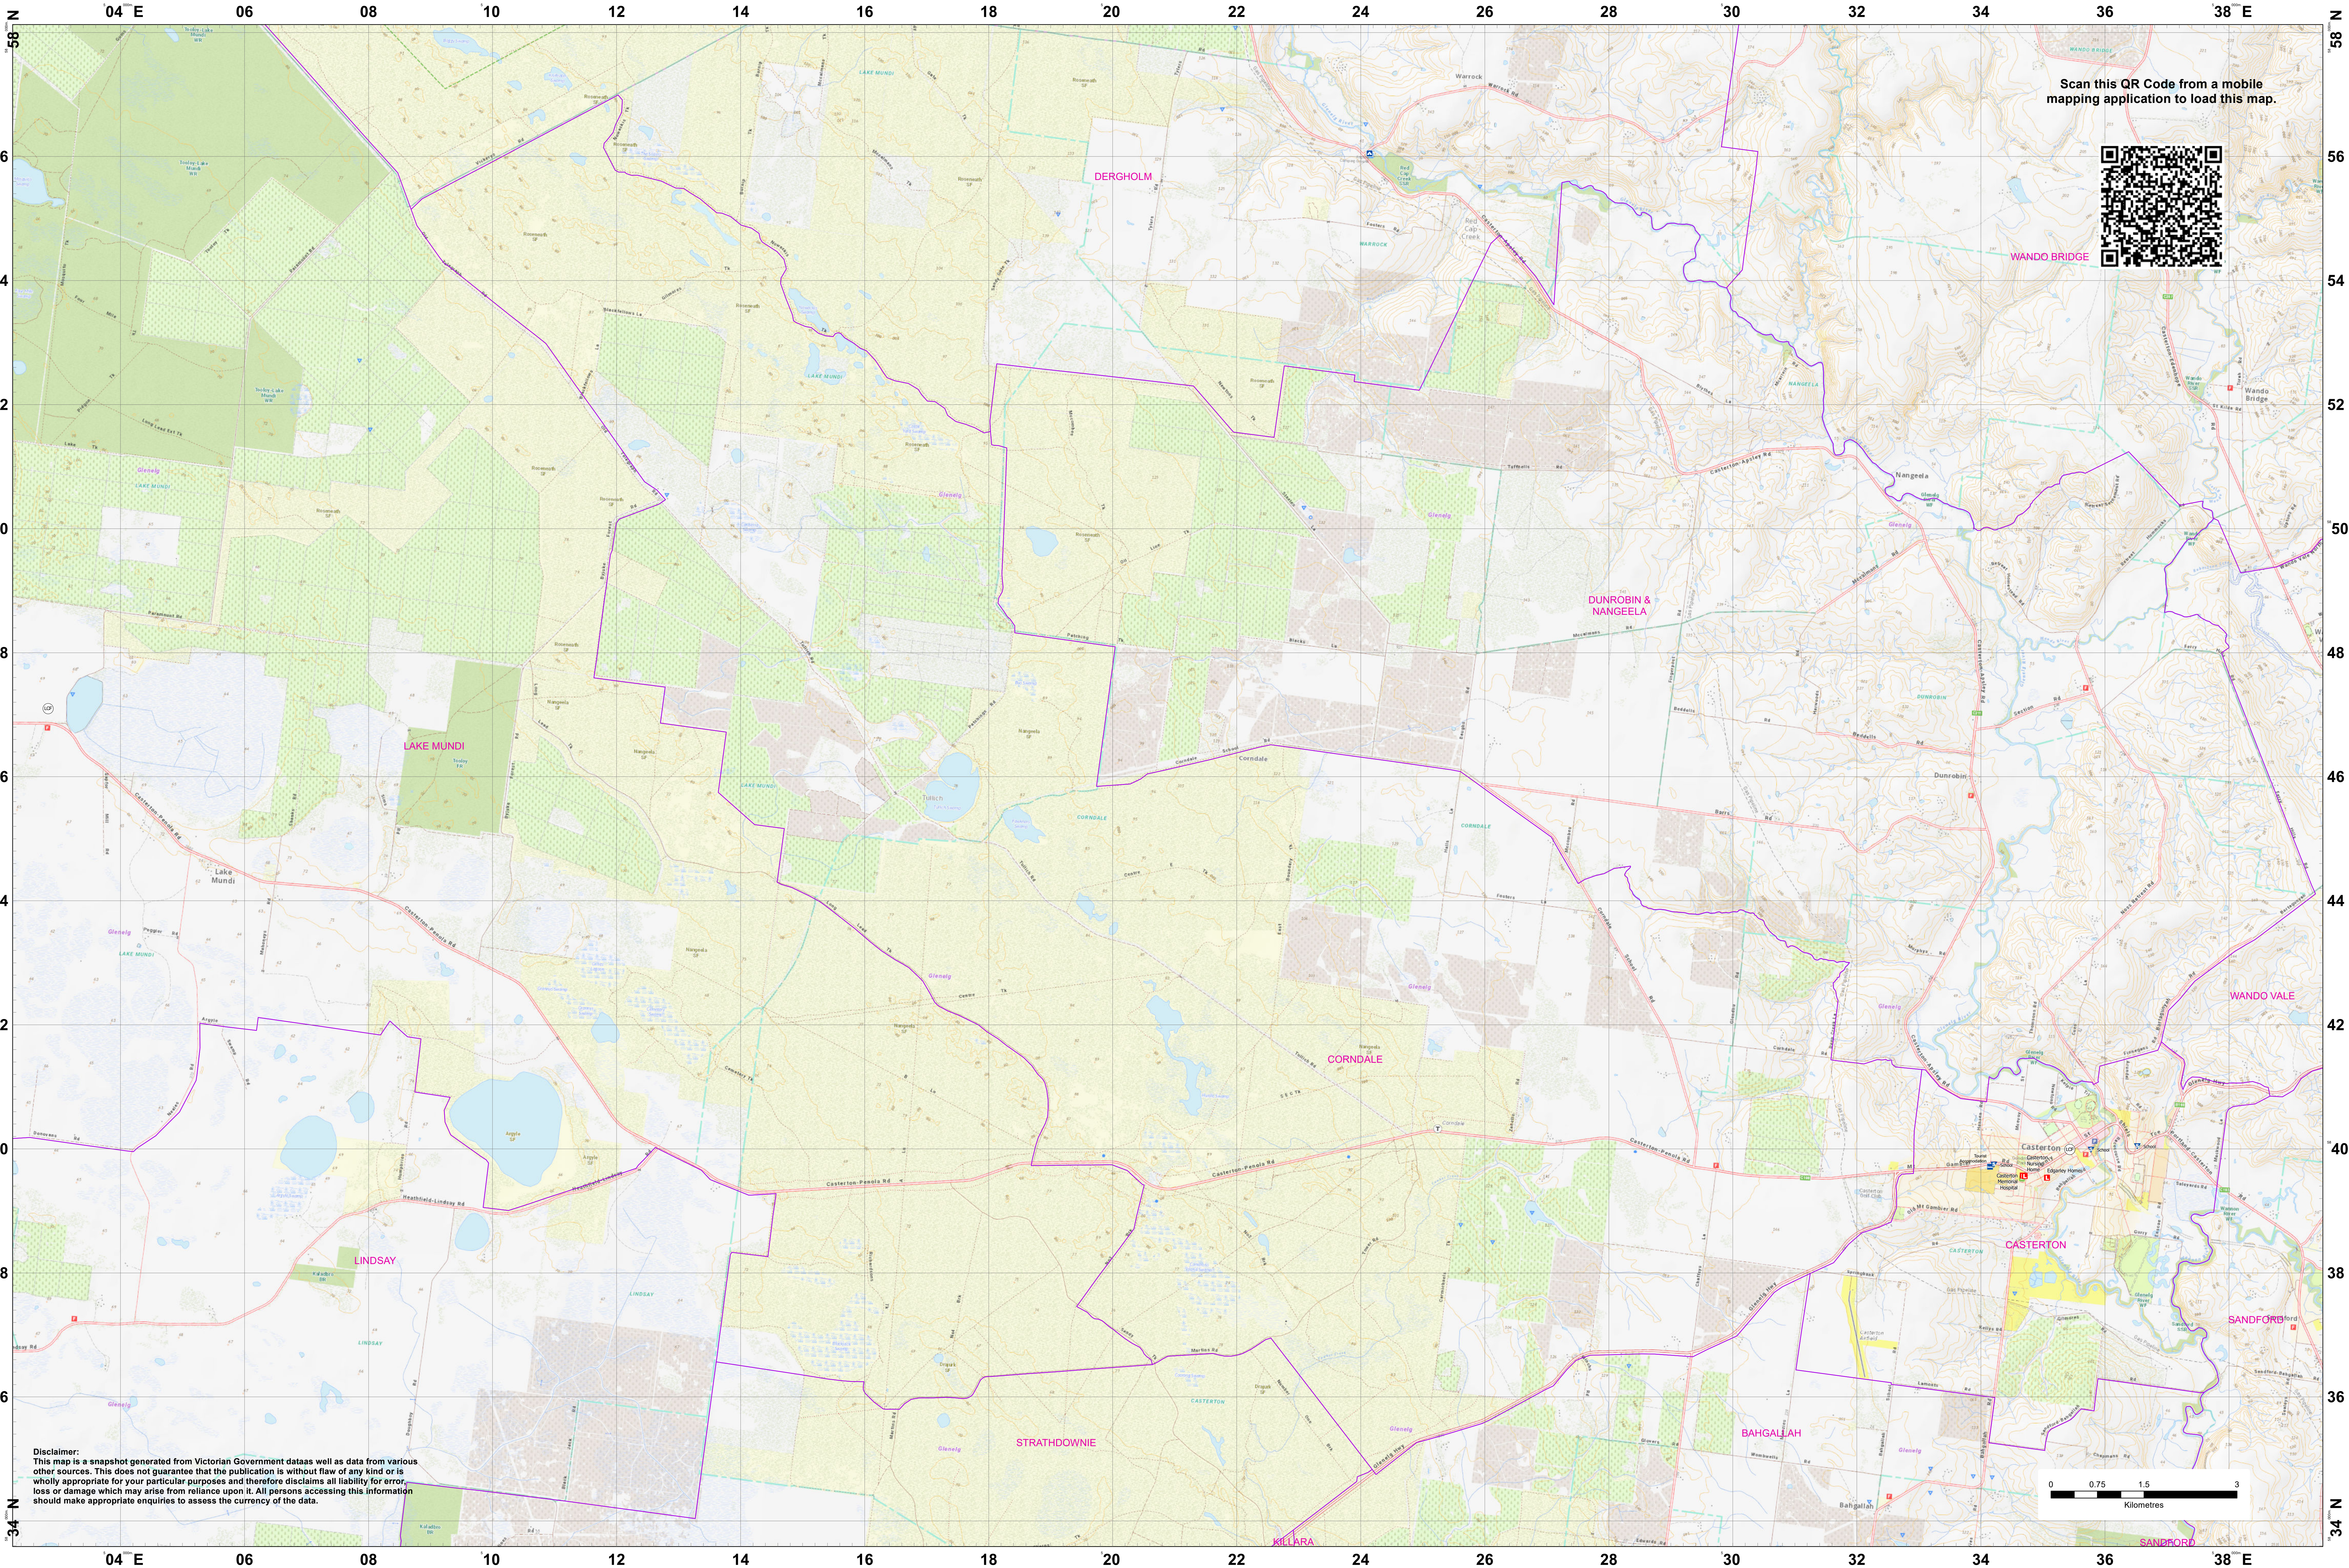

LRD Map: CORNDALE Brigade in District 04

Scan this QR Code from a mobile mapping application to load this map.