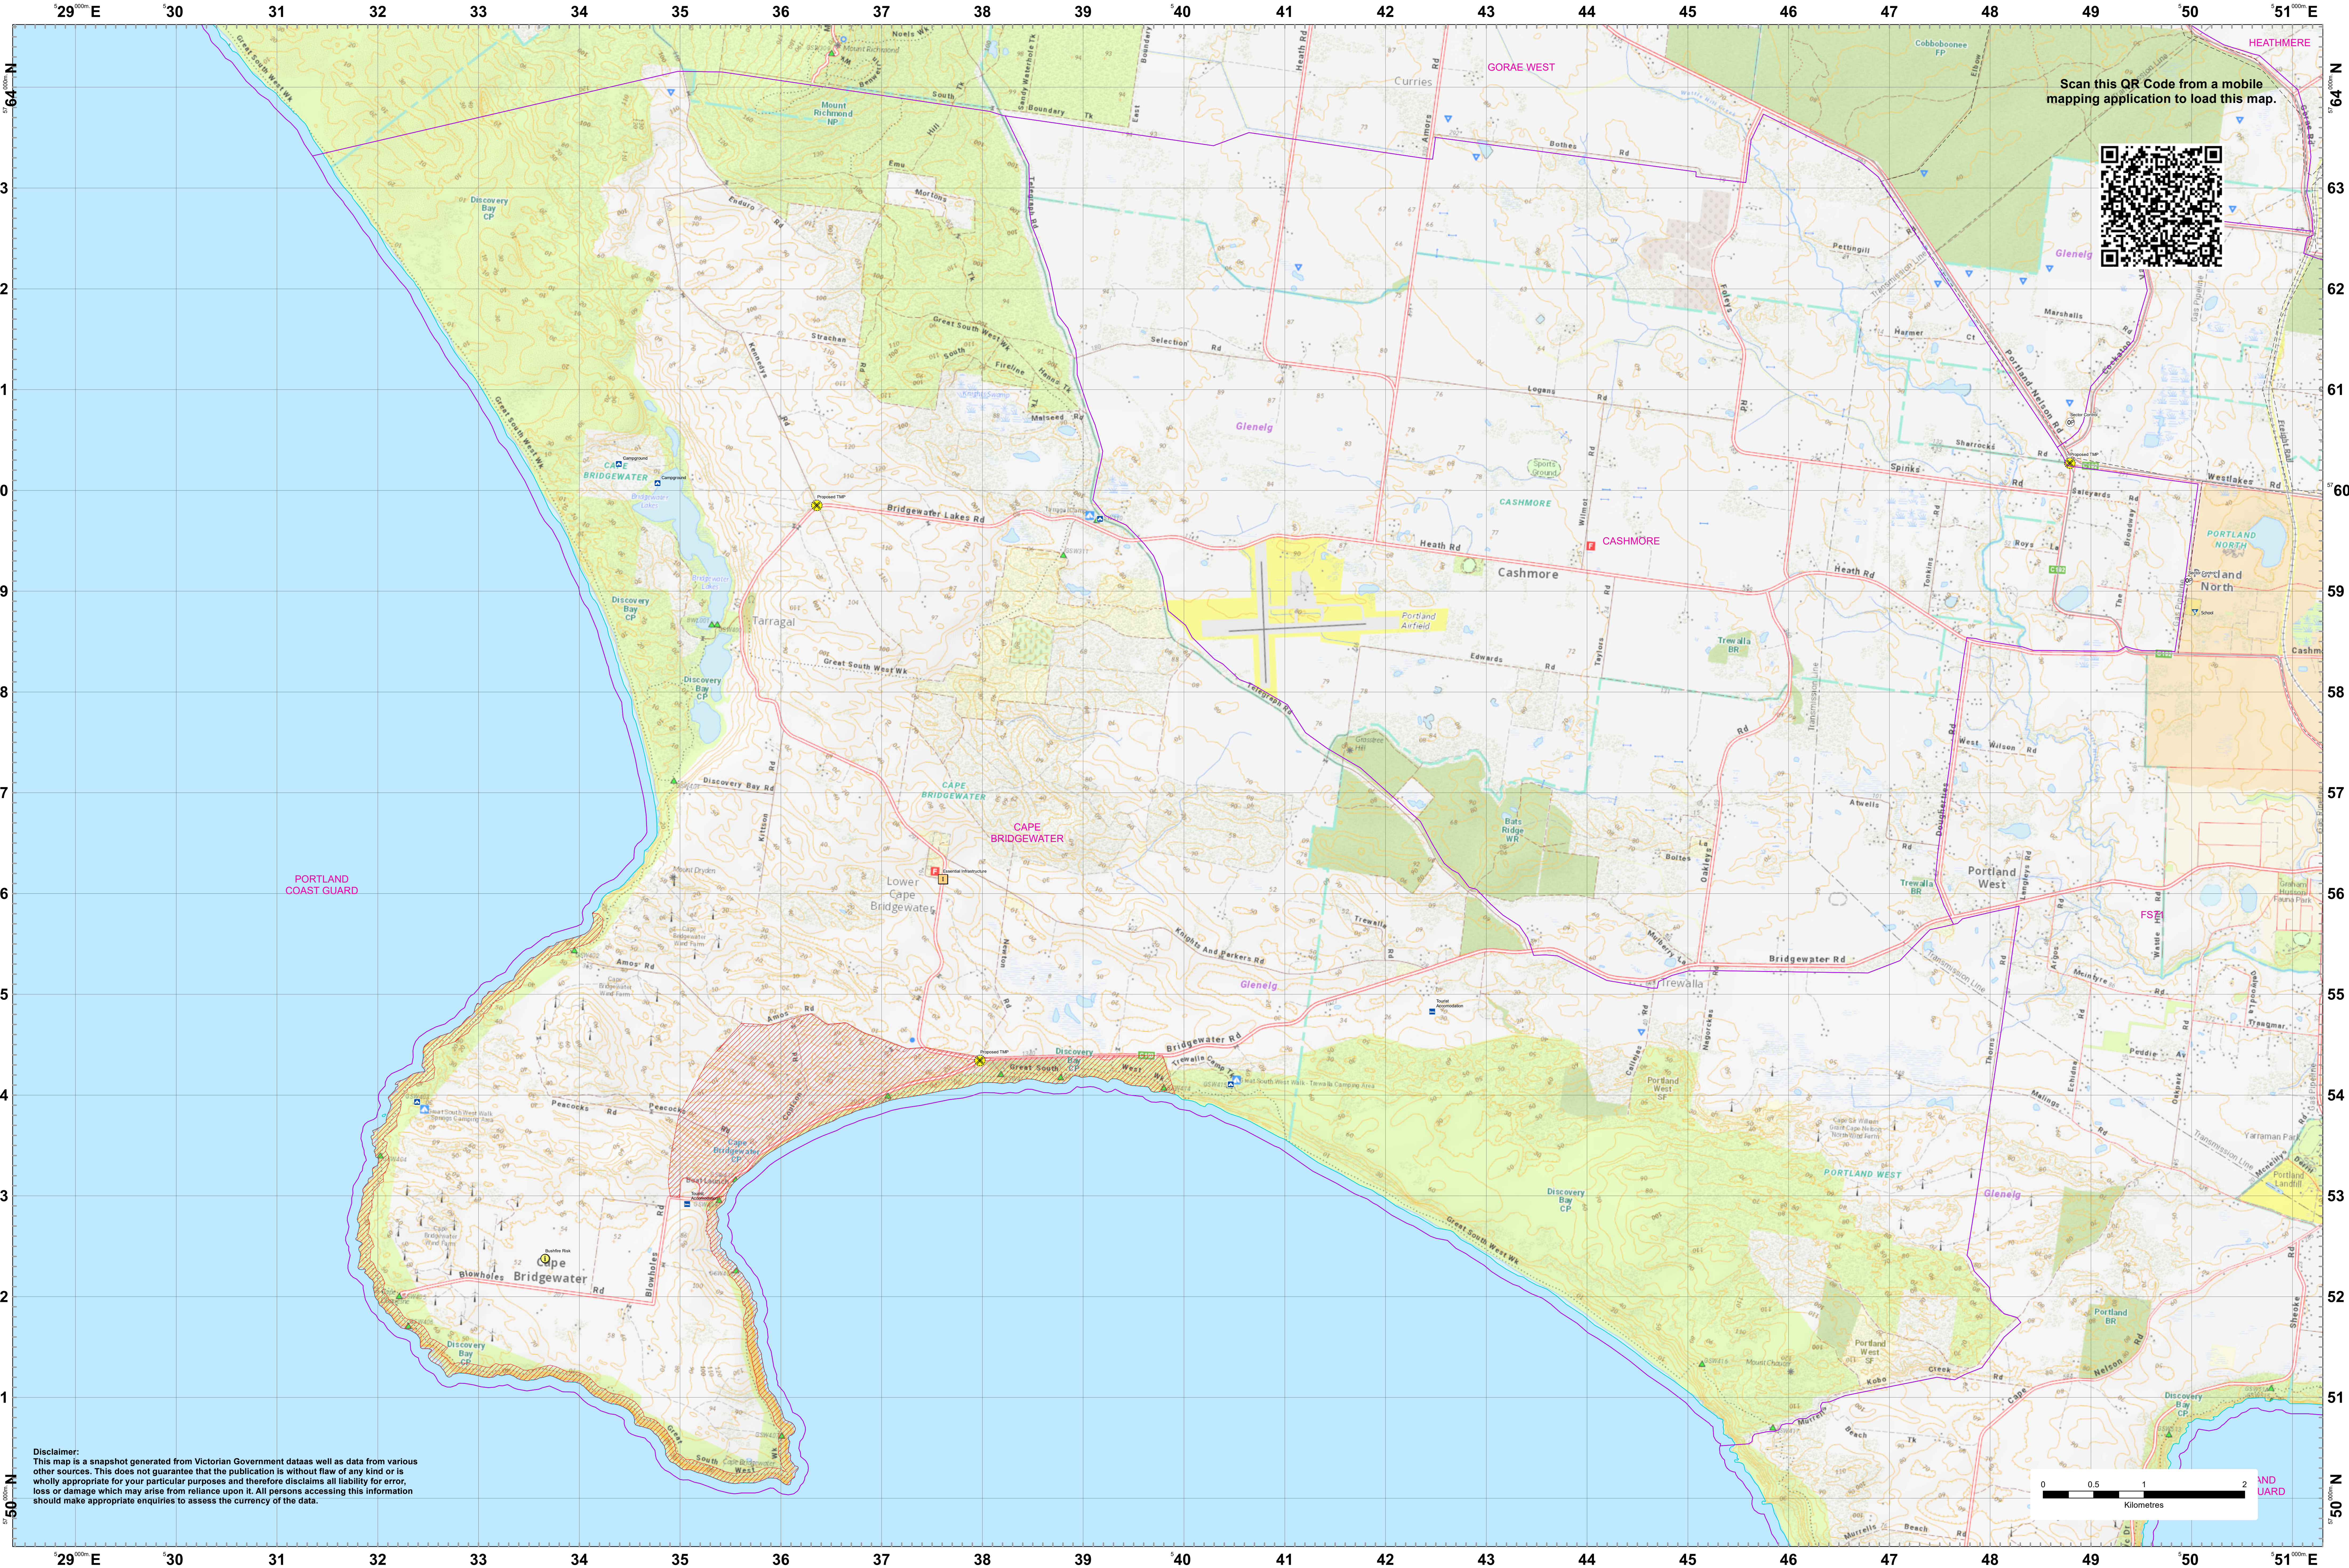

LRD Map: CAPE BRIDGEWATER Brigade in District 04

Scan this QR Code from a mobile mapping application to load this map.