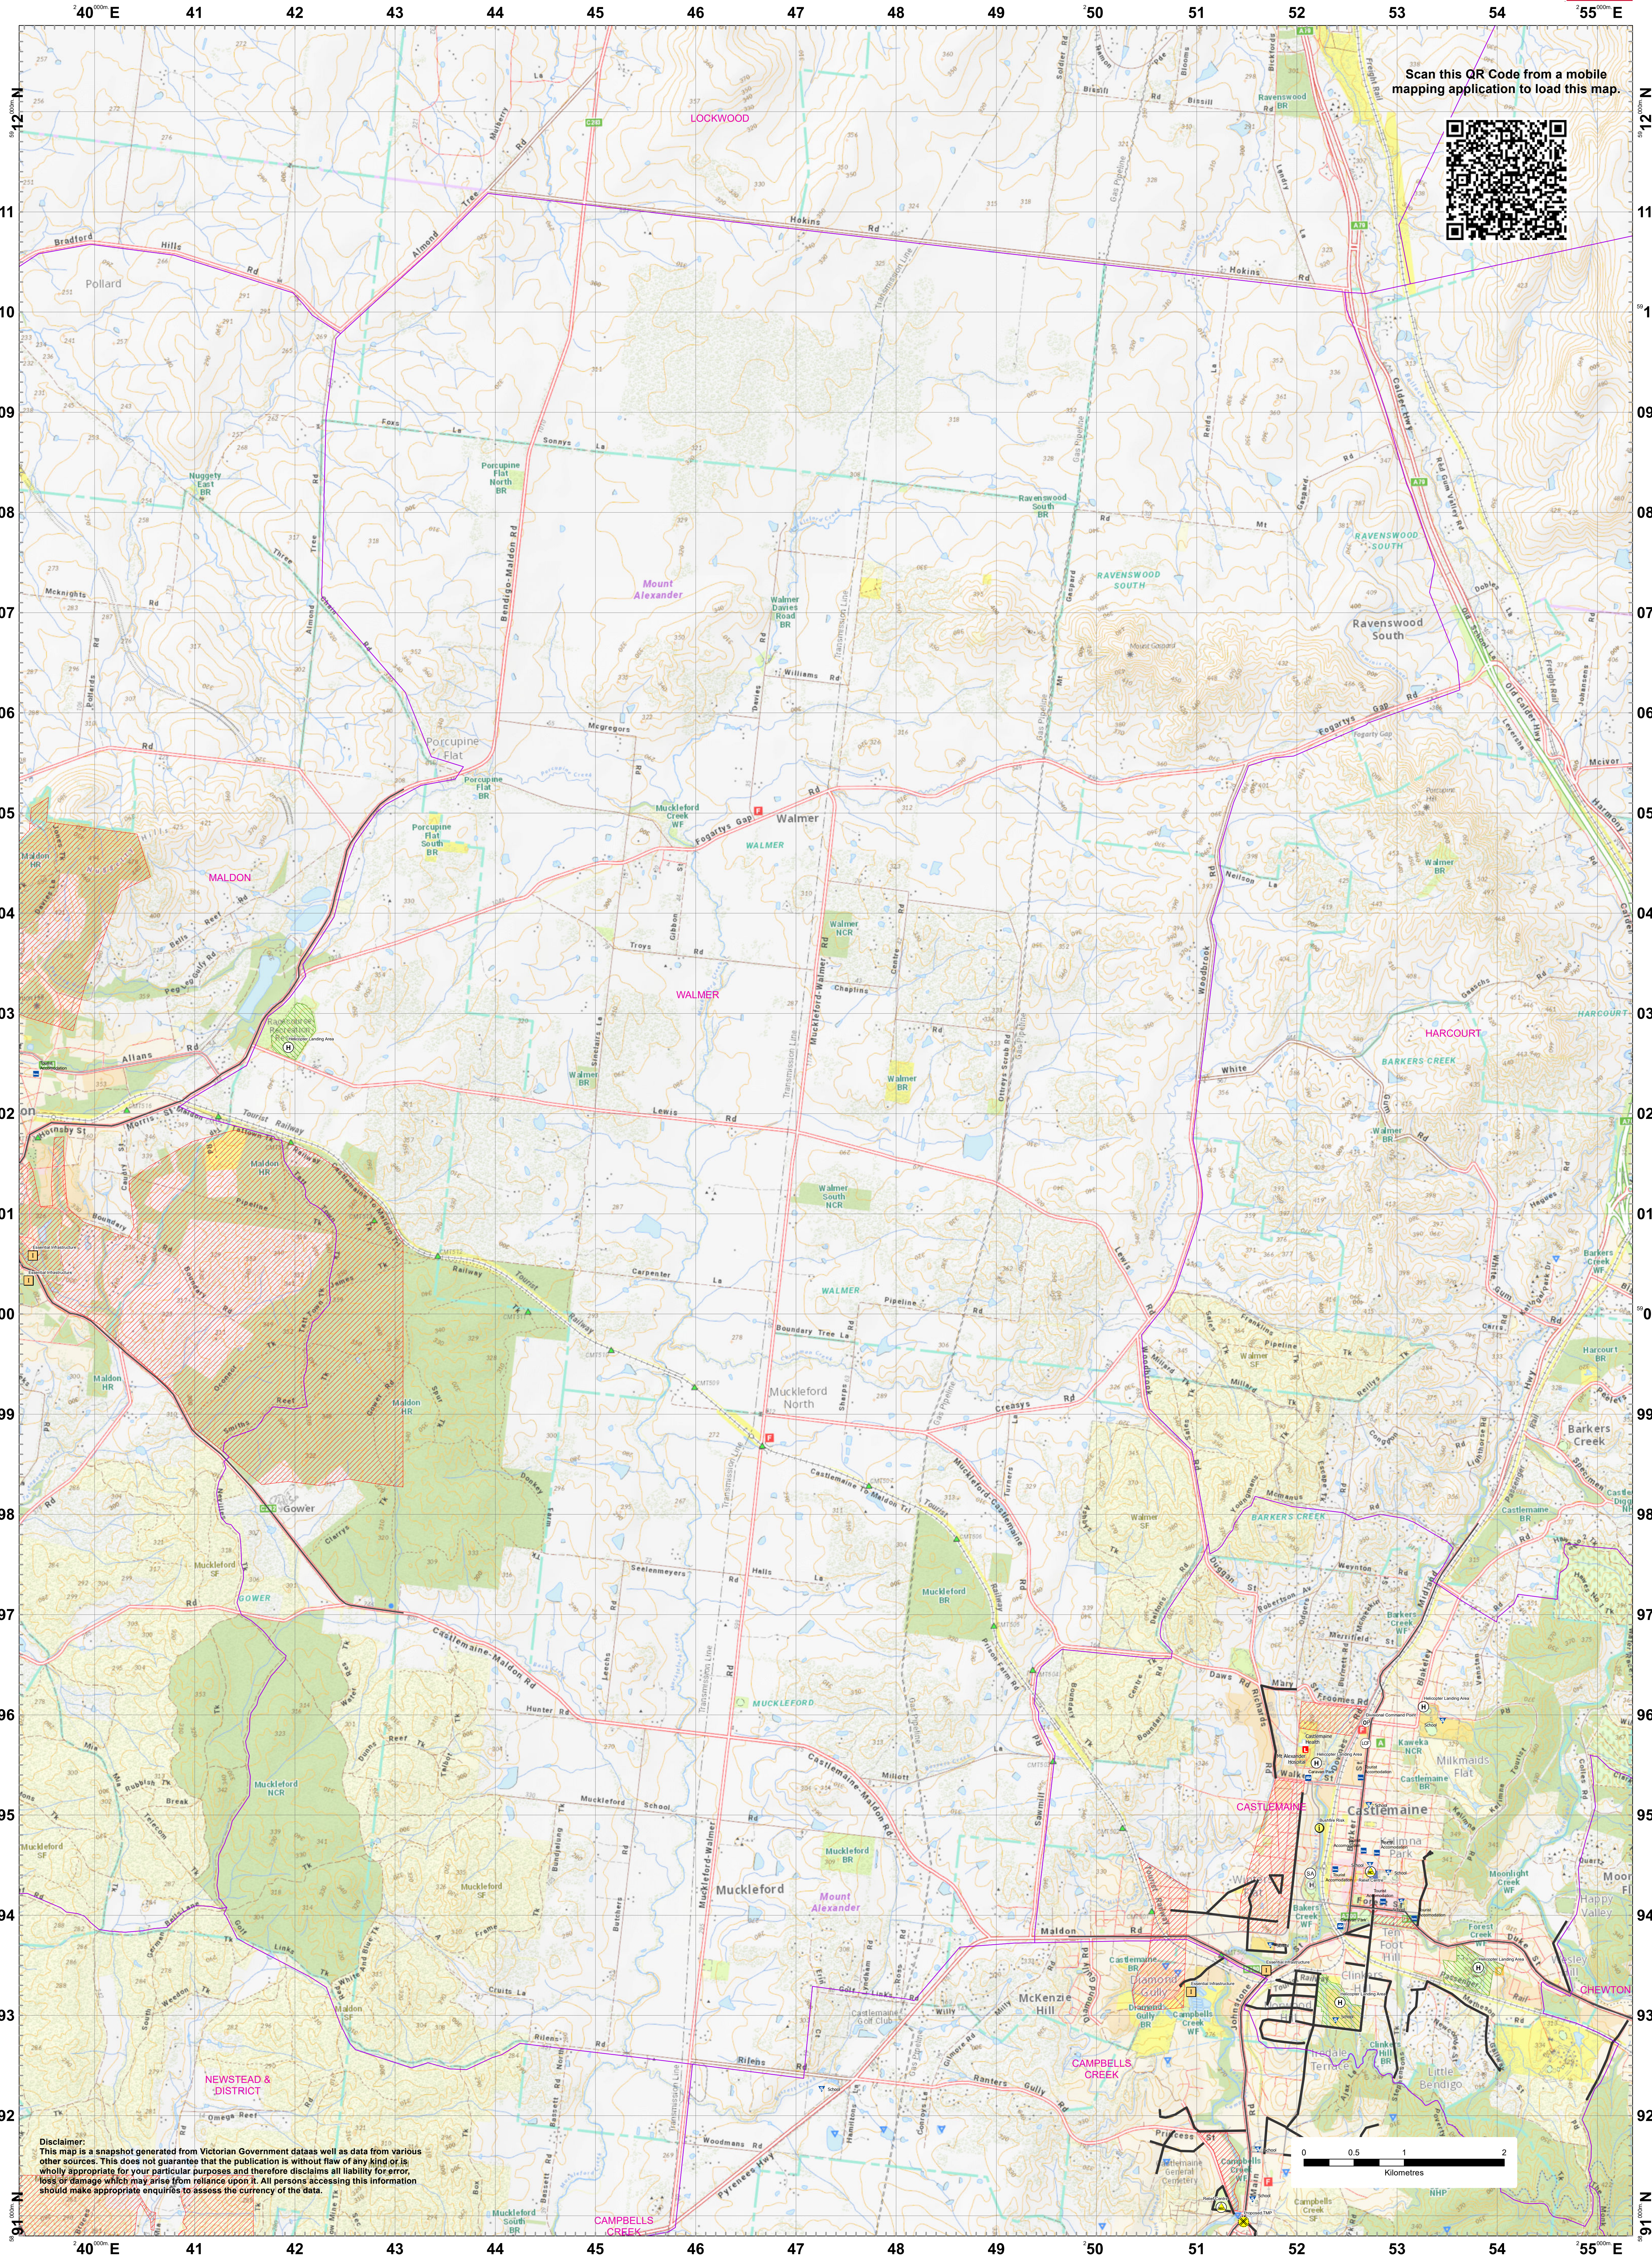

LRD Map: WALMER Brigade in District 02

Scan this QR Code from a mobile mapping application to load this map.