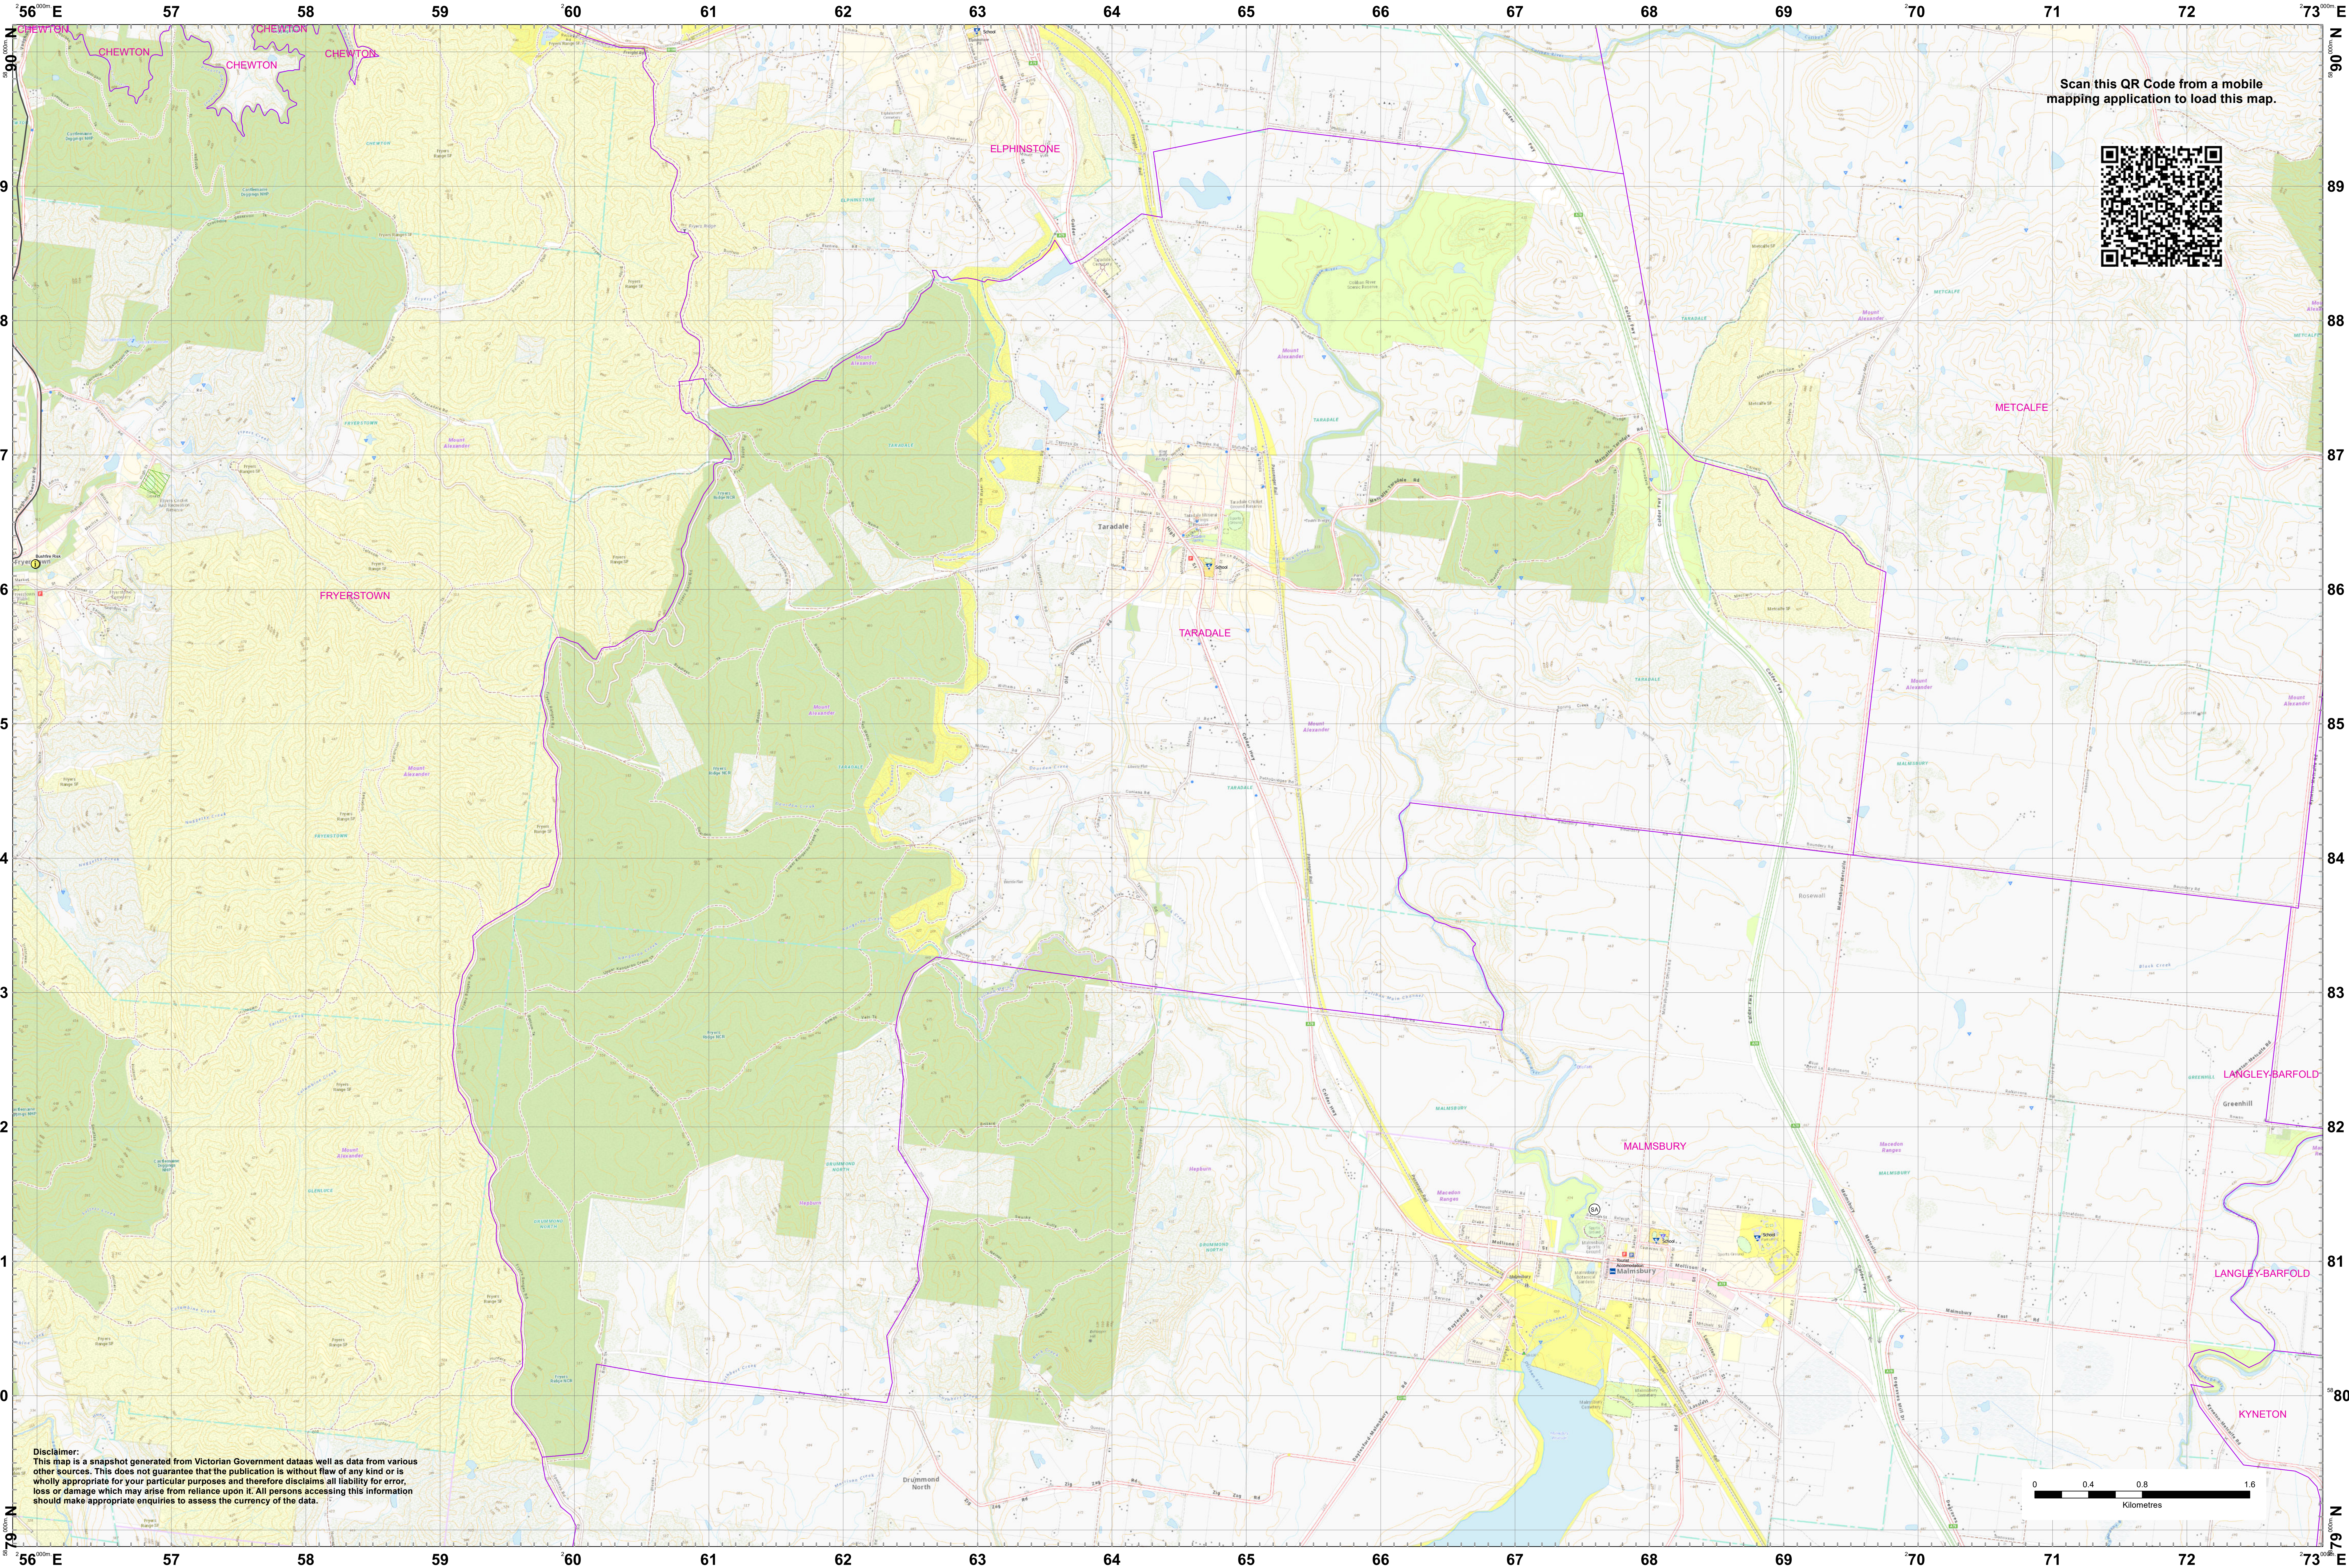

LRD Map: TARADALE Brigade in District 02

Scan this QR Code from a mobile mapping application to load this map.