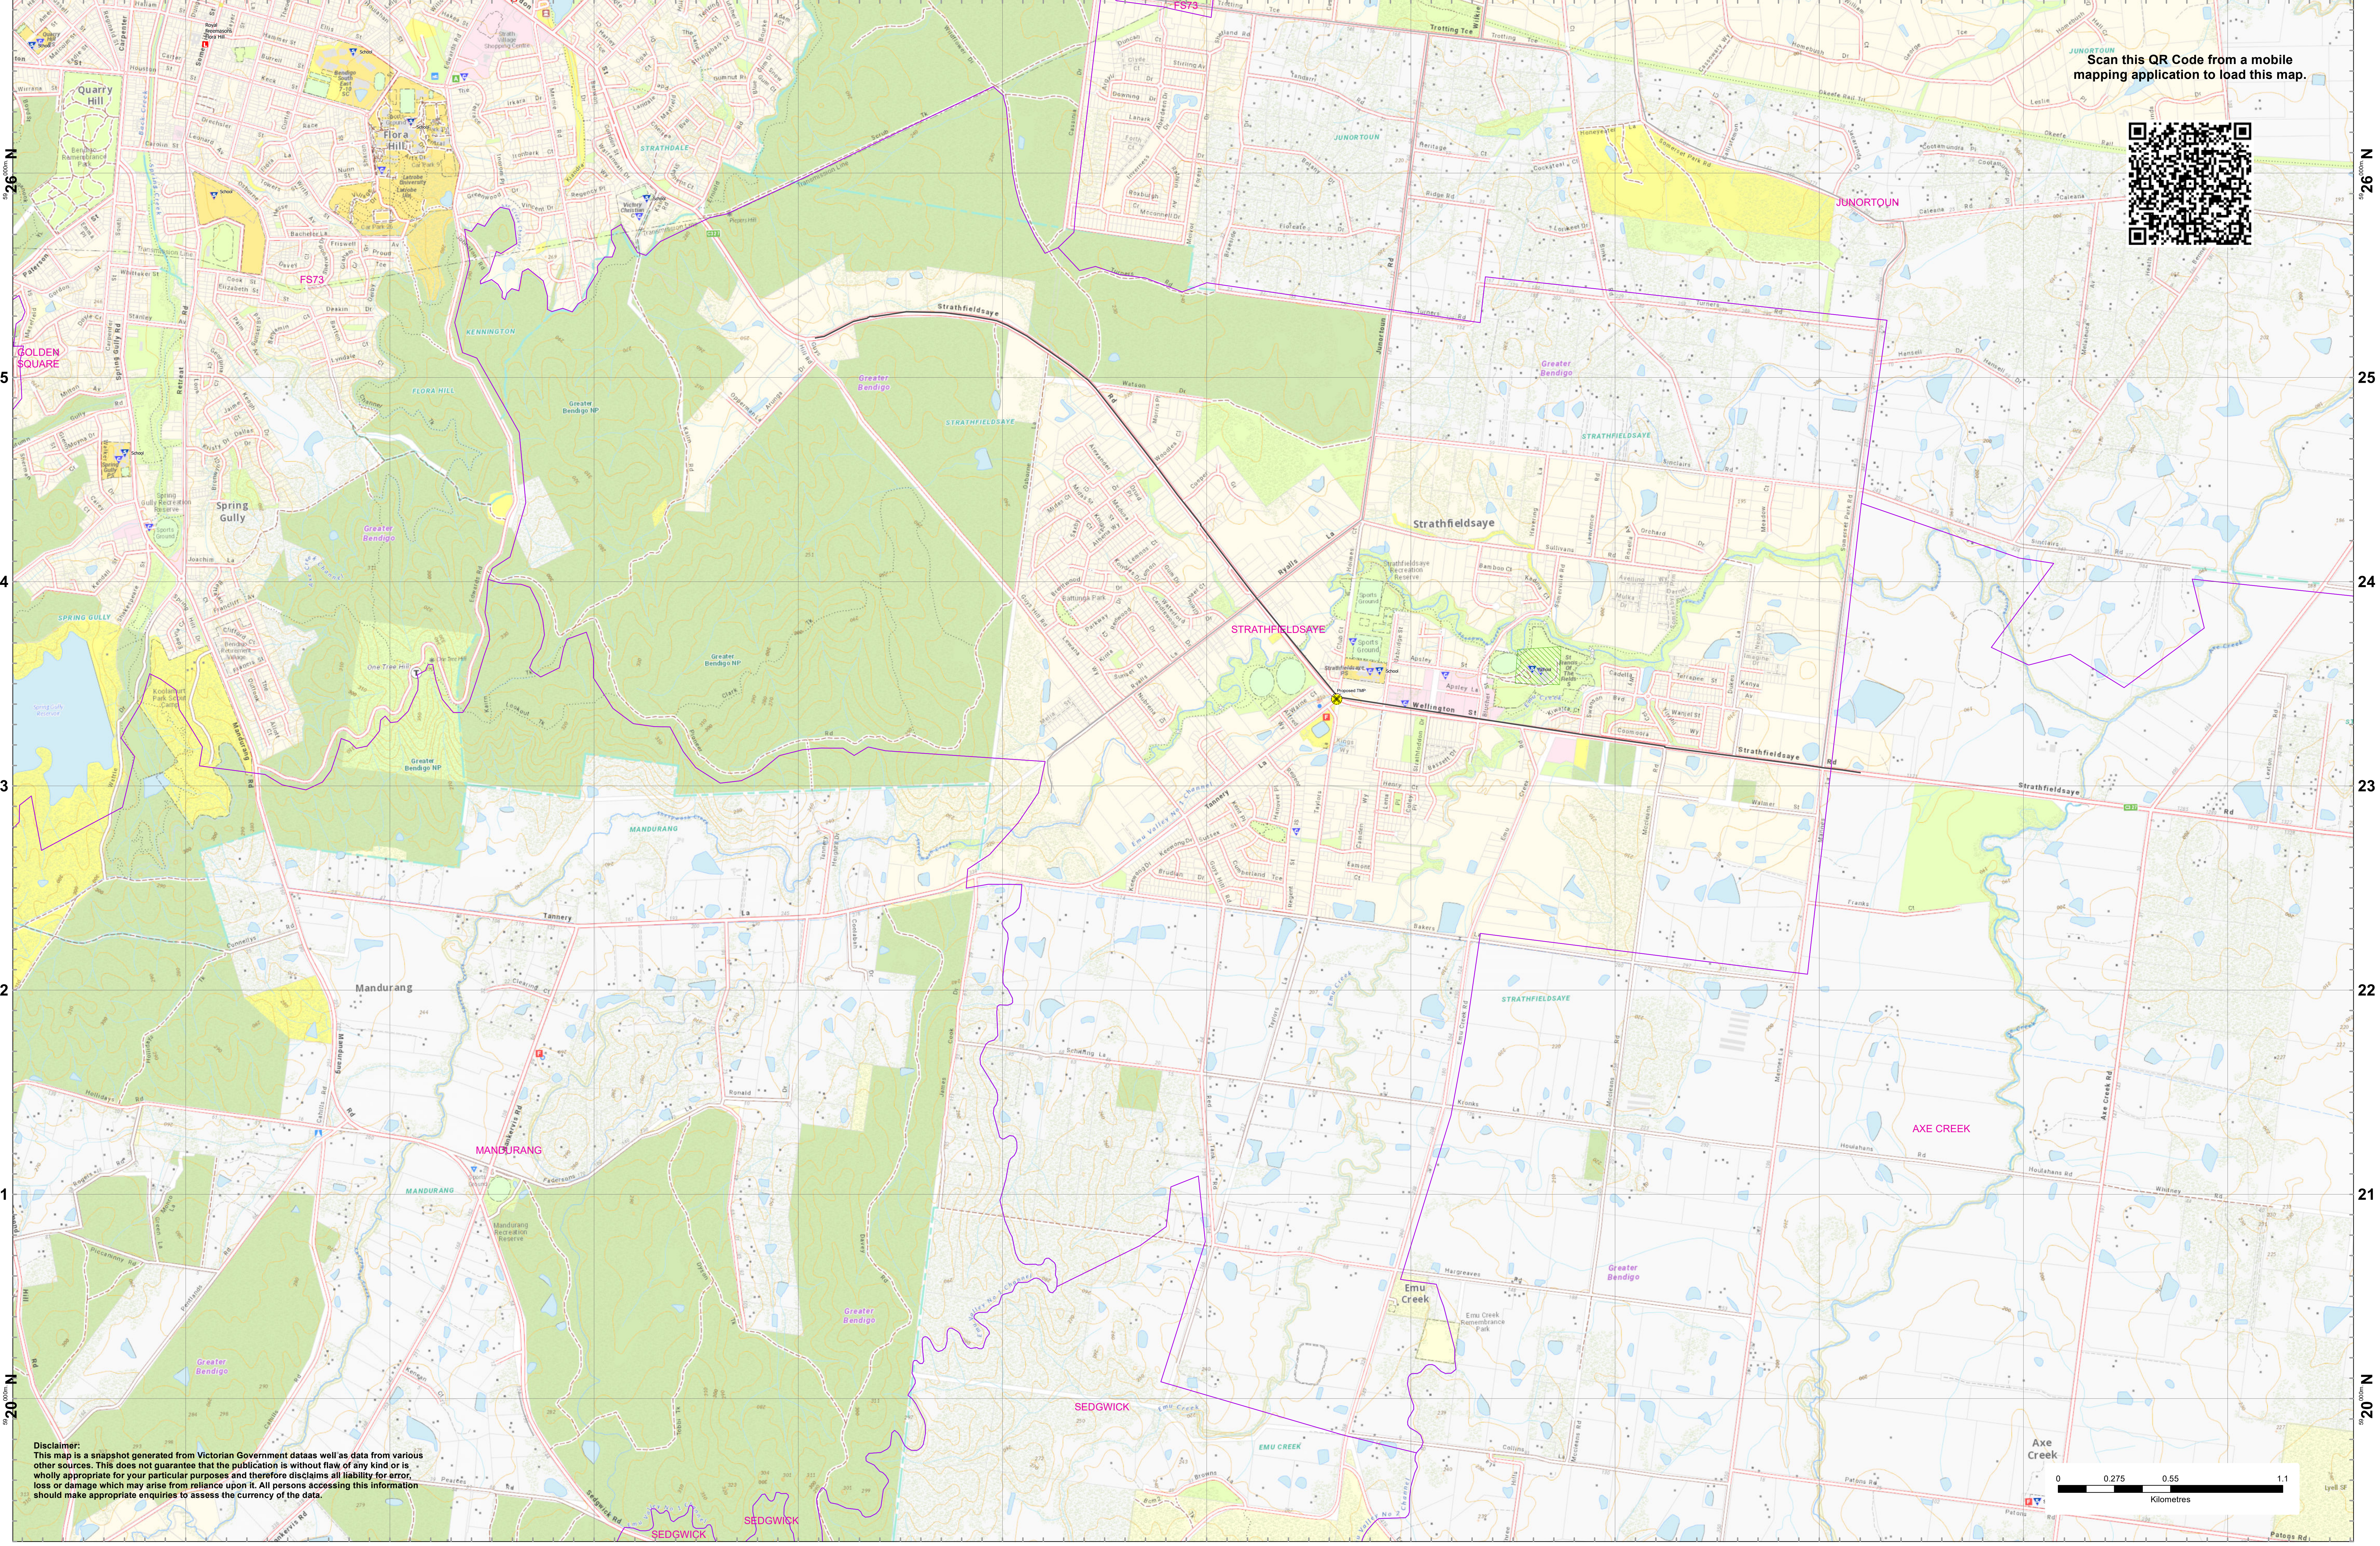

58°00'00" E 59 60 61 62 63 64 65 66 67 68°00'00" E

Scan this QR Code from a mobile mapping application to load this map.