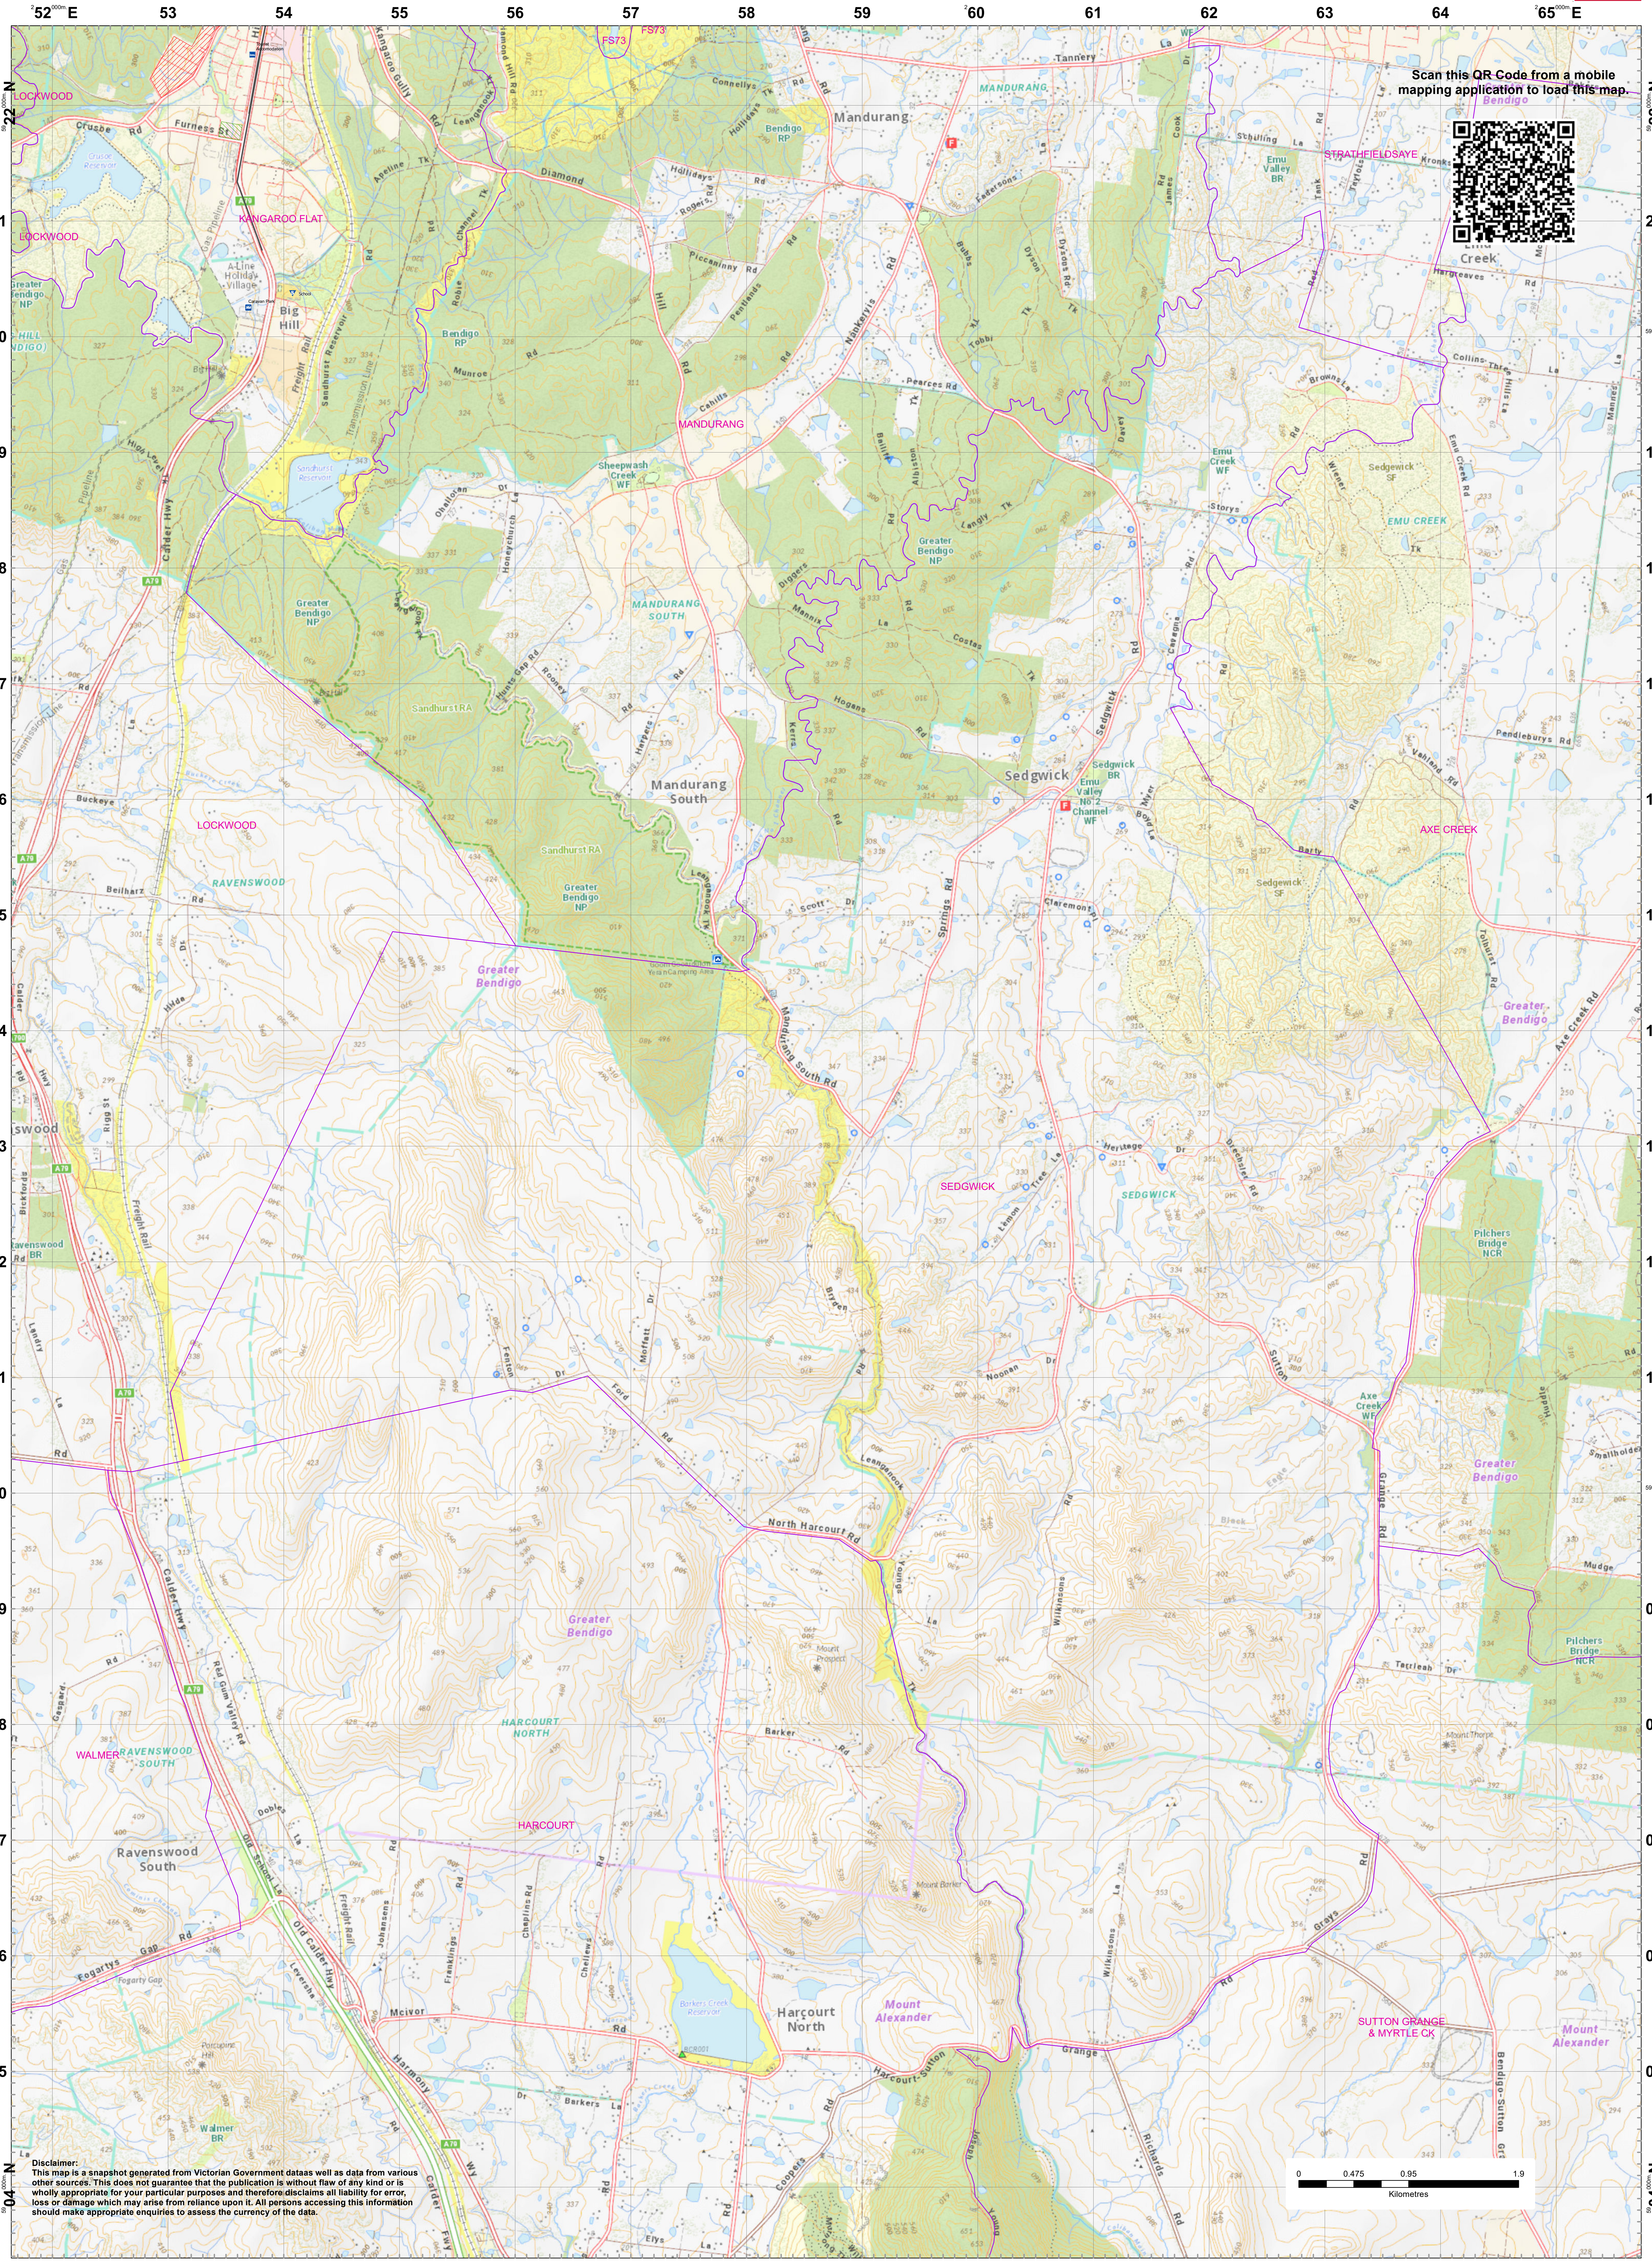

LRD Map: SEDGWICK Brigade in District 02

Scan this QR Code from a mobile mapping application to load this map.