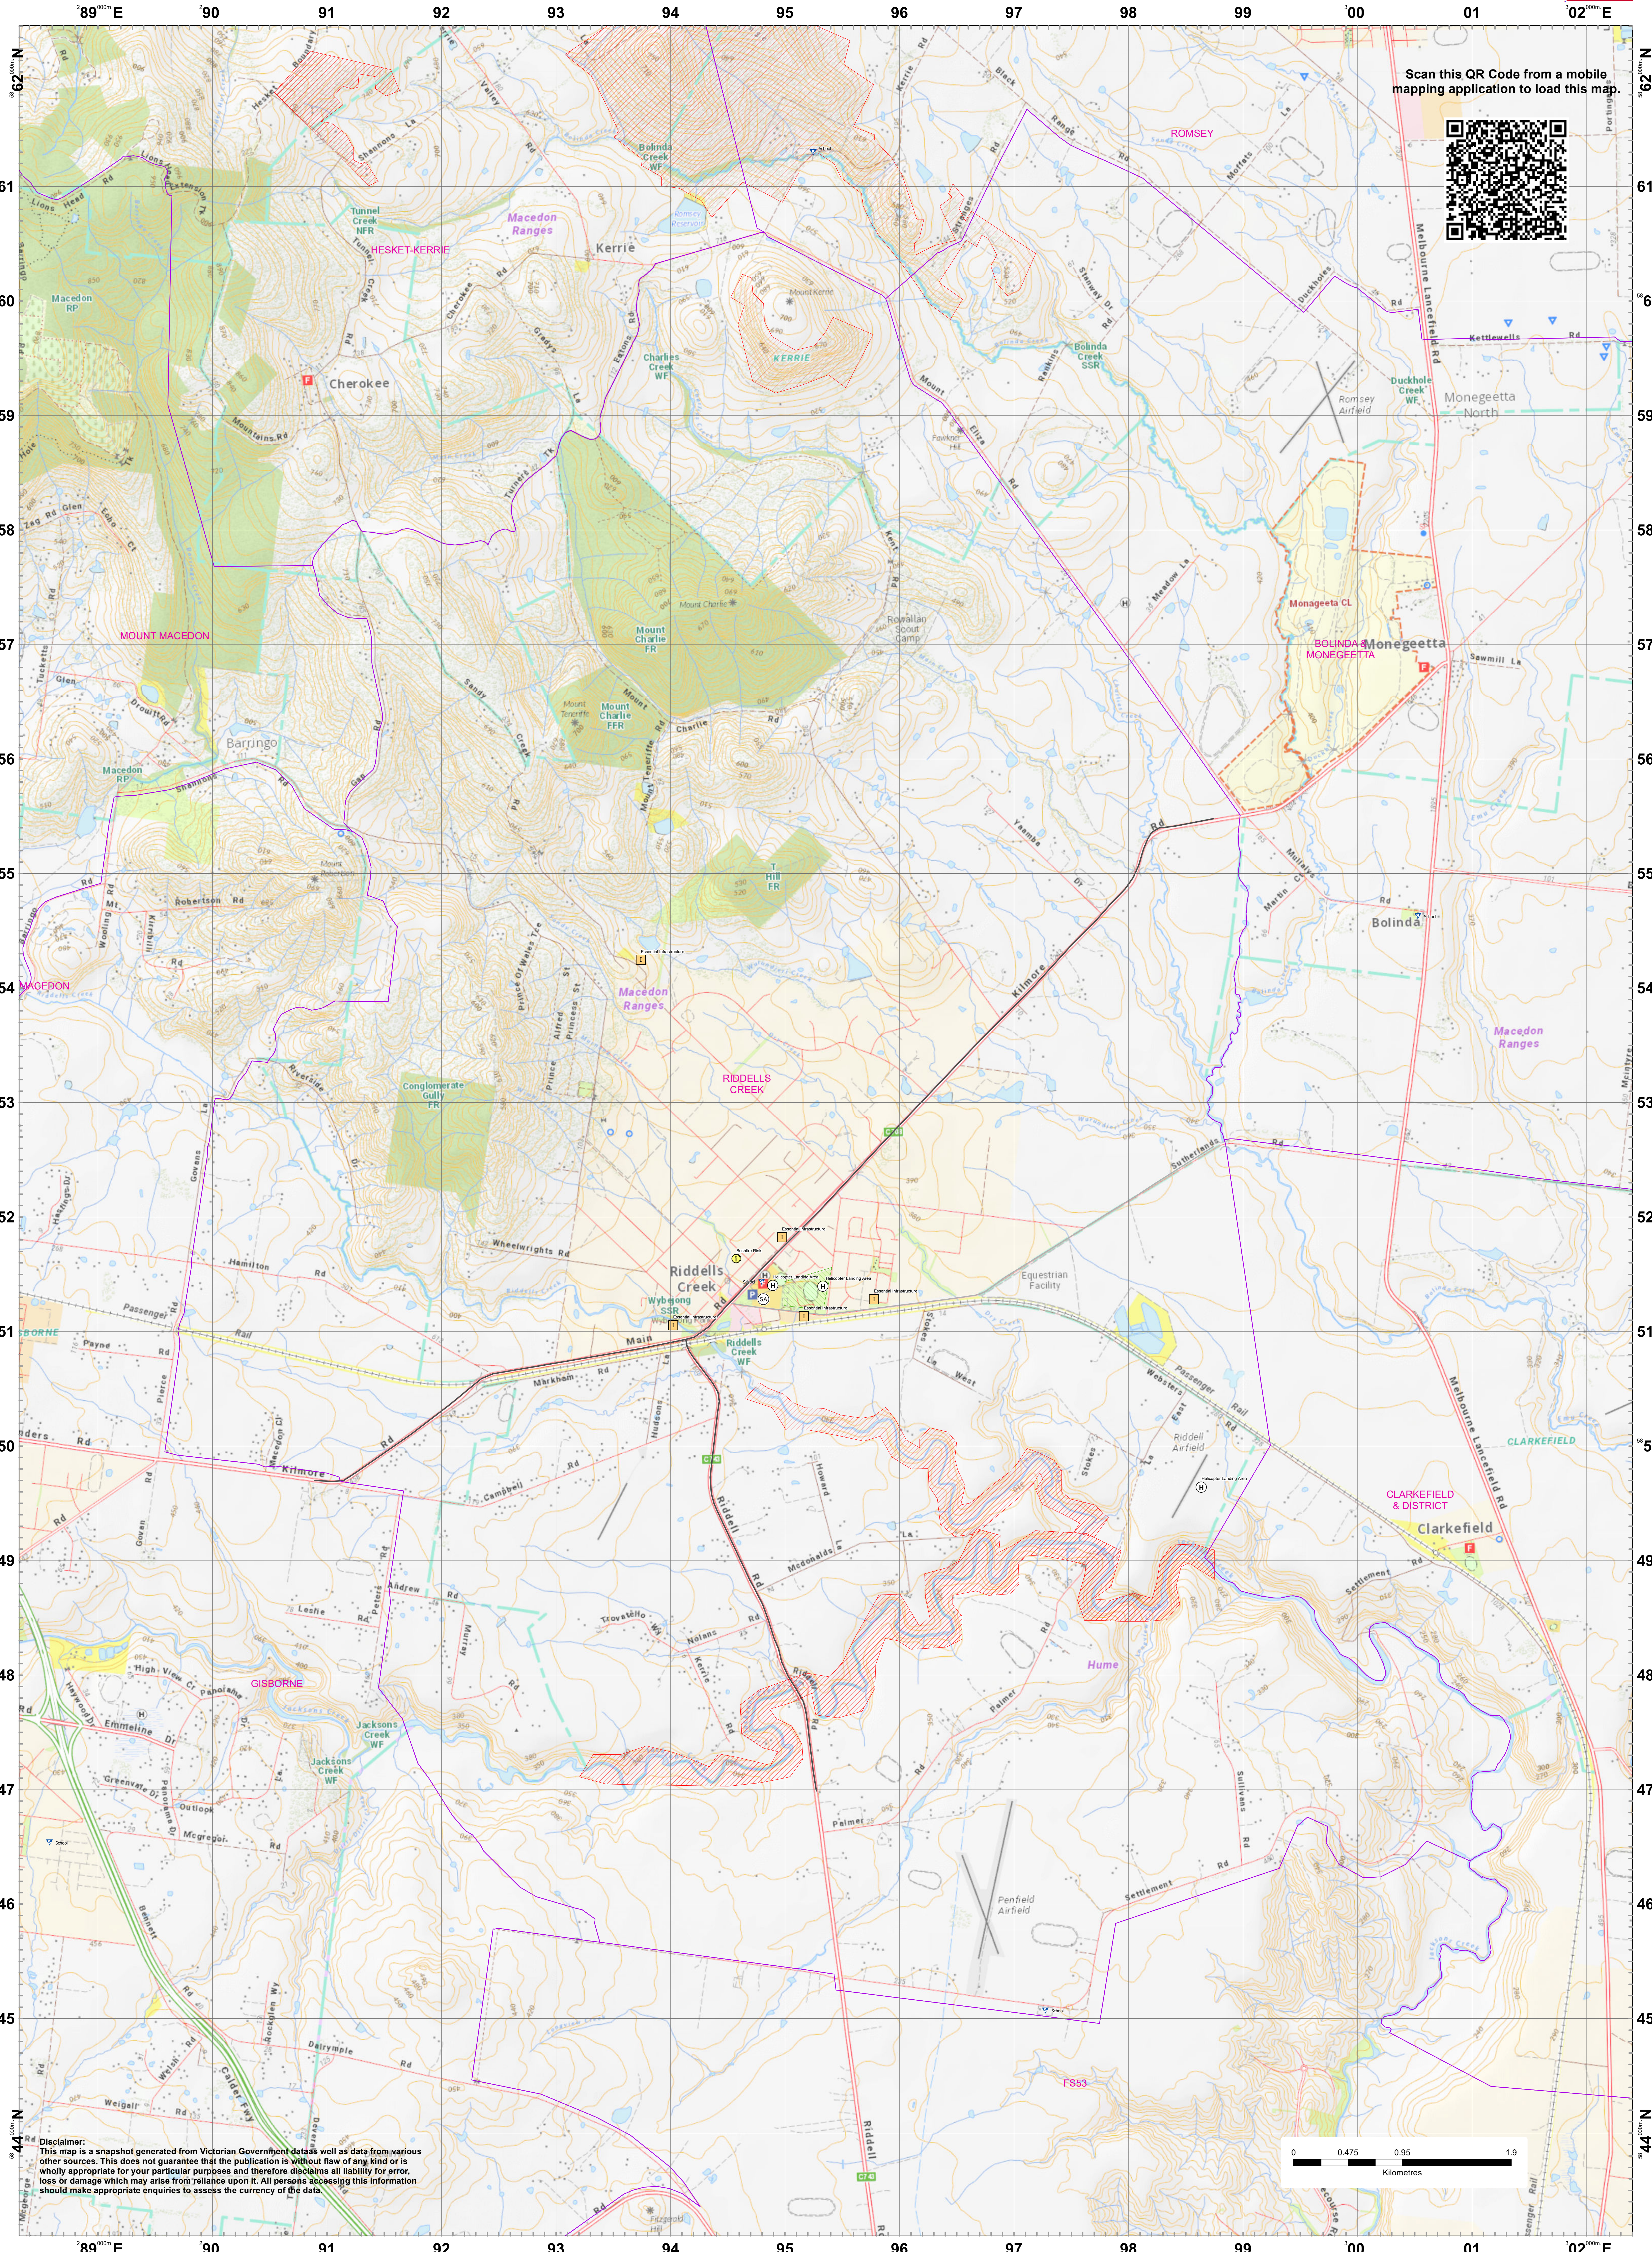

LRD Map: RIDDELLS CREEK Brigade in District 02

Scan this QR Code from a mobile mapping application to load this map.