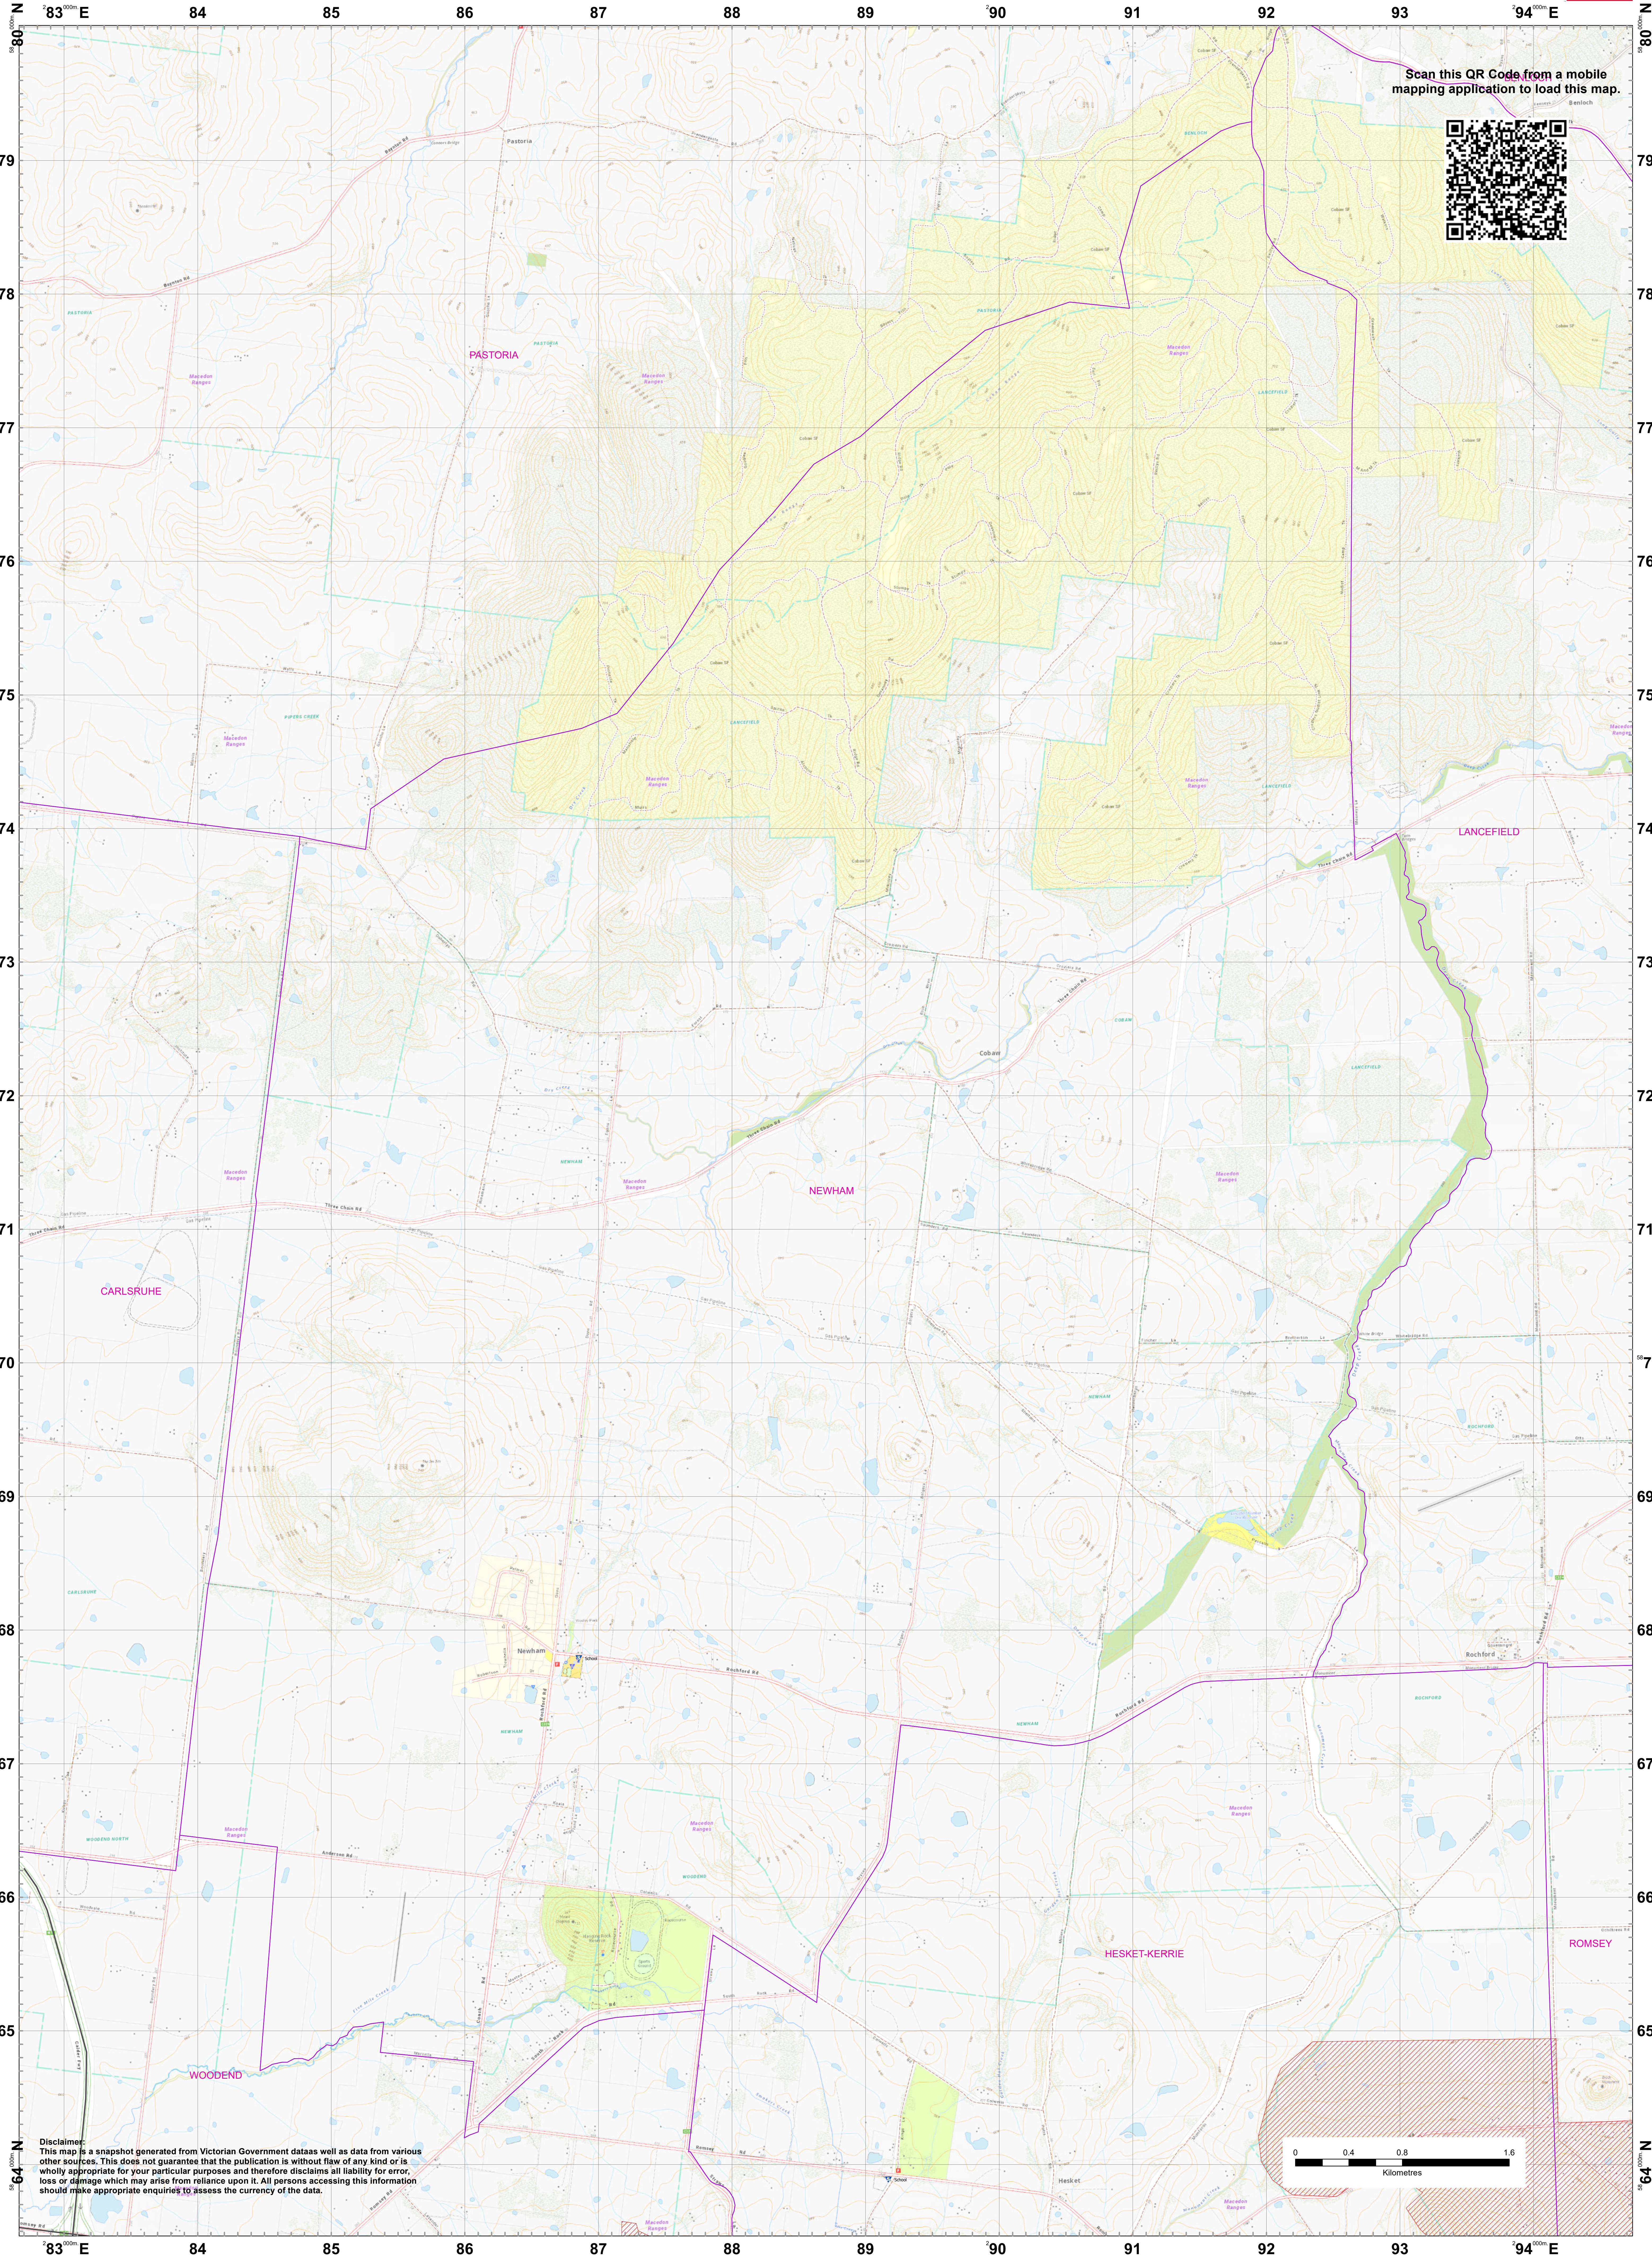

LRD Map: NEWHAM Brigade in District 02

Scan this QR Code from a mobile mapping application to load this map.