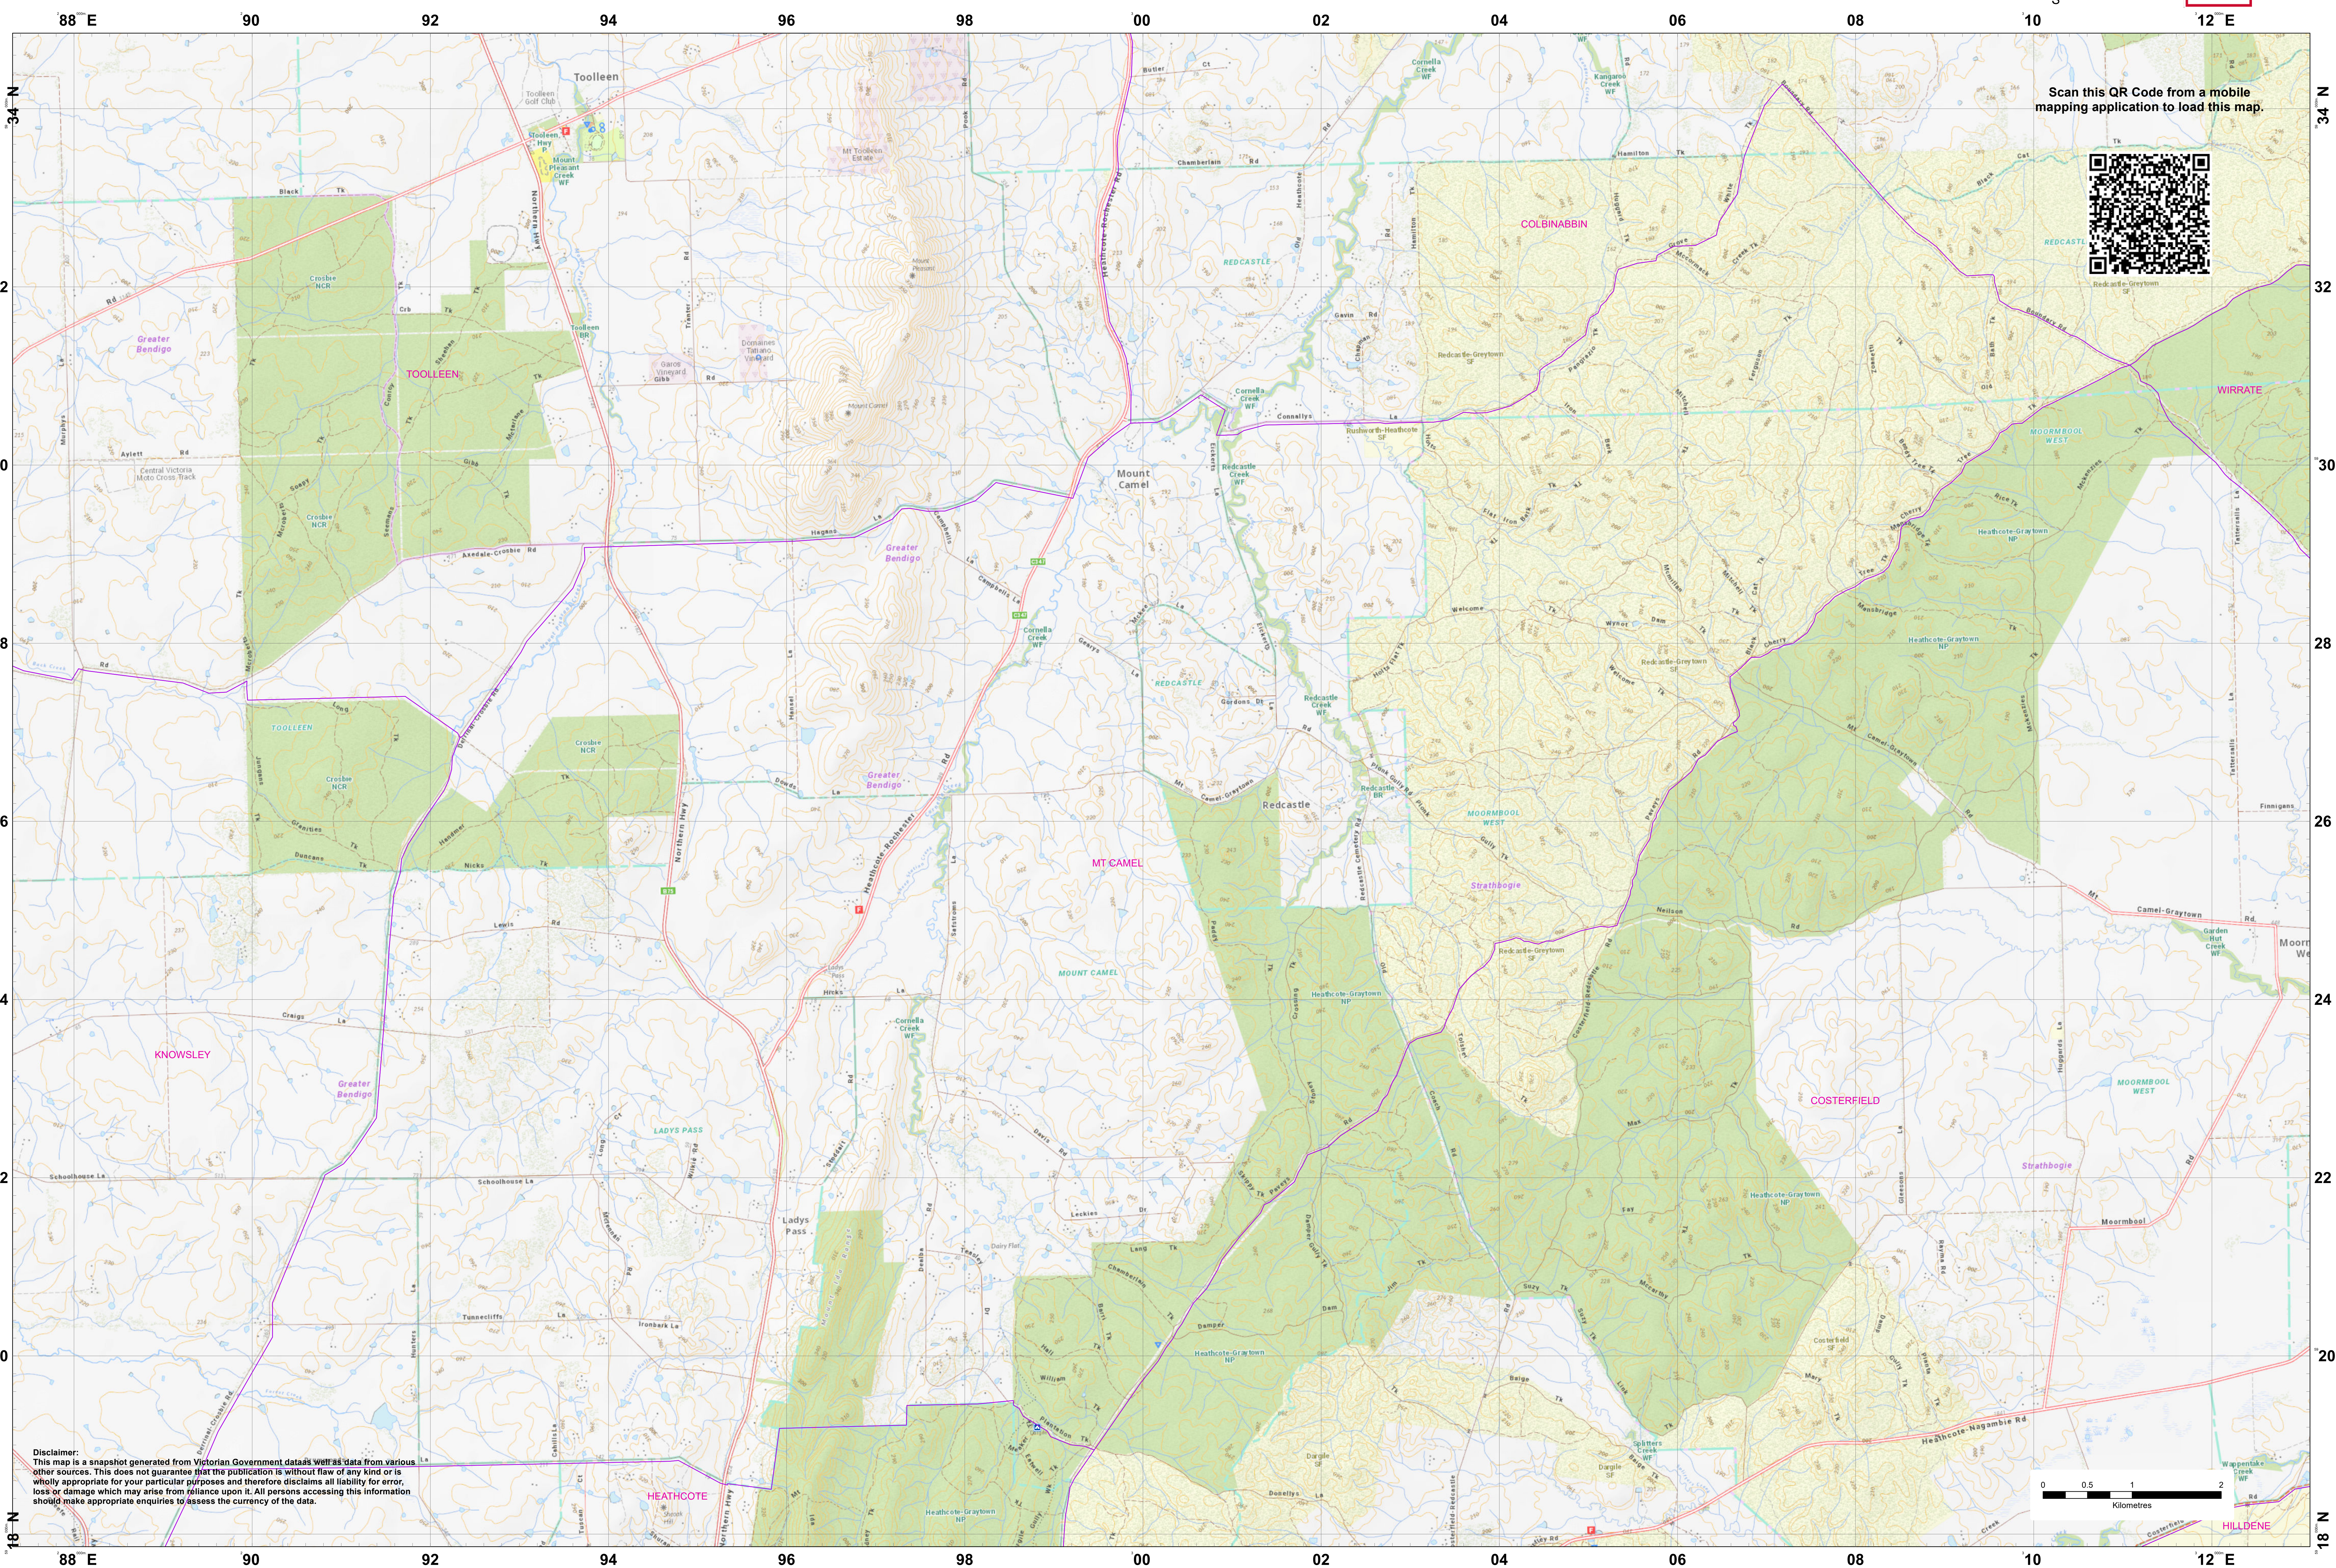

LRD Map: MT CAMEL Brigade in District 02

Scan this QR Code from a mobile mapping application to load this map.