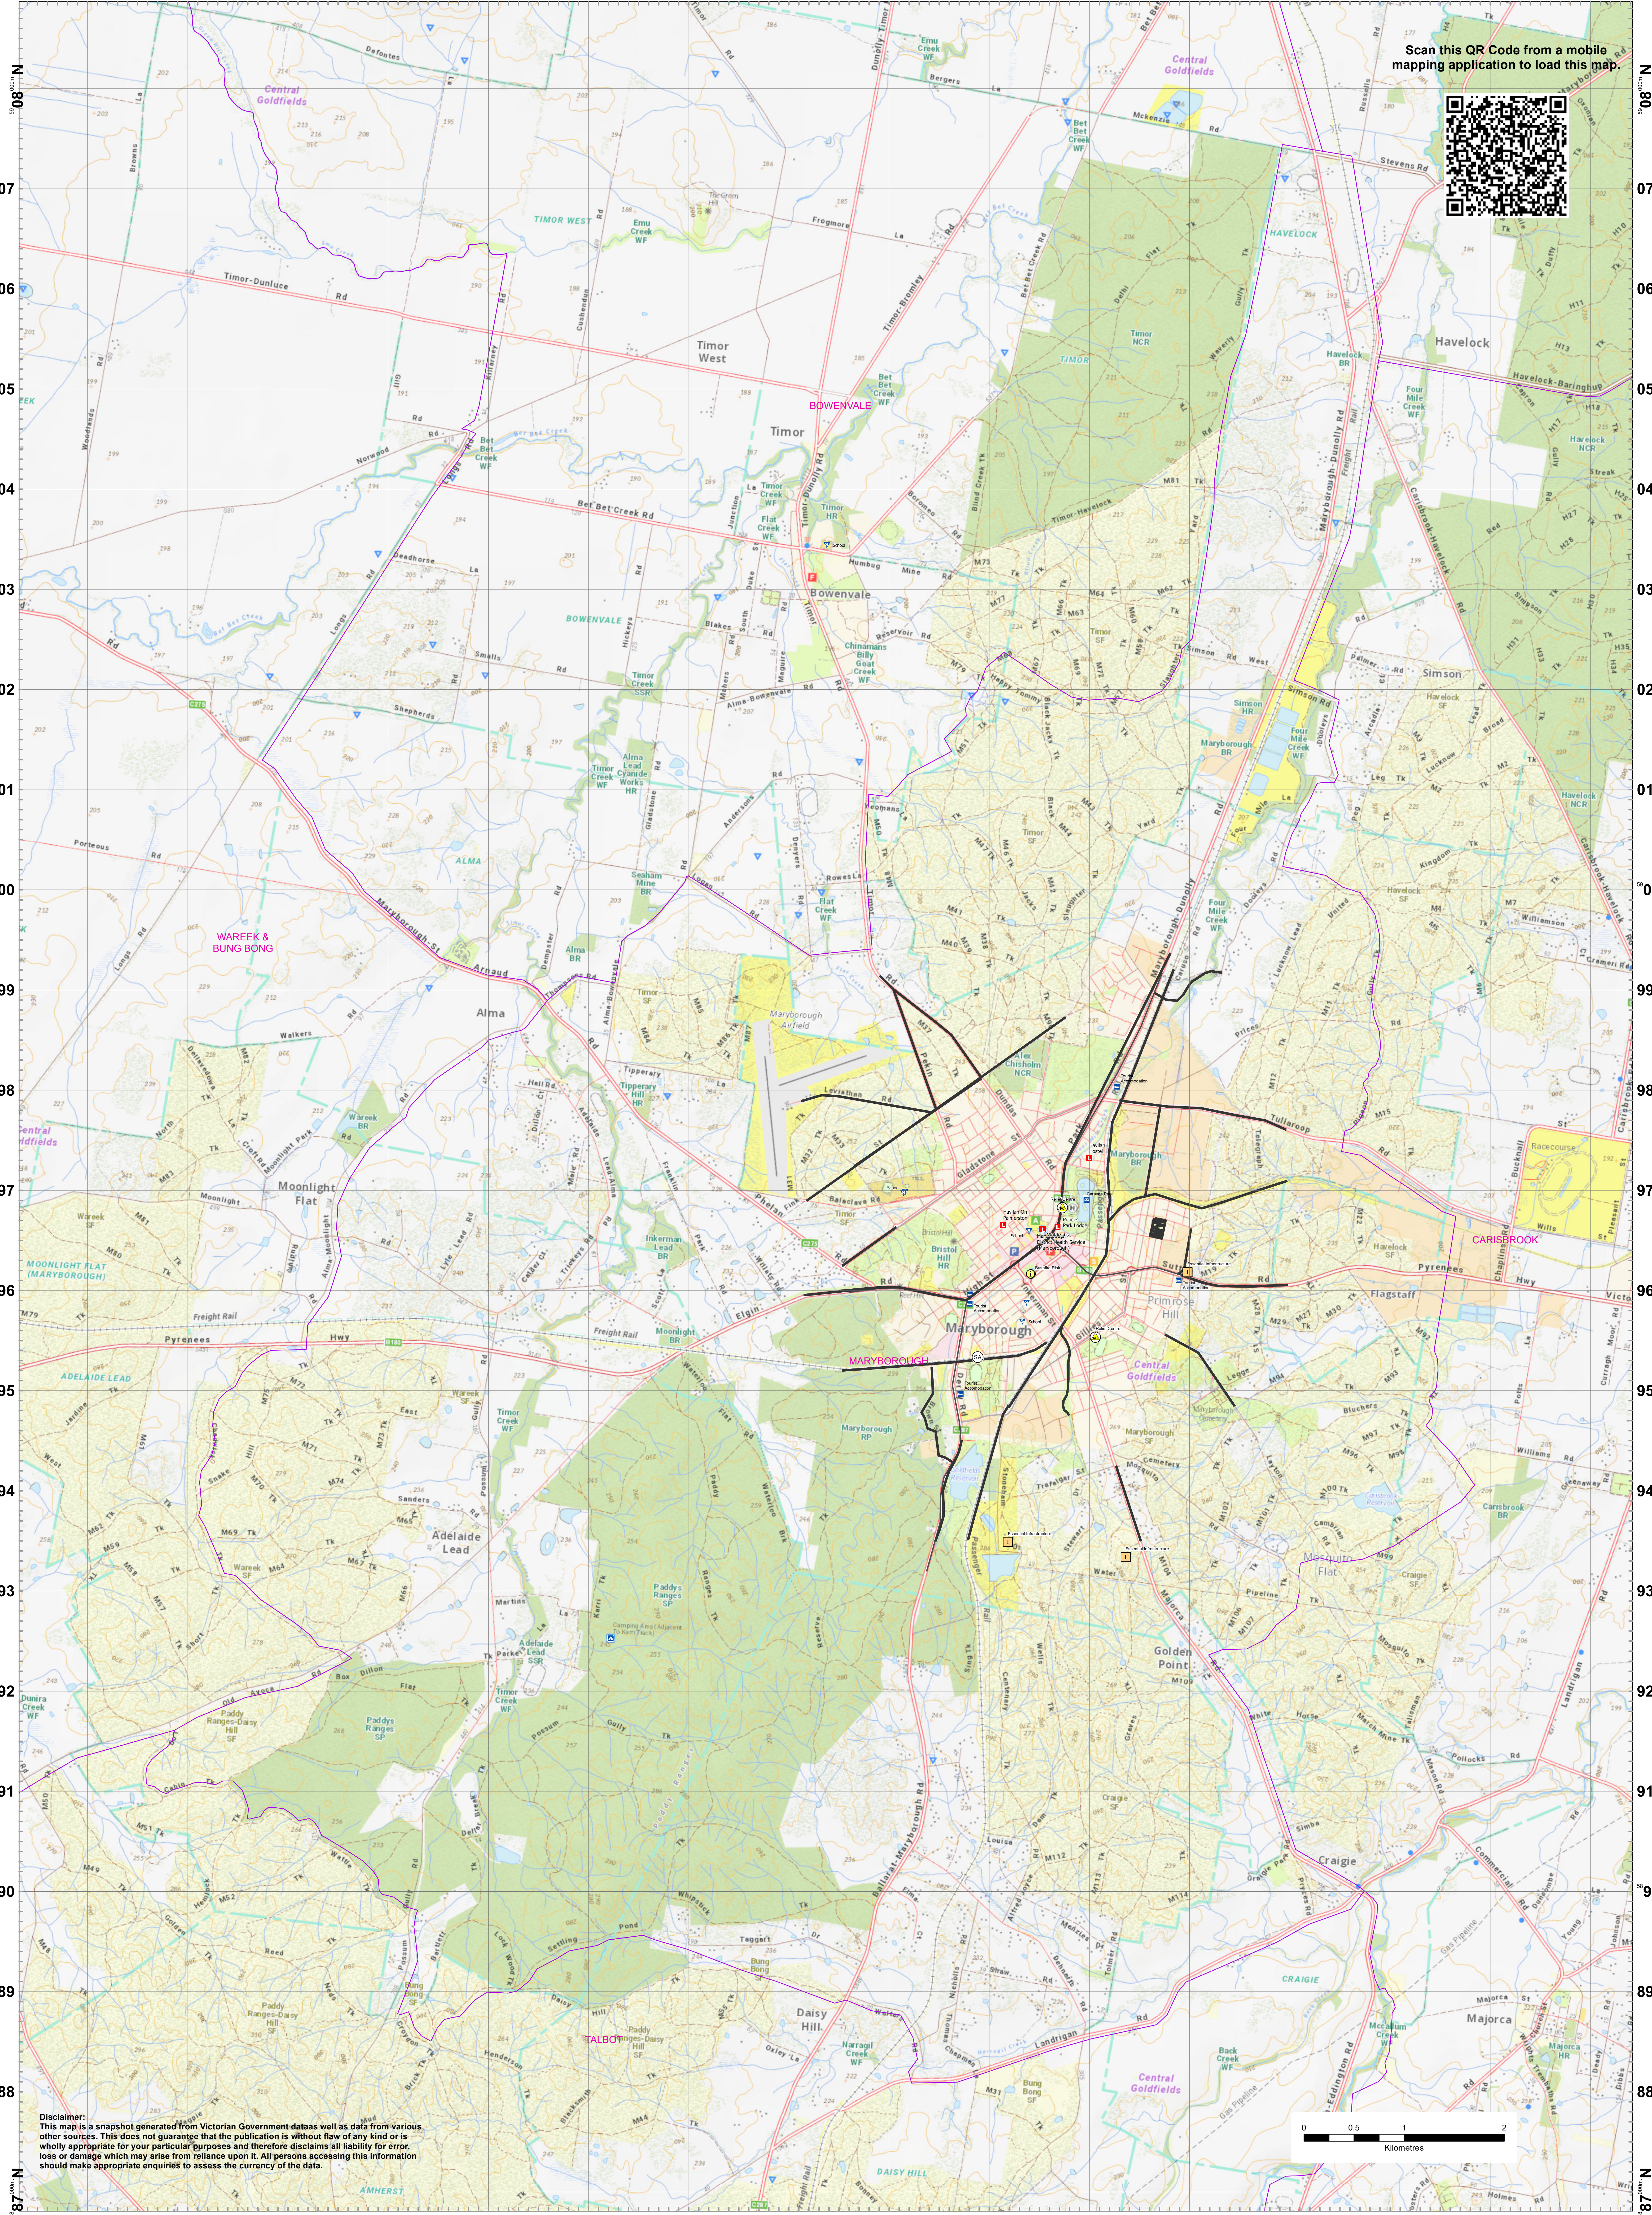

34°E 35 36 37 38 39 40 41 42 43 44 45 46 47 48 49°E

Scan this QR Code from a mobile mapping application to load this map.