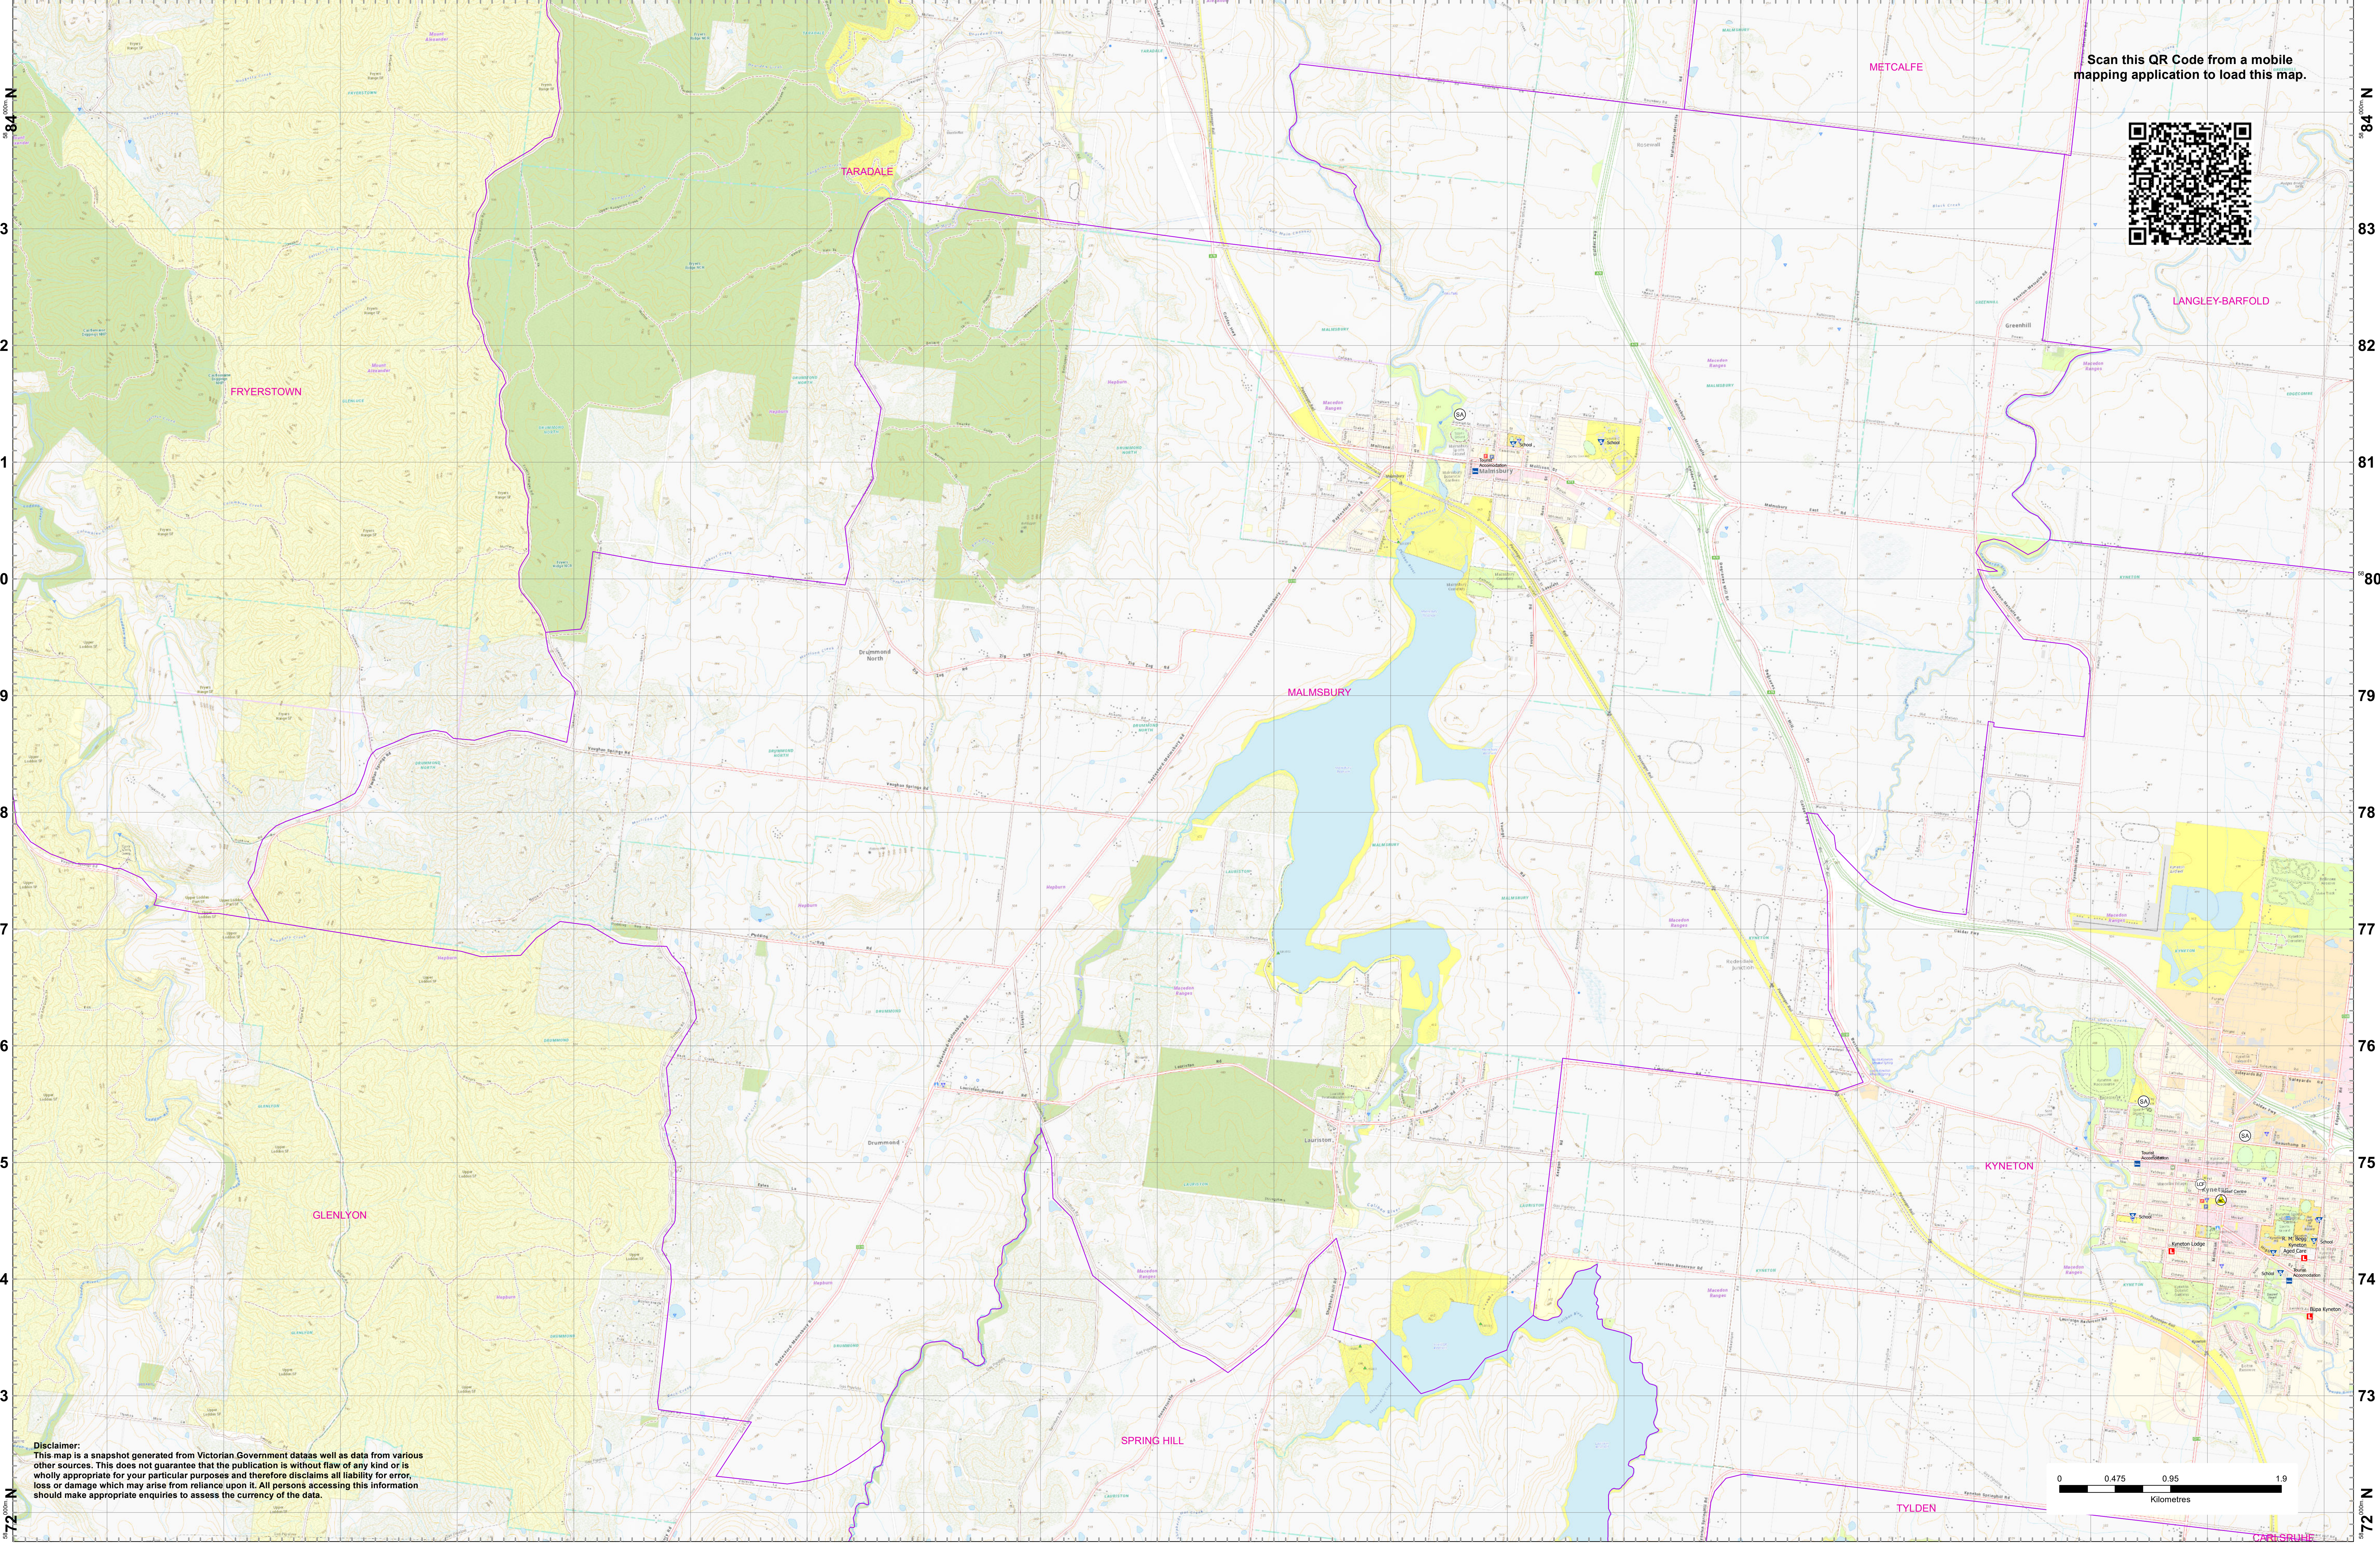

56°00'00" E 57 58 59 60 61 62 63 64 65 66 67 68 69 70 71 72 73 74 75°00'00" E

Scan this QR Code from a mobile mapping application to load this map.