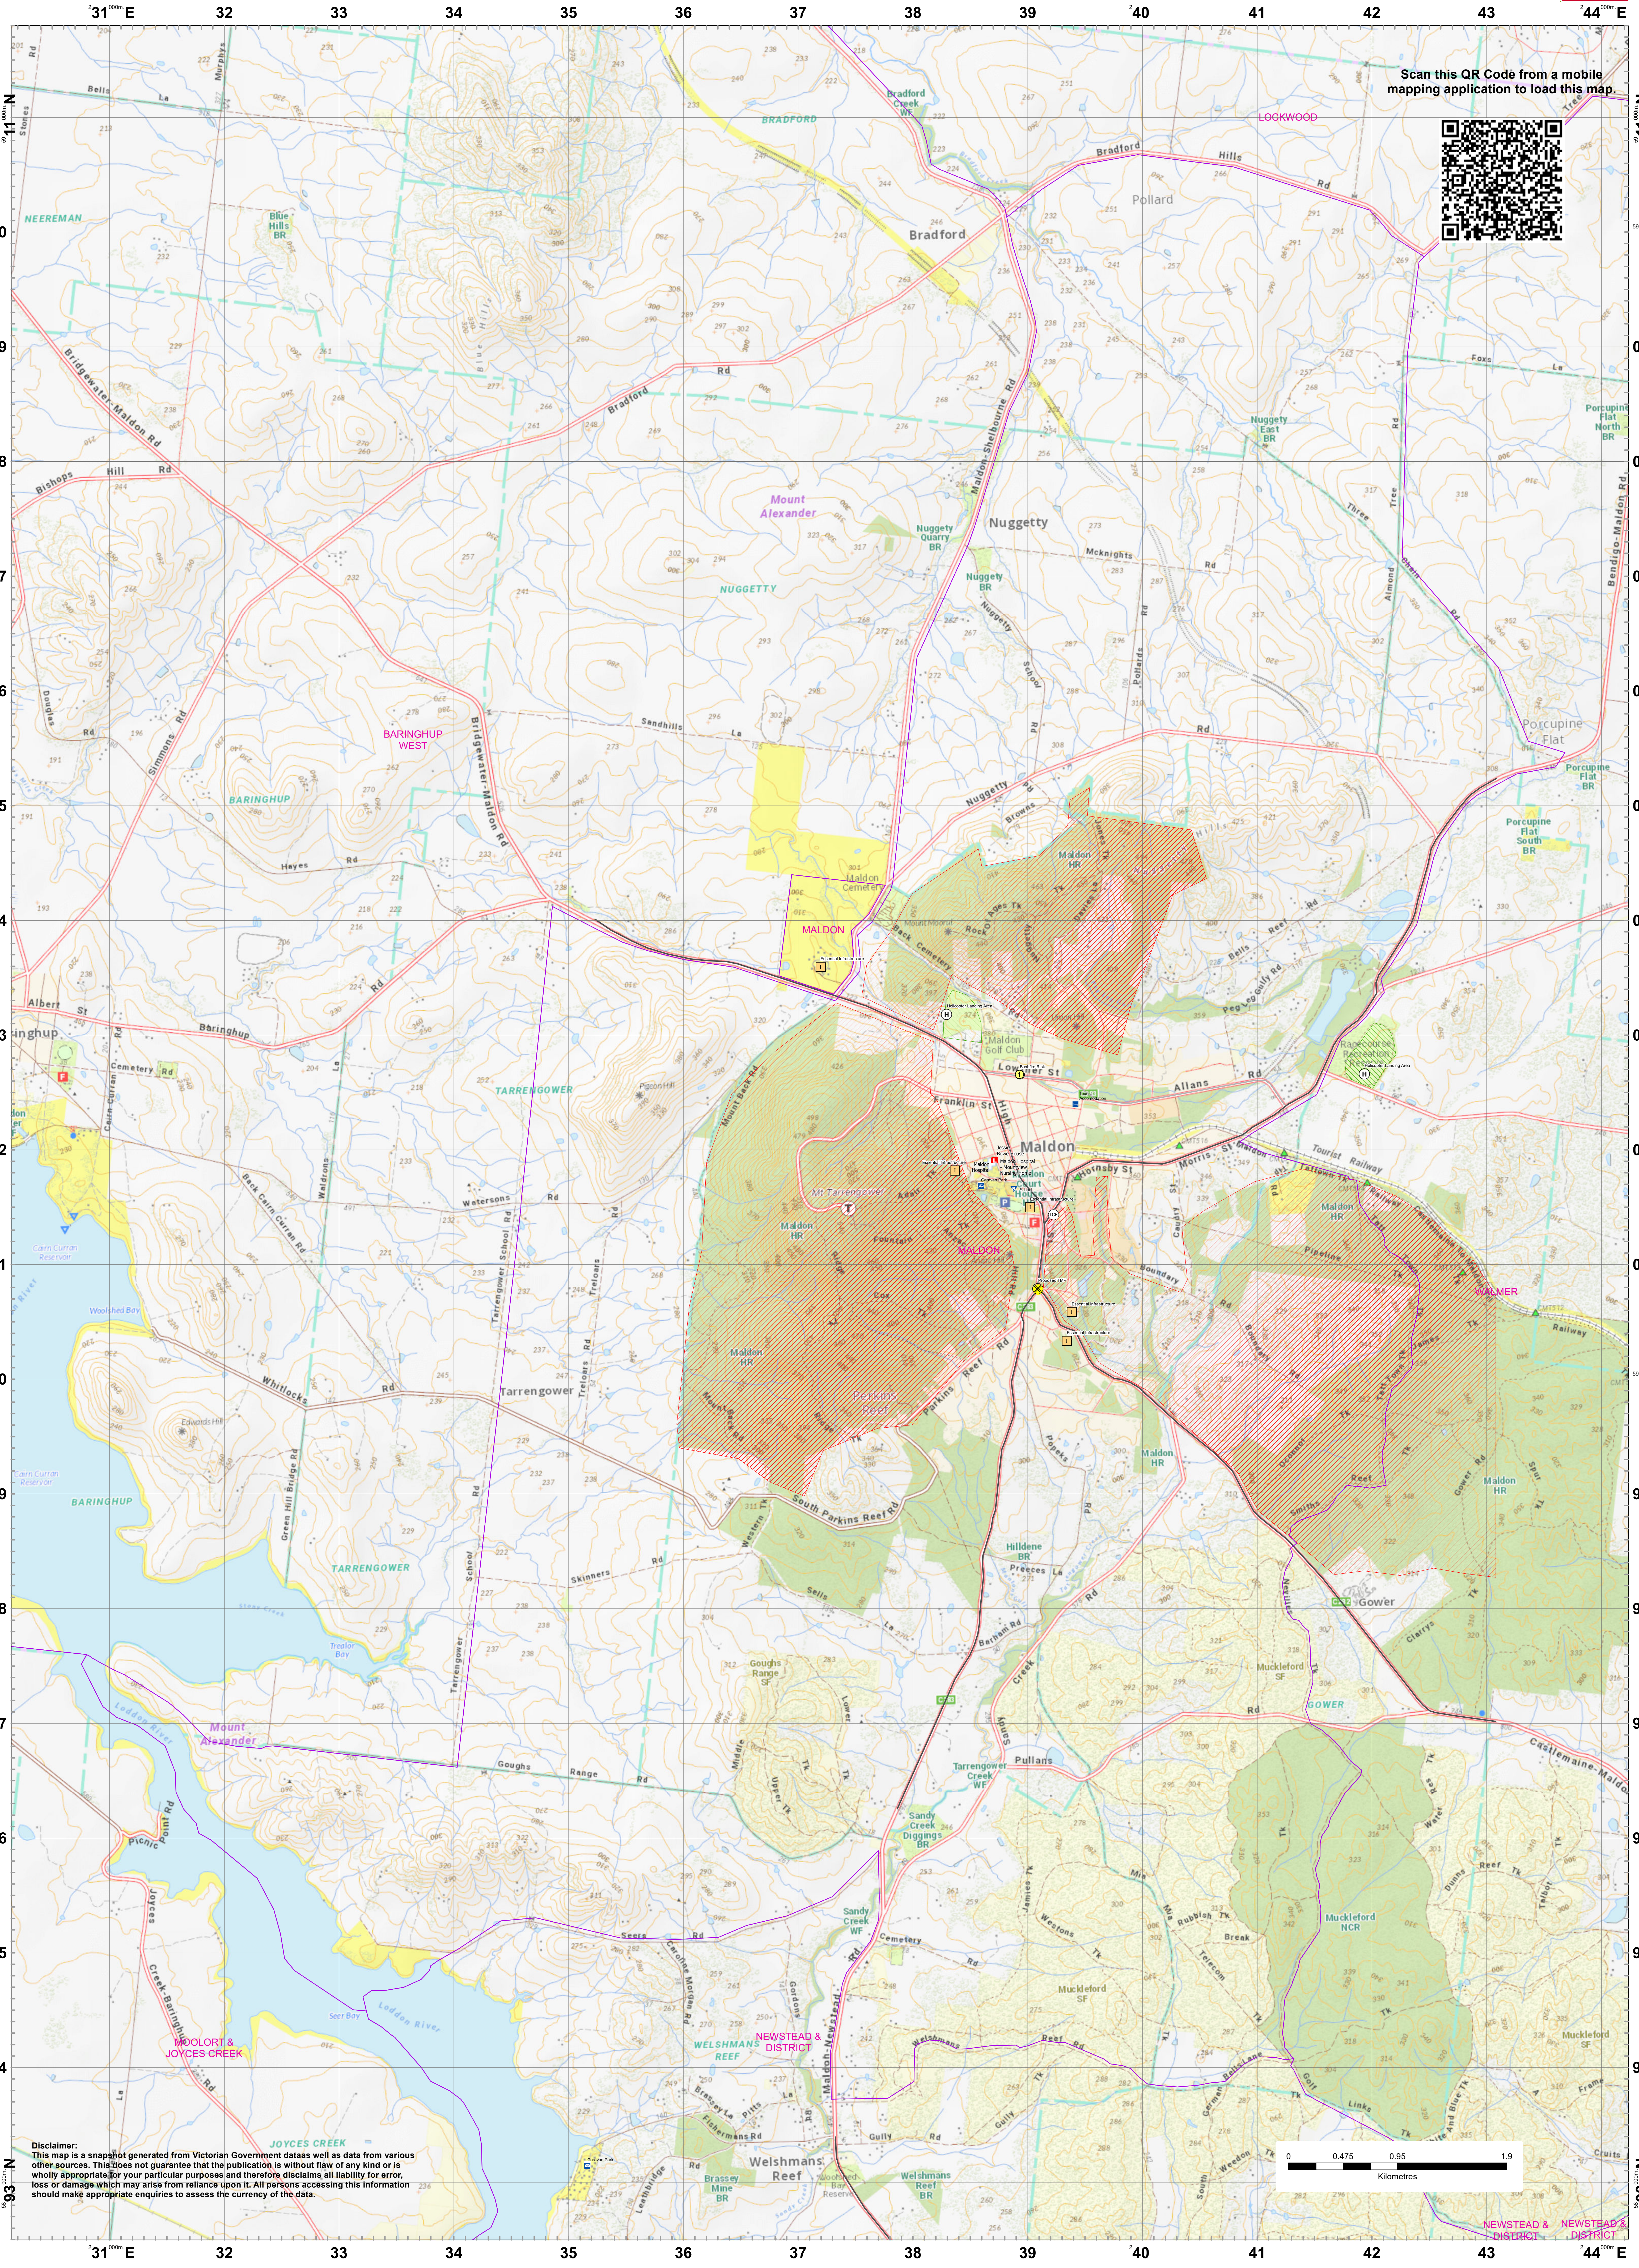

LRD Map: MALDON Brigade in District 02

Scan this QR Code from a mobile mapping application to load this map.