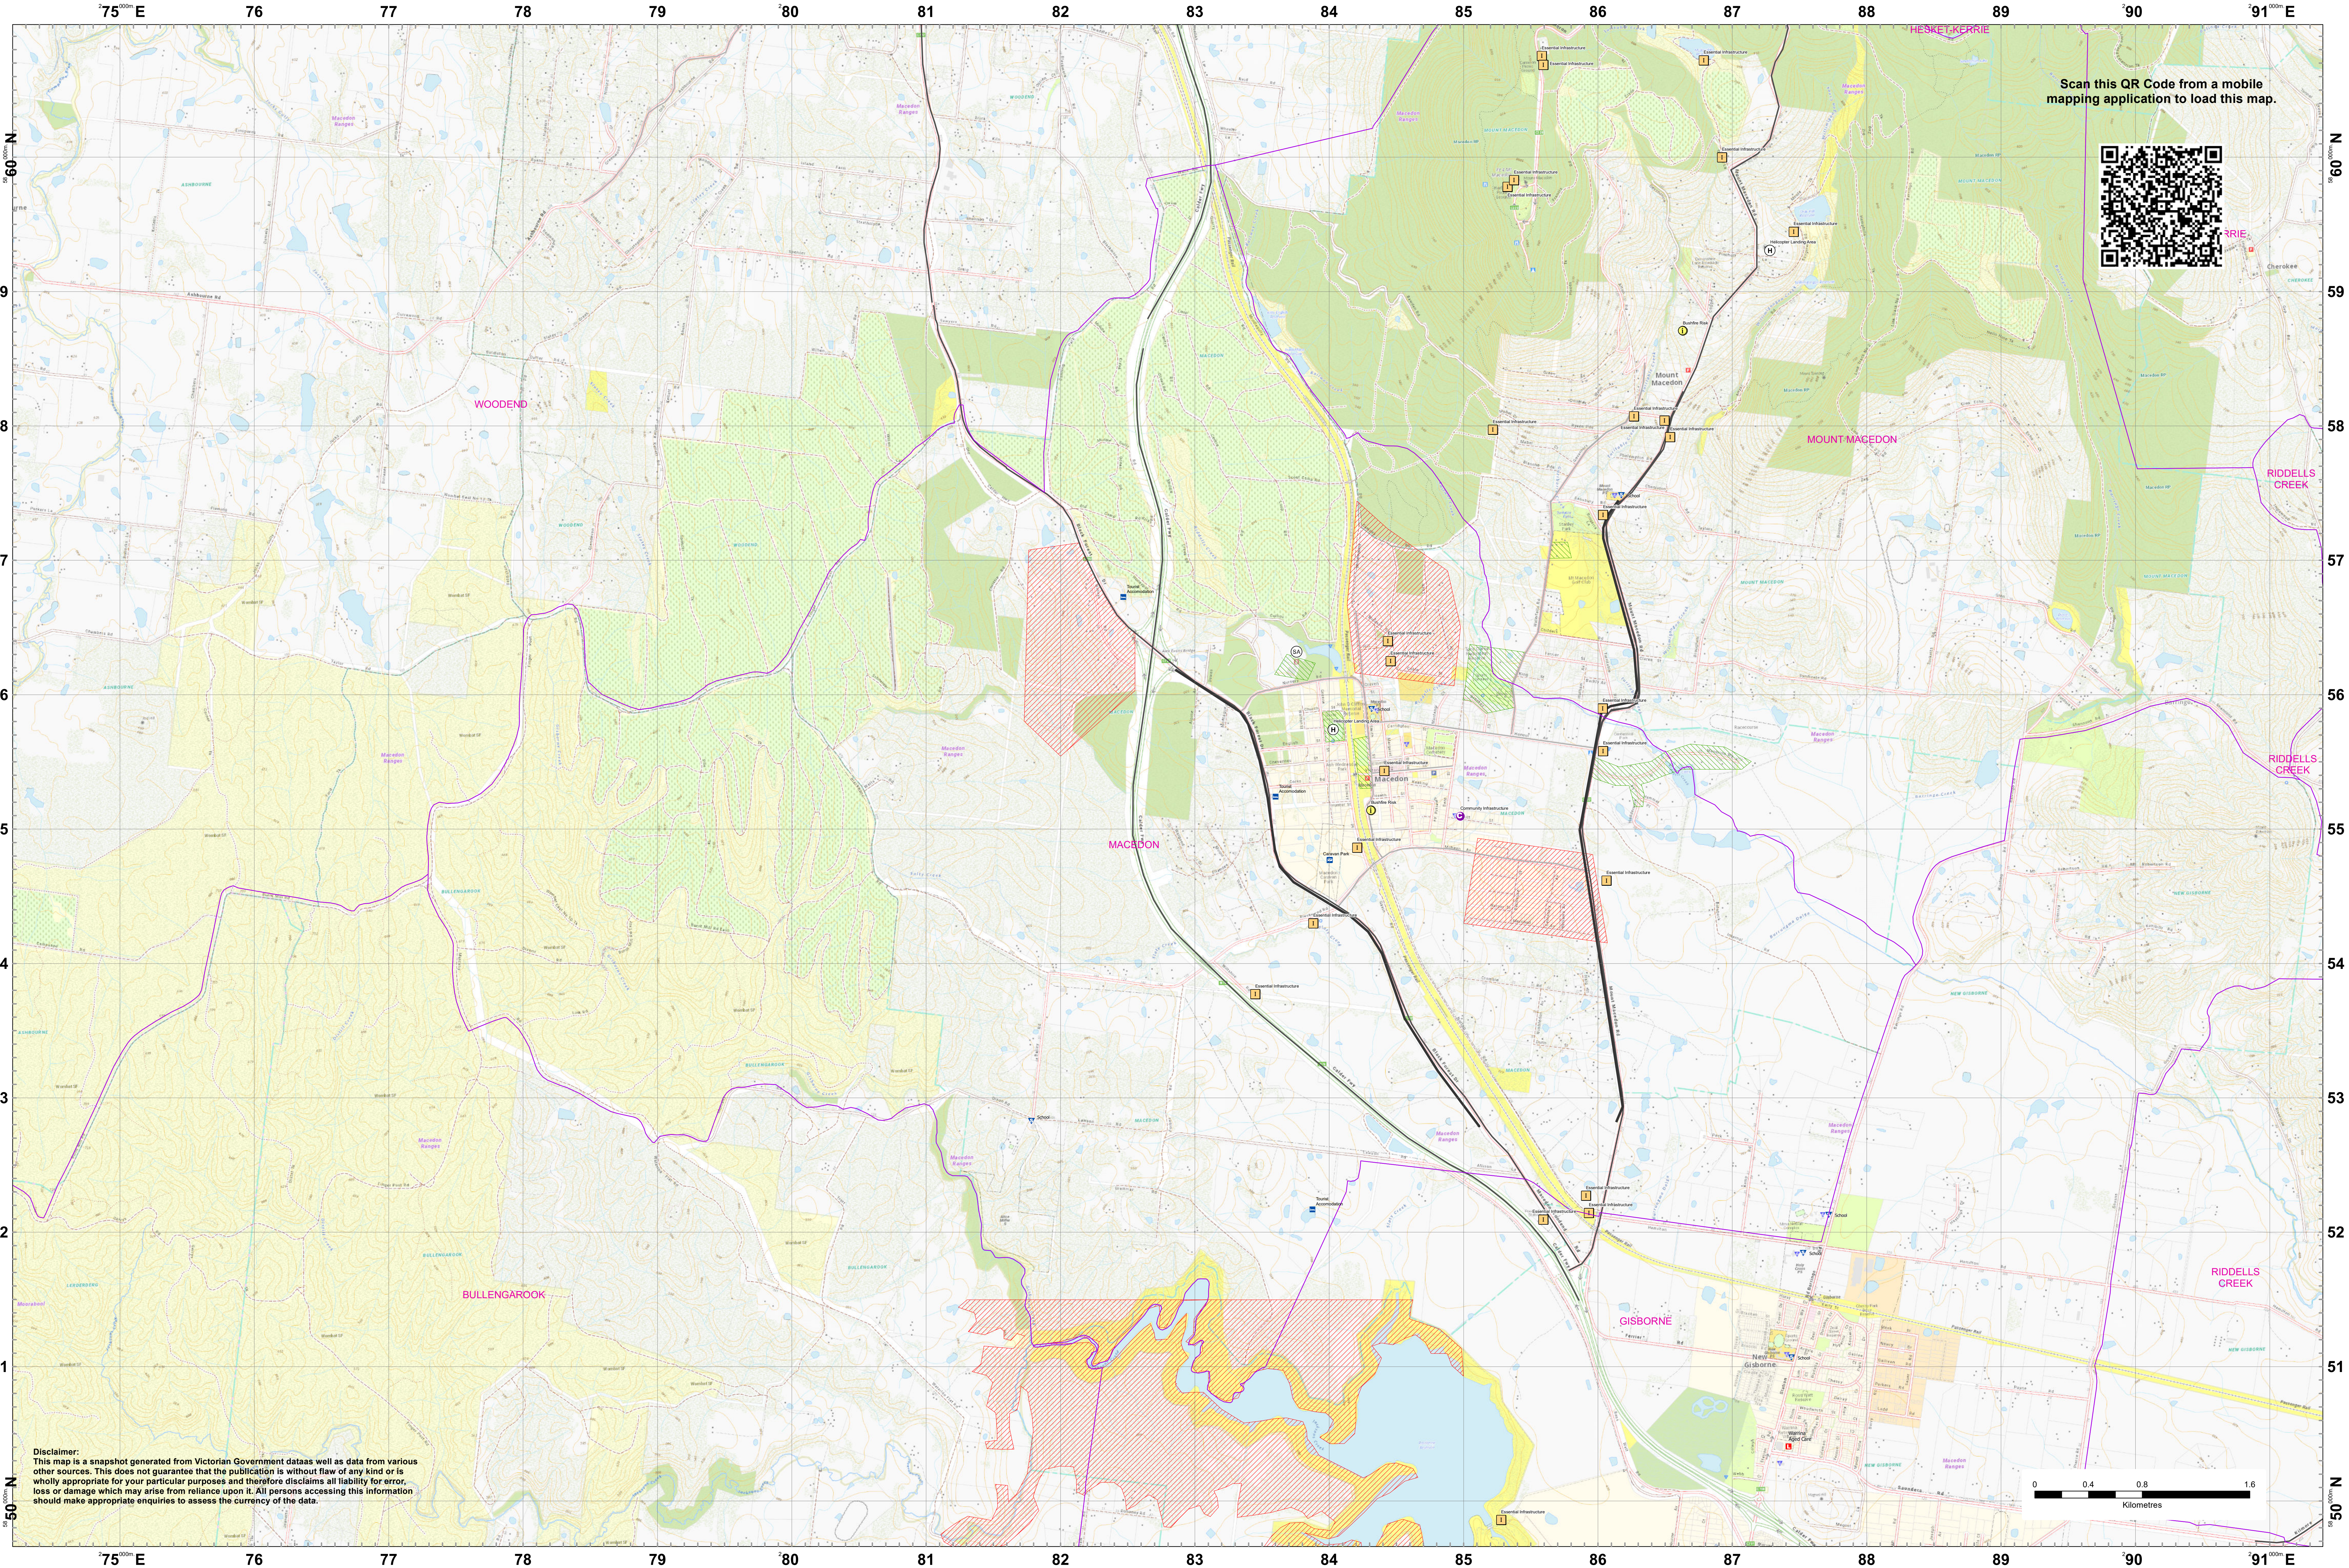

LRD Map: MACEDON Brigade in District 02

Scan this QR Code from a mobile mapping application to load this map.