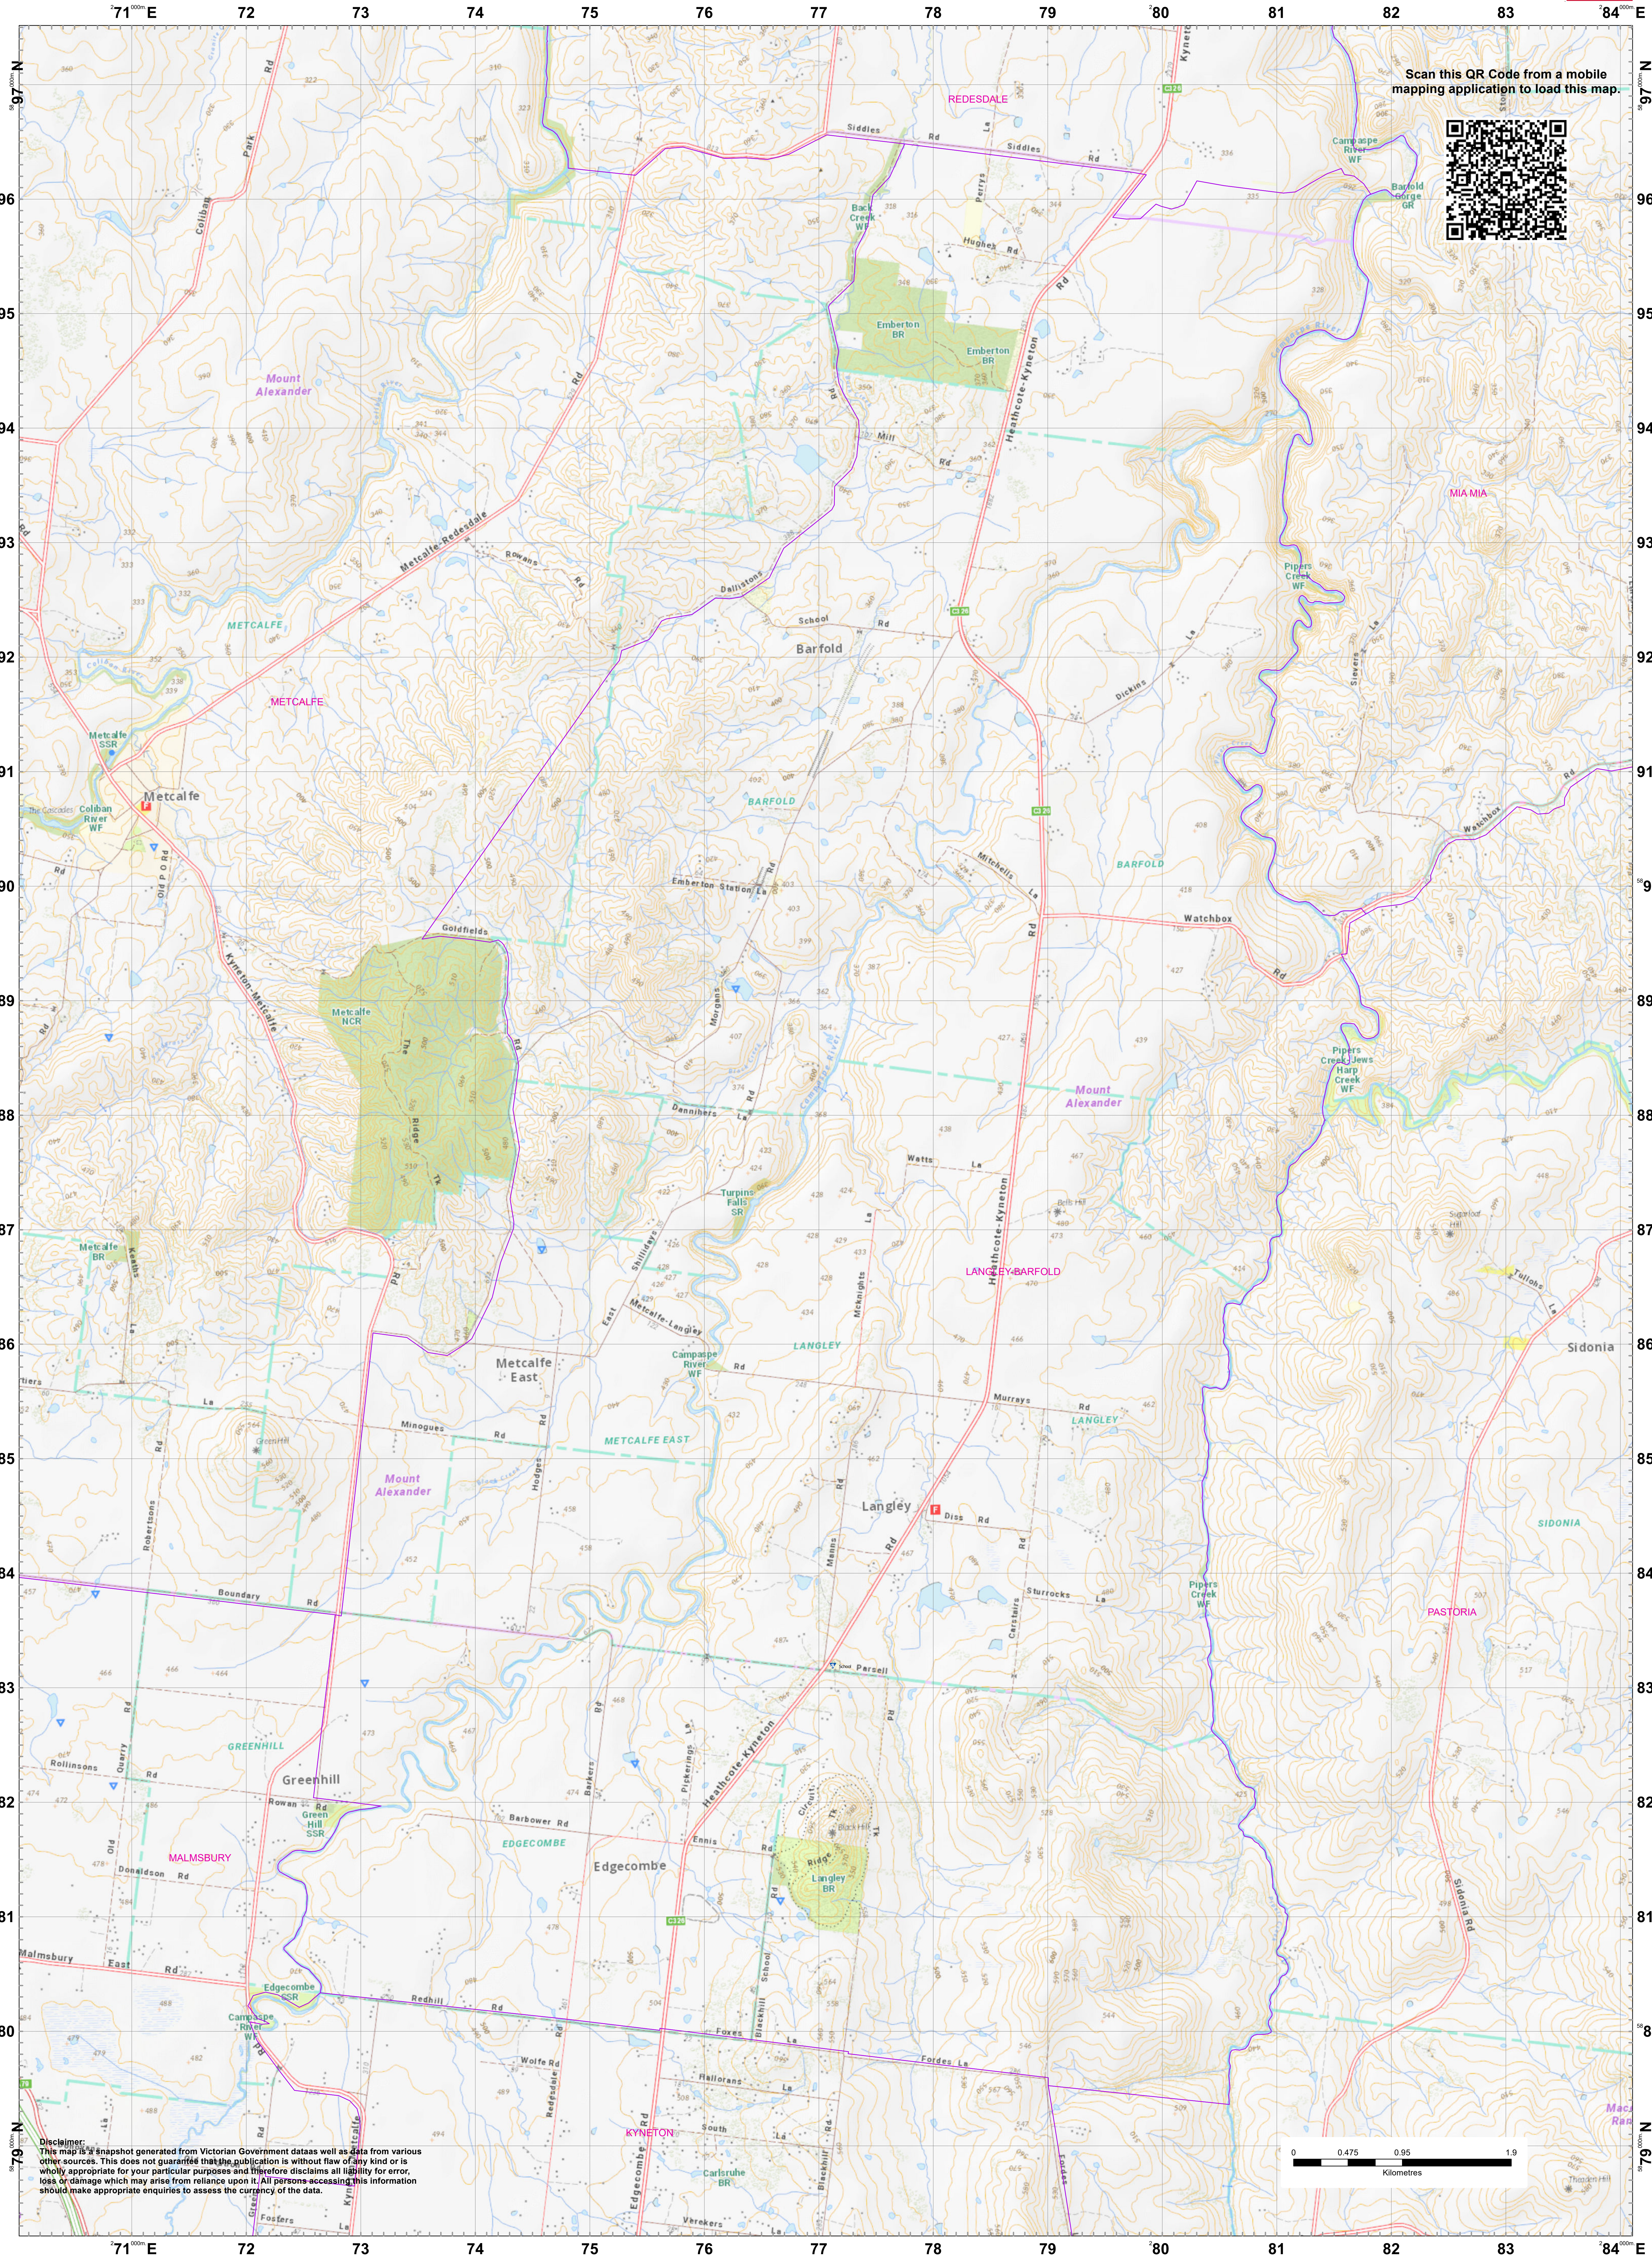

LRD Map: LANGLEY-BARFOLD Brigade in District 02

Scan this QR Code from a mobile mapping application to load this map