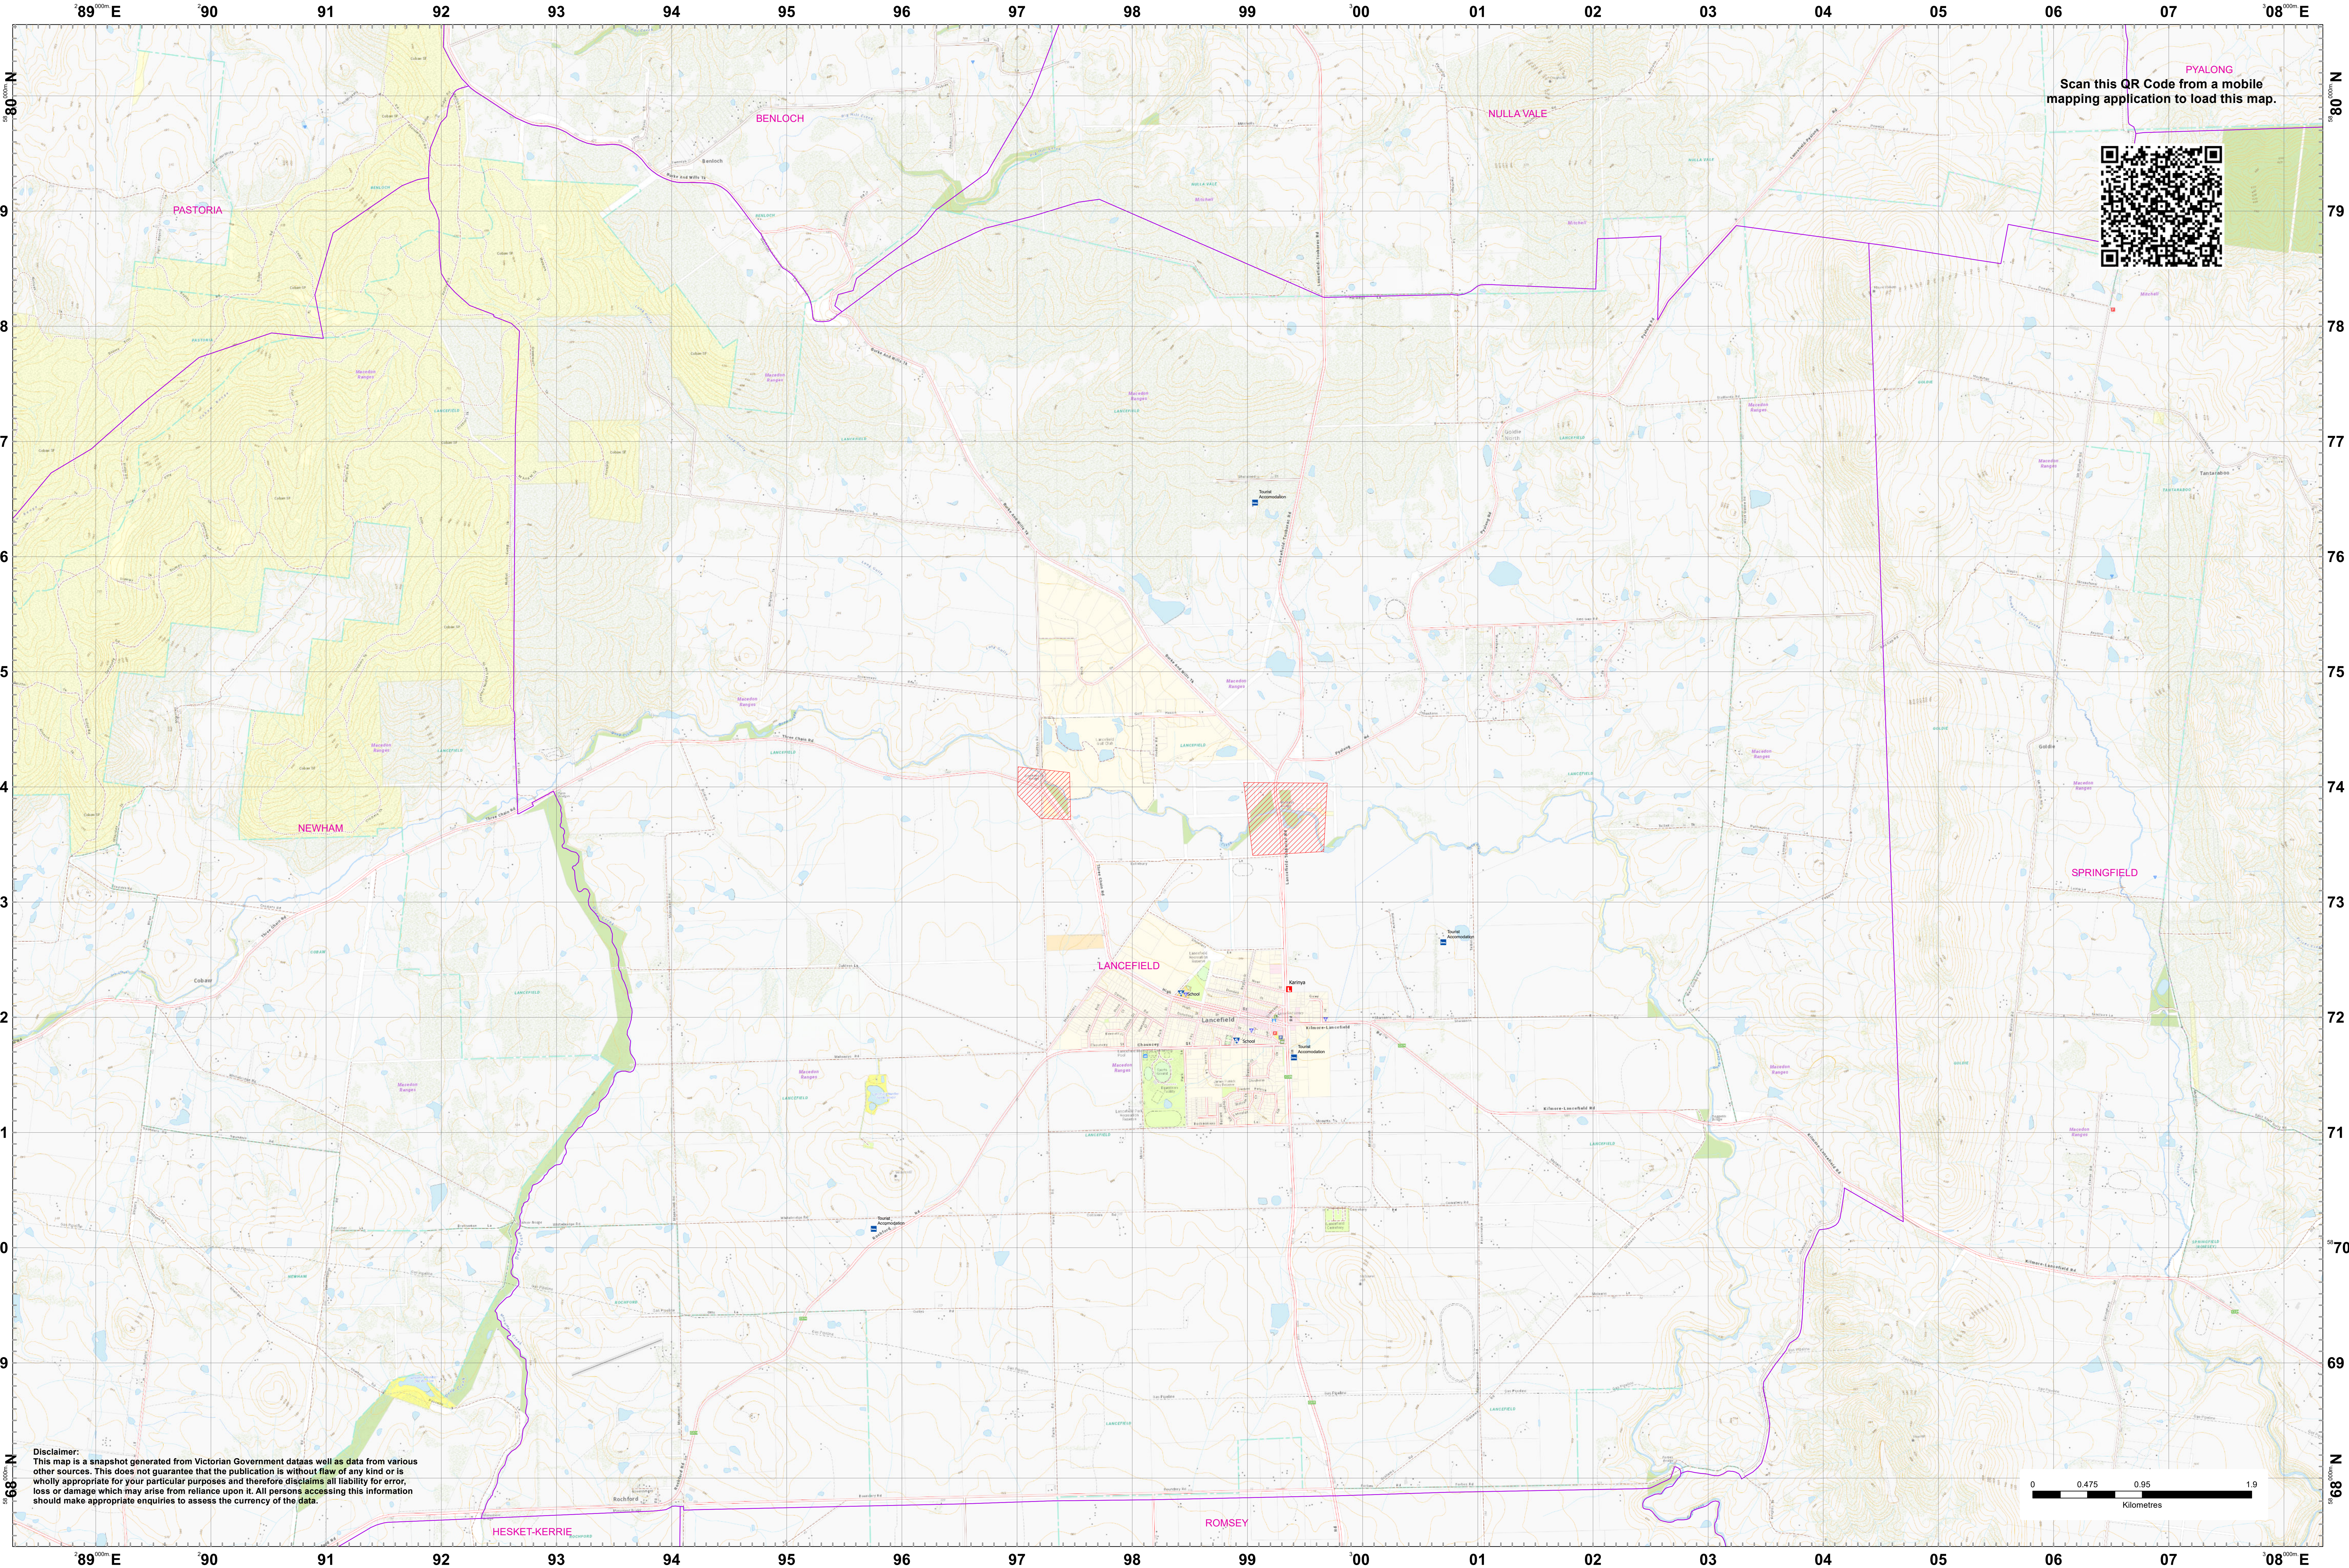

LRD Map: LANCEFIELD Brigade in District 02

Scan this QR Code from a mobile mapping application to load this map.