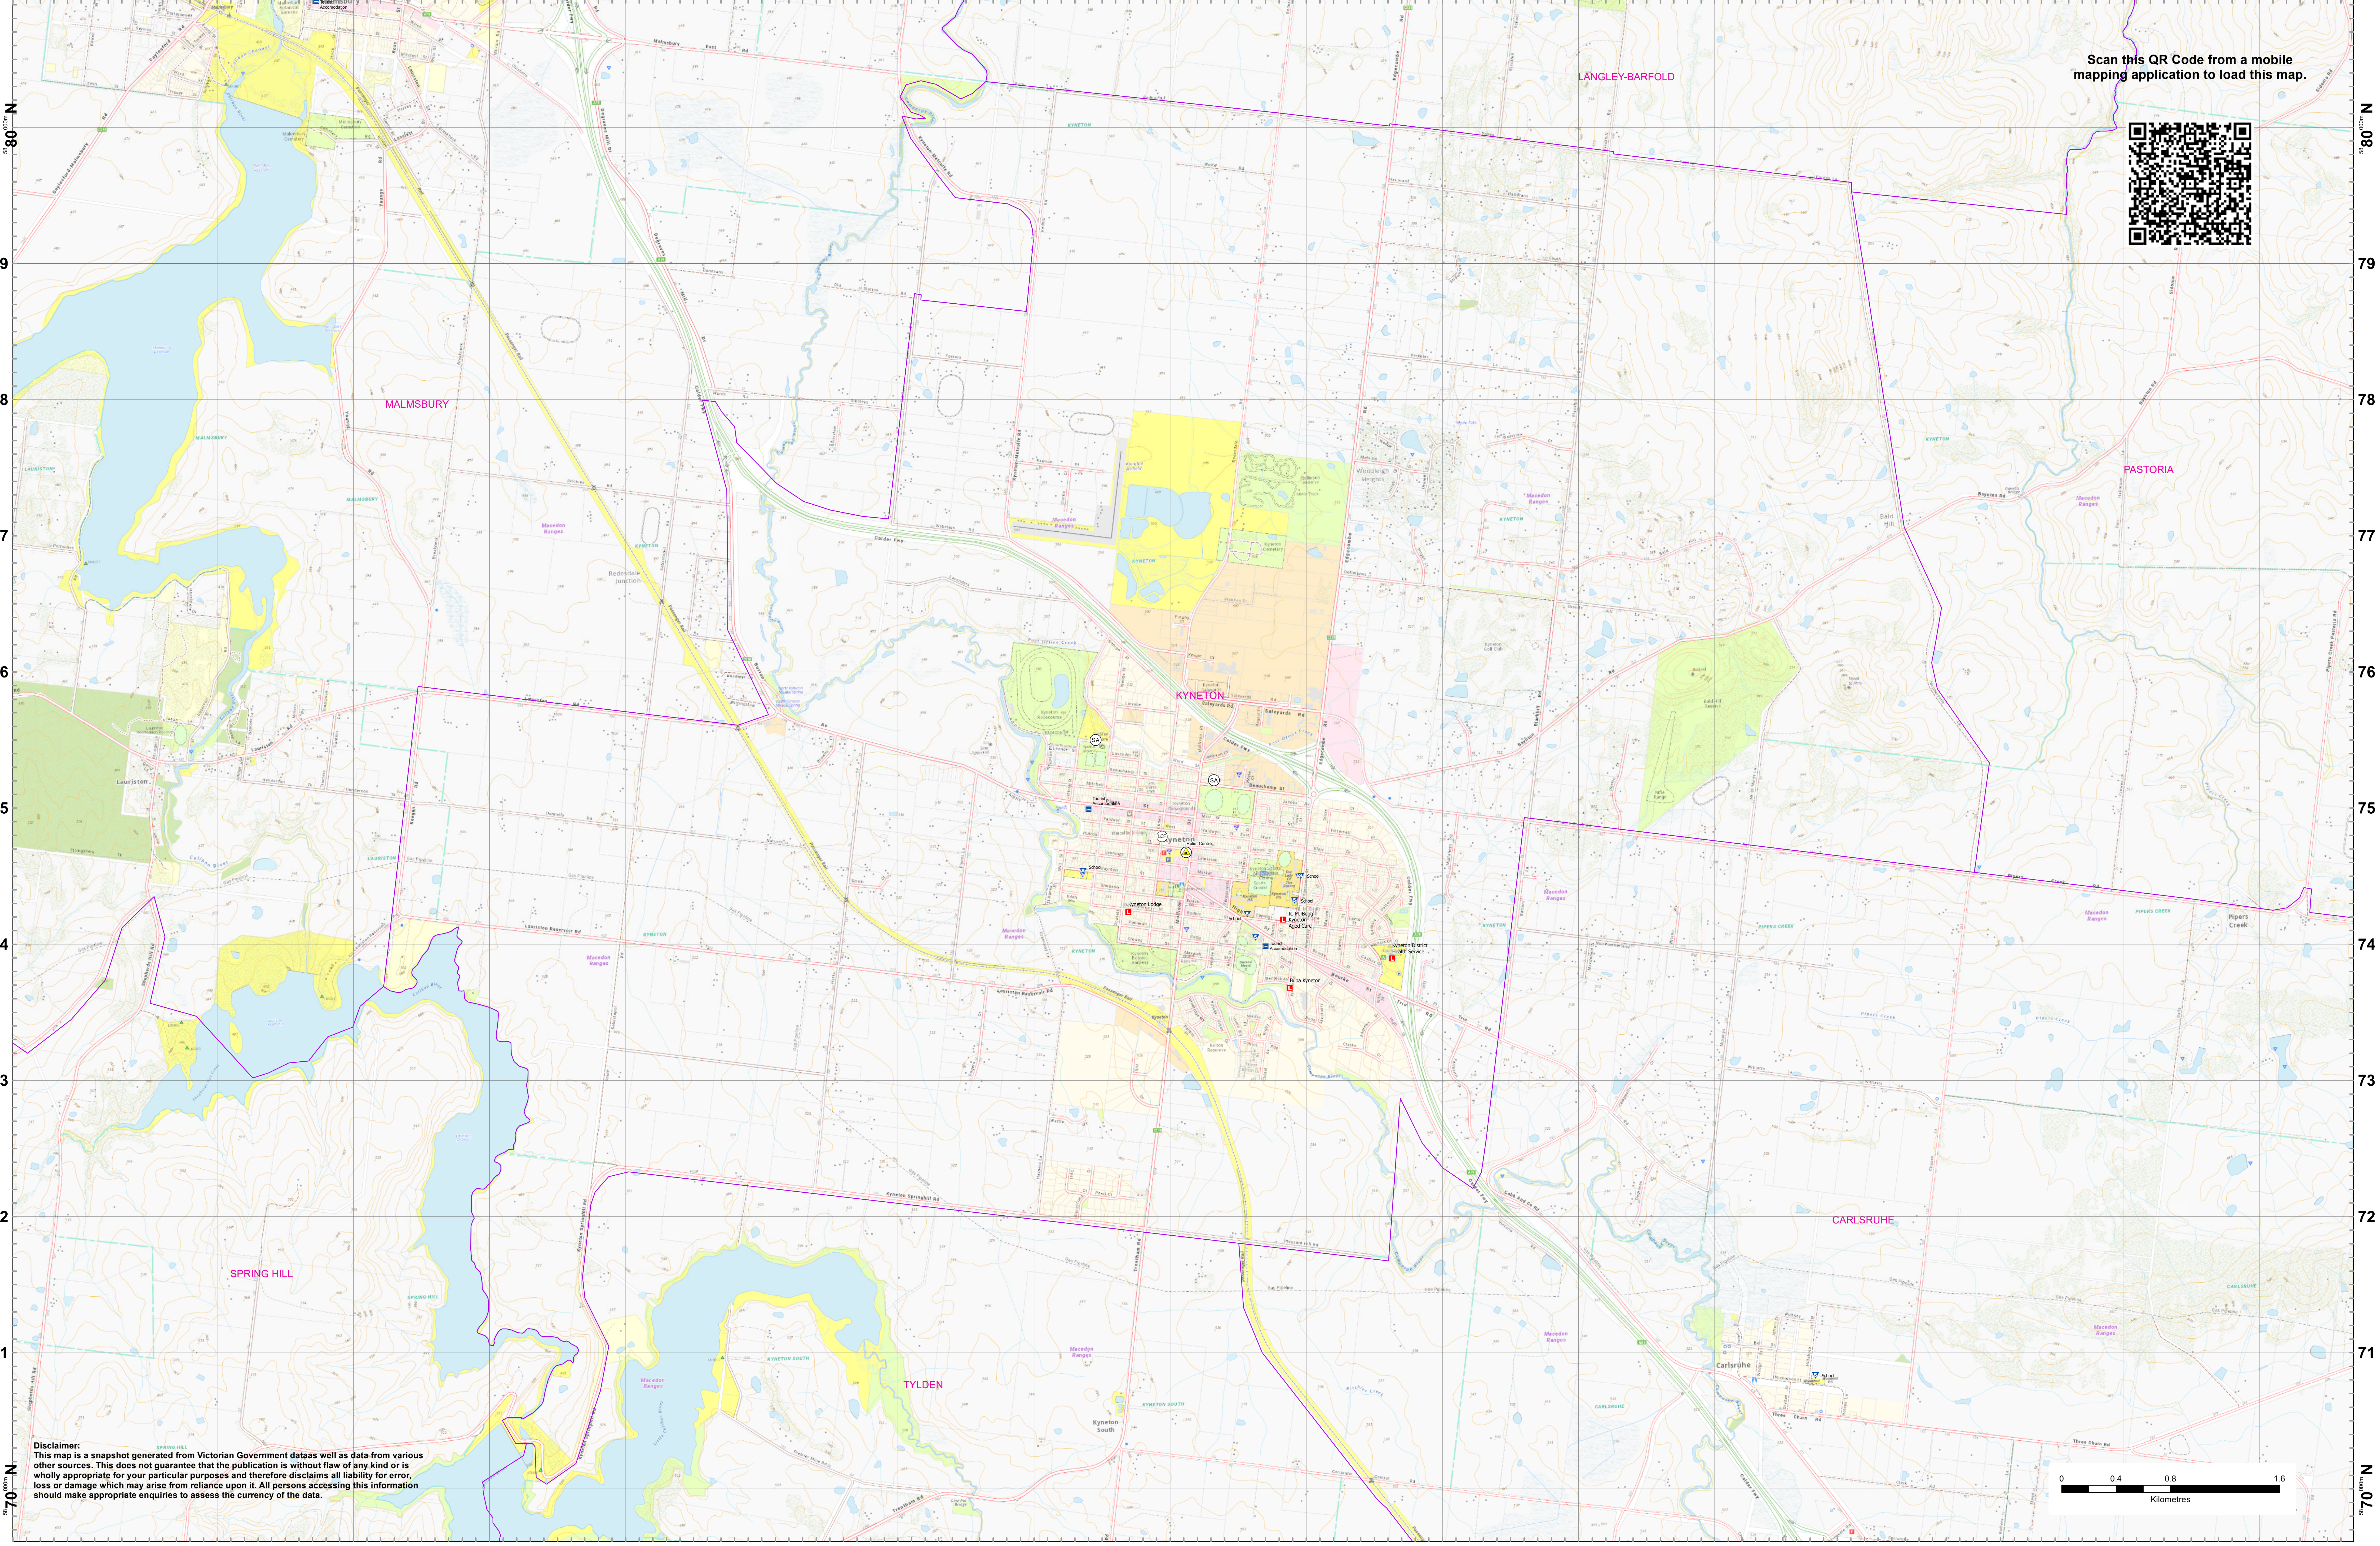

66°00m E 67 68 69 70 71 72 73 74 75 76 77 78 79 80 81 82°00m E

Scan this QR Code from a mobile mapping application to load this map.