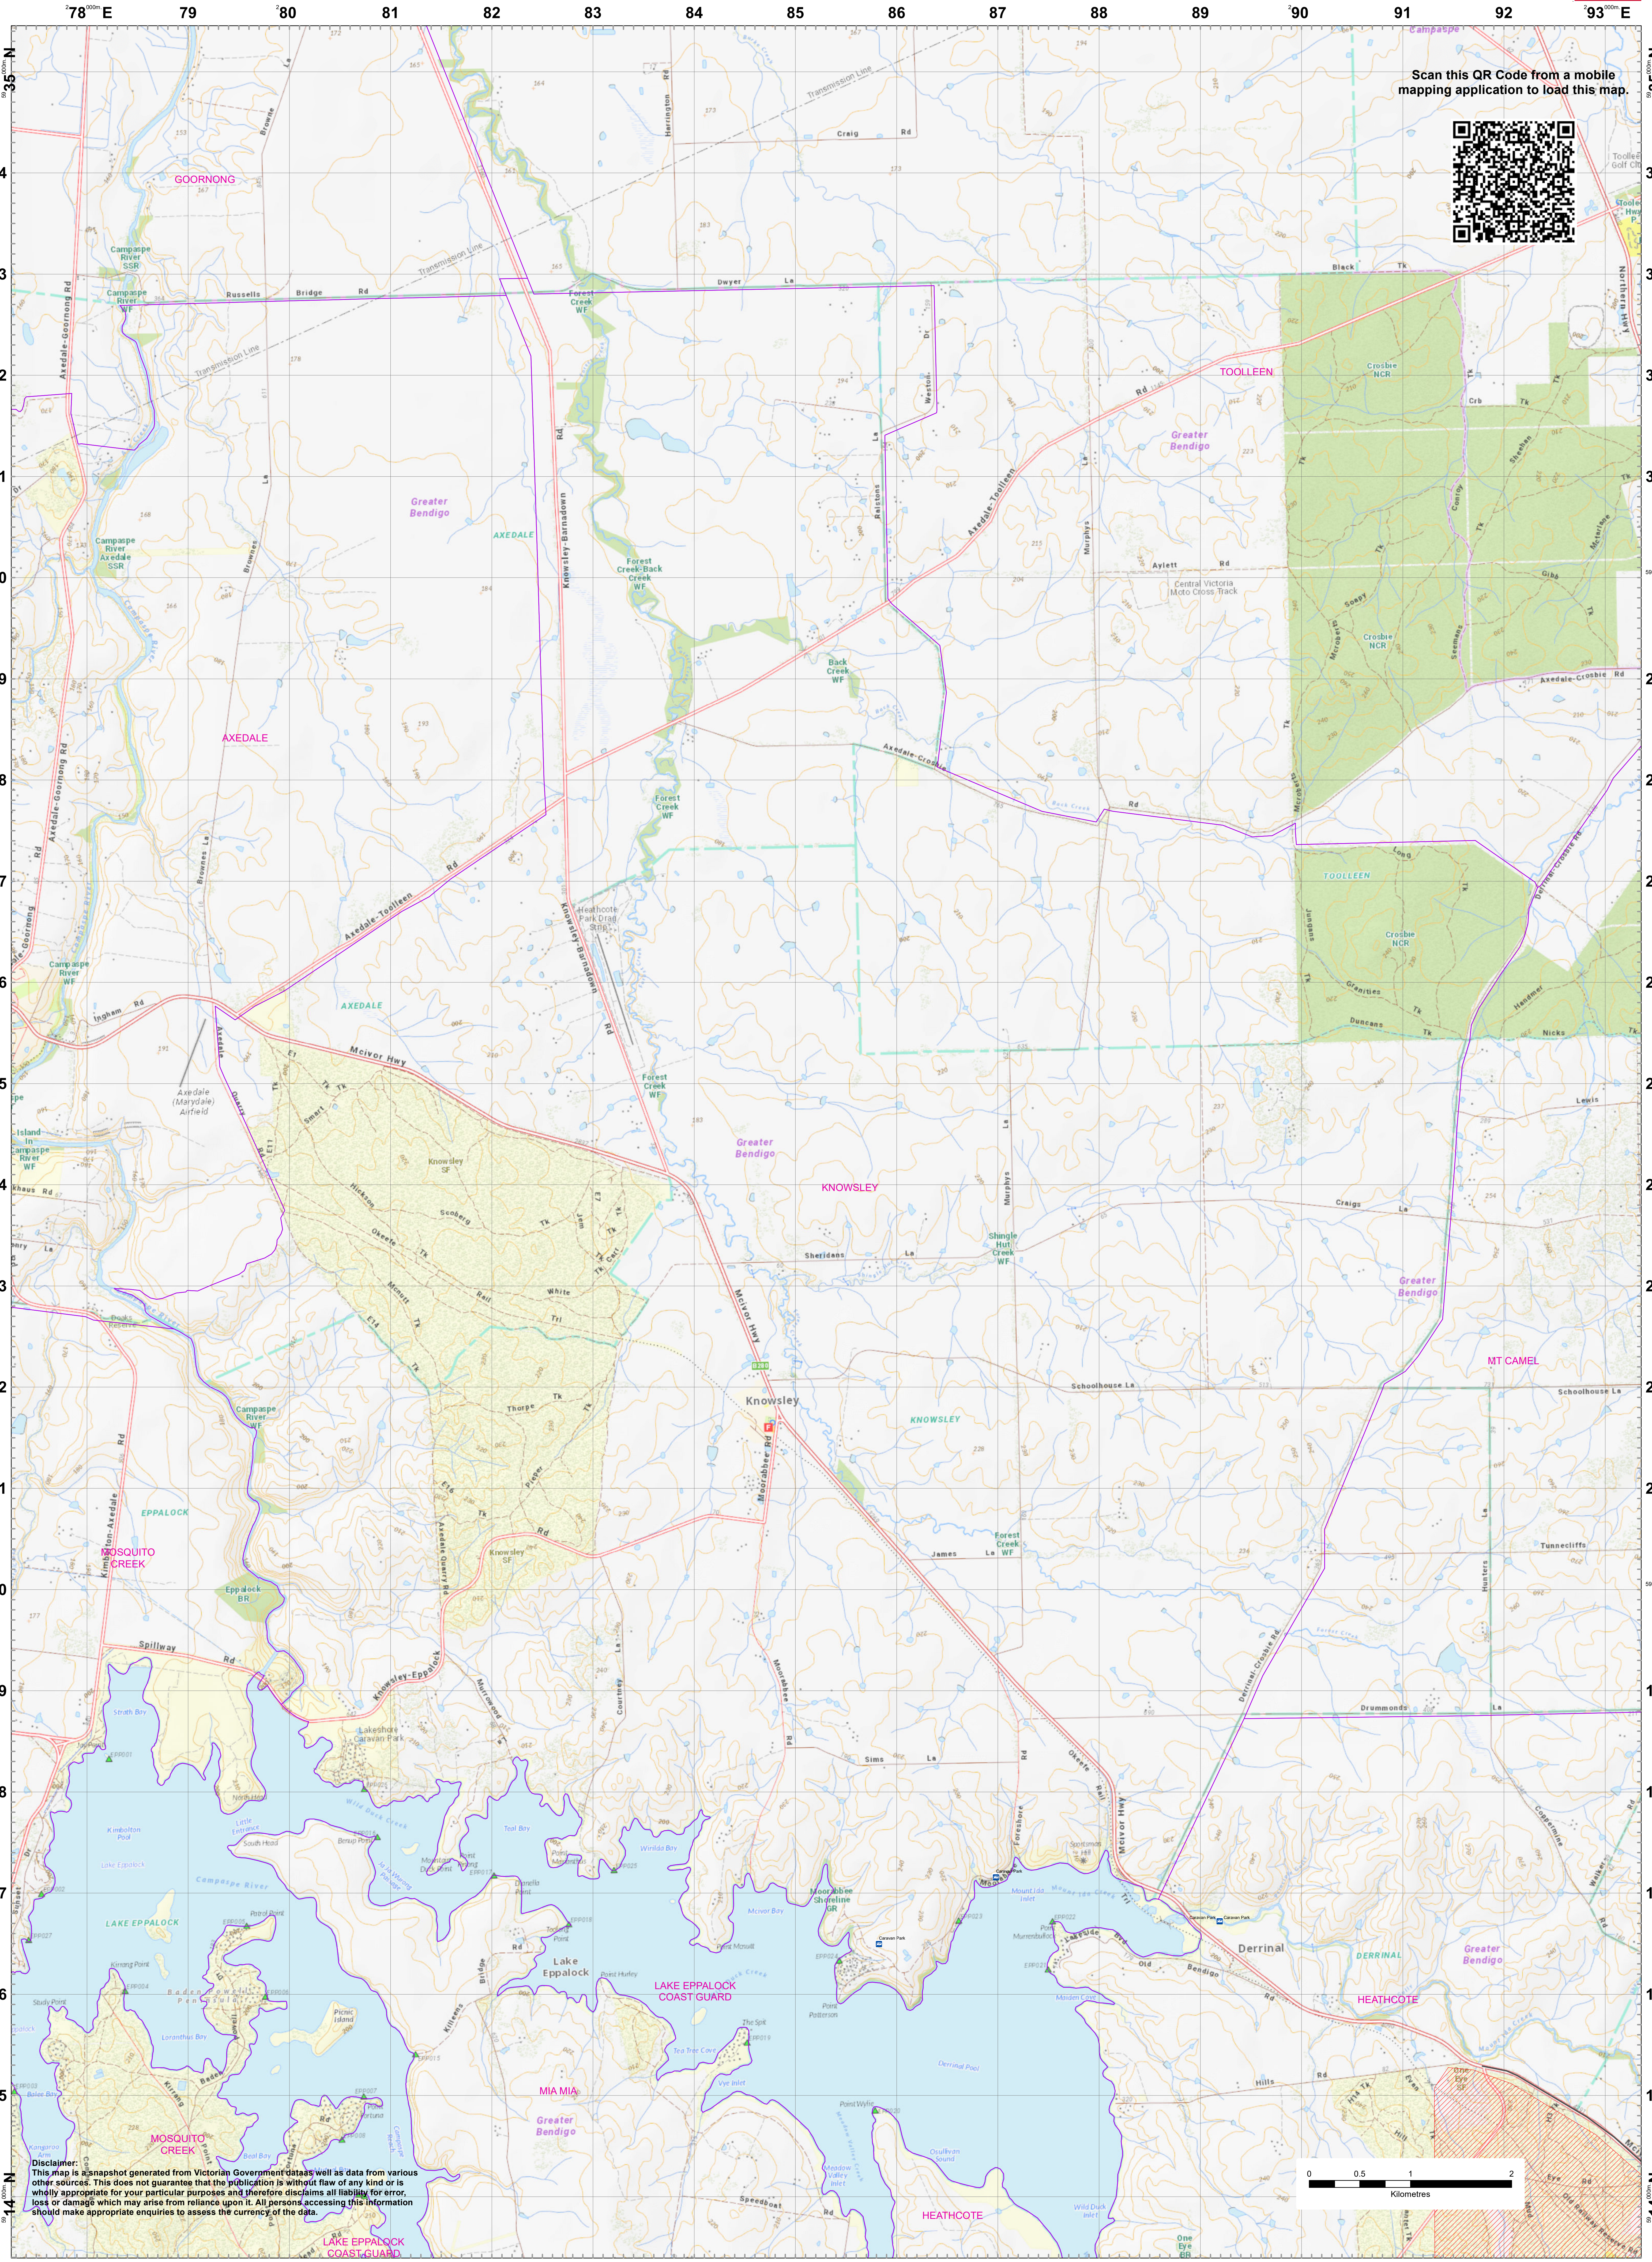

LRD Map: KNOWSLEY Brigade in District 02

Scan this QR Code from a mobile mapping application to load this map.