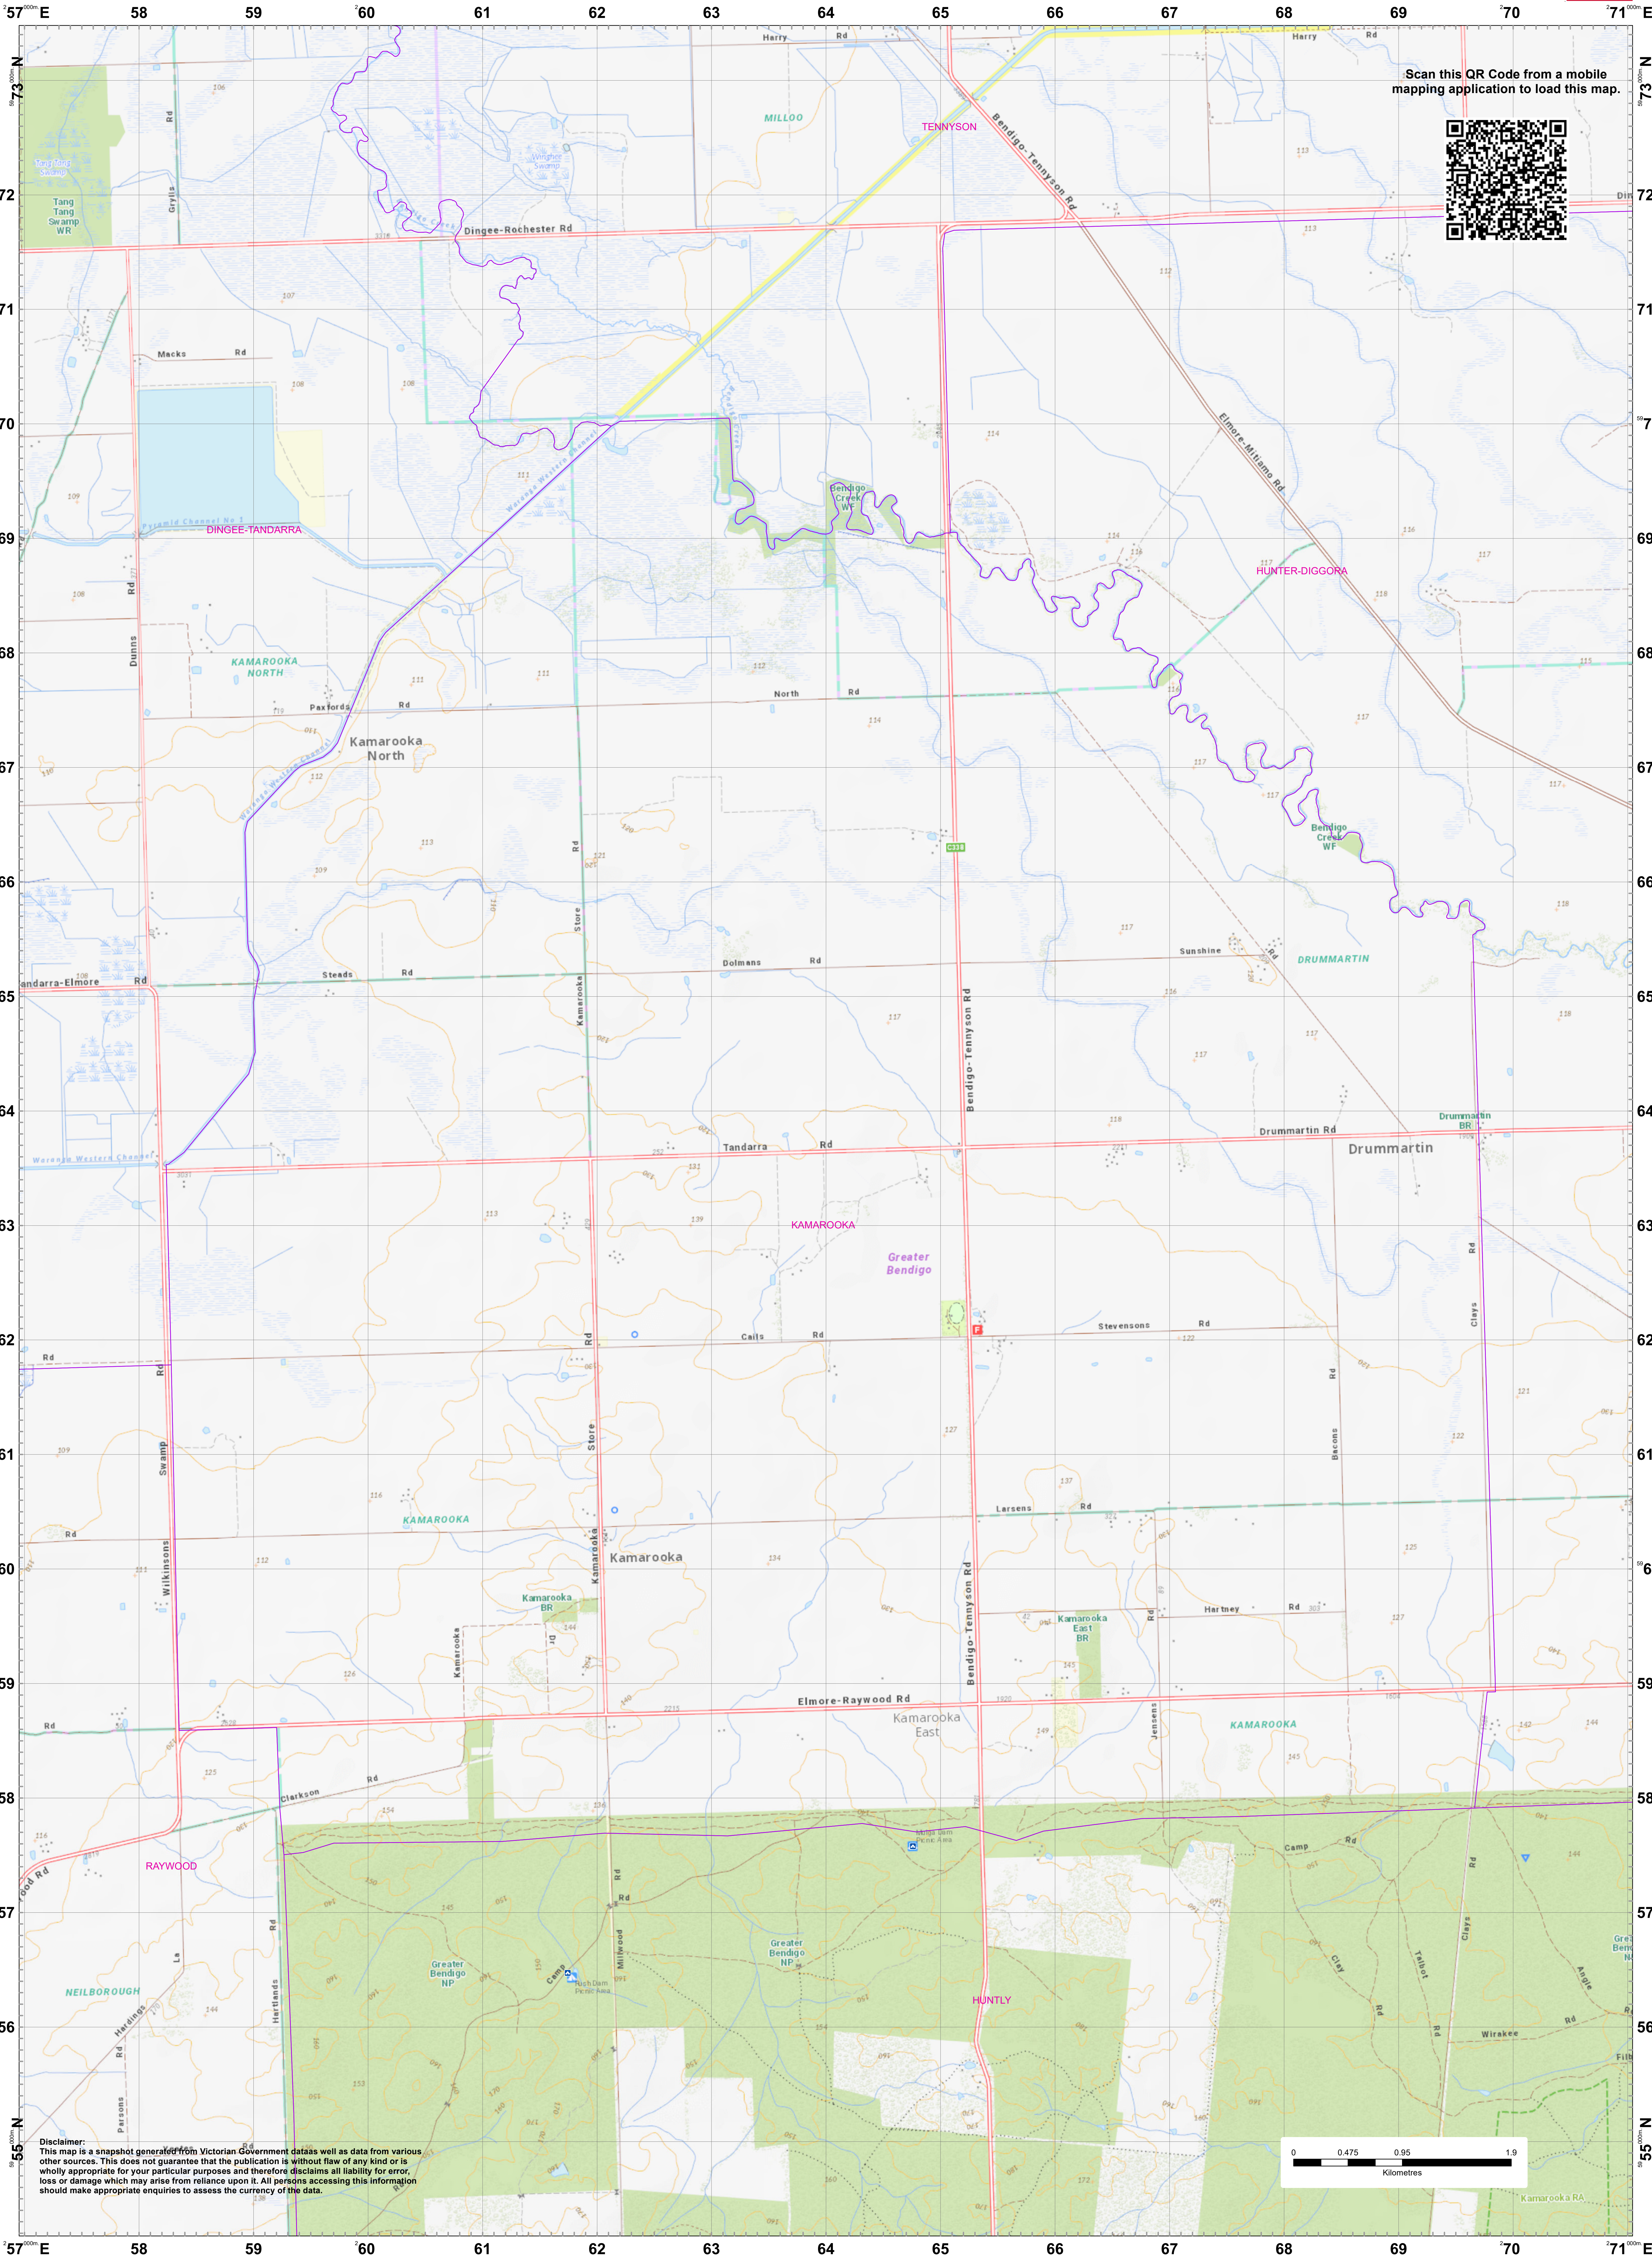

LRD Map: KAMAROOKA Brigade in District 02

Scan this QR Code from a mobile mapping application to load this map.