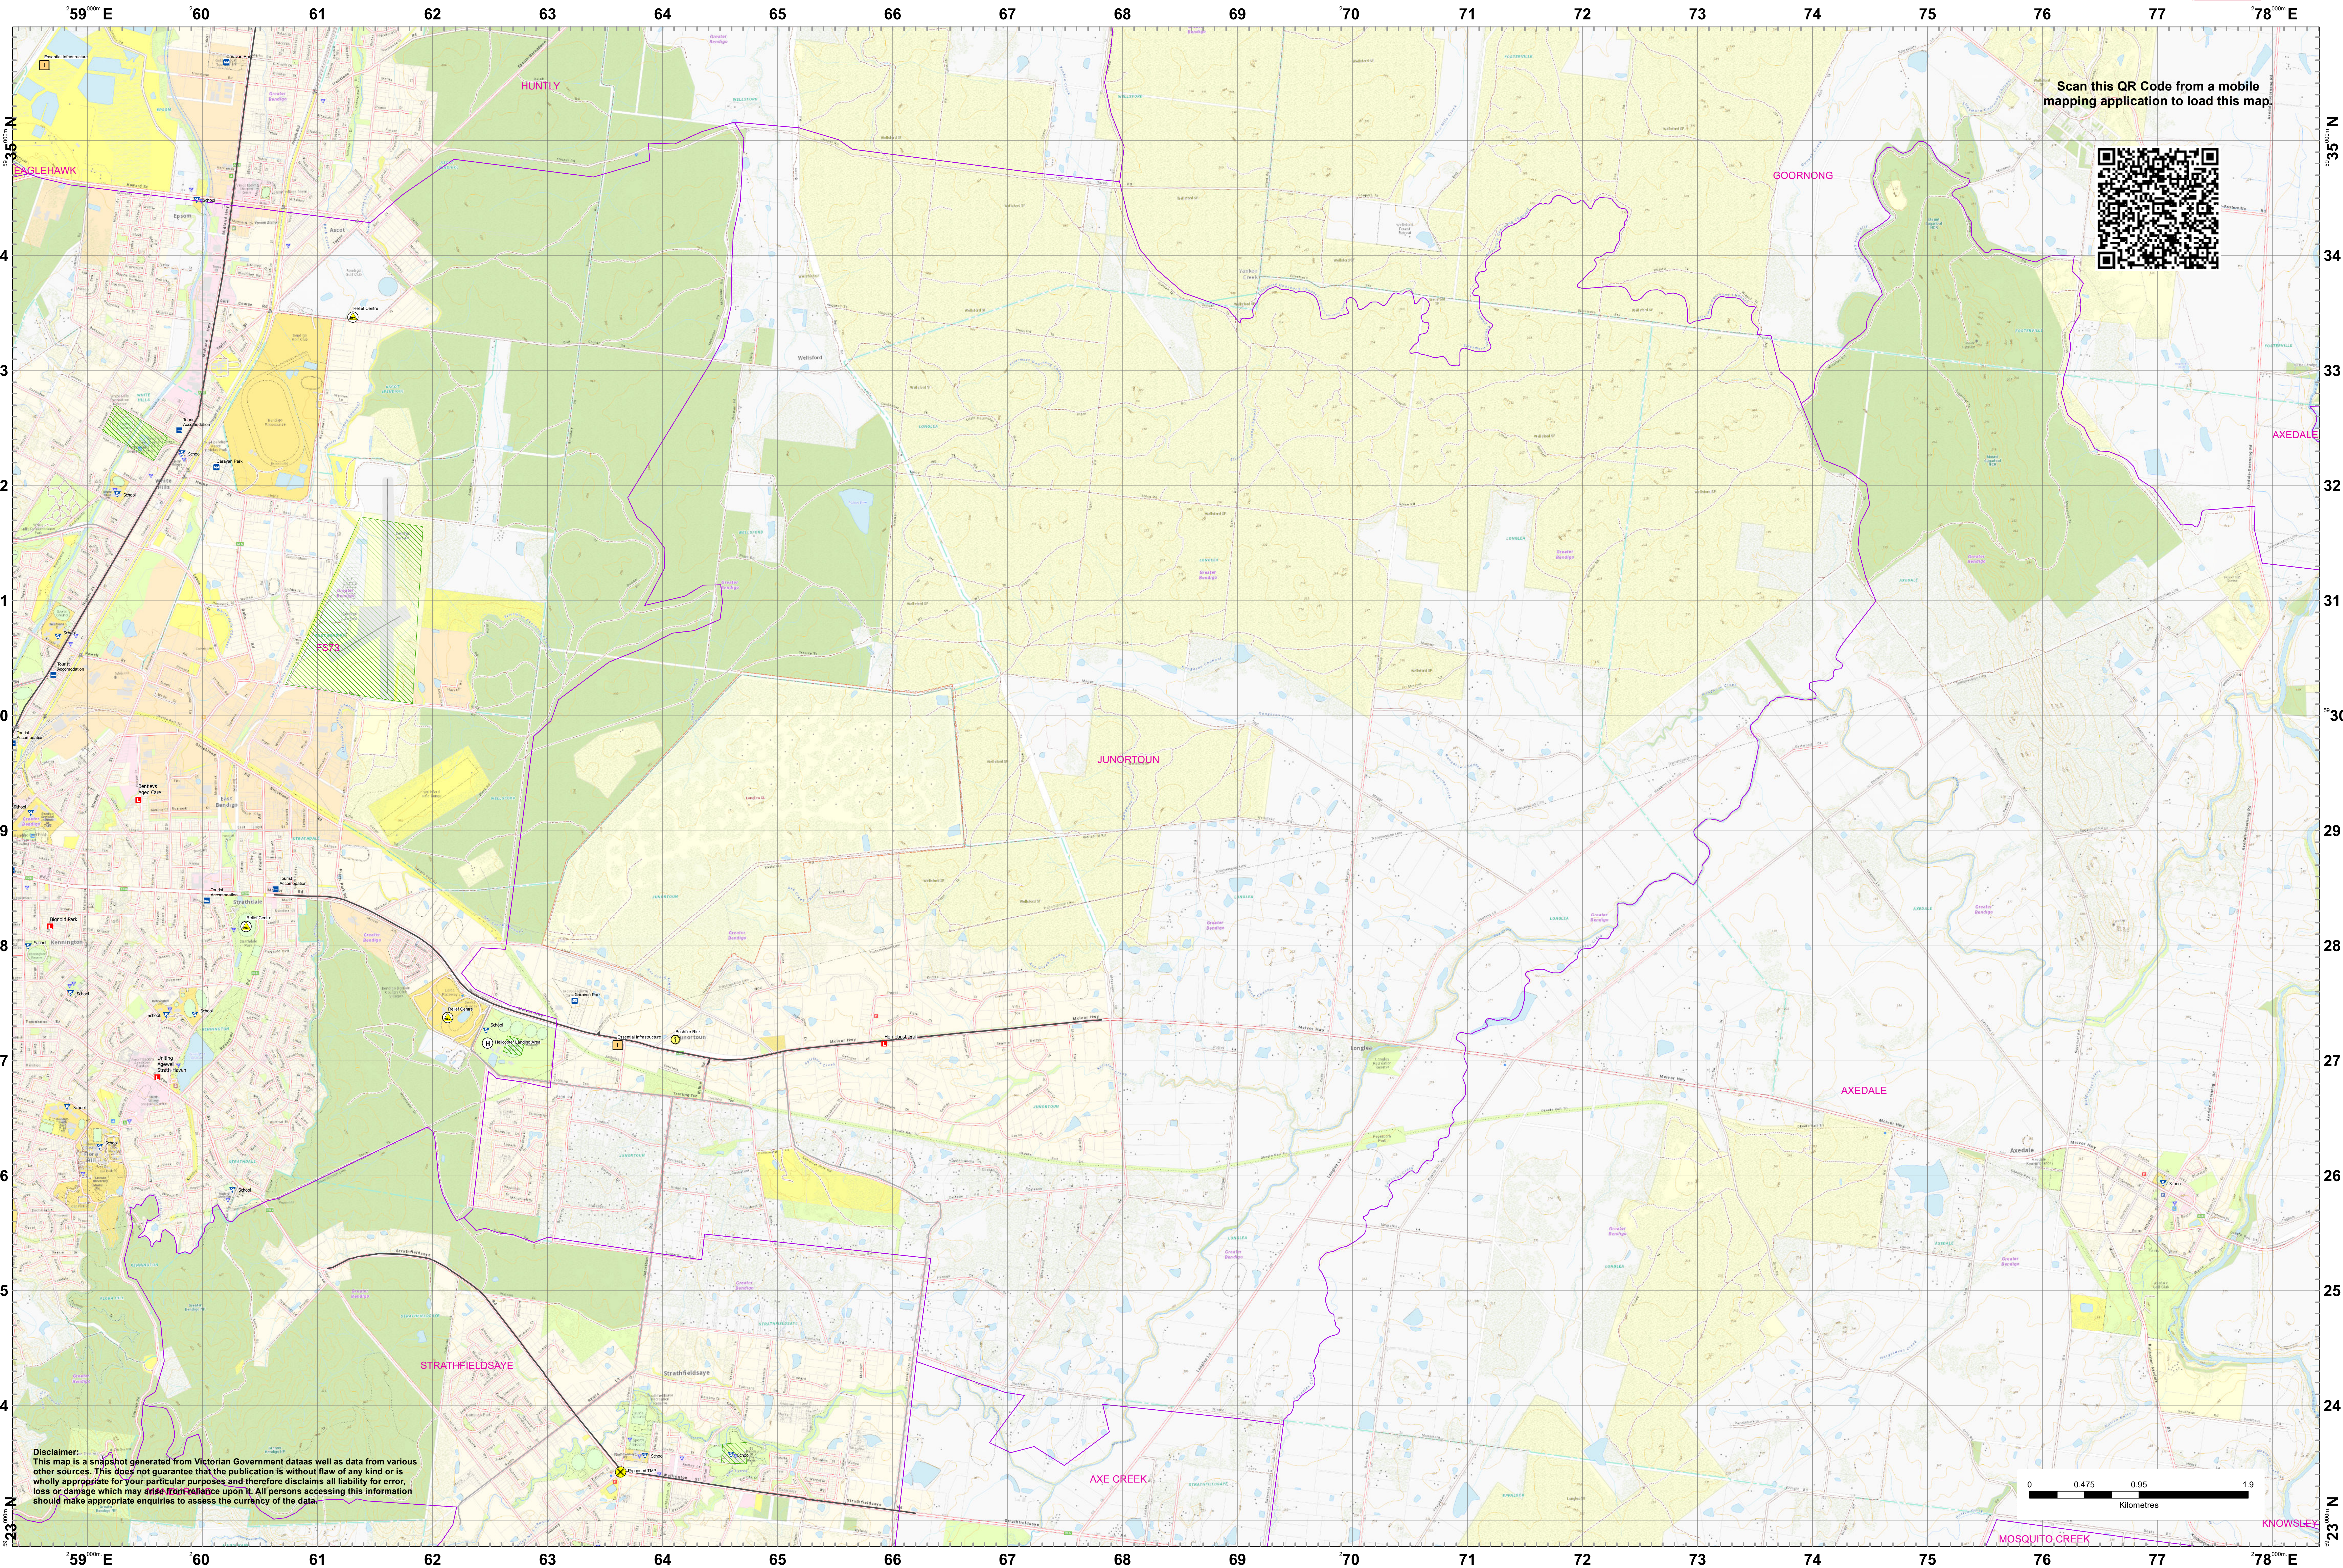

LRD Map: JUNORTOUN Brigade in District 02