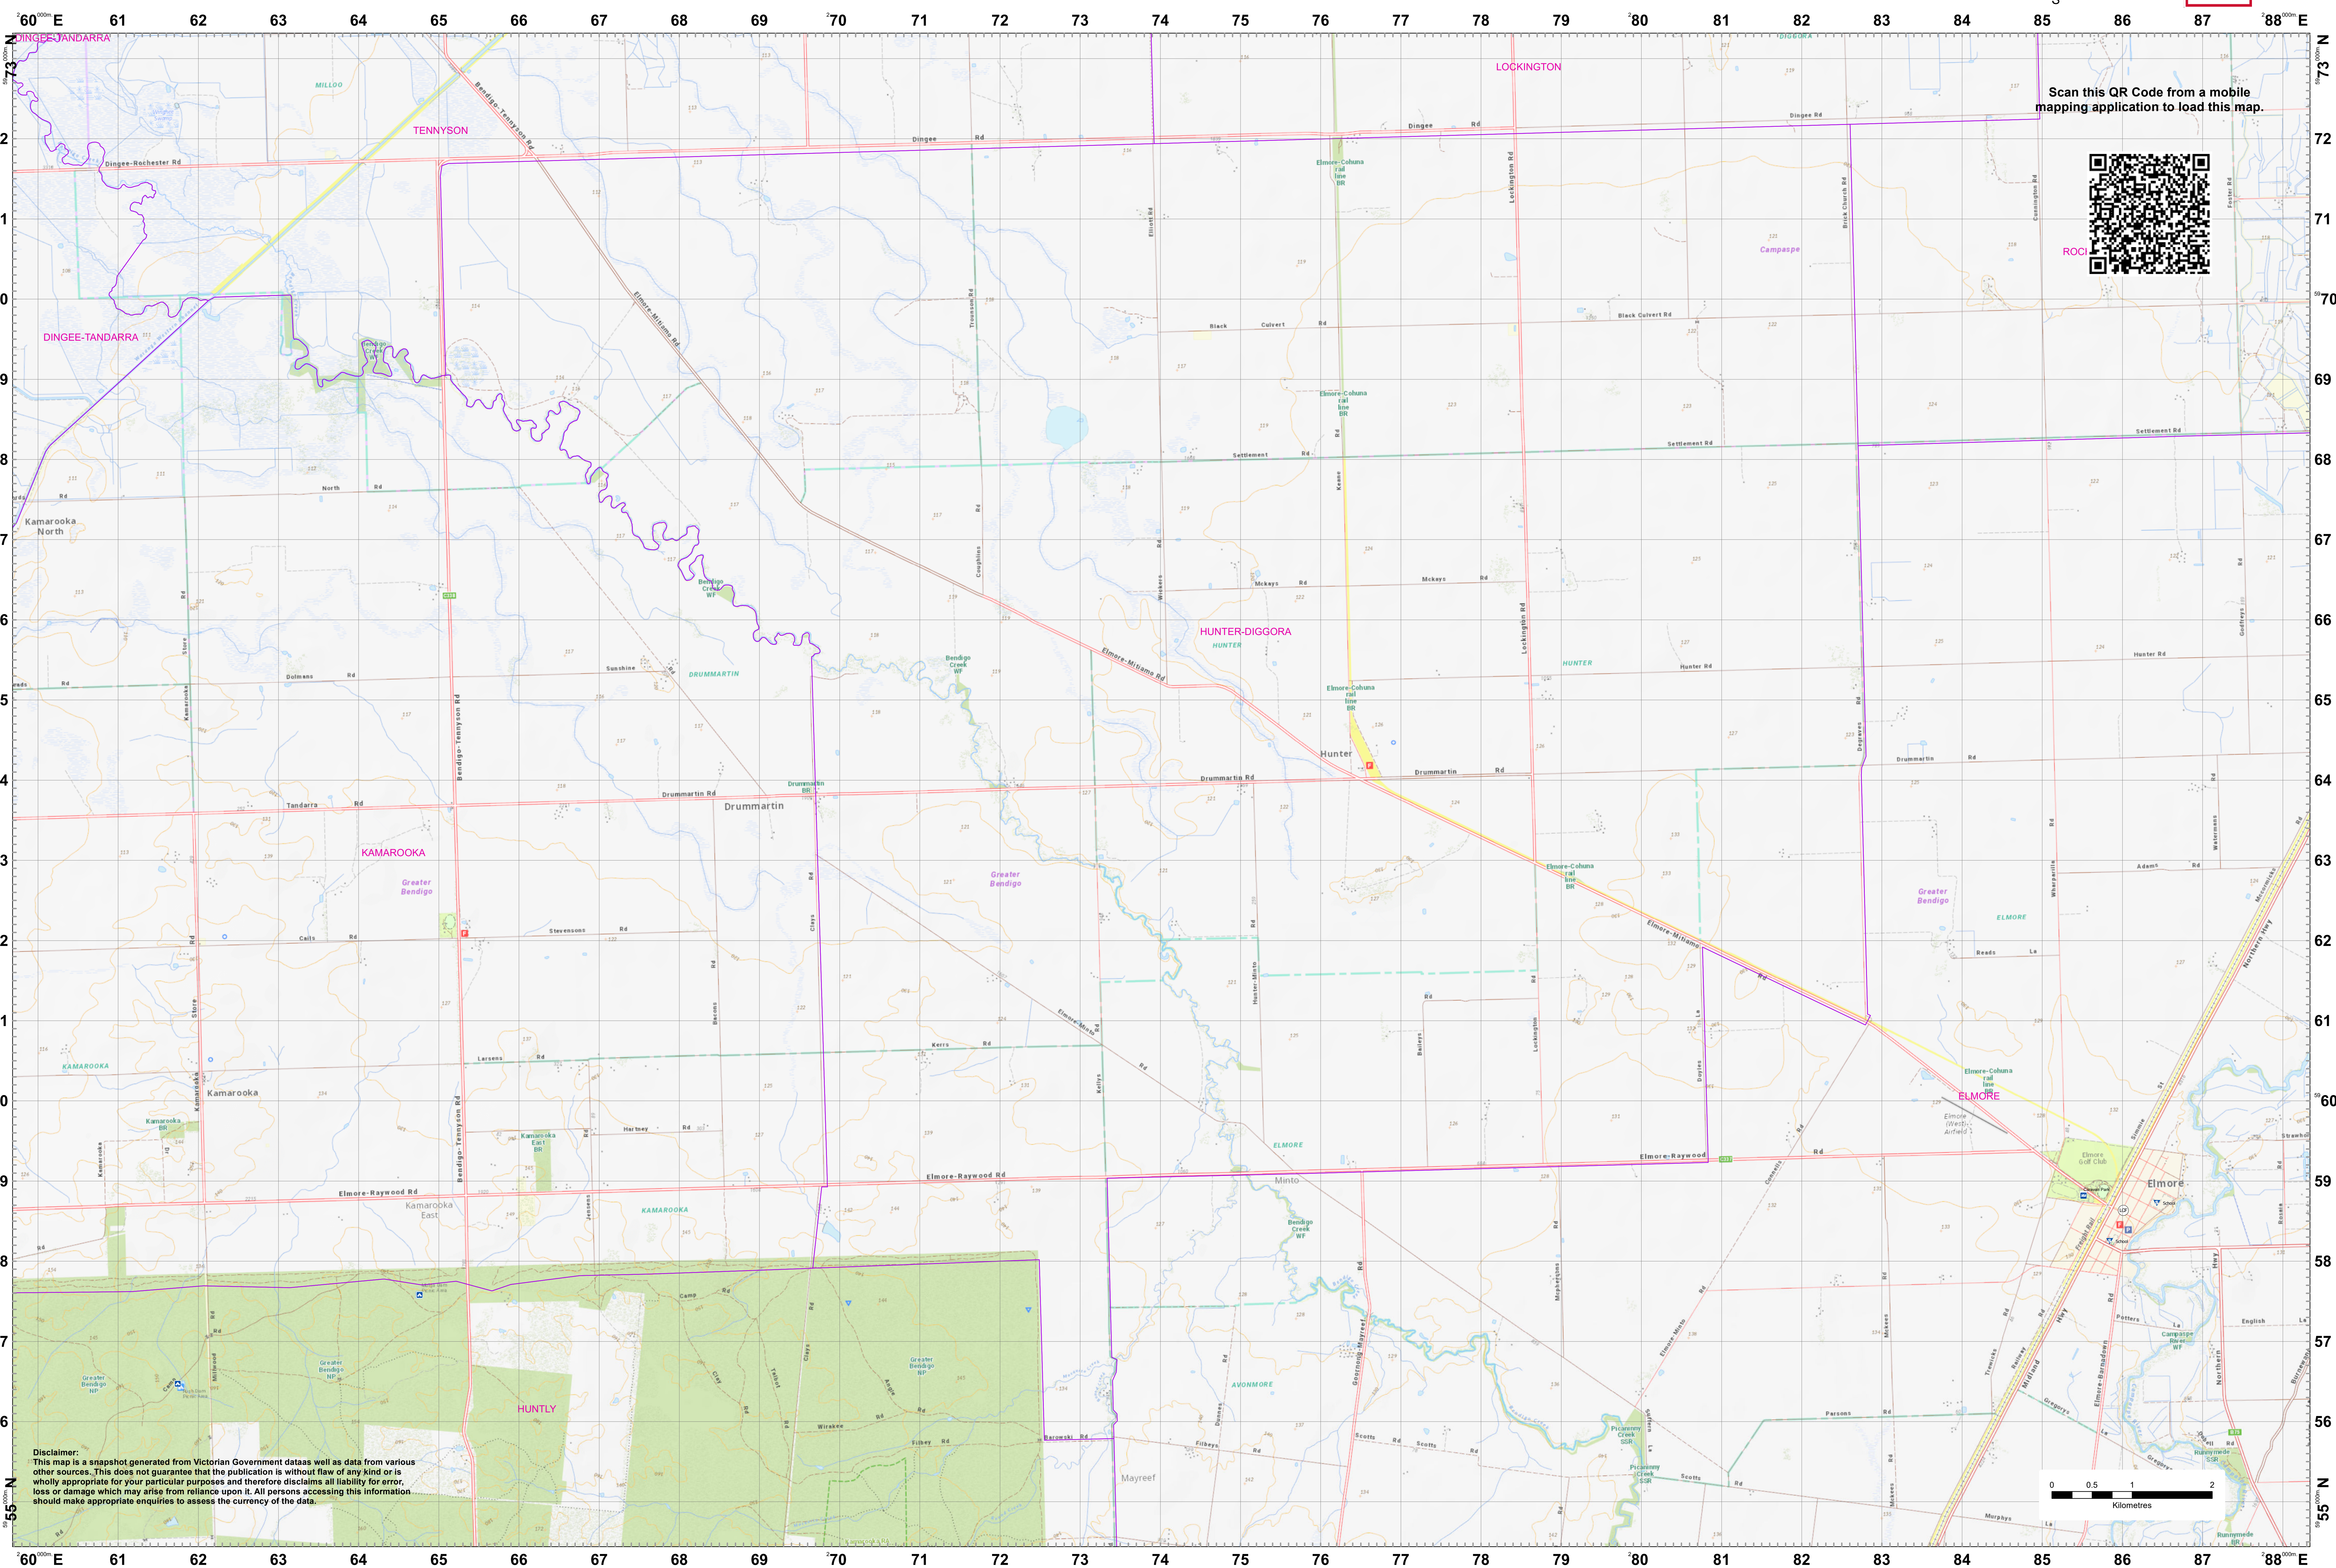

LRD Map: HUNTER-DIGGORA Brigade in District 02

Scan this QR Code from a mobile mapping application to load this map.

ROCI