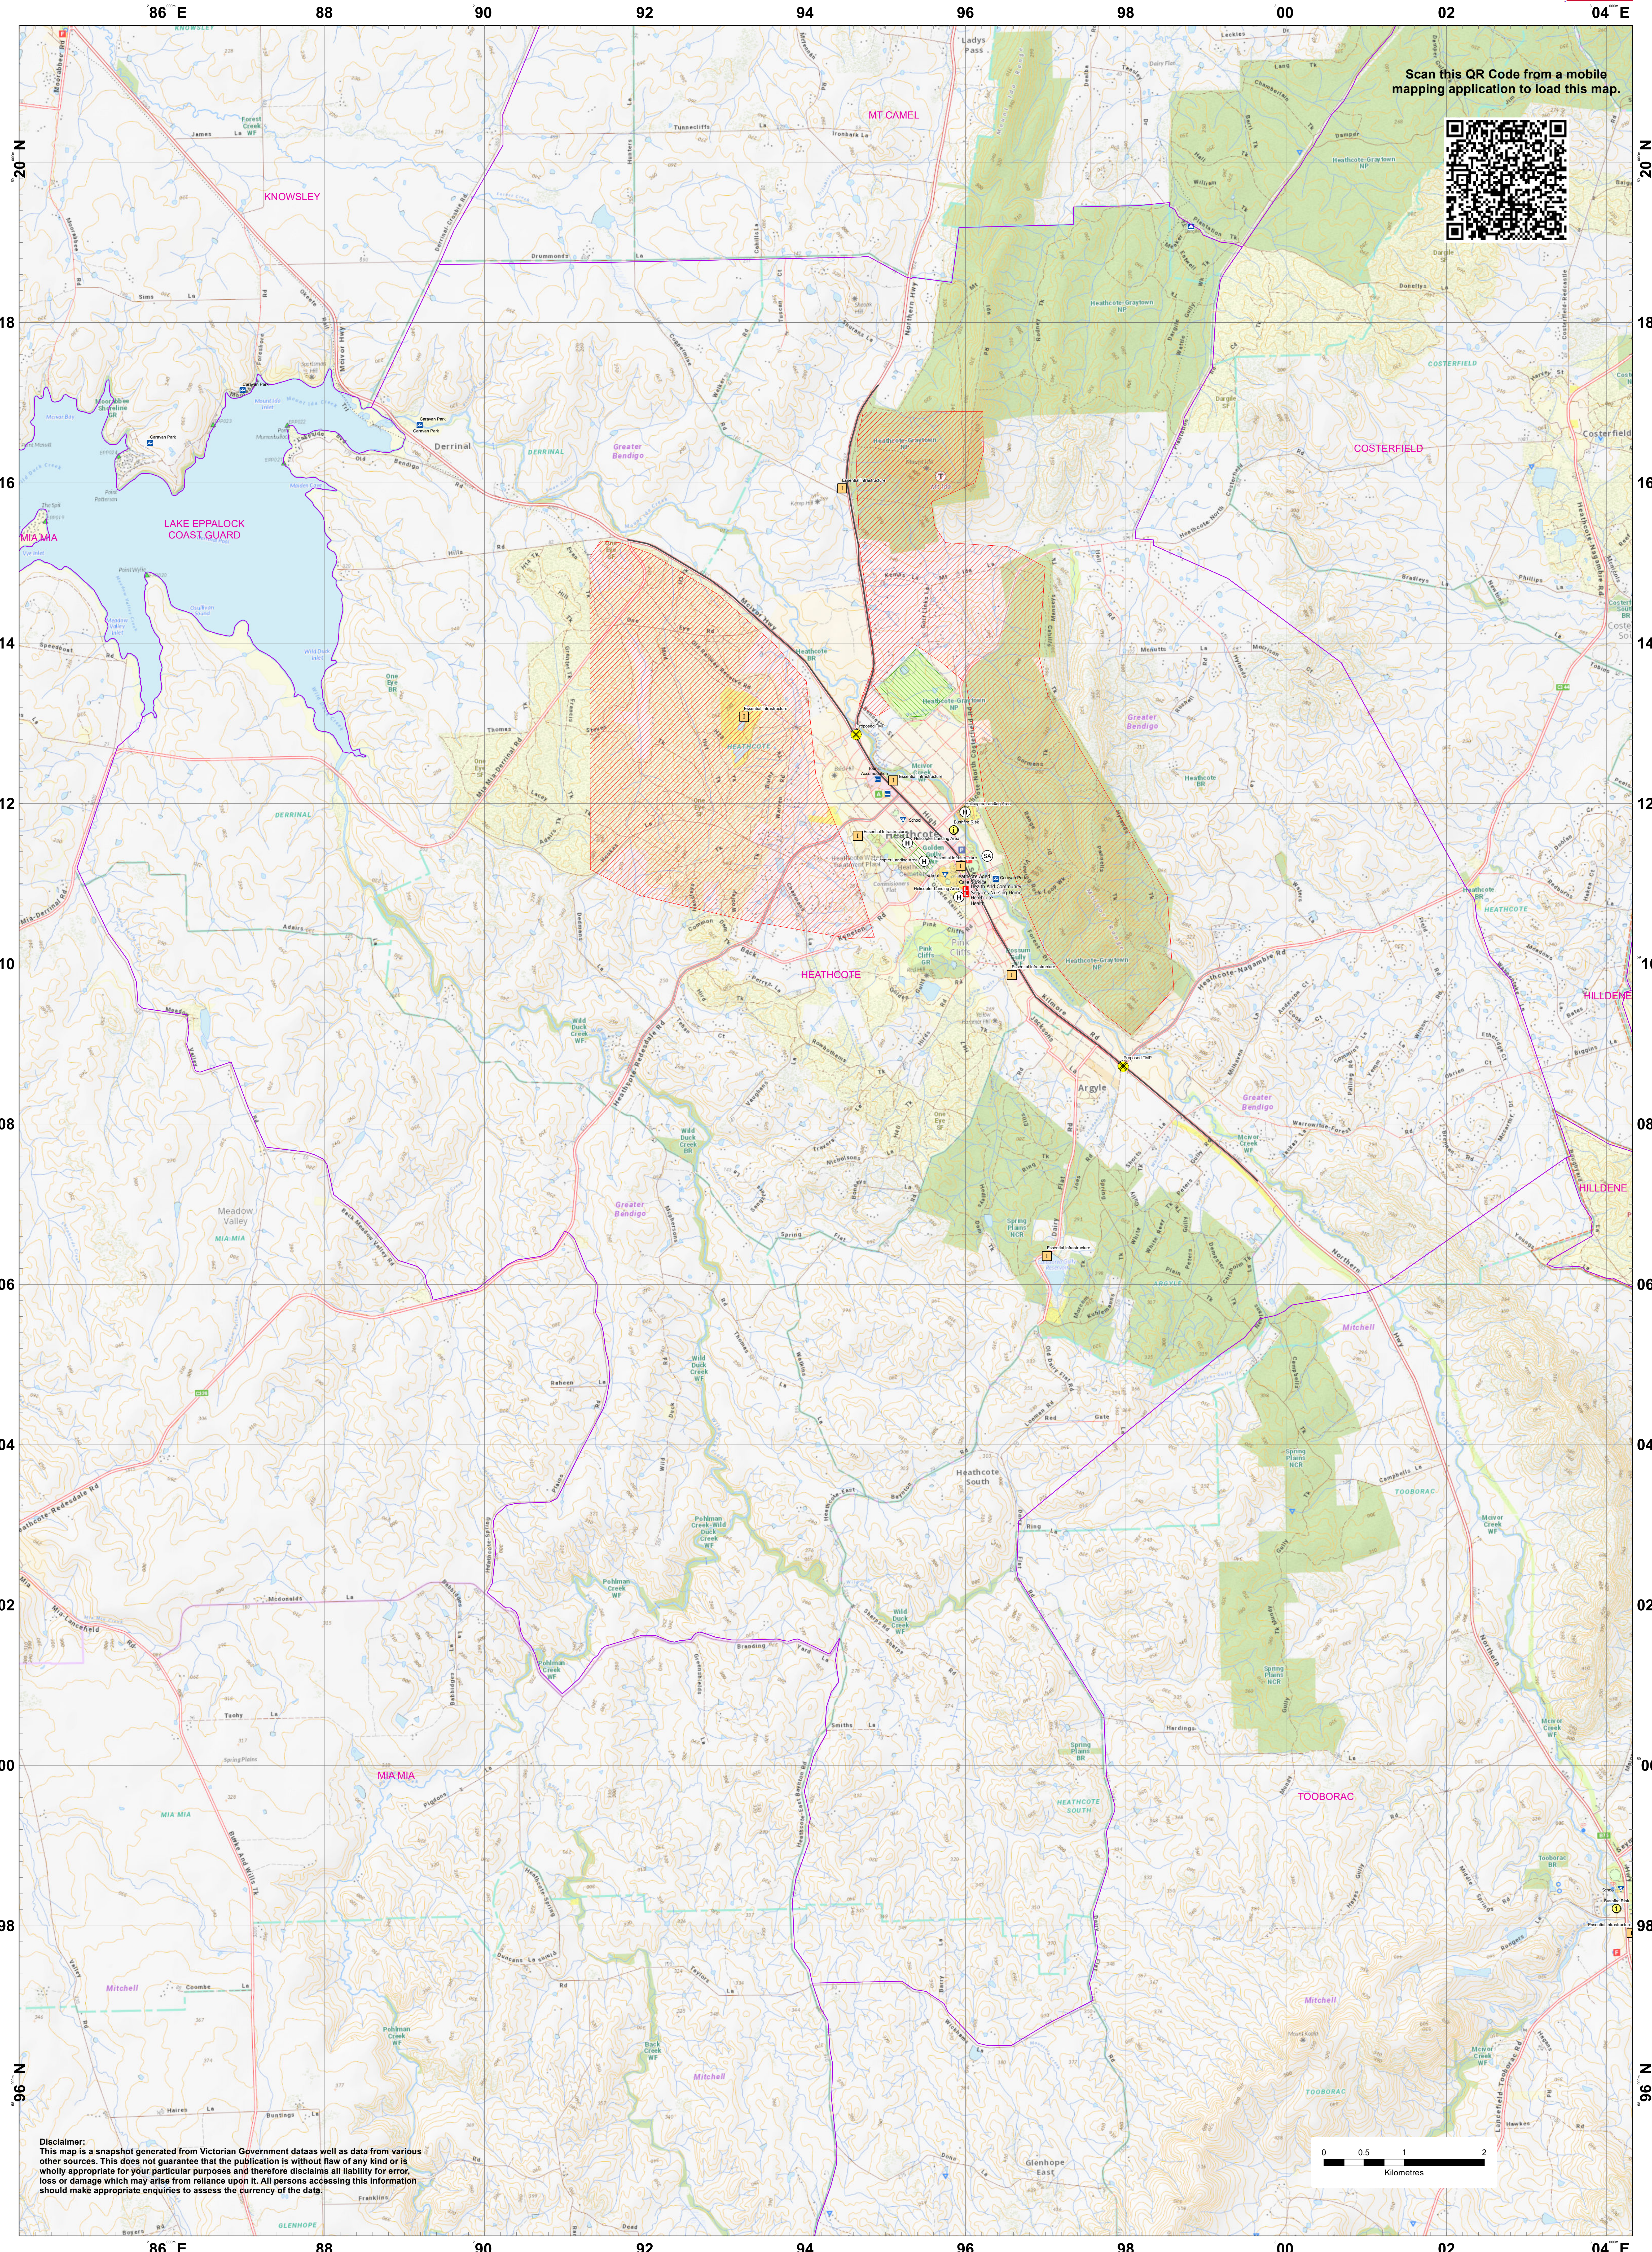

LRD Map: HEATHCOTE Brigade in District 02

Scan this QR Code from a mobile mapping application to load this map.