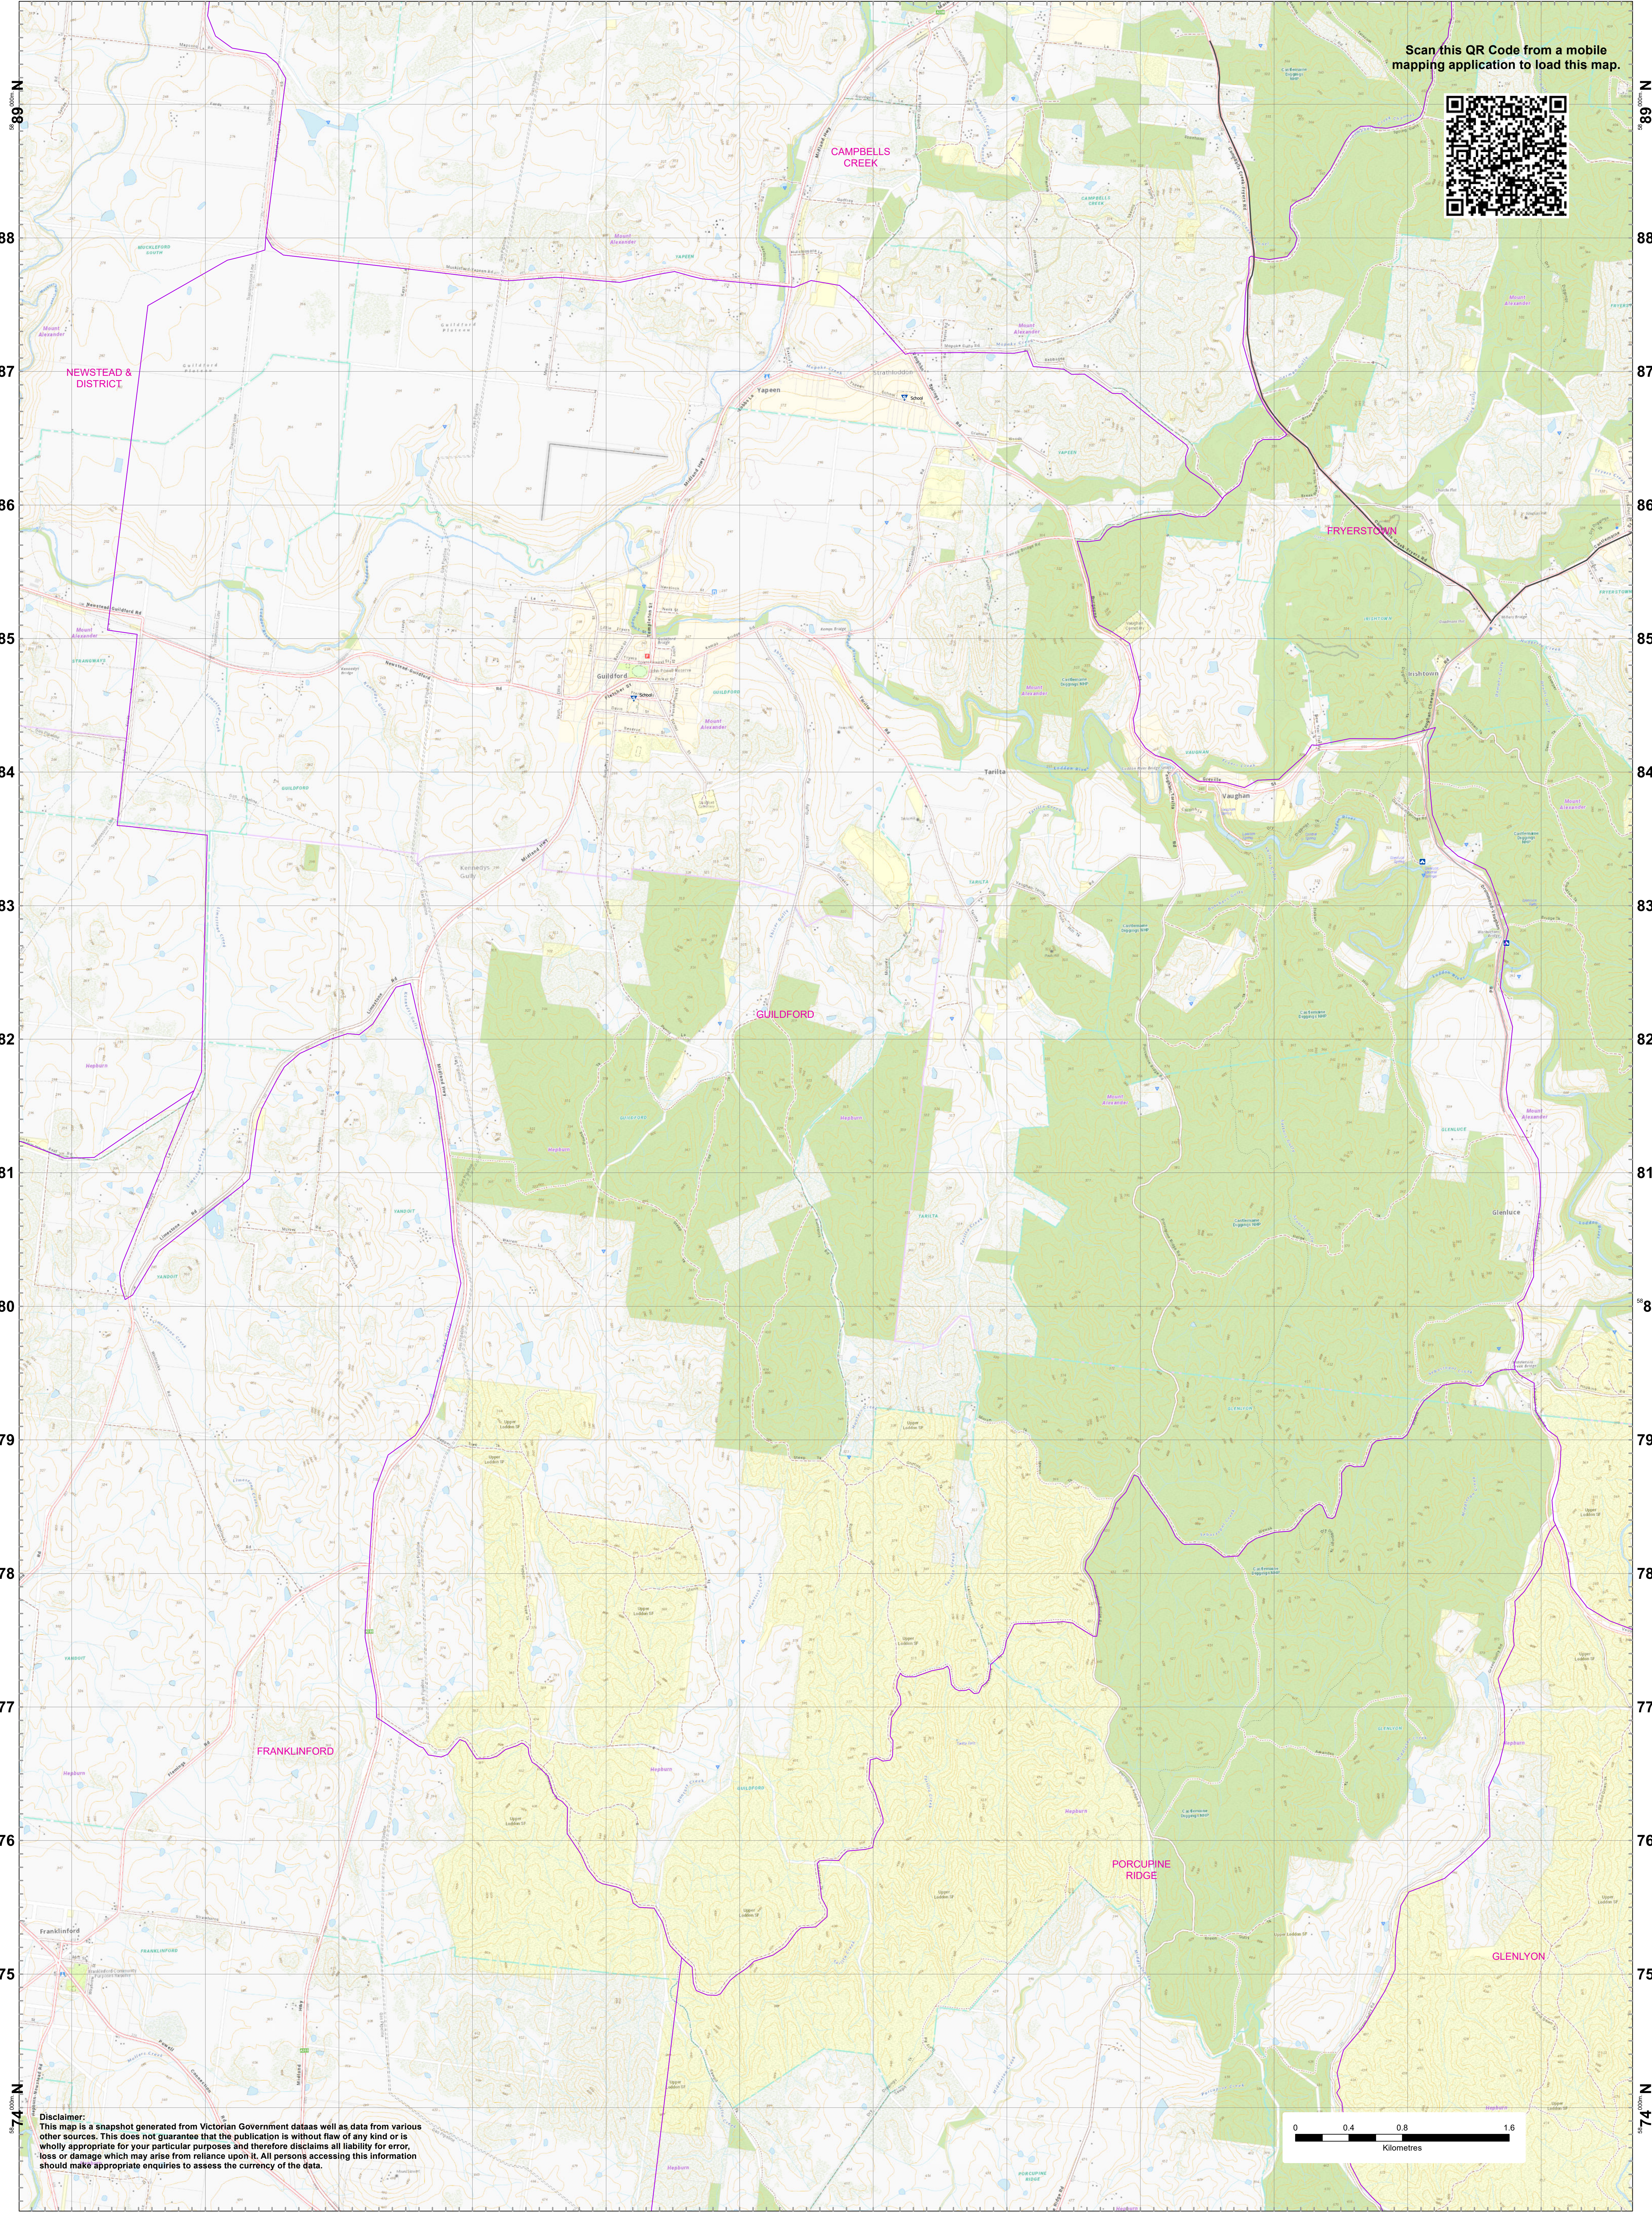

44°00'00" E 45 46 47 48 49 50 51 52 53 54 55°00'00" E

Scan this QR Code from a mobile mapping application to load this map.

44°00'00" E 45 46 47 48 49 50 51 52 53 54 55°00'00" E