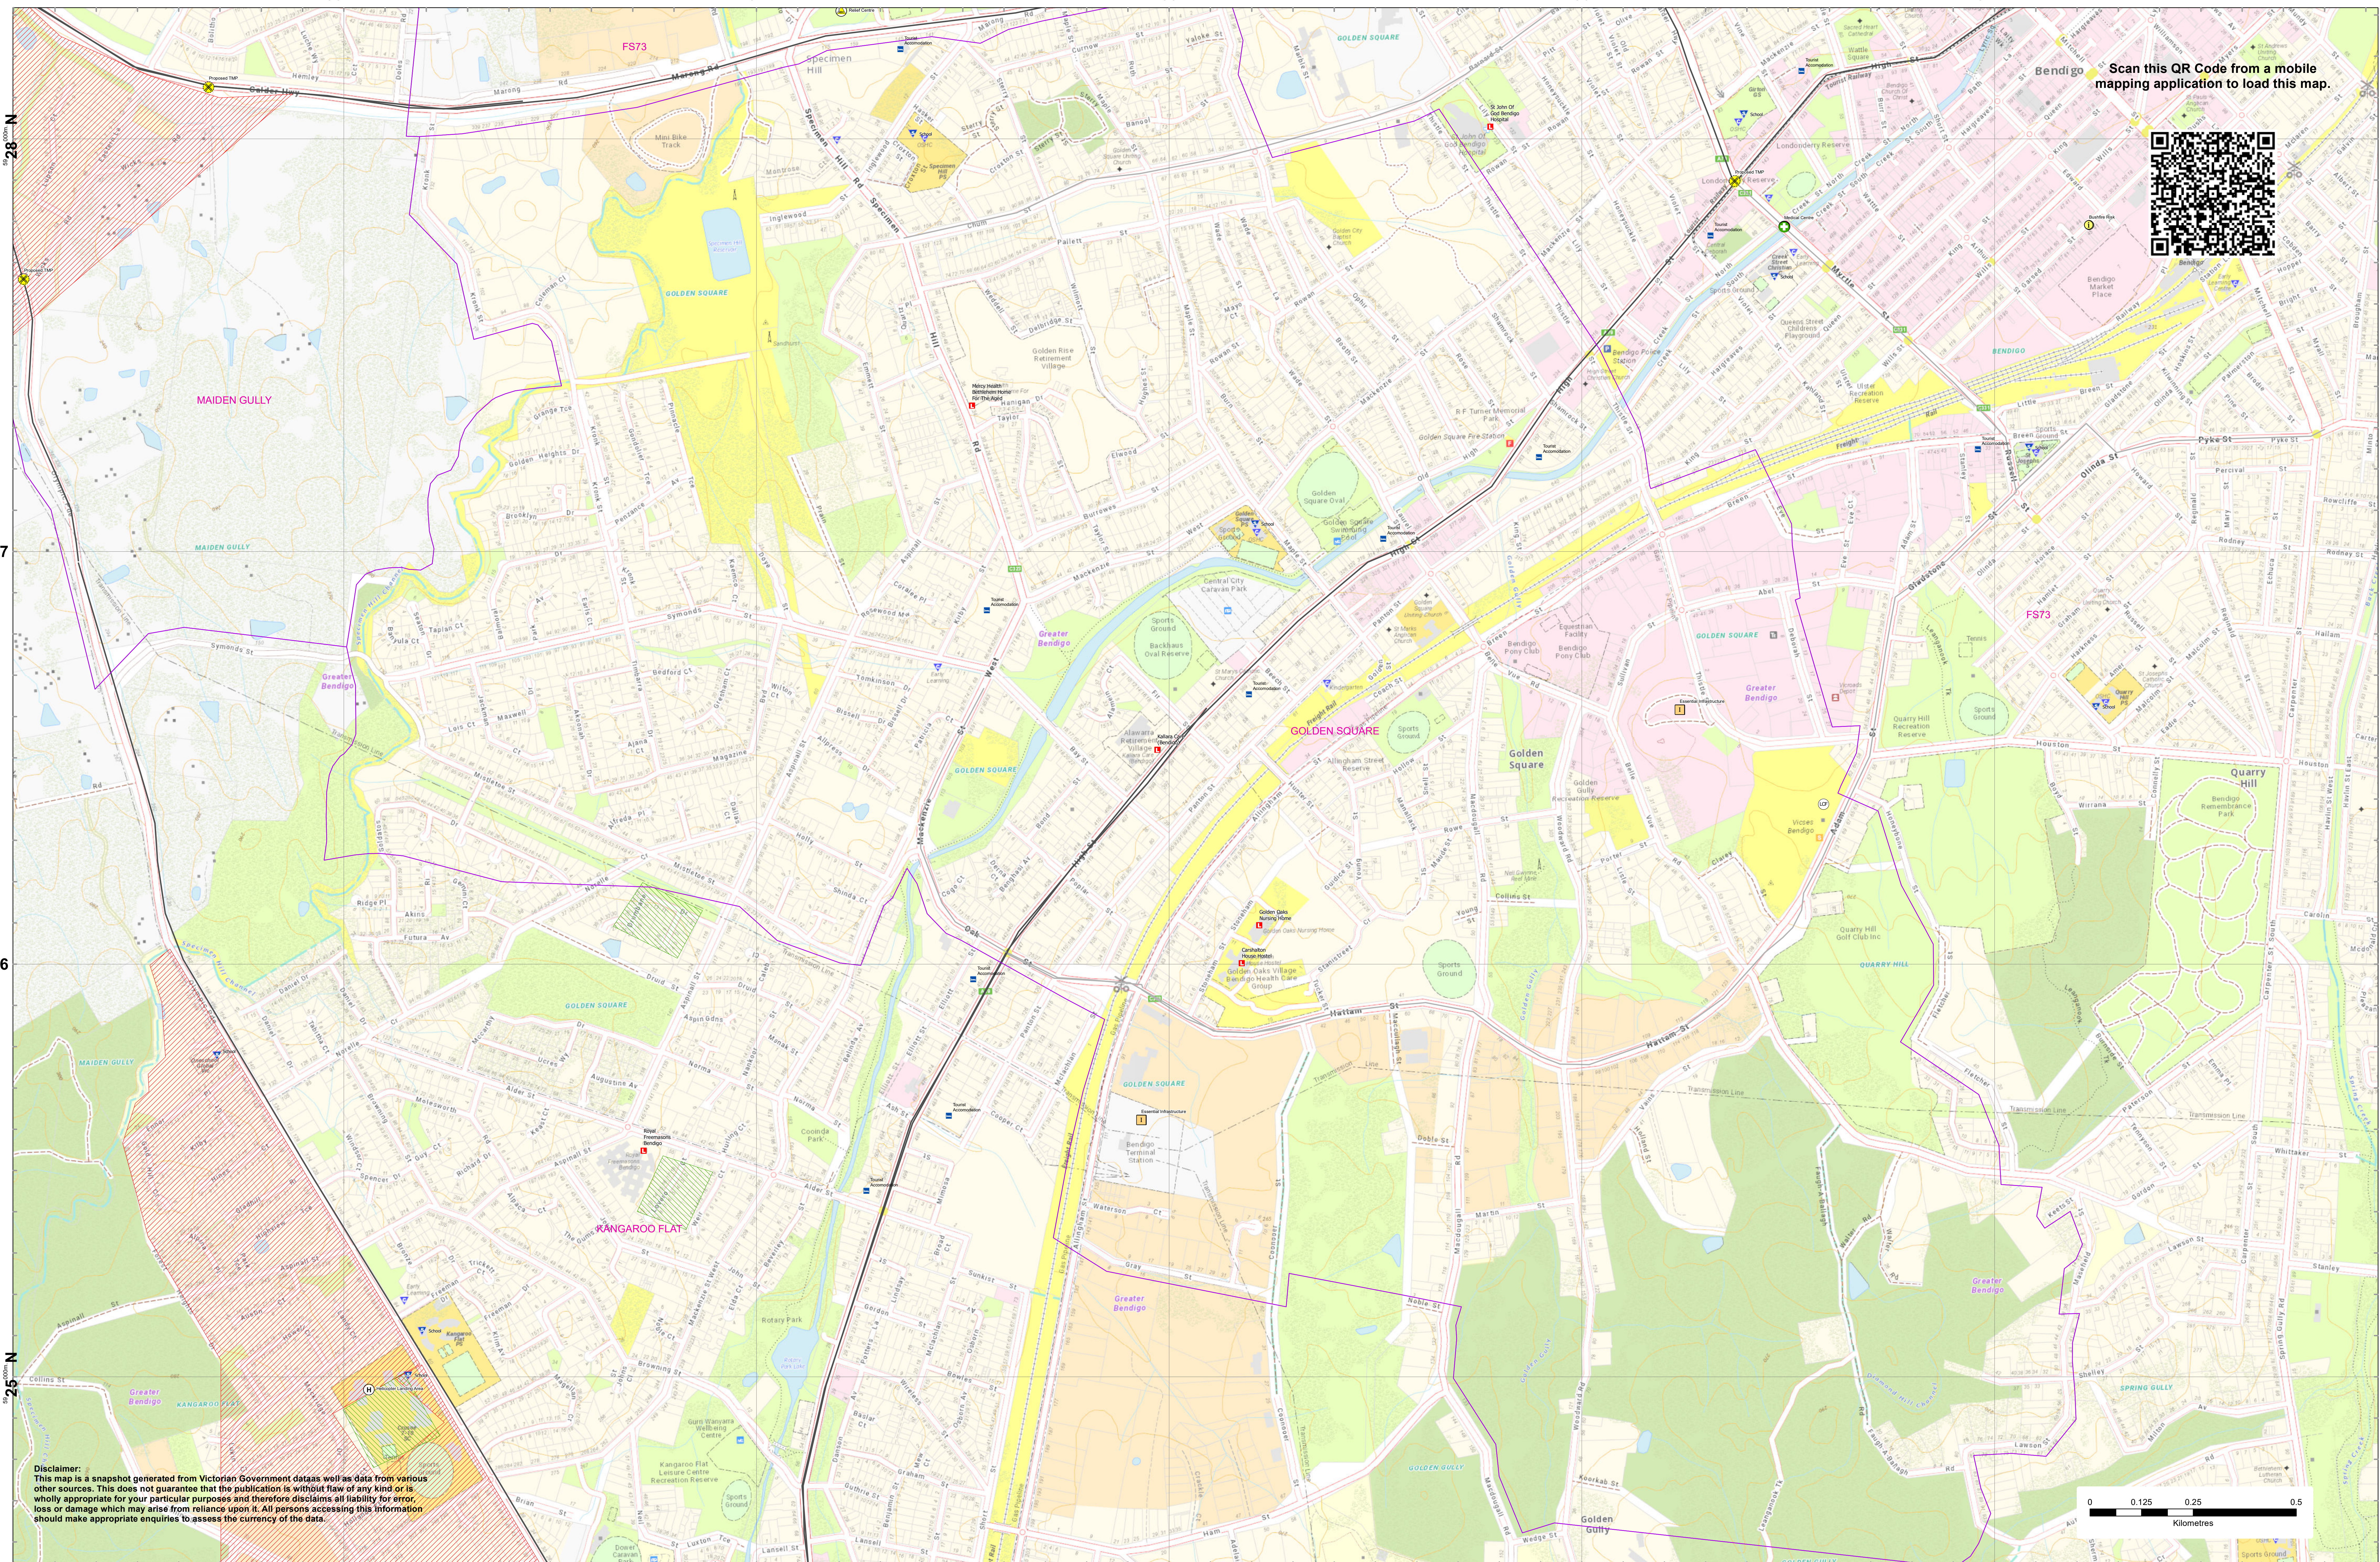

53°00'00" E

54

55

56

57°00'00" E

28°00'00" N

28°00'00" N

27

27

26

26

25°00'00" N

25°00'00" N

Scan this QR Code from a mobile mapping application to load this map.

53°00'00" E

54

55

56

57°00'00" E