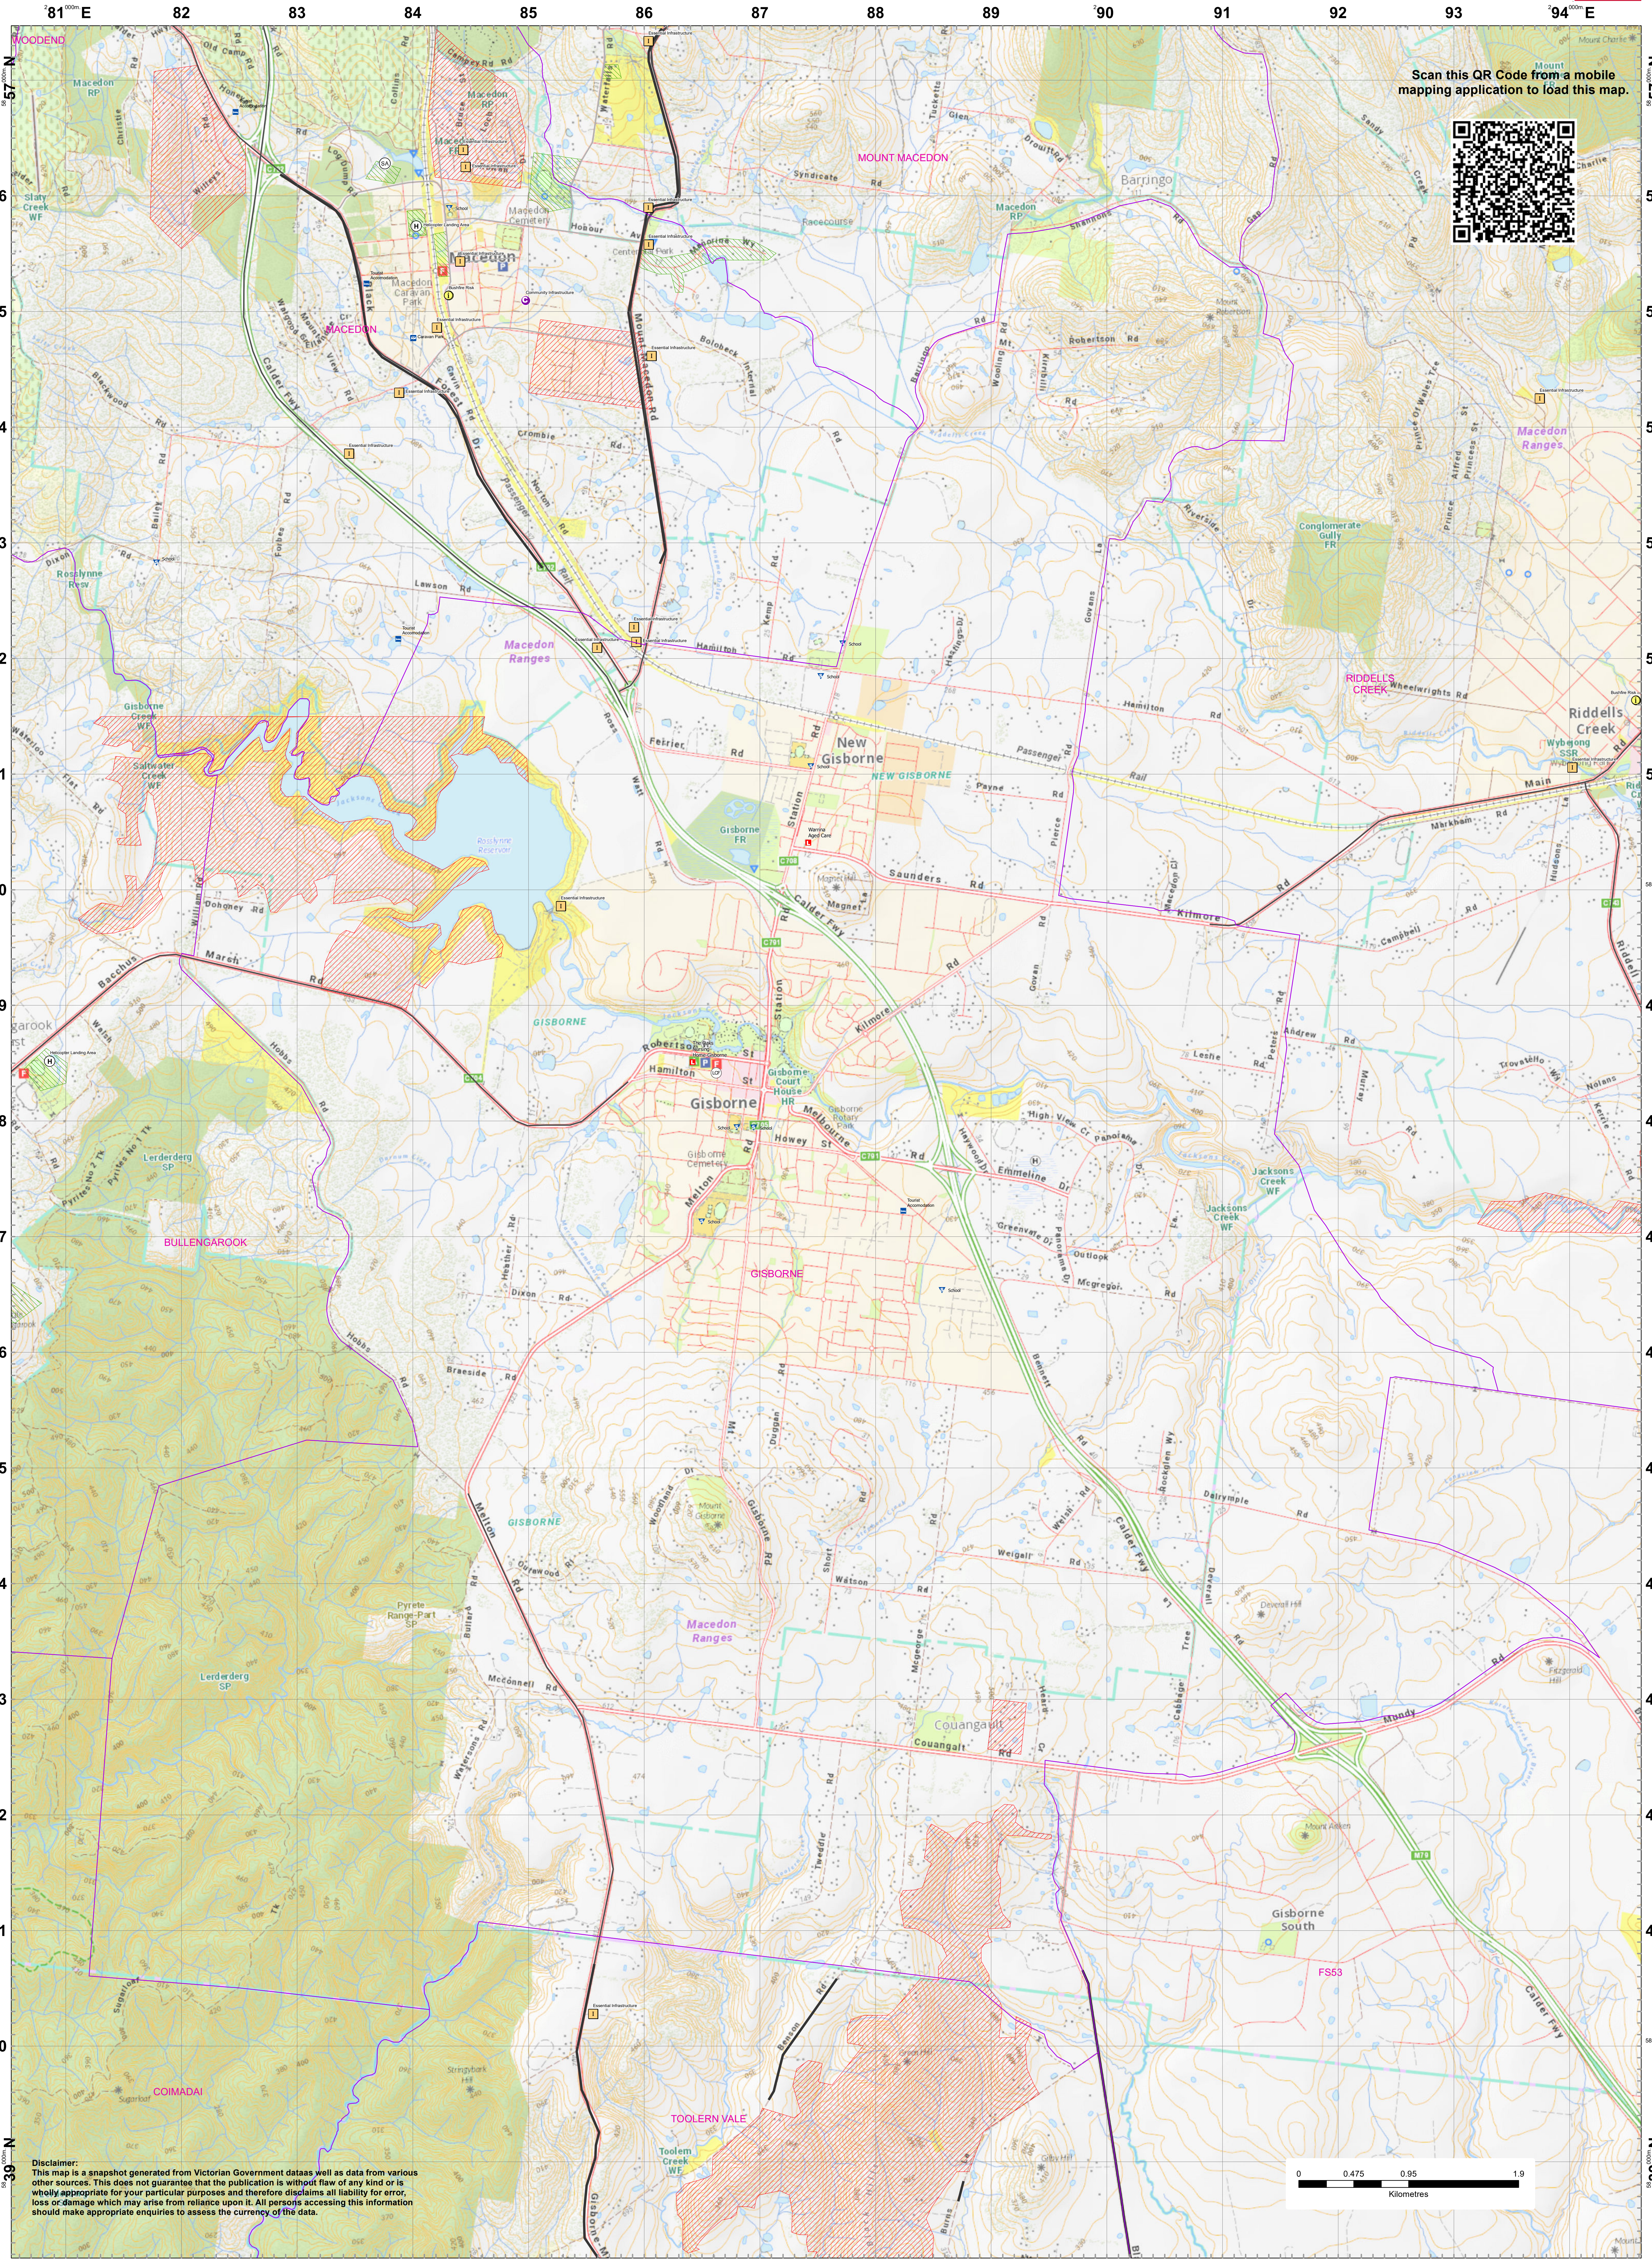

LRD Map: GISBORNE Brigade in District 02

Scan this QR Code from a mobile mapping application to load this map.