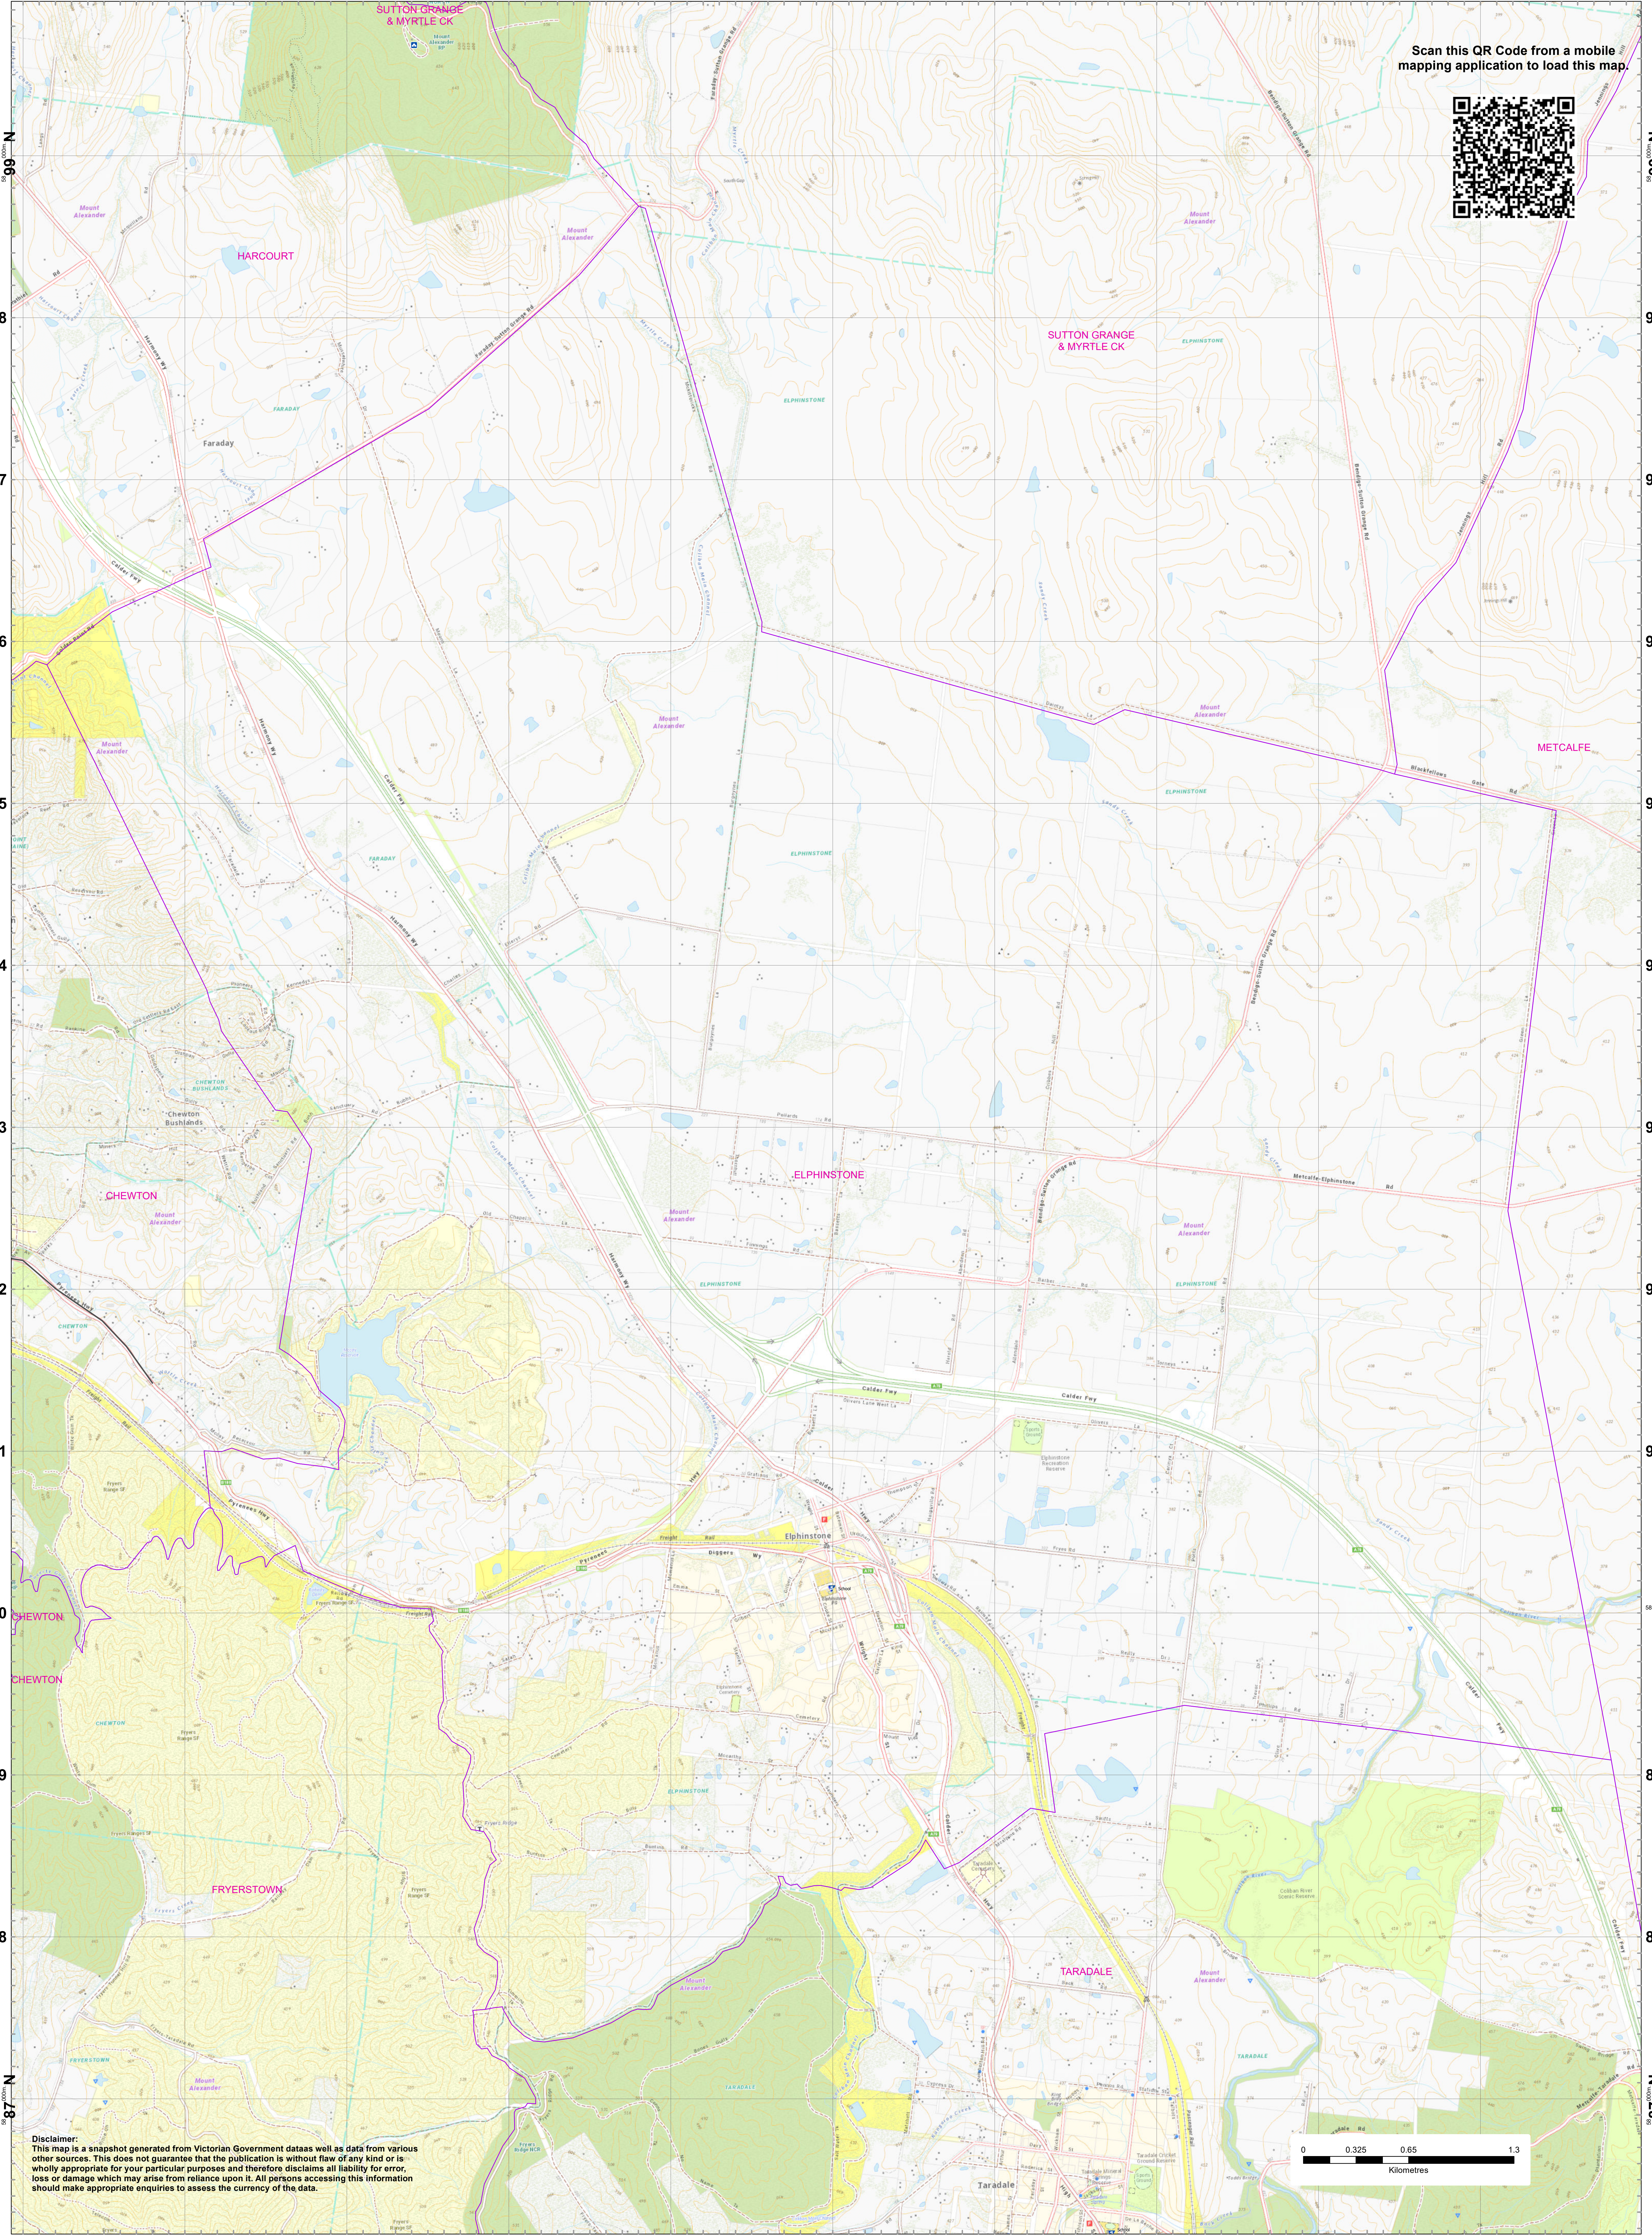

58°E 59 60 61 62 63 64 65 66 67°E

Scan this QR Code from a mobile mapping application to load this map.

58°E 59 60 61 62 63 64 65 66 67°E