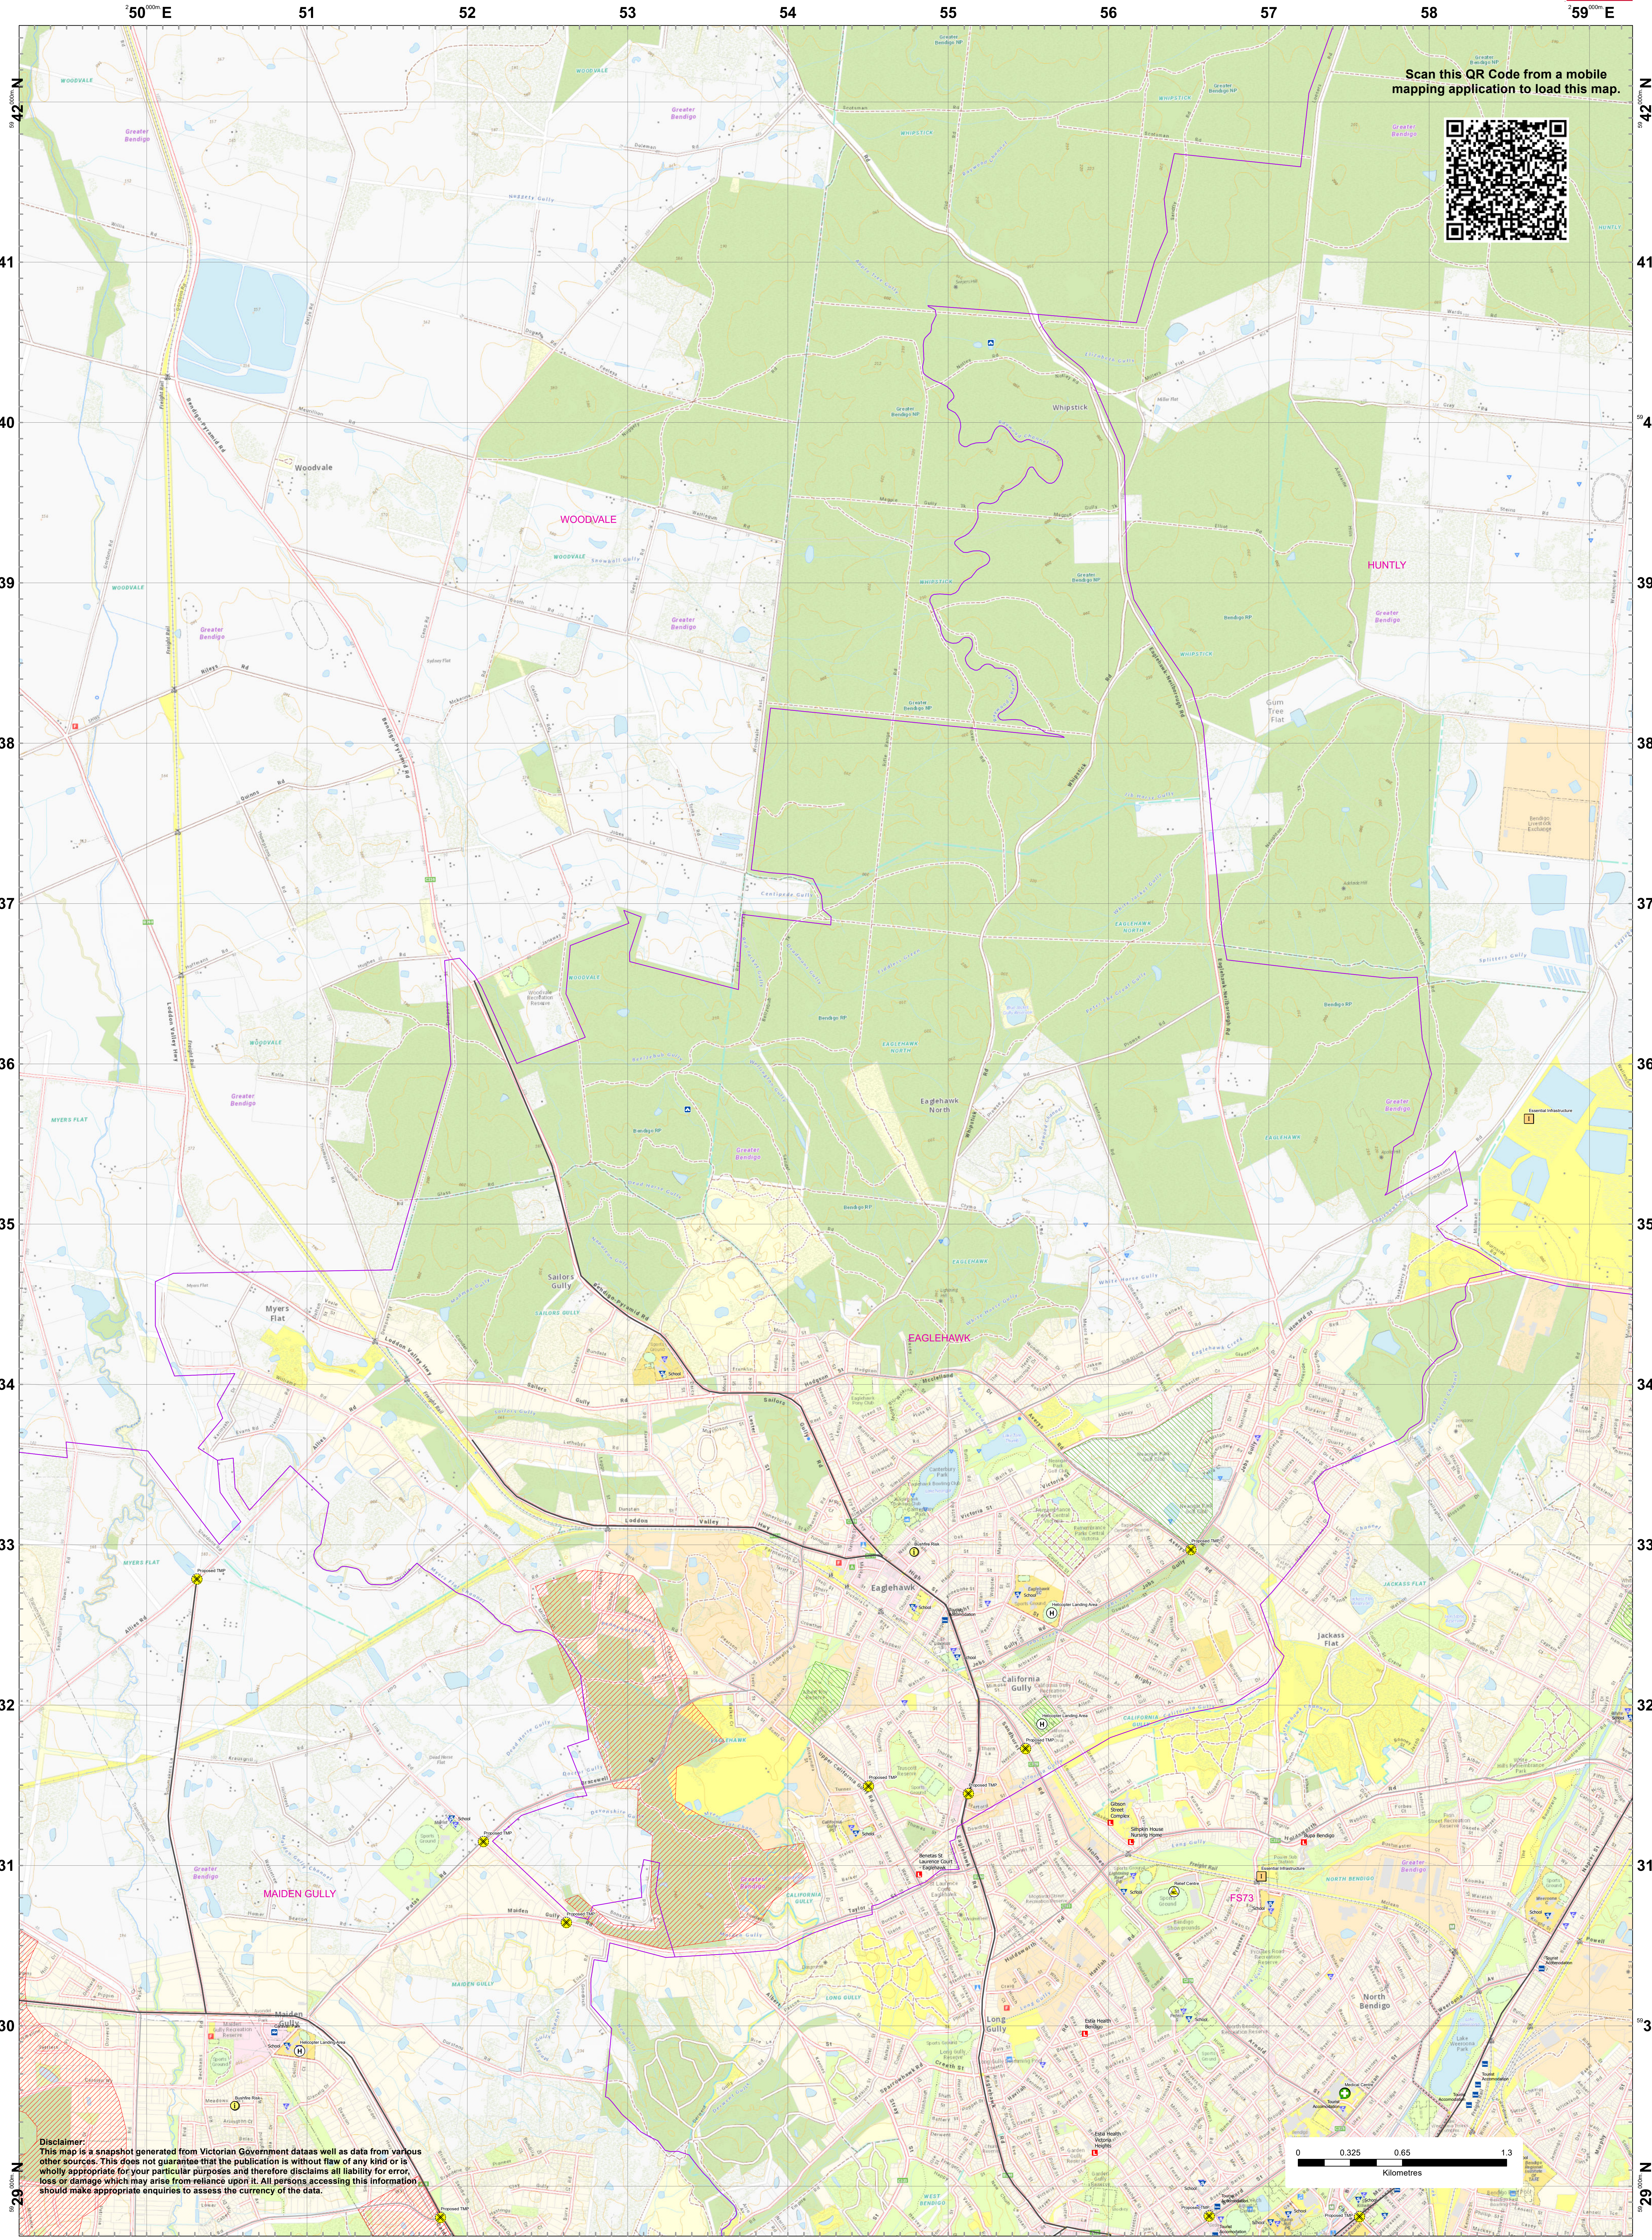

LRD Map: EAGLEHAWK Brigade in District 02

Scan this QR Code from a mobile mapping application to load this map.