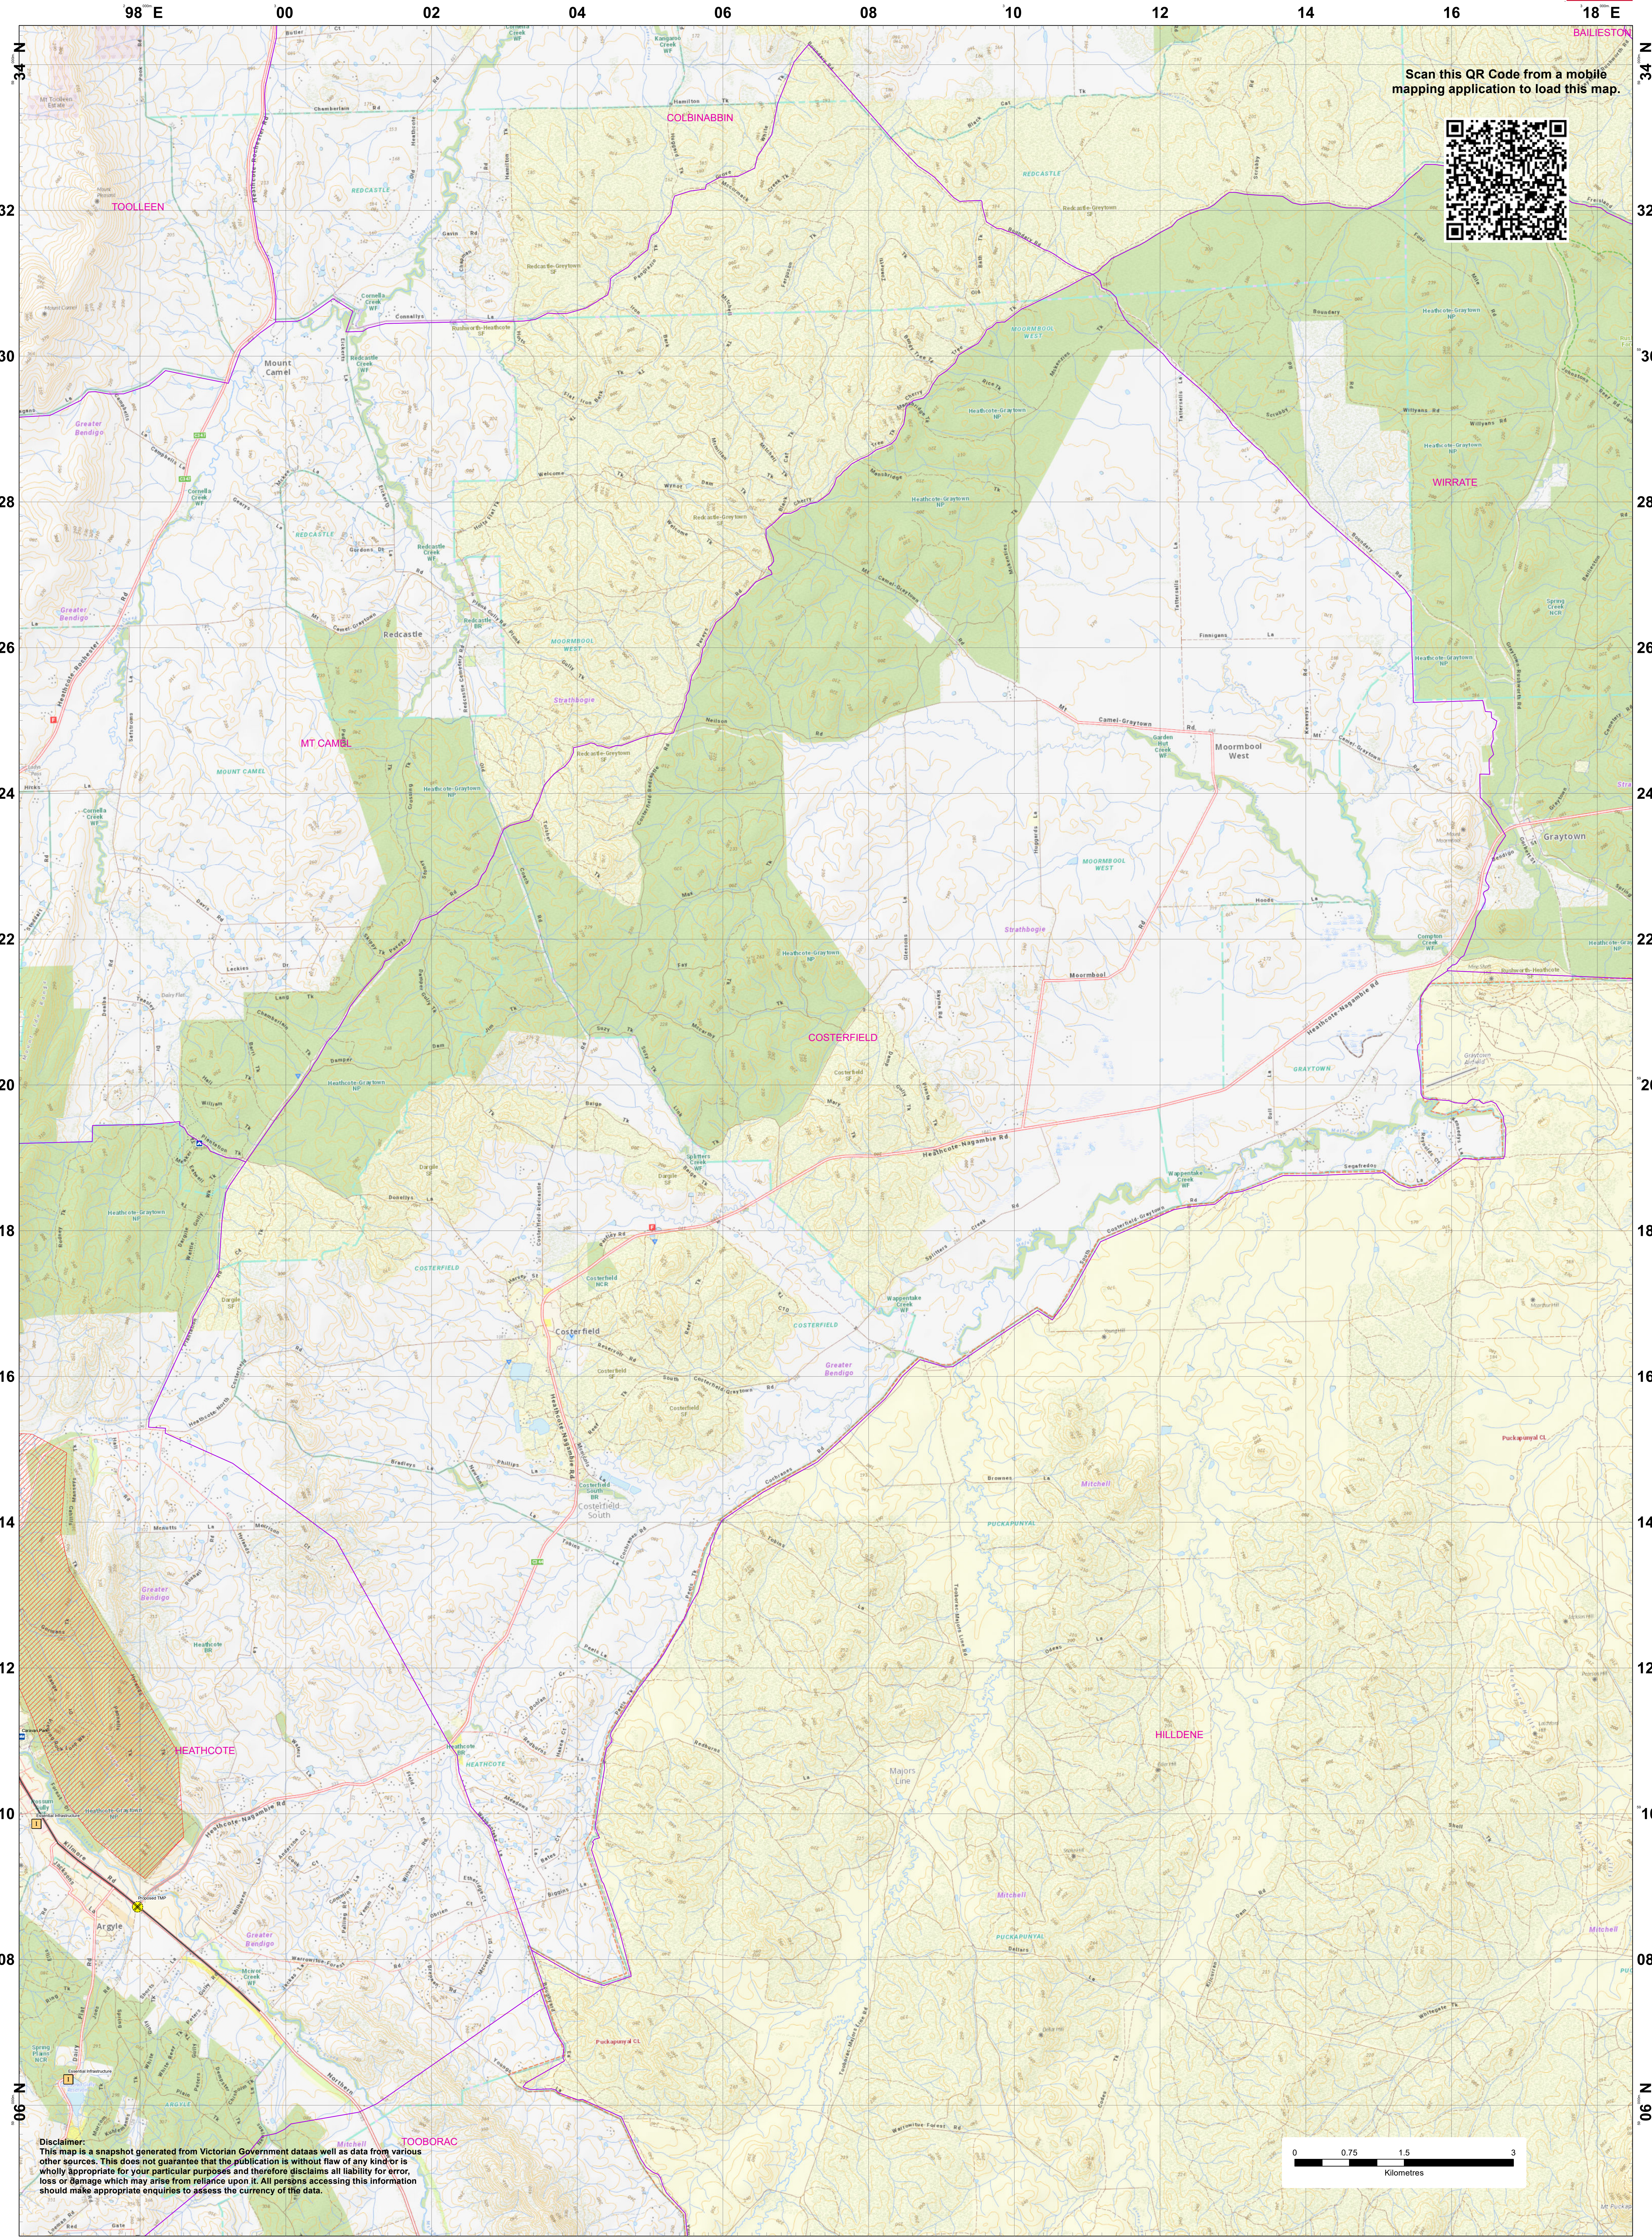

LRD Map: COSTERFIELD Brigade in District 02

Scan this QR Code from a mobile mapping application to load this map.