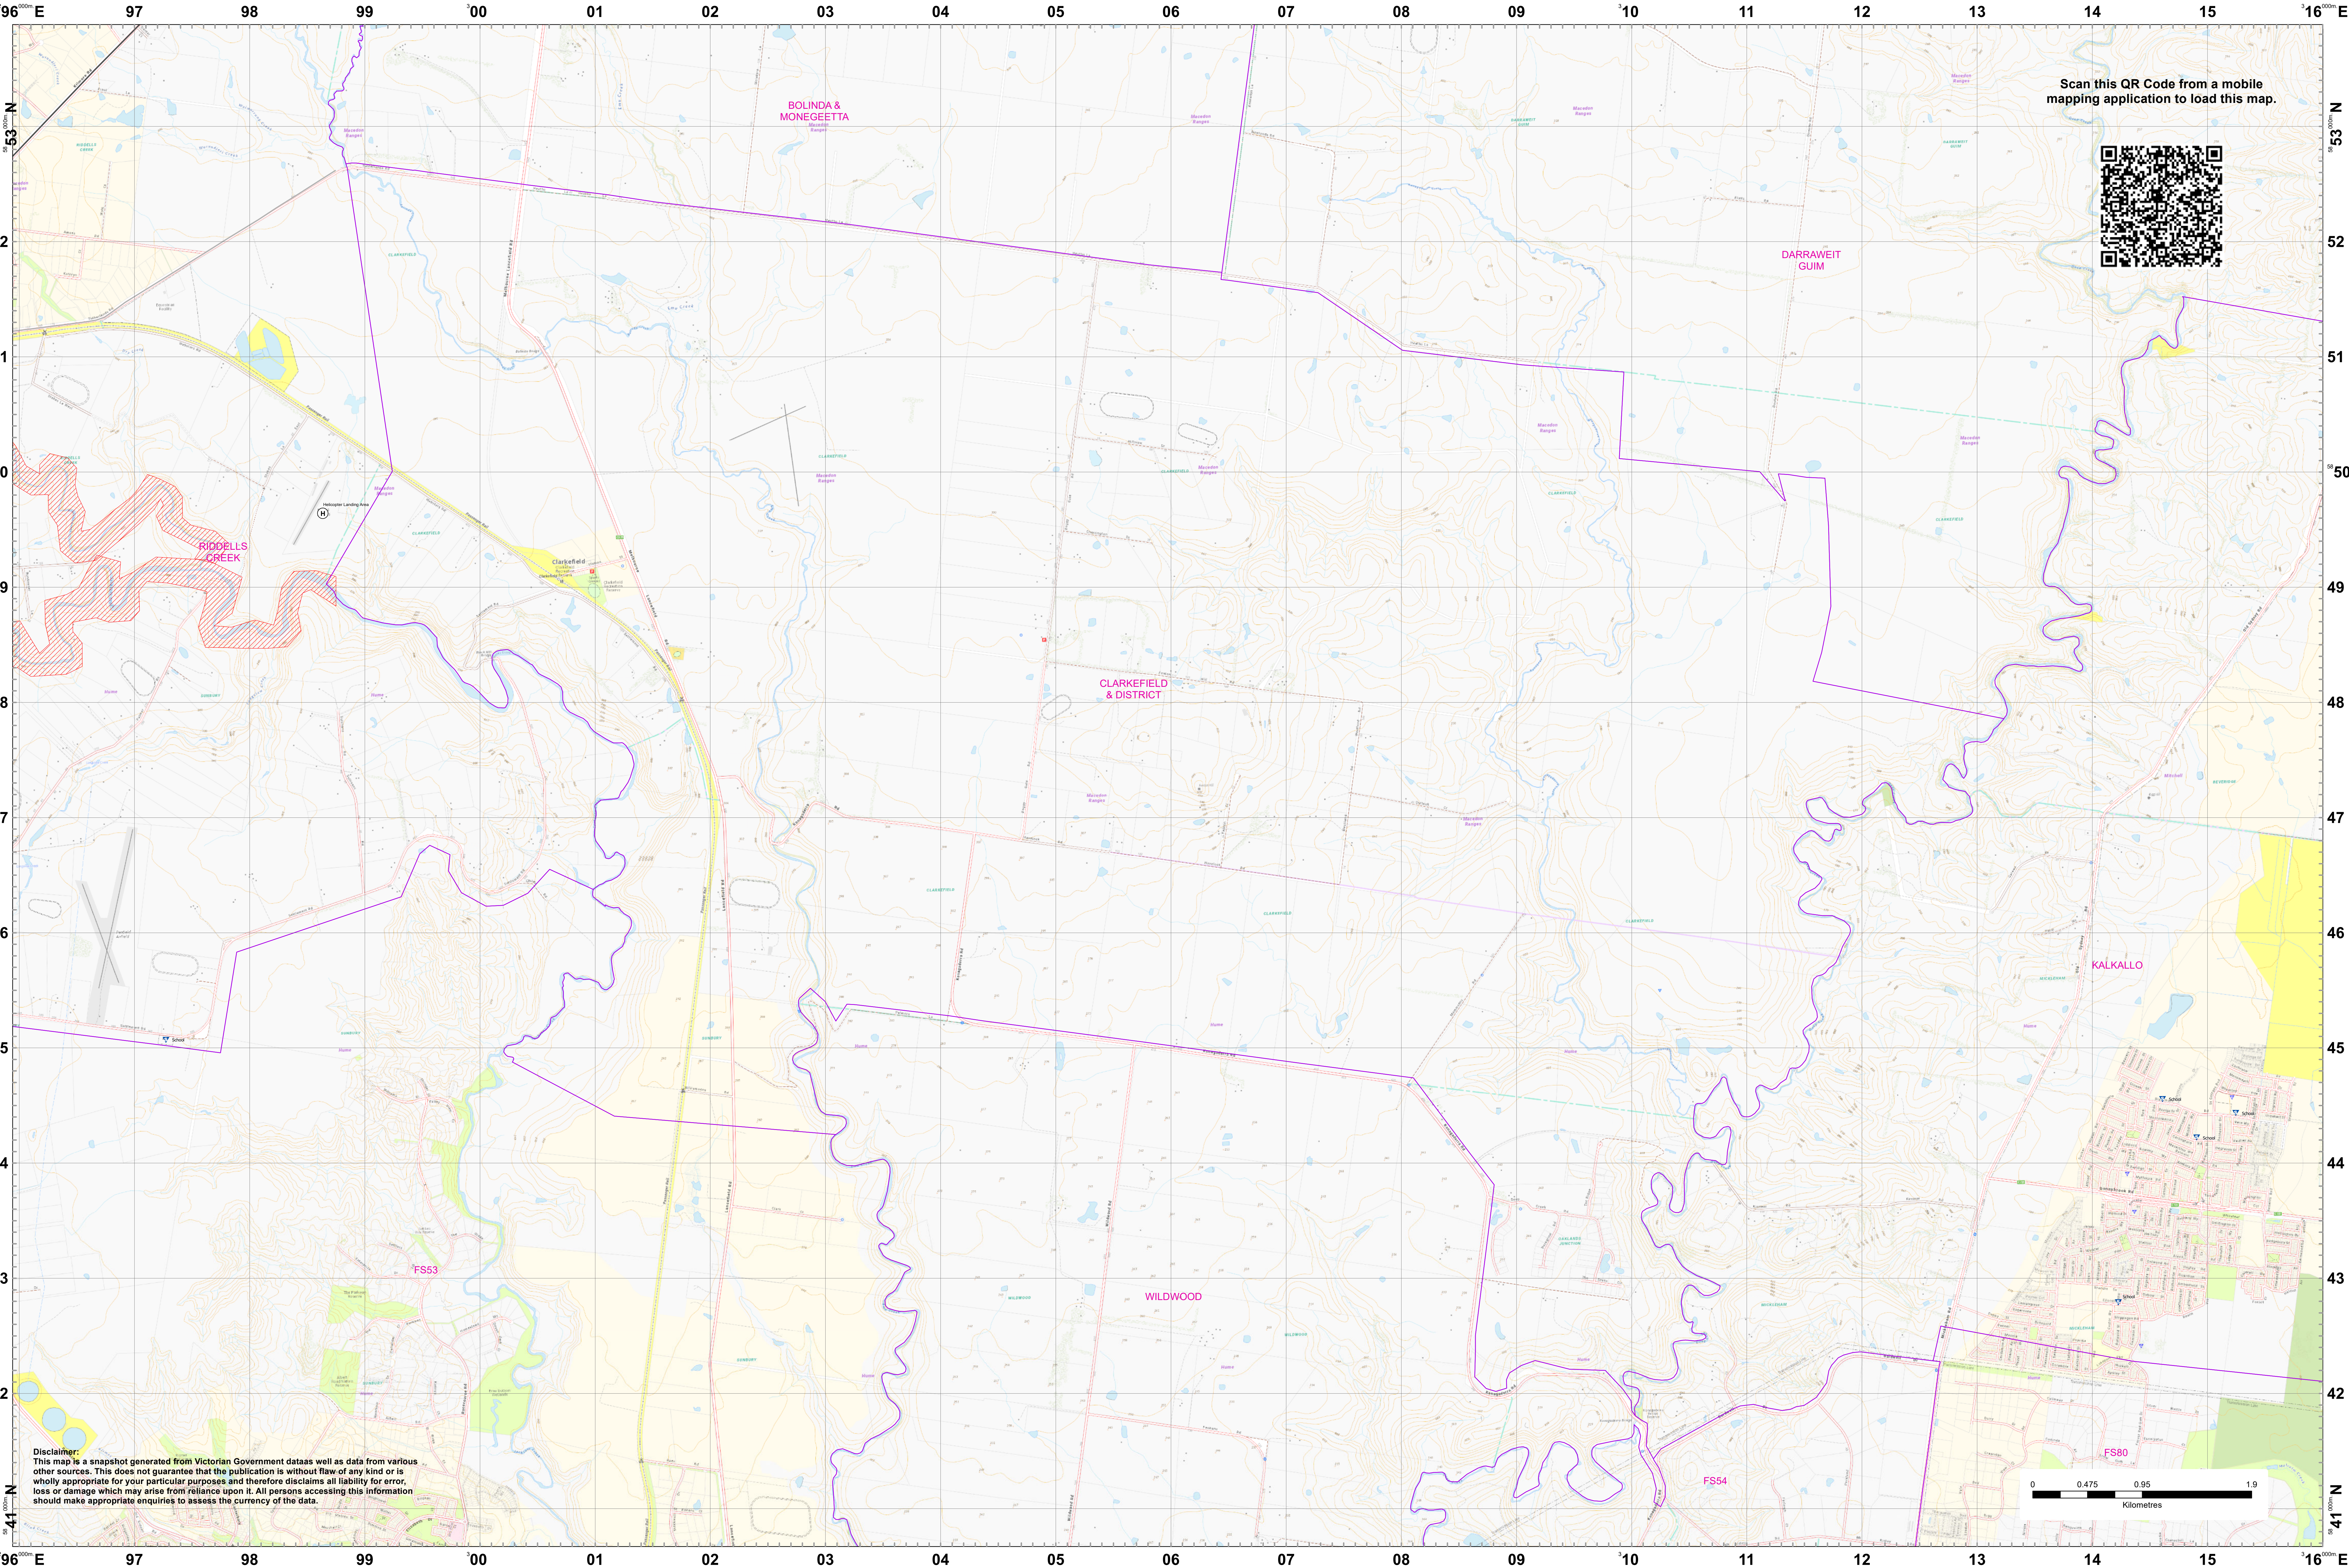

LRD Map: CLARKEFIELD & DISTRICT Brigade in District 02

Scan this QR Code from a mobile mapping application to load this map.