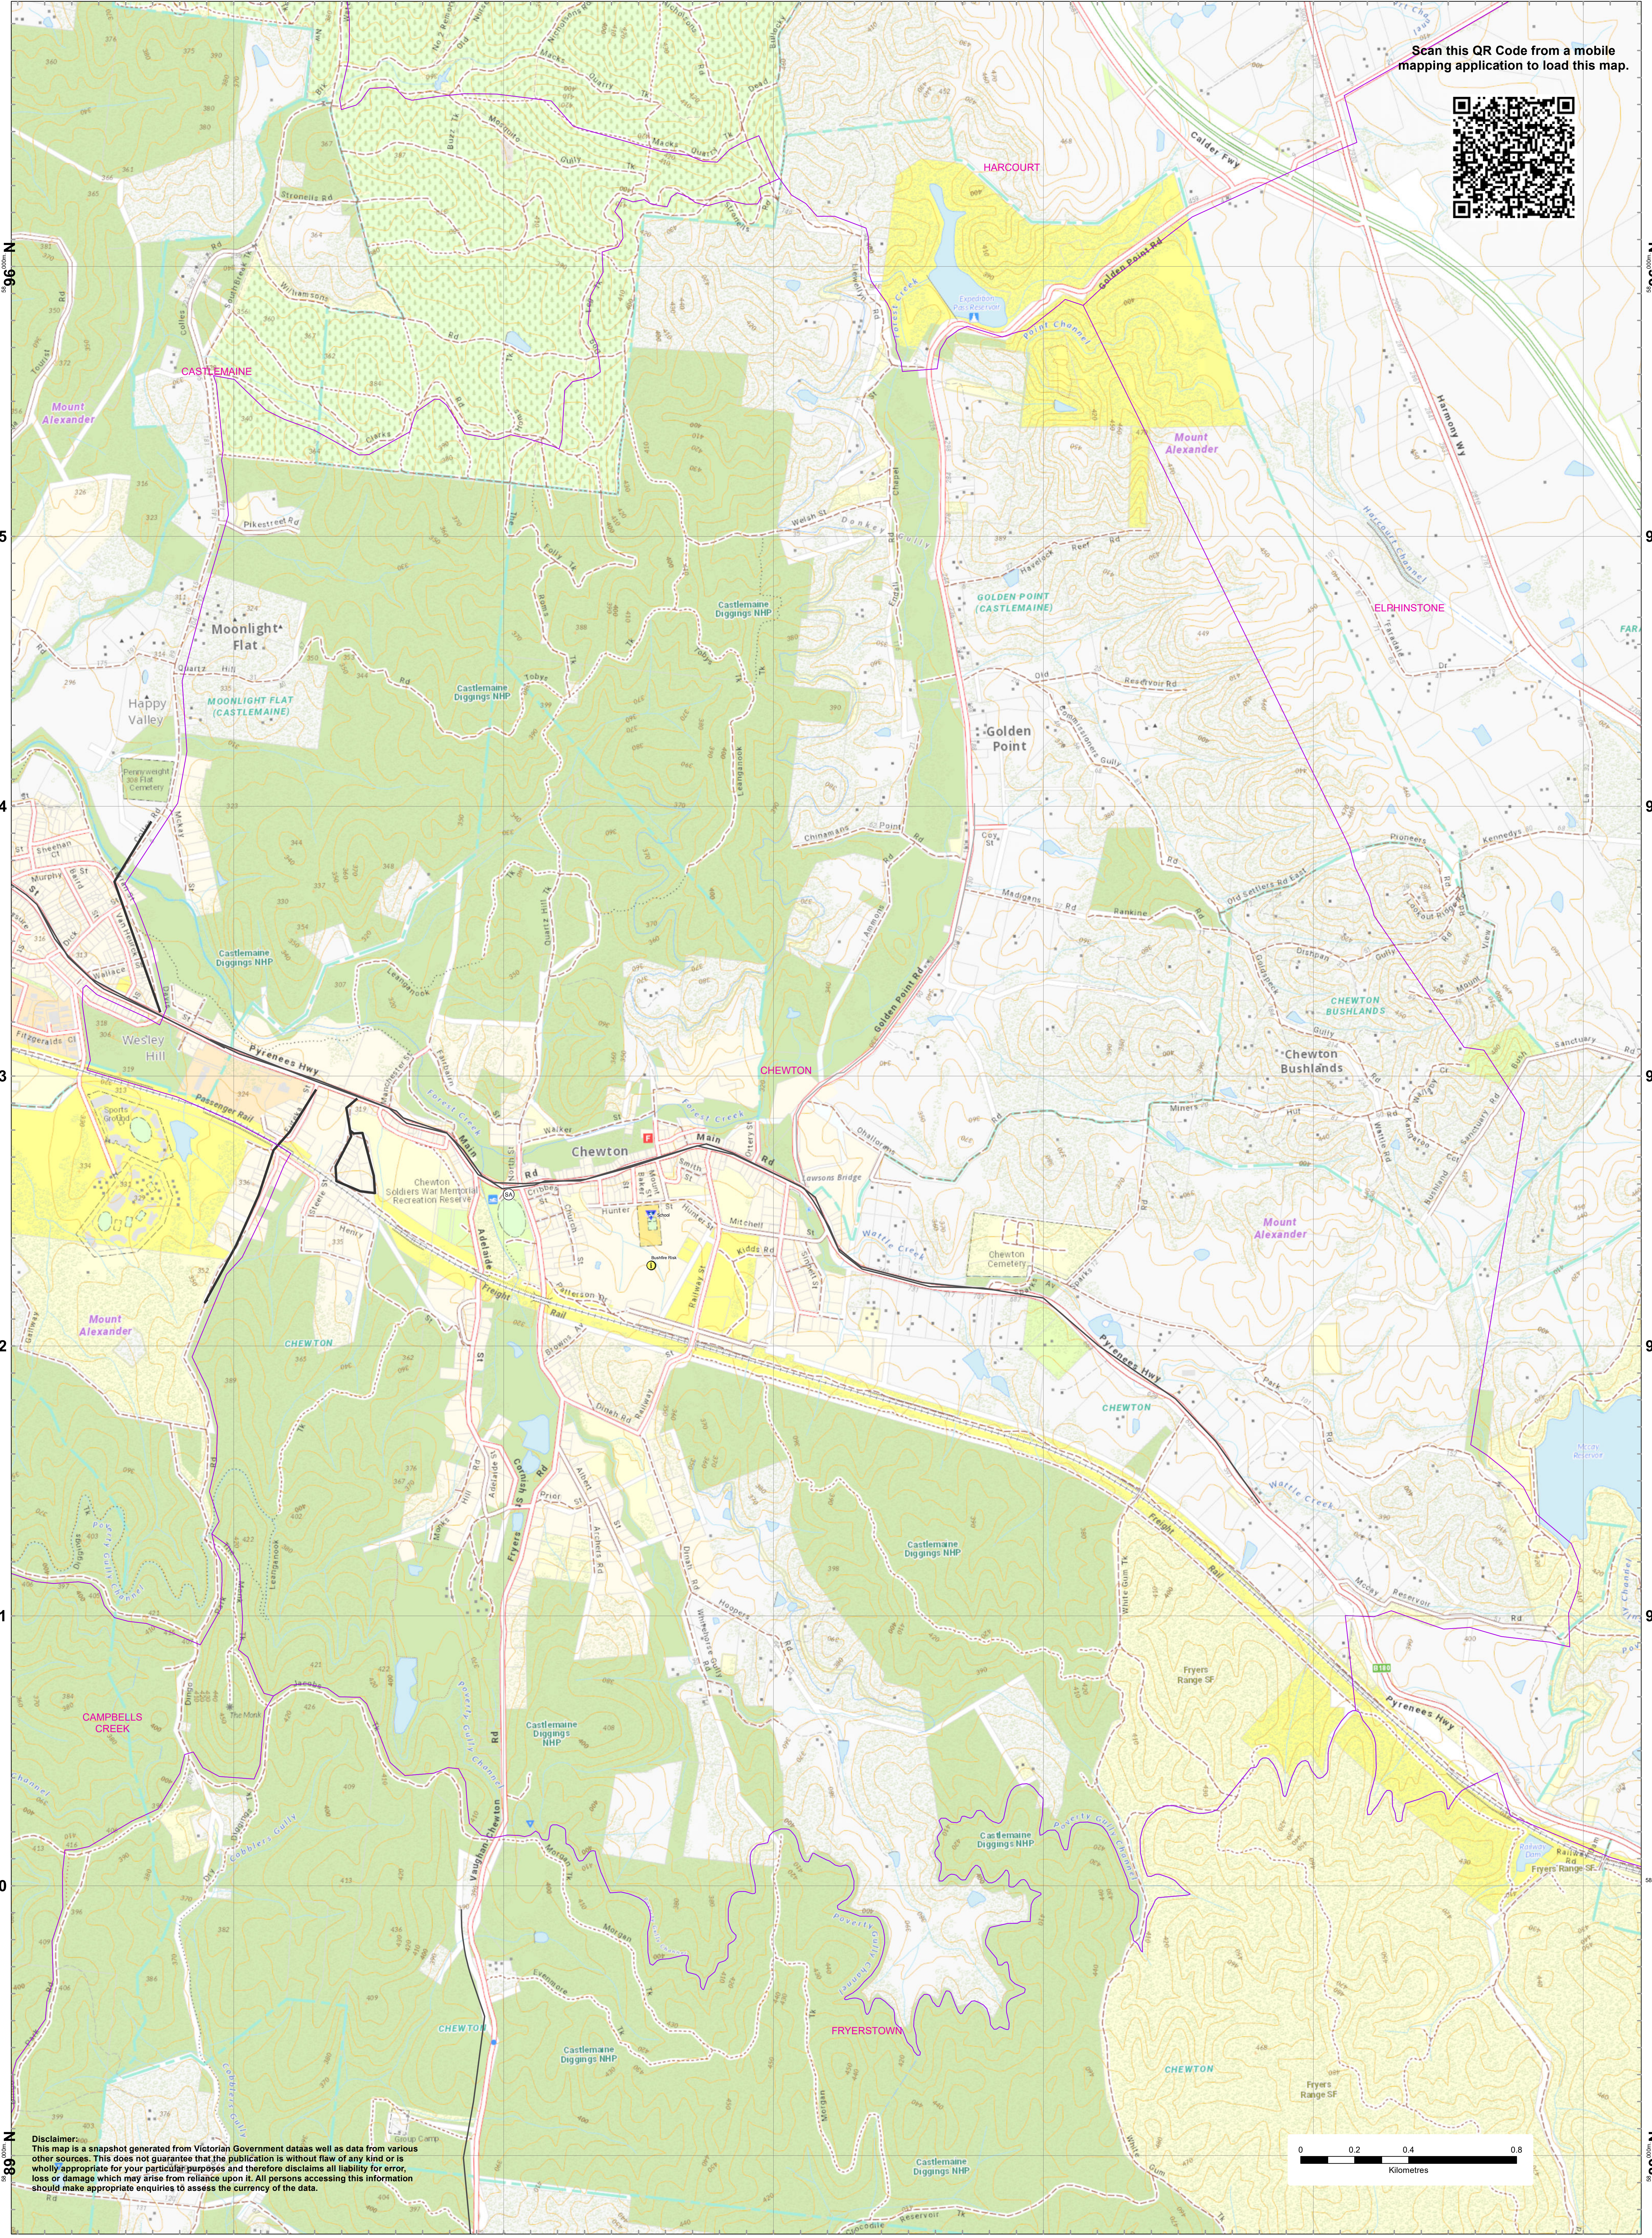

55°00'00" E

56

57

58

59

60°00'00" E

96°00'00" N

95

94

93

92

91

90

89°00'00" N

96°00'00" N

95

94

93

92

91

90

89°00'00" N

Scan this QR Code from a mobile mapping application to load this map.

55° E

56

57

58

59

60° E