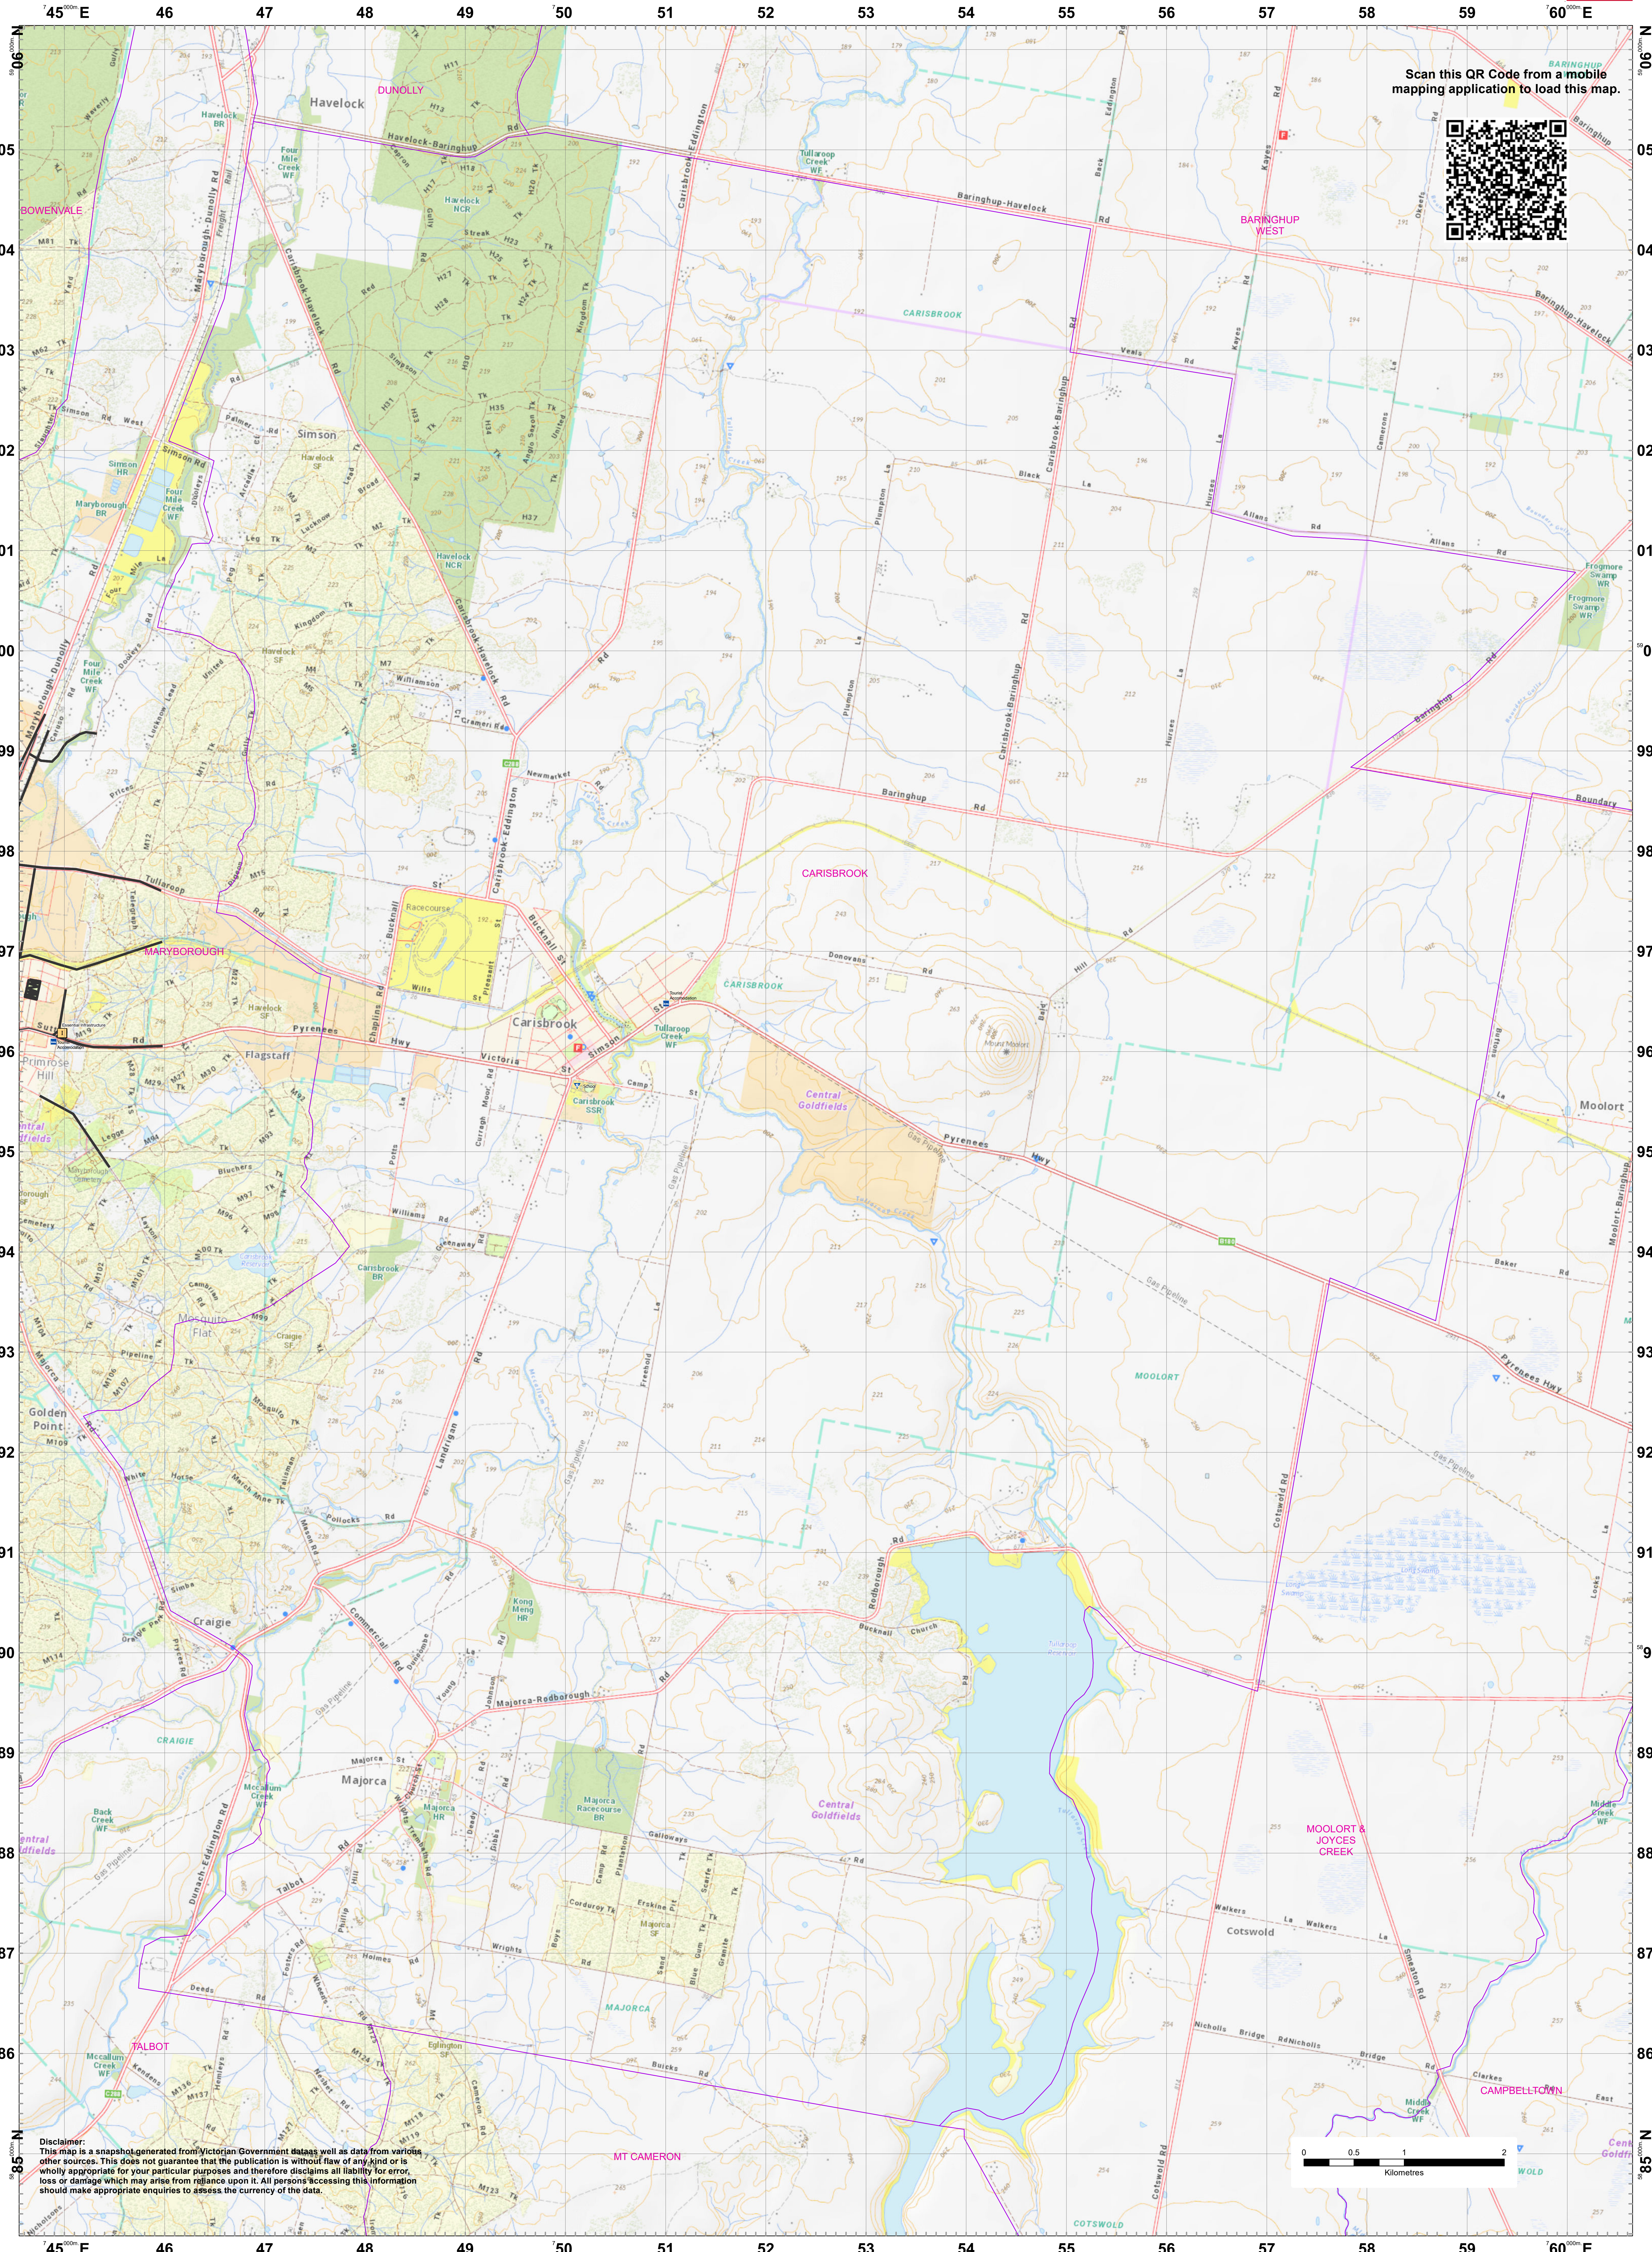

LRD Map: CARISBROOK Brigade in District 02

Scan this QR Code from a mobile mapping application to load this map.