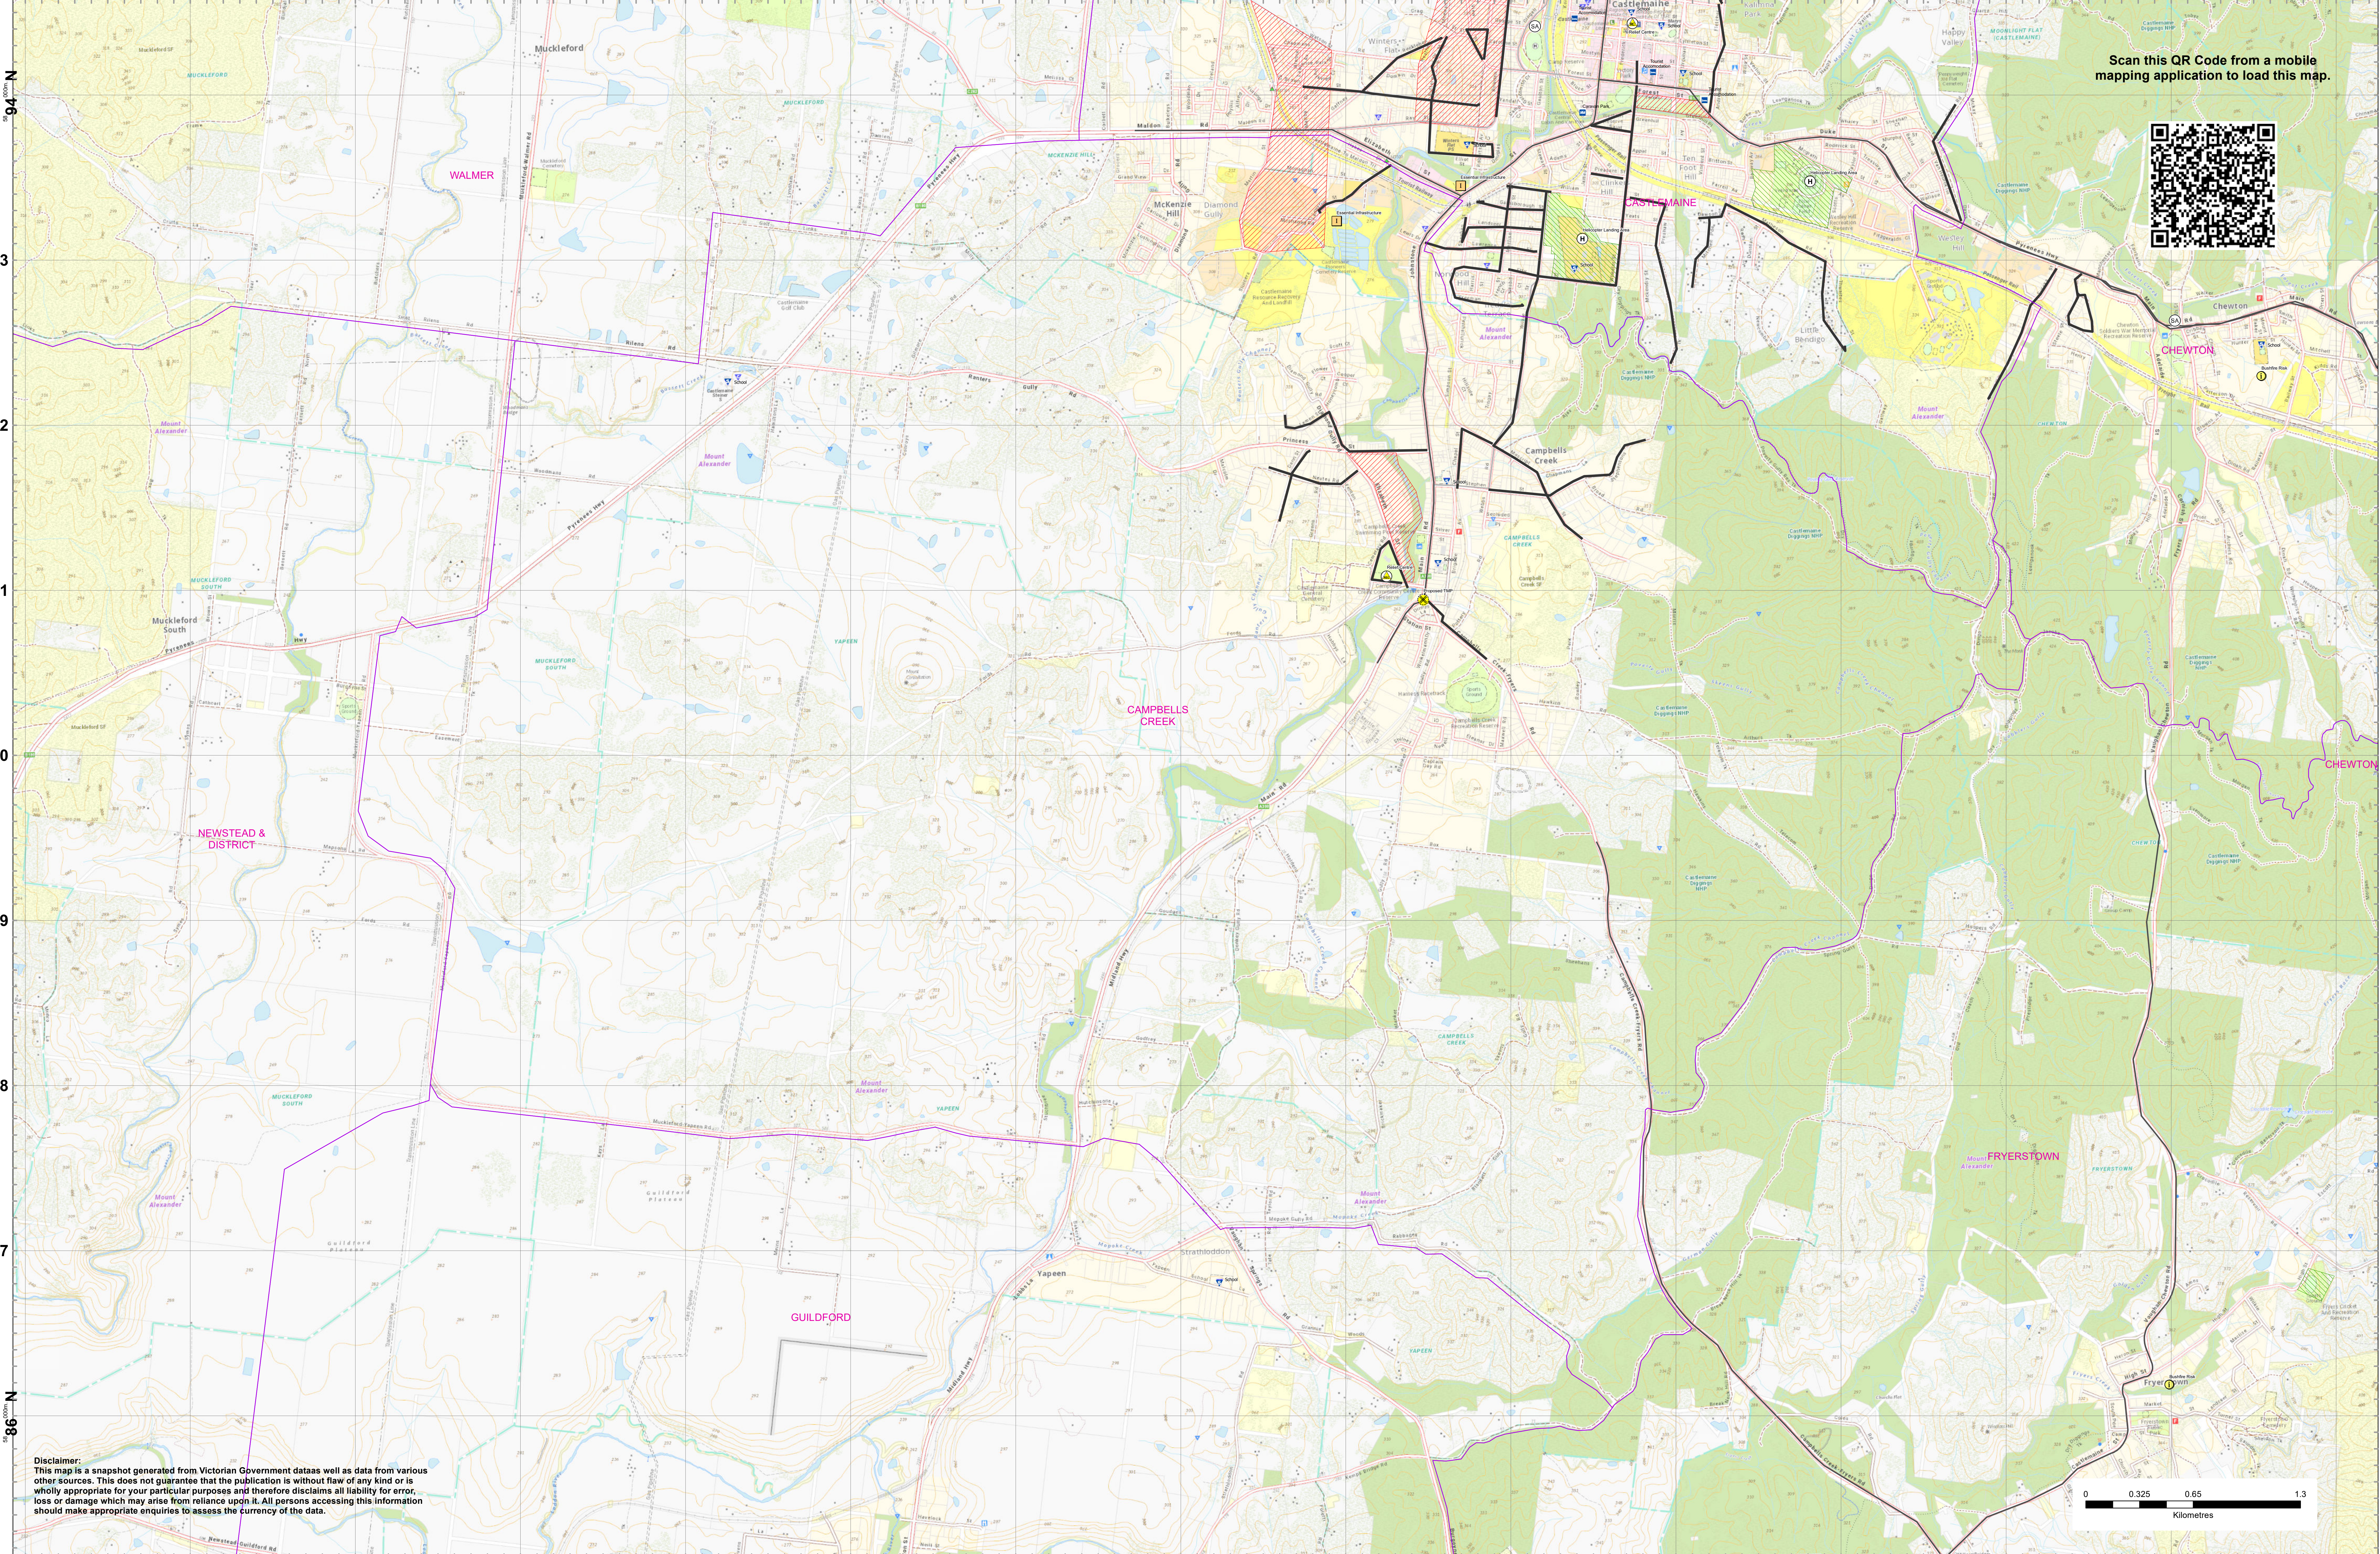

43° E 44 45 46 47 48 49 50 51 52 53 54 55 56 57° E

Scan this QR Code from a mobile mapping application to load this map.

43° E 44 45 46 47 48 49 50 51 52 53 54 55 56 57° E