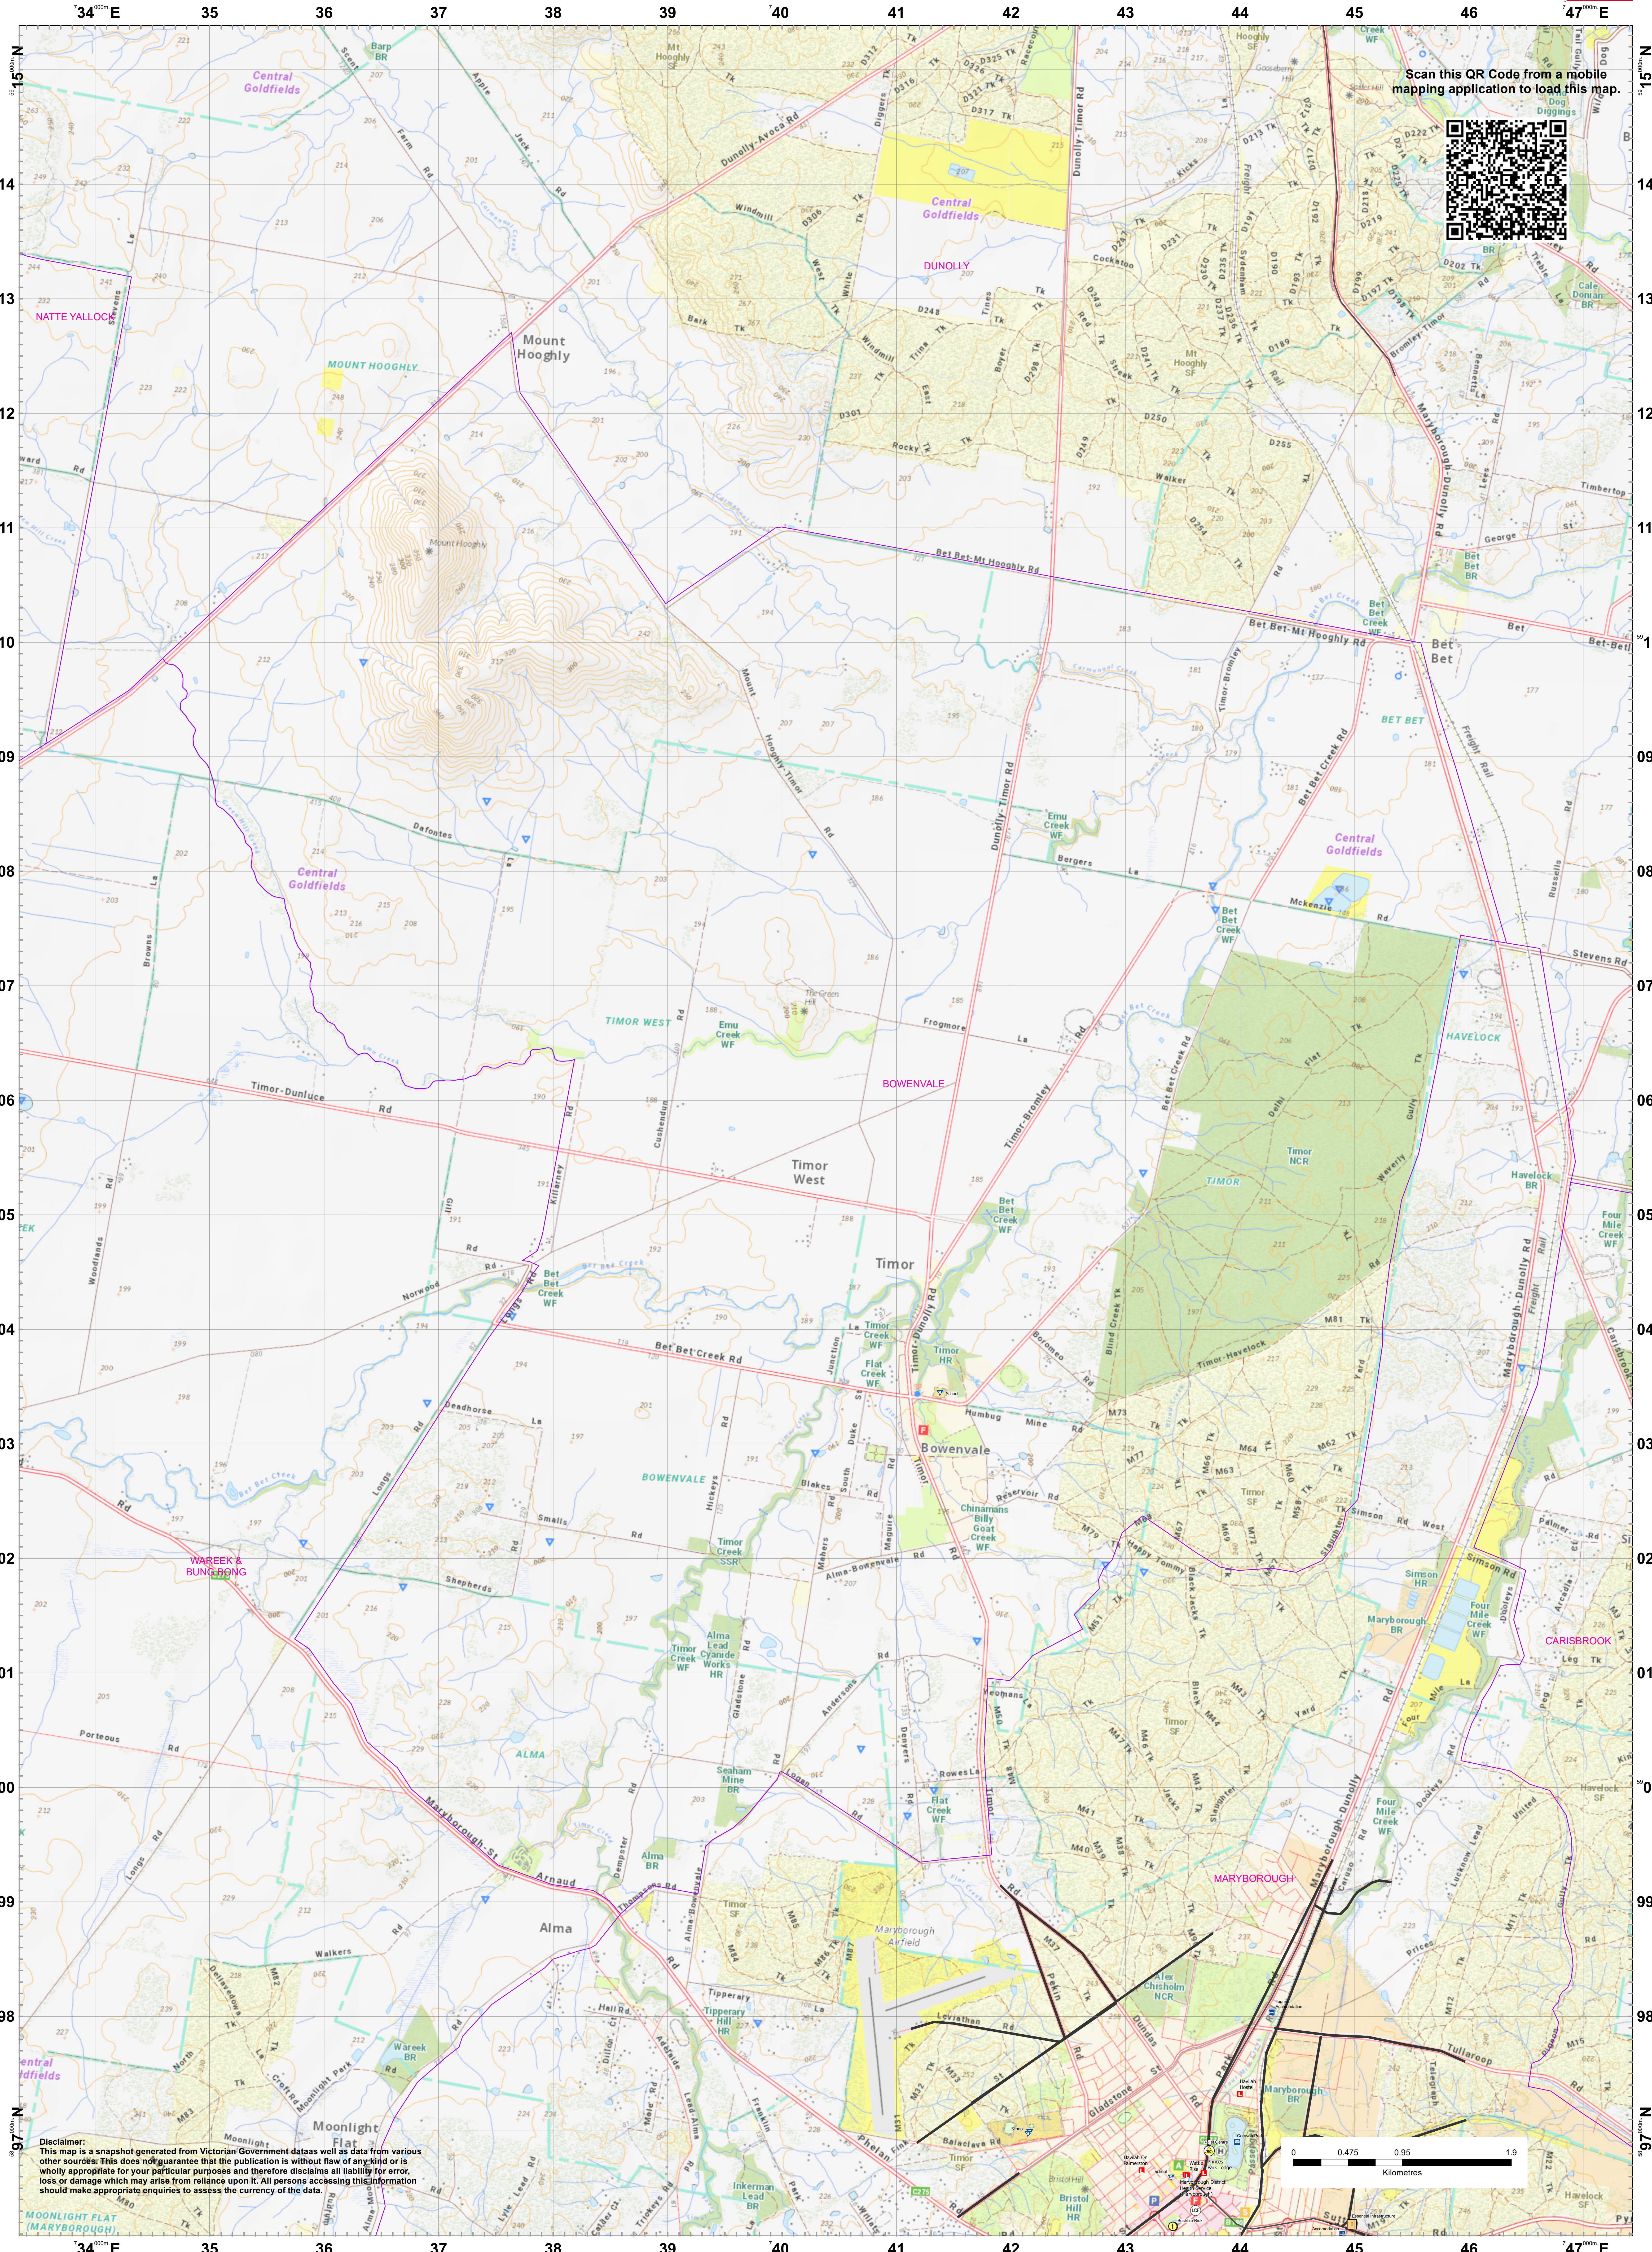

LRD Map: BOWENVALE Brigade in District 02

Scan this QR Code from a mobile mapping application to load this map.