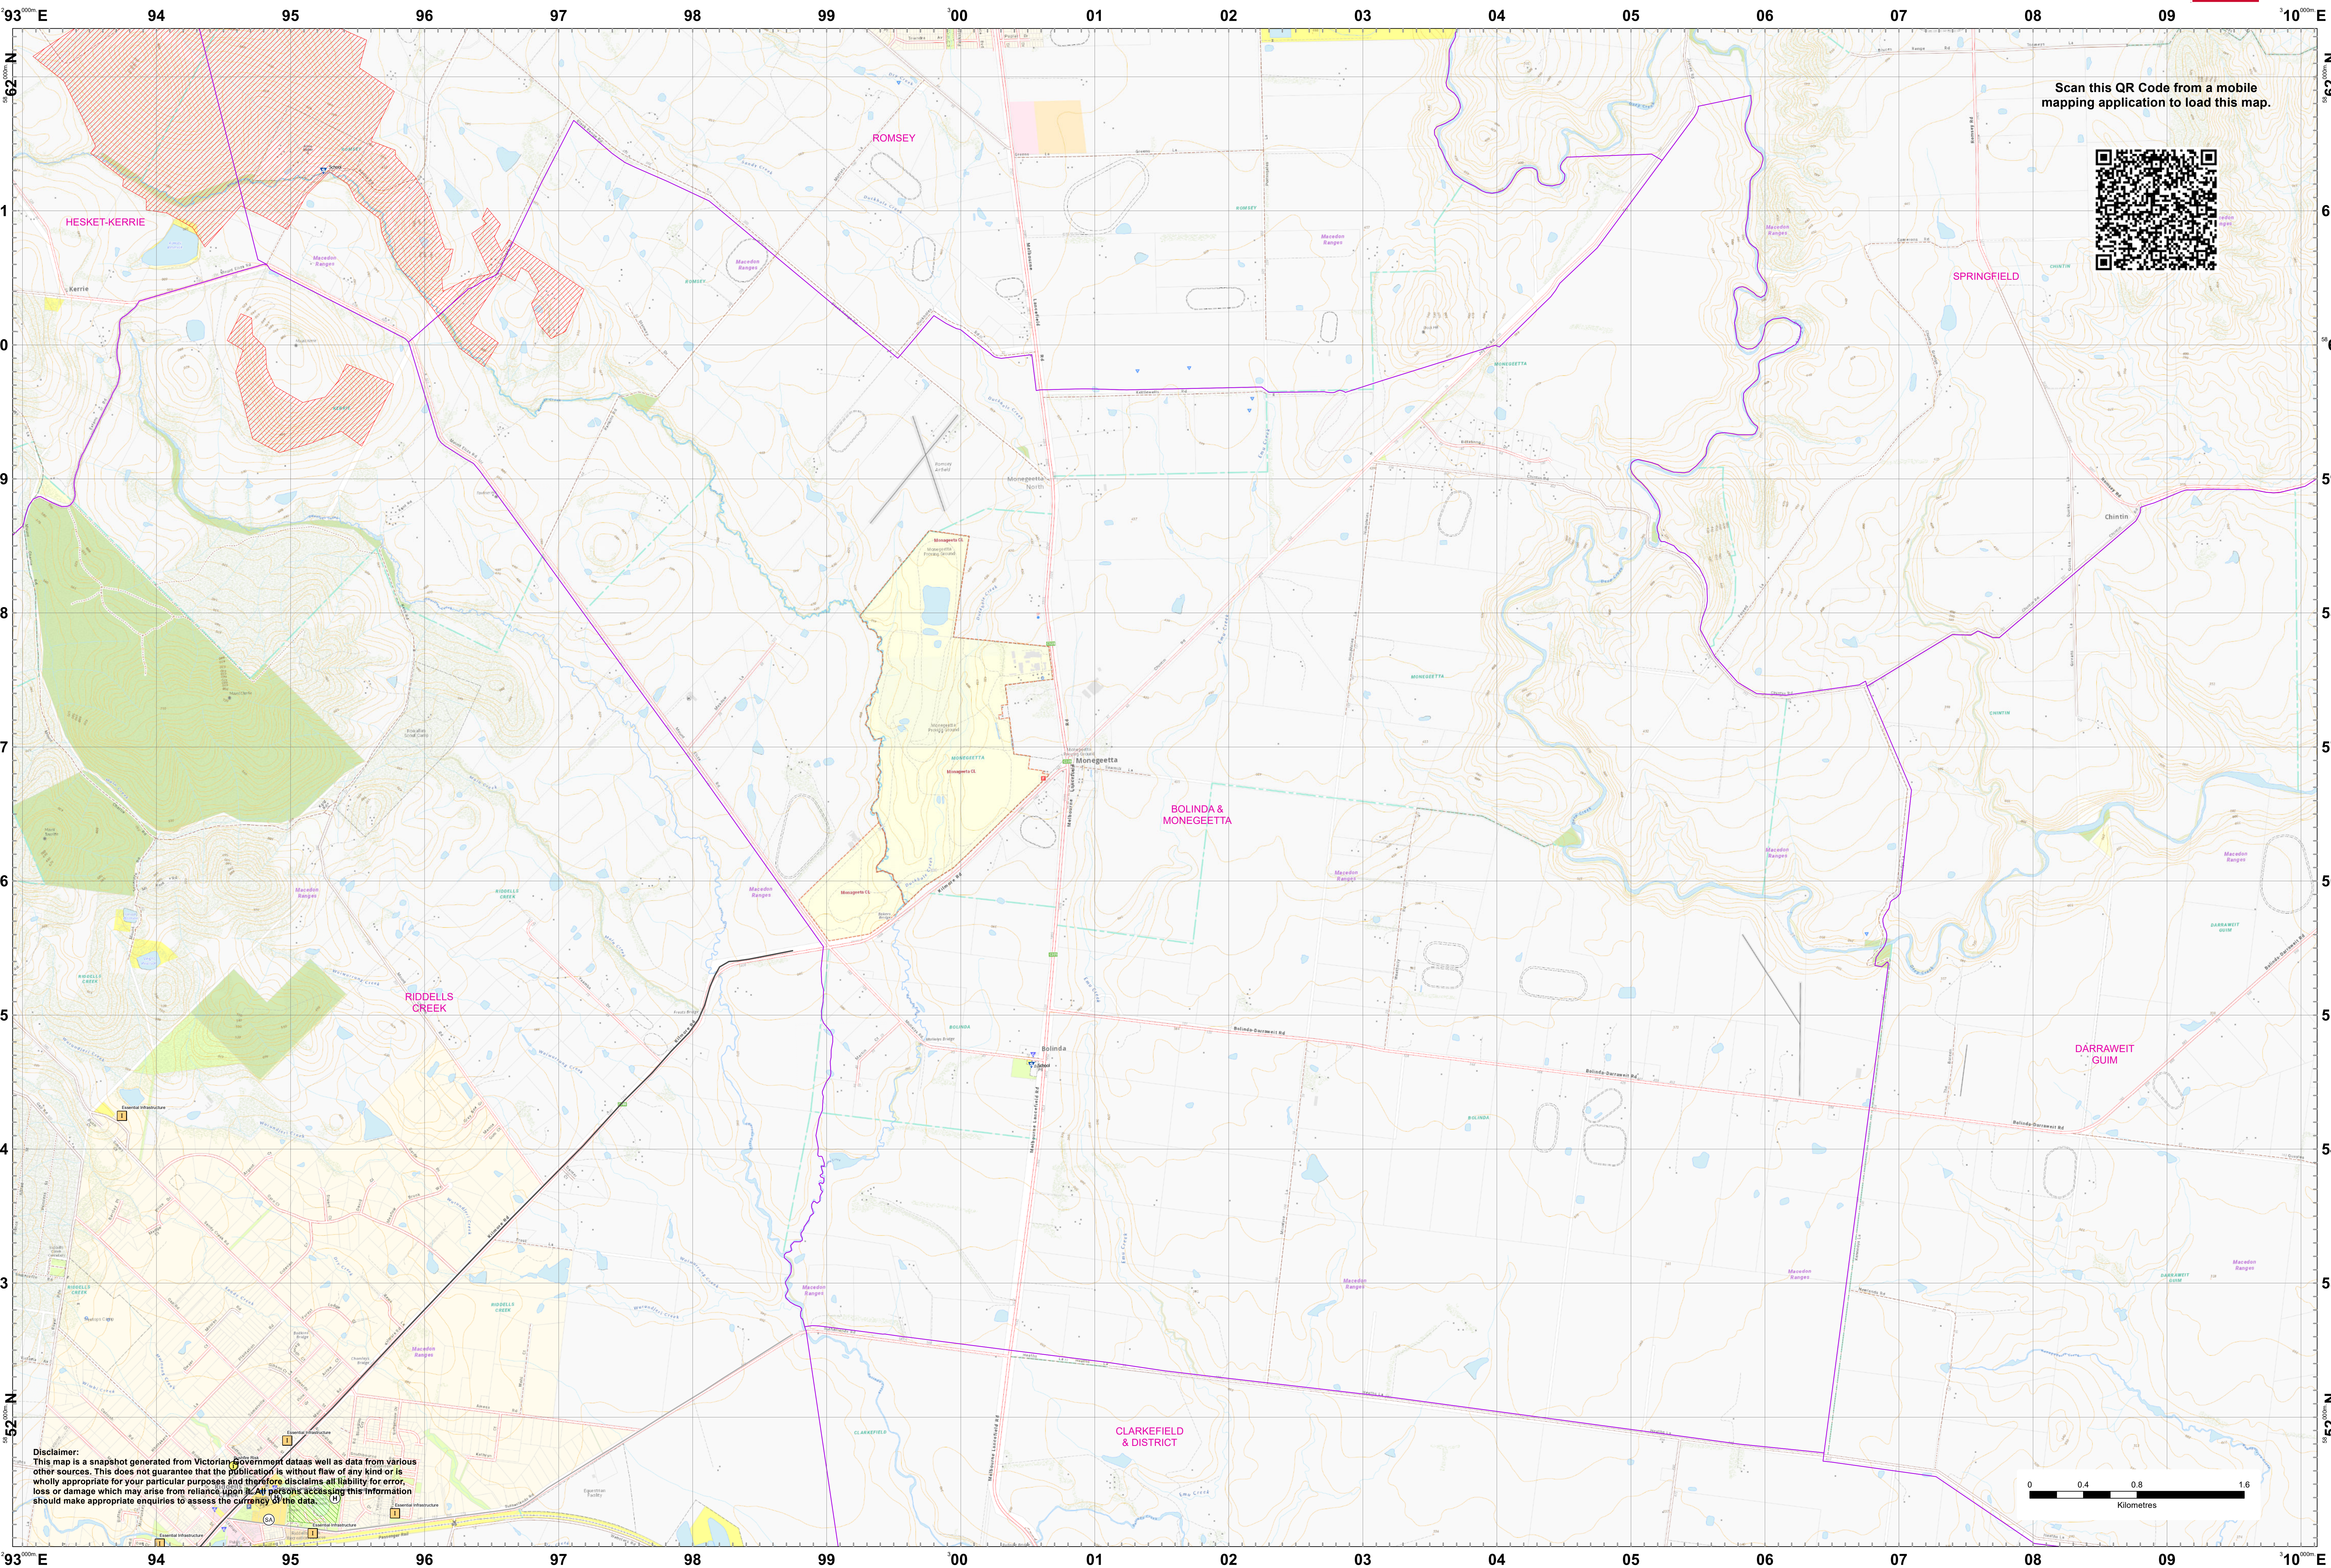

LRD Map: BOLINDA & MONEGETTA Brigade in District 02

Scan this QR Code from a mobile mapping application to load this map.